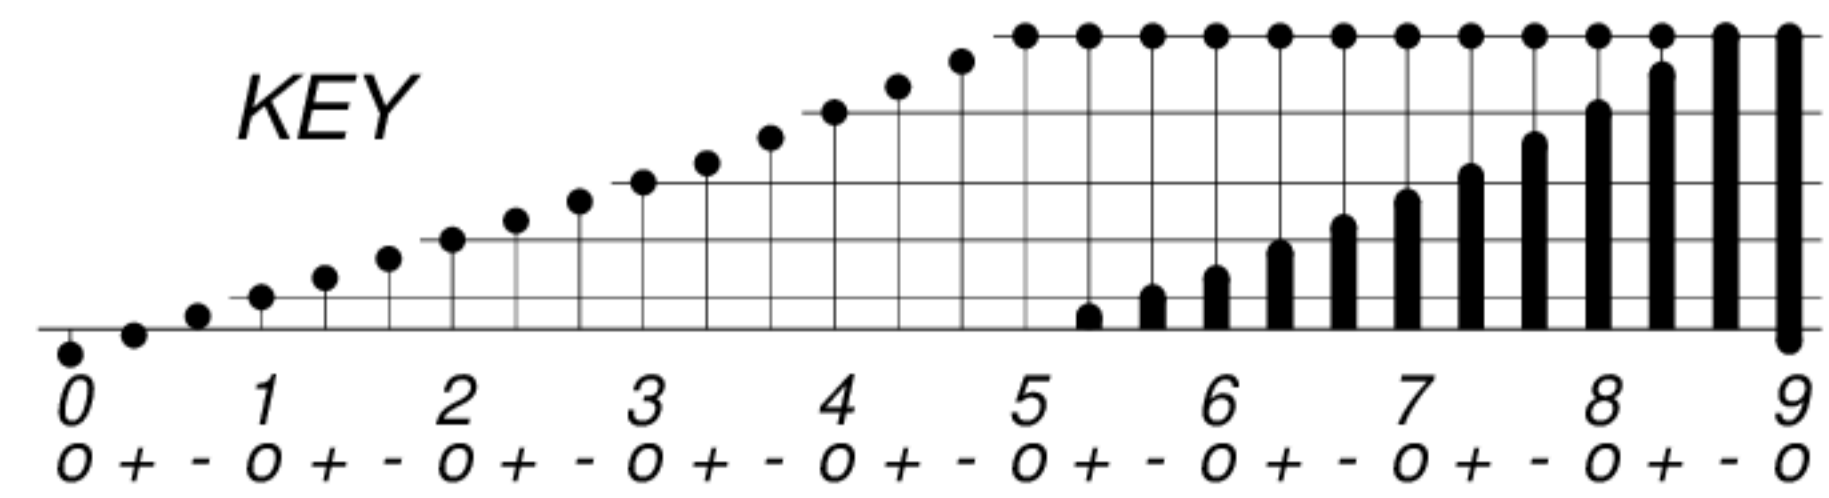

DAYS IN SOLAR ROTATION INTERVAL

1 2 3 4 5 6 7 8 9 10 11 12 13 14 15 16 17 18 19 20 21 22 23 24 25 26 27

KEY

▲ = sudden commencement

GFZ German Research Centre for Geosciences
**PLANETARY MAGNETIC
 THREE-HOUR-RANGE INDICES**

Kp till 2001 Jan 31