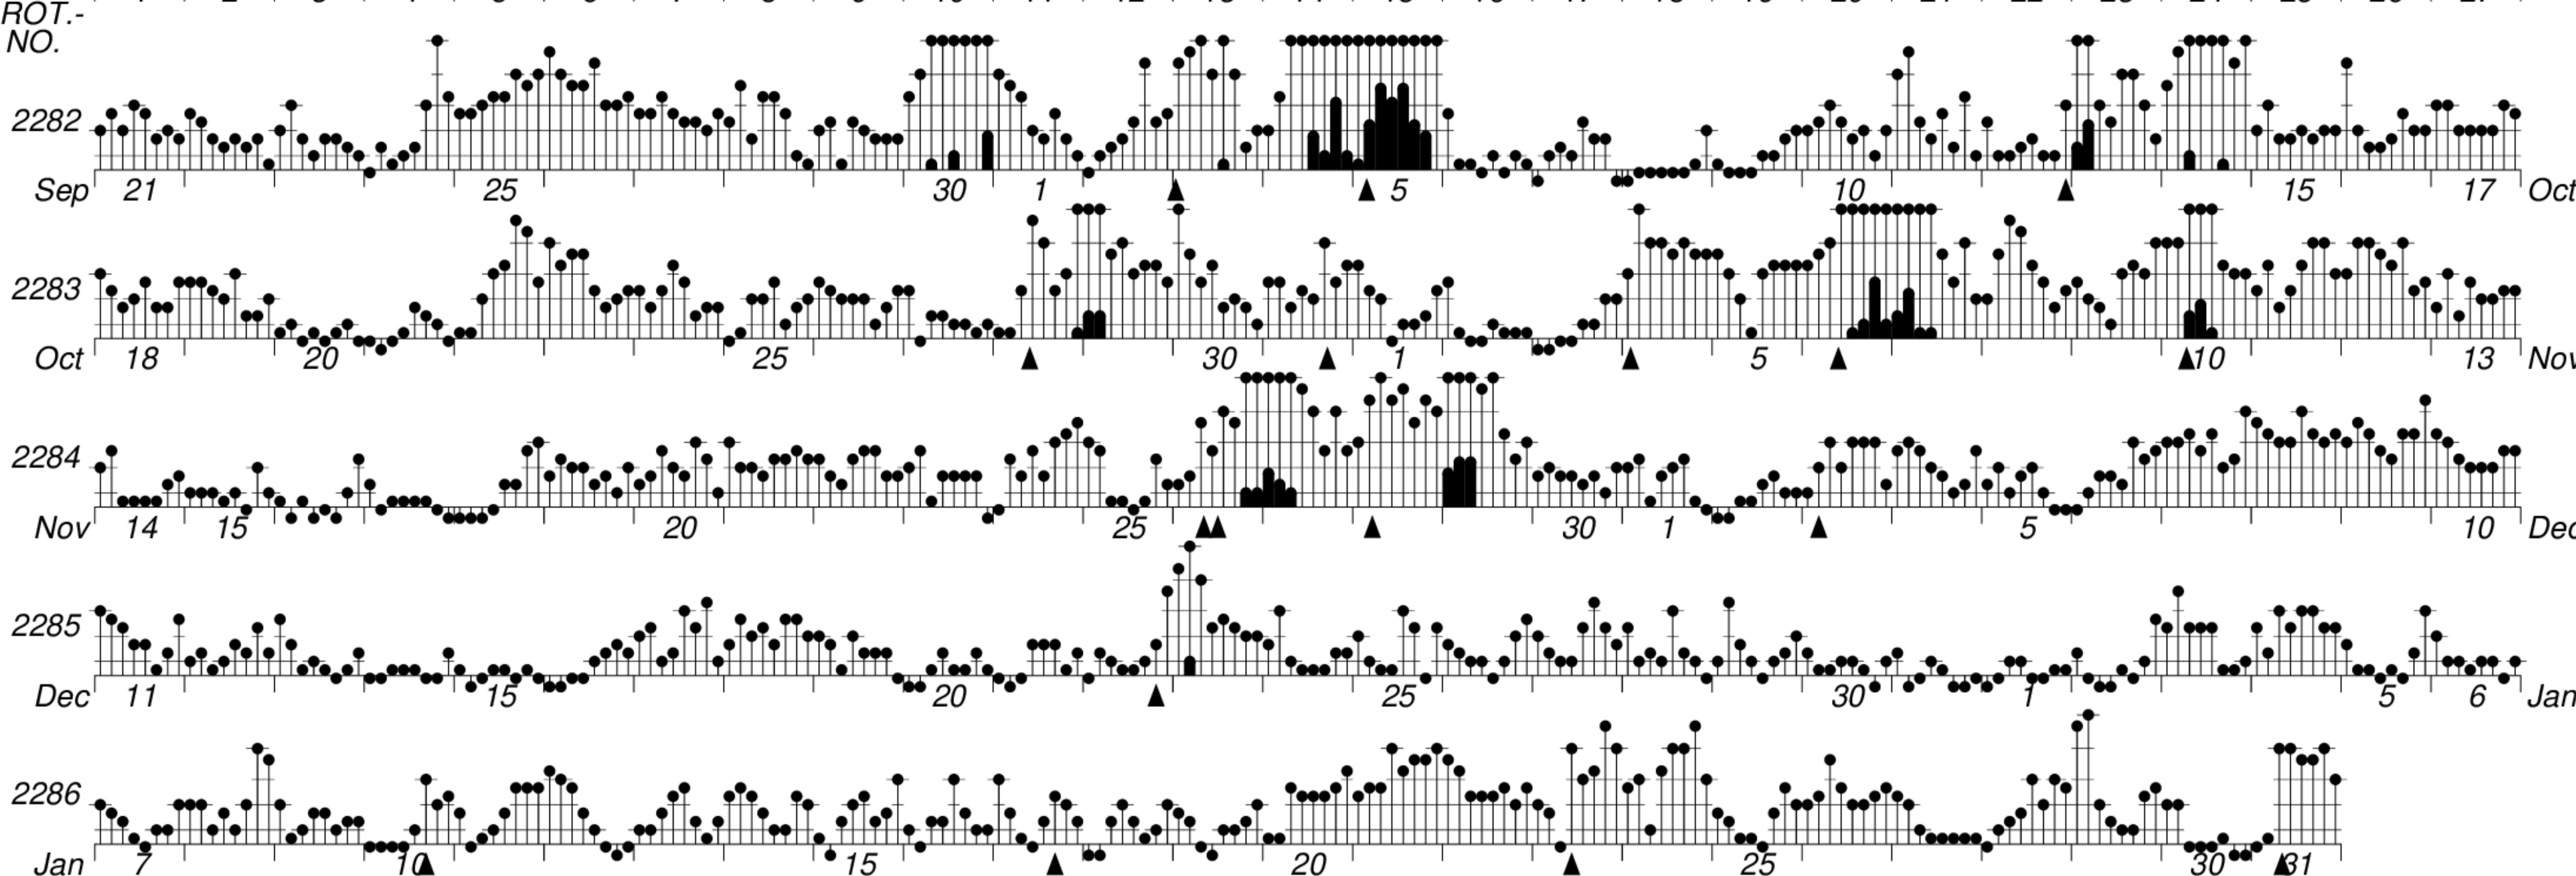

DAYS IN SOLAR ROTATION INTERVAL

1 2 3 4 5 6 7 8 9 10 11 12 13 14 15 16 17 18 19 20 21 22 23 24 25 26 27

KEY

▲ = sudden commencement

GFZ German Research Centre for Geosciences
**PLANETARY MAGNETIC
 THREE-HOUR-RANGE INDICES**

Kp till 2001 Jan 31