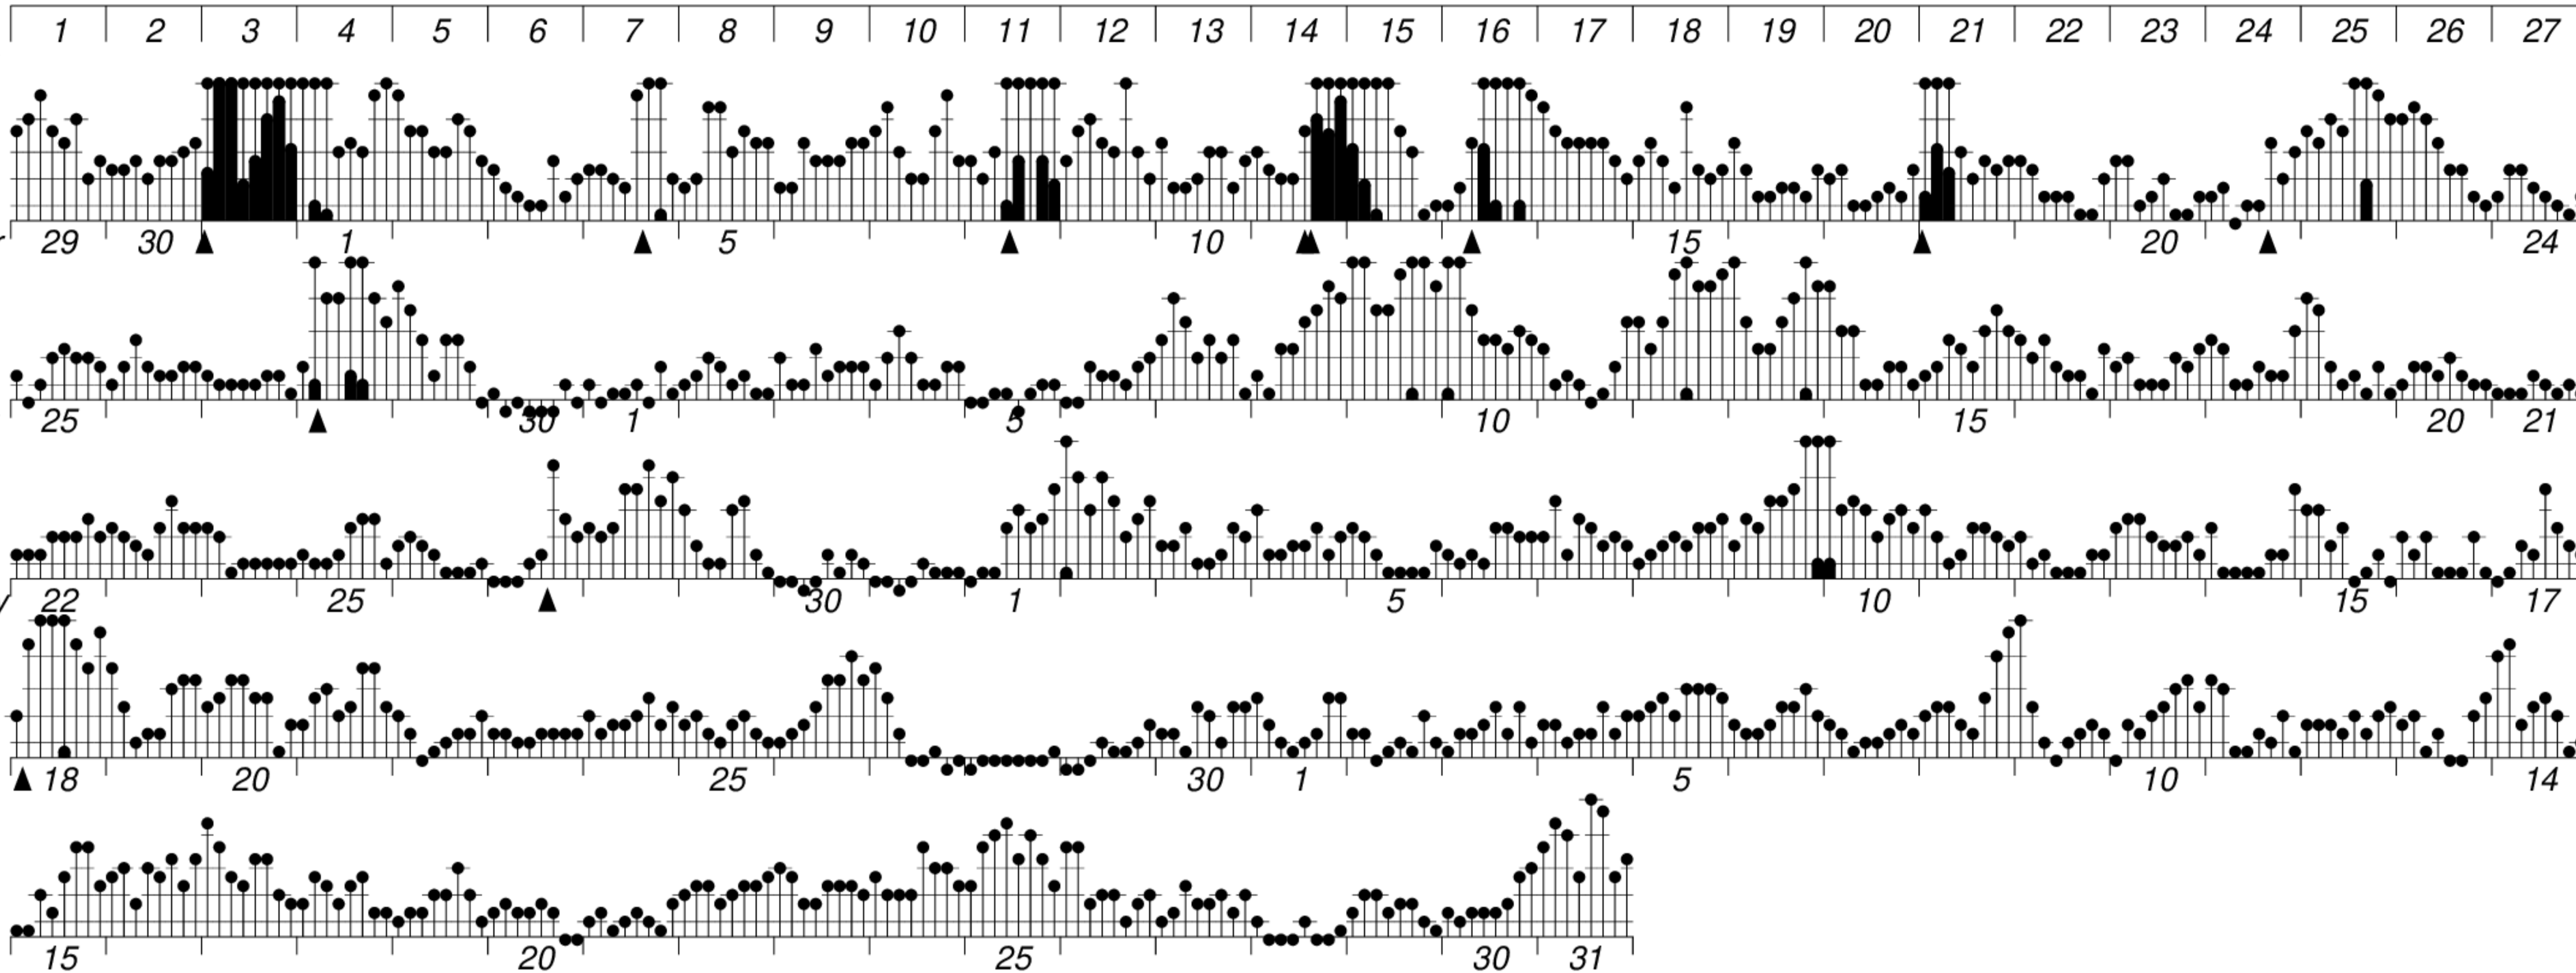

DAYS IN SOLAR ROTATION INTERVAL

GFZ German Research Centre for Geosciences
**PLANETARY MAGNETIC
 THREE-HOUR-RANGE INDICES**
Kp till 2001 Jul 31

KEY

▲ = sudden commencement