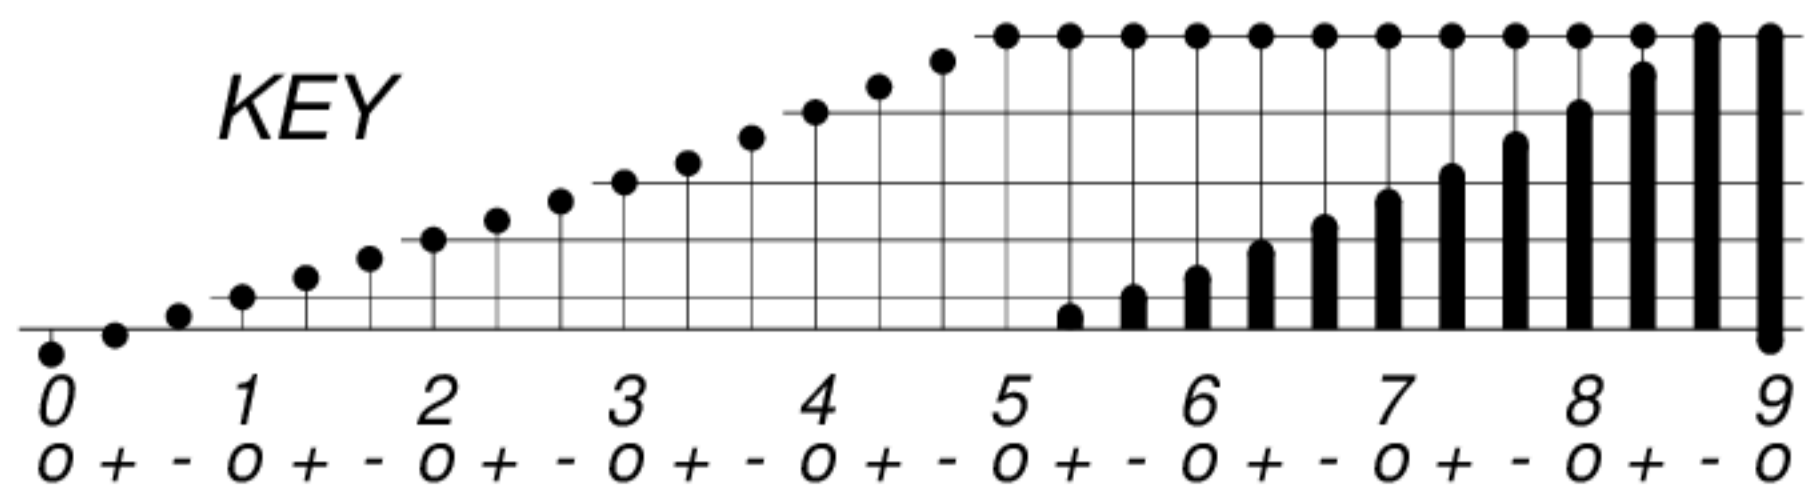

DAYS IN SOLAR ROTATION INTERVAL

GFZ German Research Centre for Geosciences
**PLANETARY MAGNETIC
 THREE-HOUR-RANGE INDICES**
Kp till 2001 Jul 31

KEY

▲ = sudden commencement