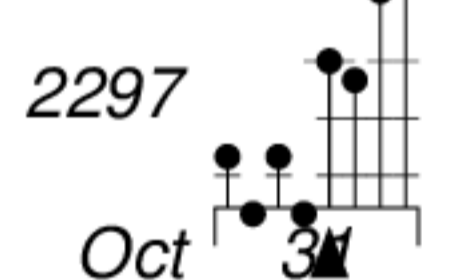

DAYS IN SOLAR ROTATION INTERVAL

1 2 3 4 5 6 7 8 9 10 11 12 13 14 15 16 17 18 19 20 21 22 23 24 25 26 27

ROT.-  
NO.

KEY

▲ = sudden commencement

GFZ German Research Centre for Geosciences  
**PLANETARY MAGNETIC  
THREE-HOUR-RANGE INDICES**