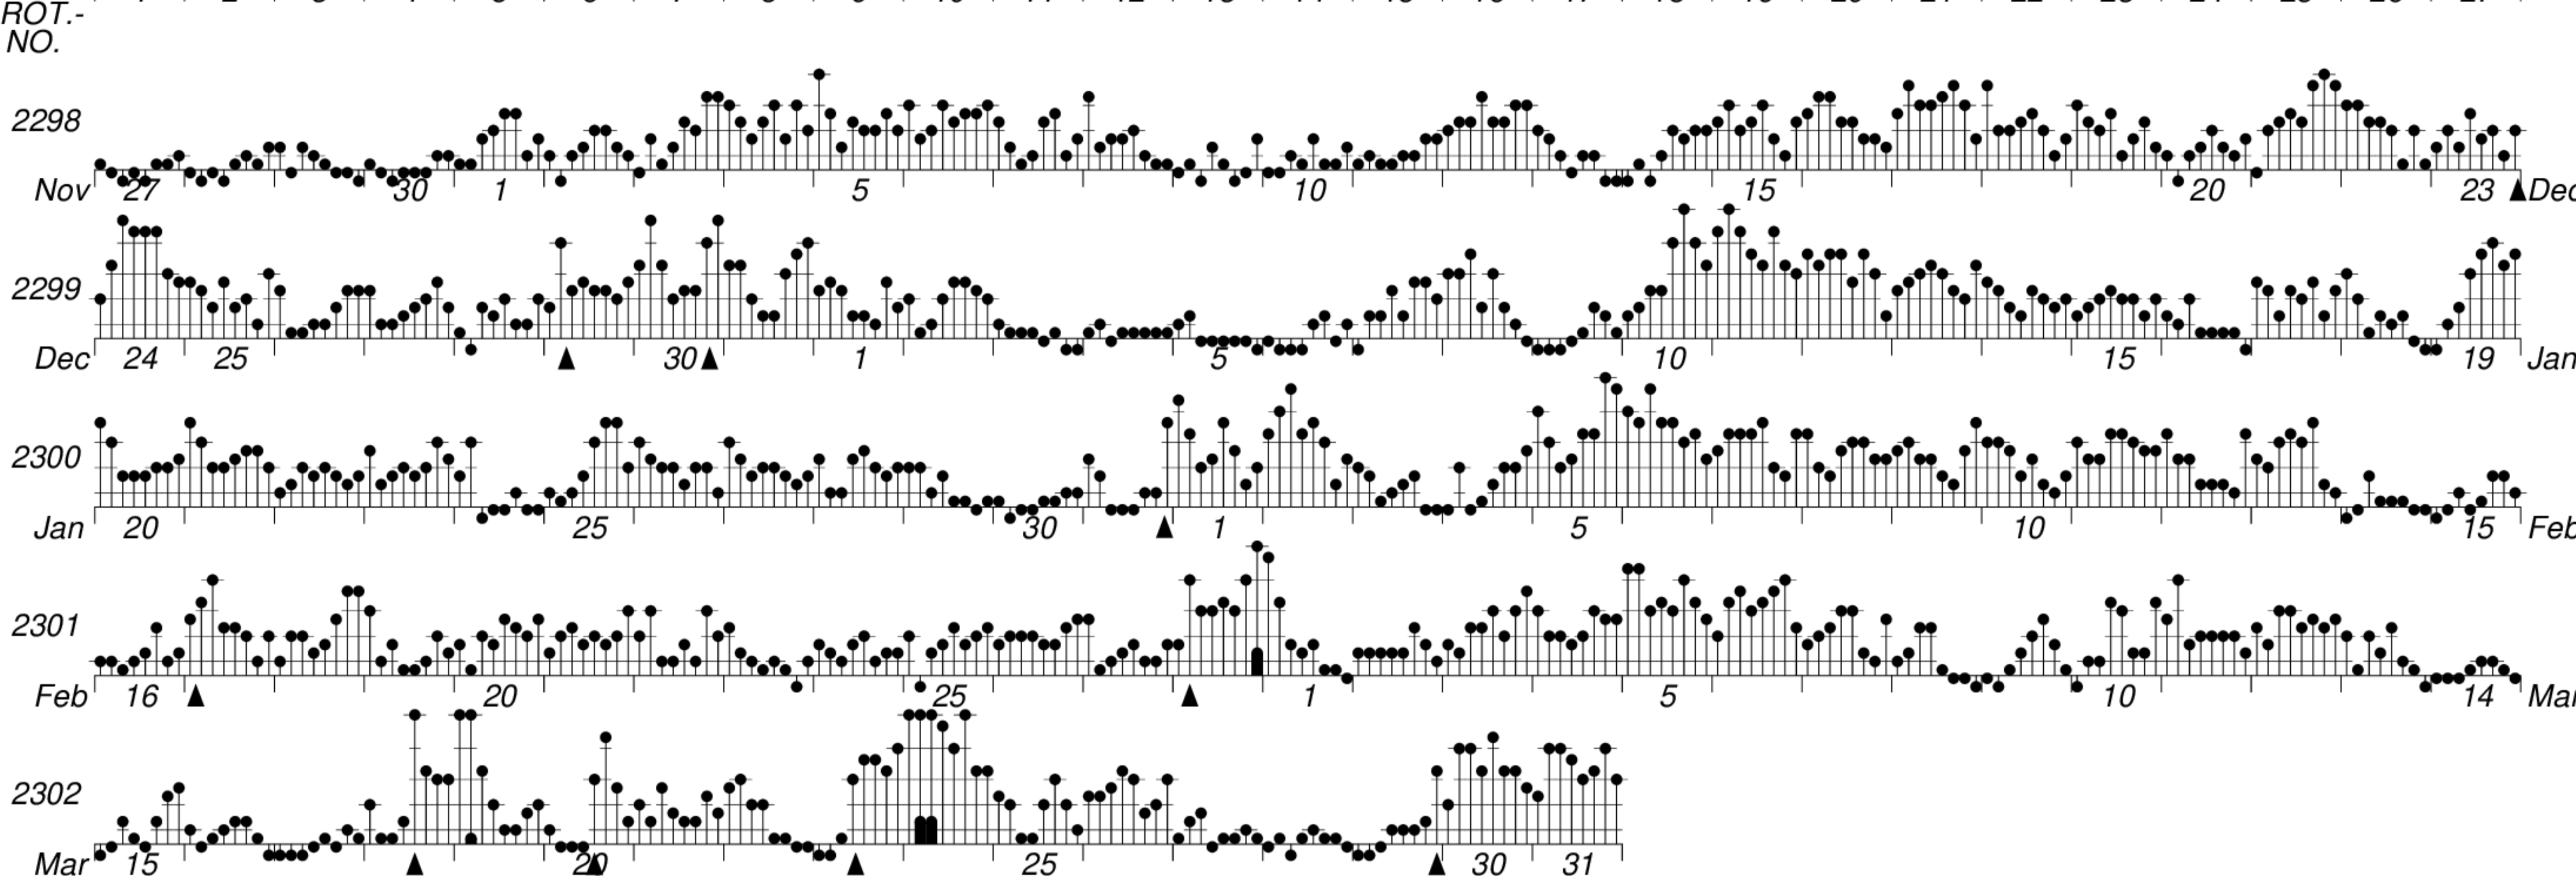

DAYS IN SOLAR ROTATION INTERVAL

1 2 3 4 5 6 7 8 9 10 11 12 13 14 15 16 17 18 19 20 21 22 23 24 25 26 27

KEY

▲ = sudden commencement

GFZ German Research Centre for Geosciences
**PLANETARY MAGNETIC
 THREE-HOUR-RANGE INDICES**

Kp till 2002 Mar 31