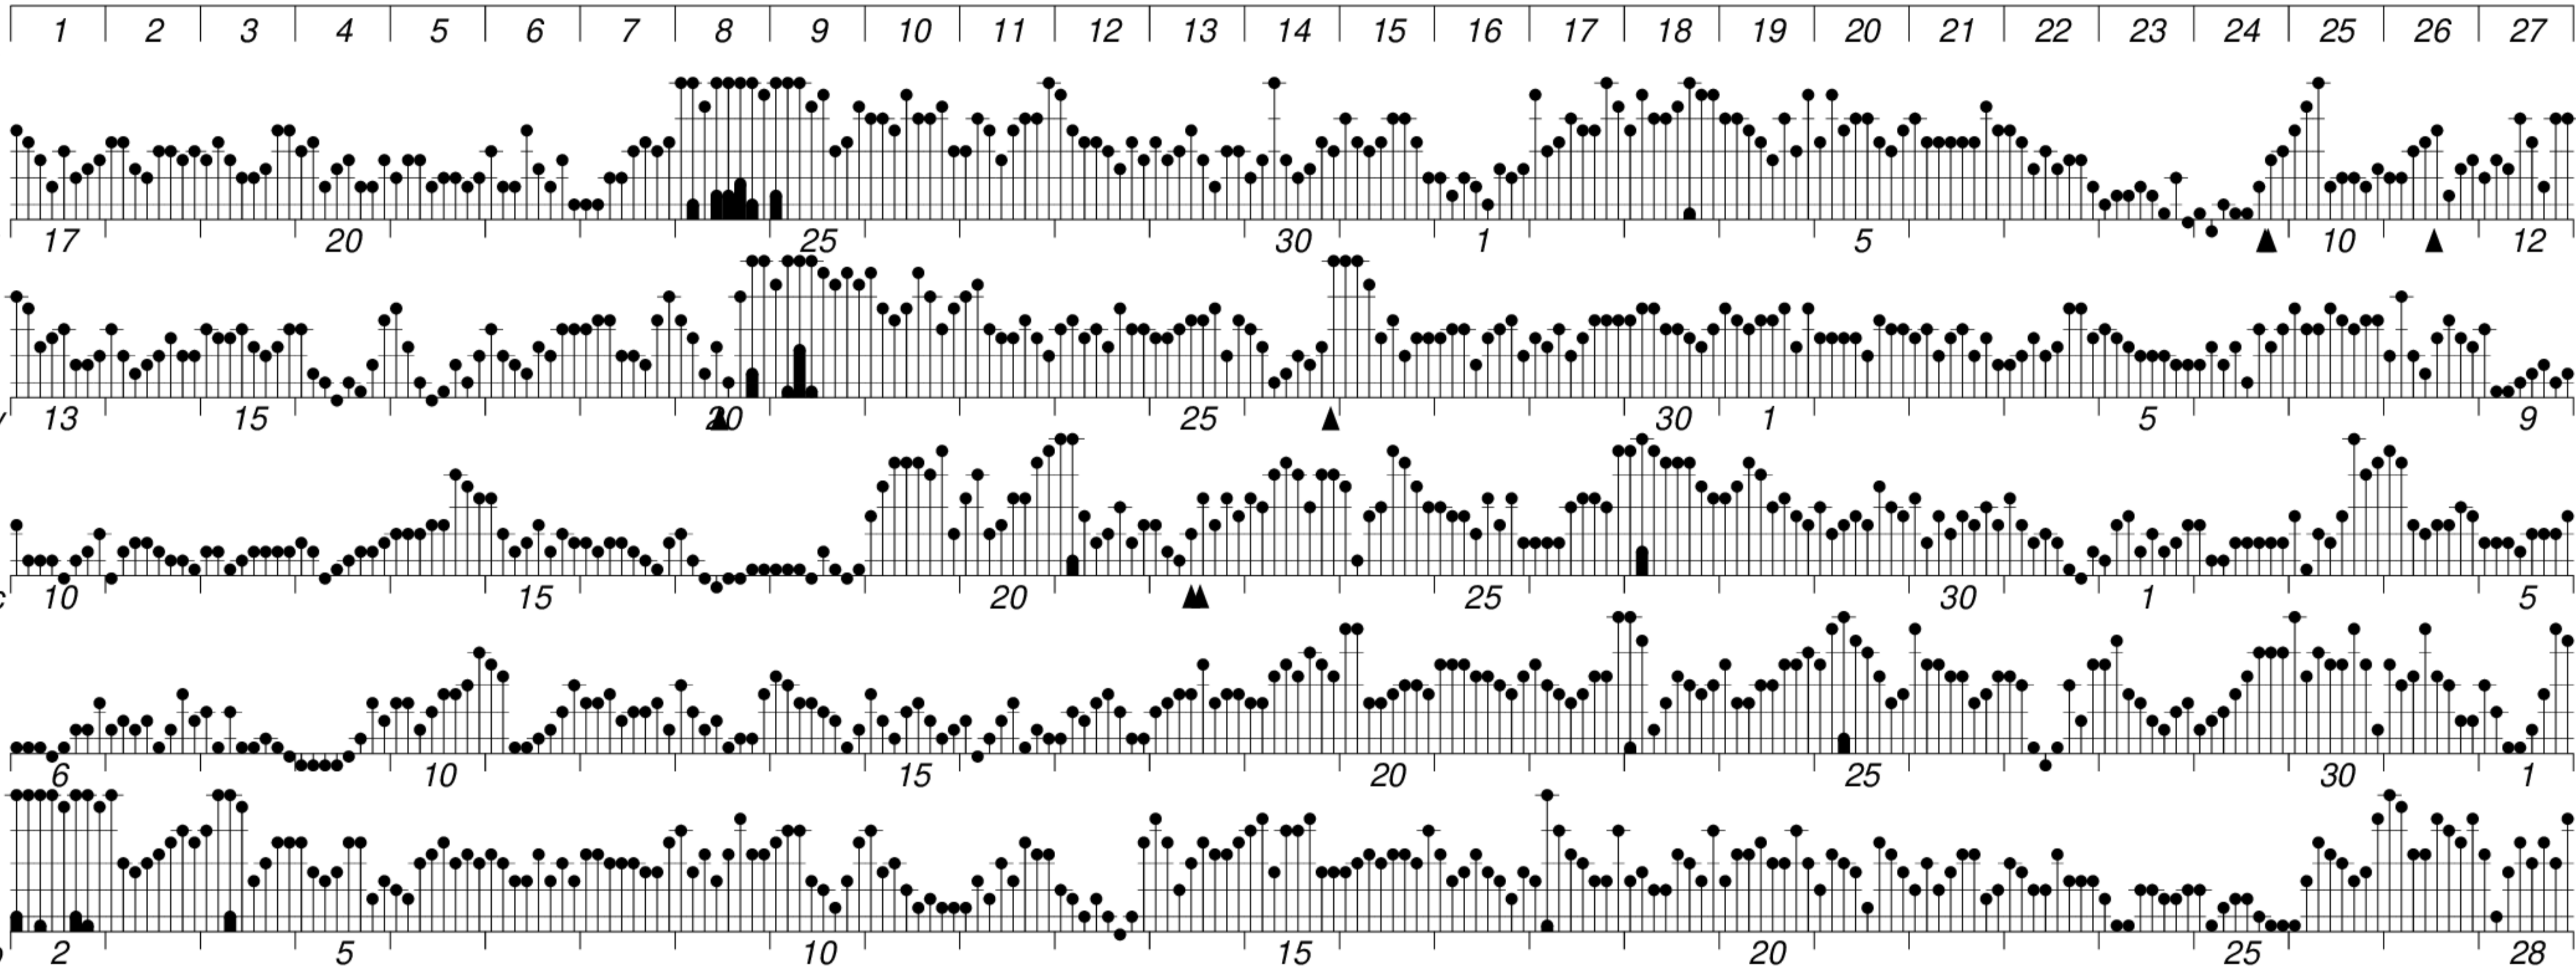

DAYS IN SOLAR ROTATION INTERVAL

▲ = sudden commencement

GFZ German Research Centre for Geosciences
**PLANETARY MAGNETIC
 THREE-HOUR-RANGE INDICES**
Kp till 2003 Feb 28