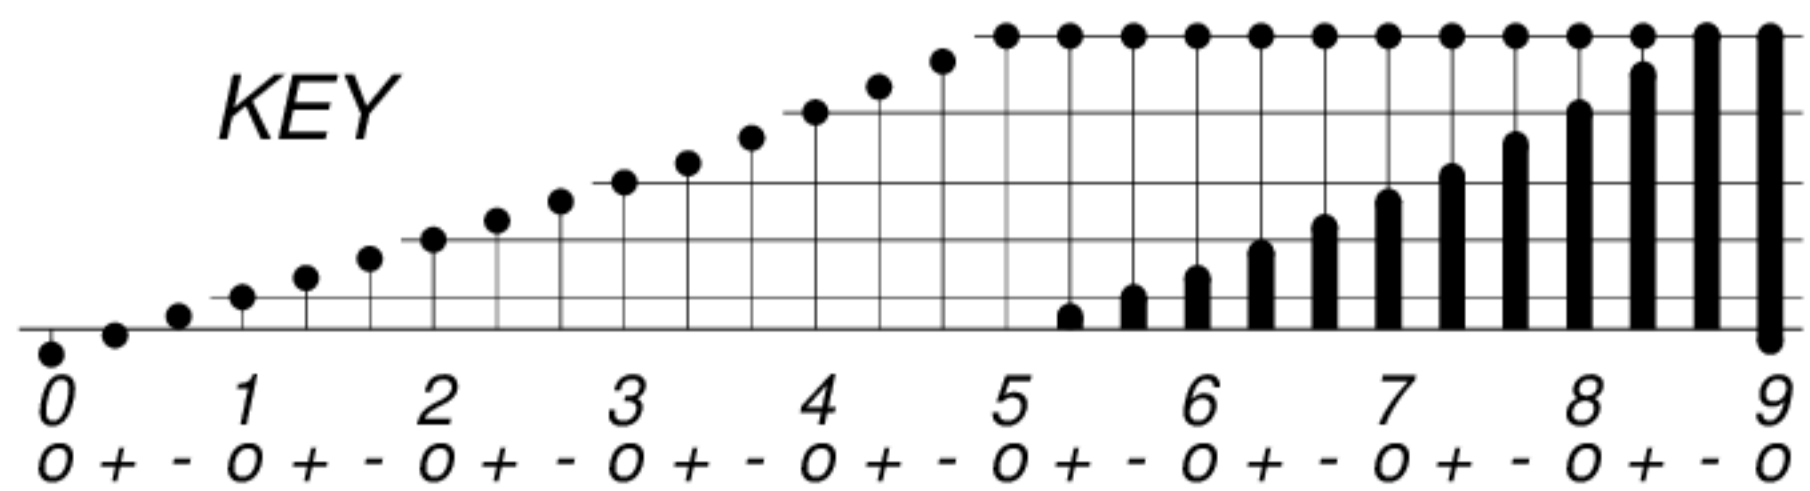

DAYS IN SOLAR ROTATION INTERVAL

▲ = sudden commencement

GFZ German Research Centre for Geosciences
**PLANETARY MAGNETIC
 THREE-HOUR-RANGE INDICES**
Kp till 2003 Feb 28