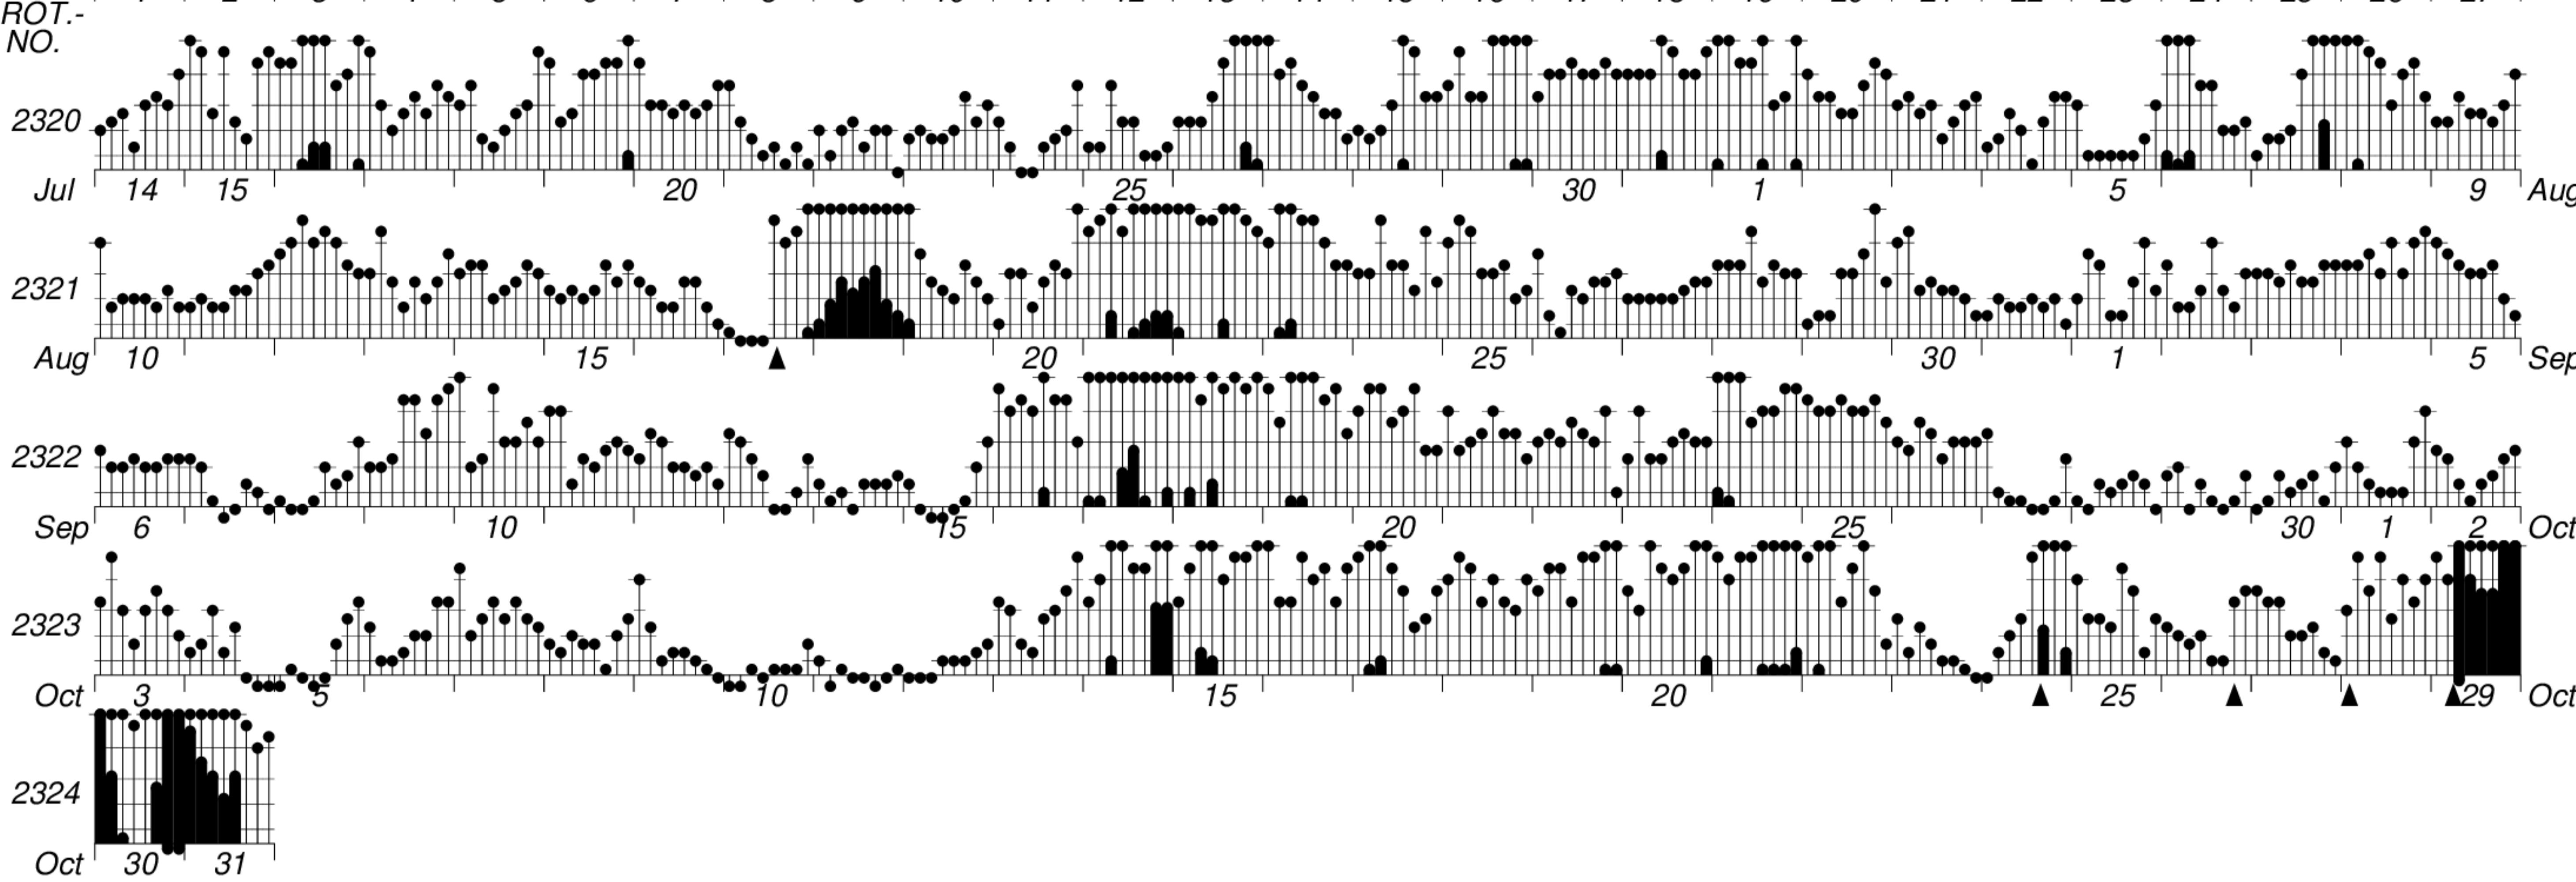

DAYS IN SOLAR ROTATION INTERVAL

1 2 3 4 5 6 7 8 9 10 11 12 13 14 15 16 17 18 19 20 21 22 23 24 25 26 27

KEY

▲ = sudden commencement

GFZ German Research Centre for Geosciences  
**PLANETARY MAGNETIC  
 THREE-HOUR-RANGE INDICES**

*Kp till 2003 Oct 31*