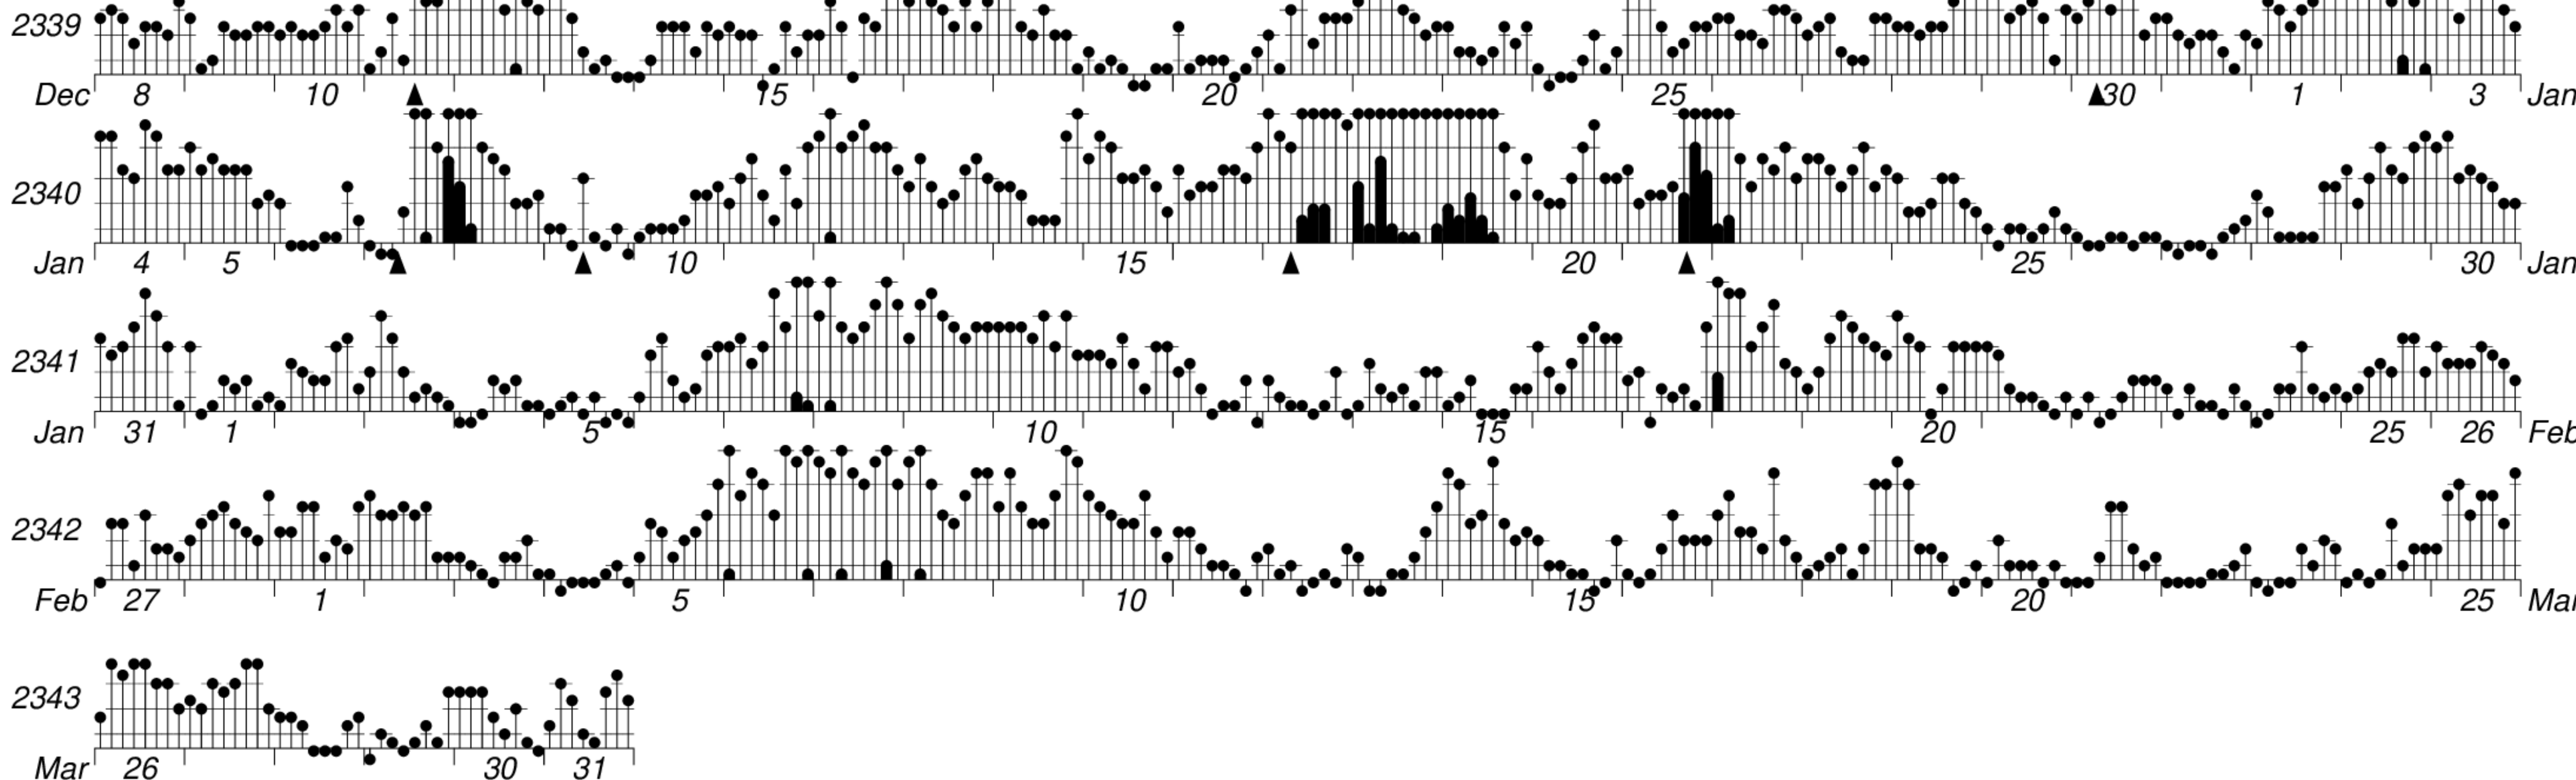

DAYS IN SOLAR ROTATION INTERVAL

1 2 3 4 5 6 7 8 9 10 11 12 13 14 15 16 17 18 19 20 21 22 23 24 25 26 27

ROT.-NO.

KEY

▲ = sudden commencement

GFZ German Research Centre for Geosciences
**PLANETARY MAGNETIC
 THREE-HOUR-RANGE INDICES**

Kp till 2005 Mar 31