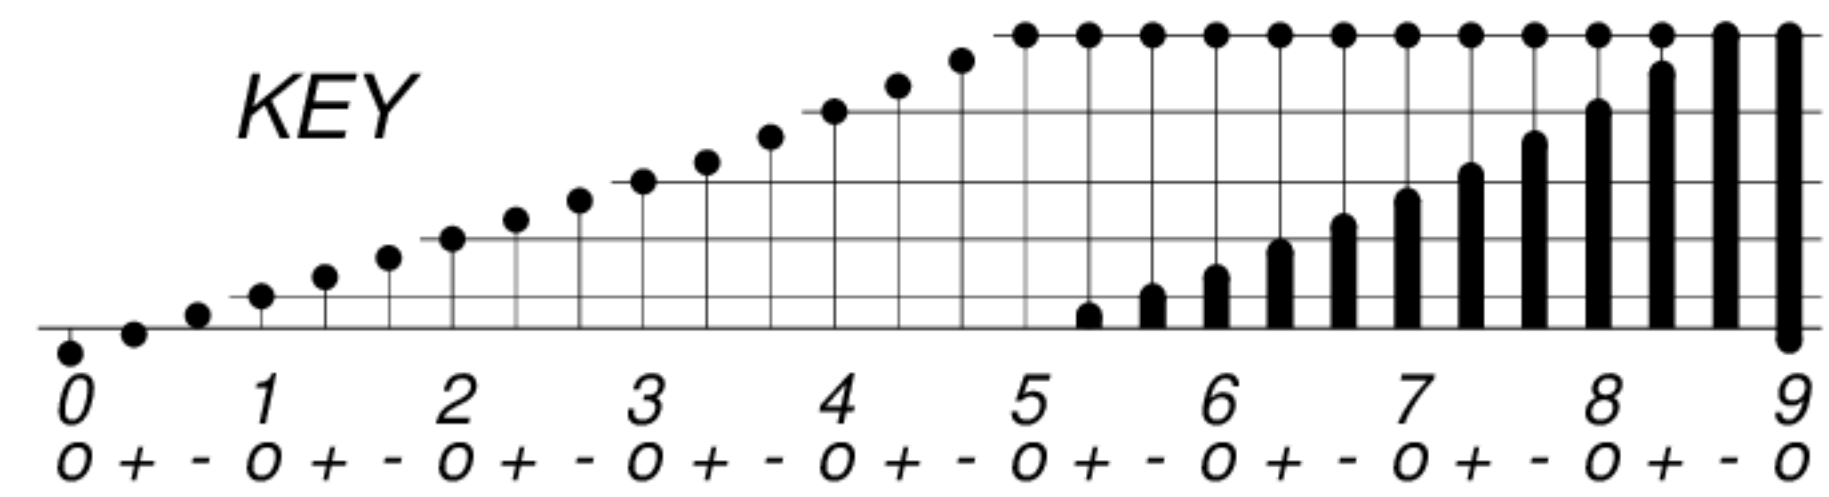

DAYS IN SOLAR ROTATION INTERVAL

1 2 3 4 5 6 7 8 9 10 11 12 13 14 15 16 17 18 19 20 21 22 23 24 25 26 27

ROT.-NO.

KEY

▲ = sudden commencement

GFZ German Research Centre for Geosciences
**PLANETARY MAGNETIC
 THREE-HOUR-RANGE INDICES**

Kp till 2005 Mar 31