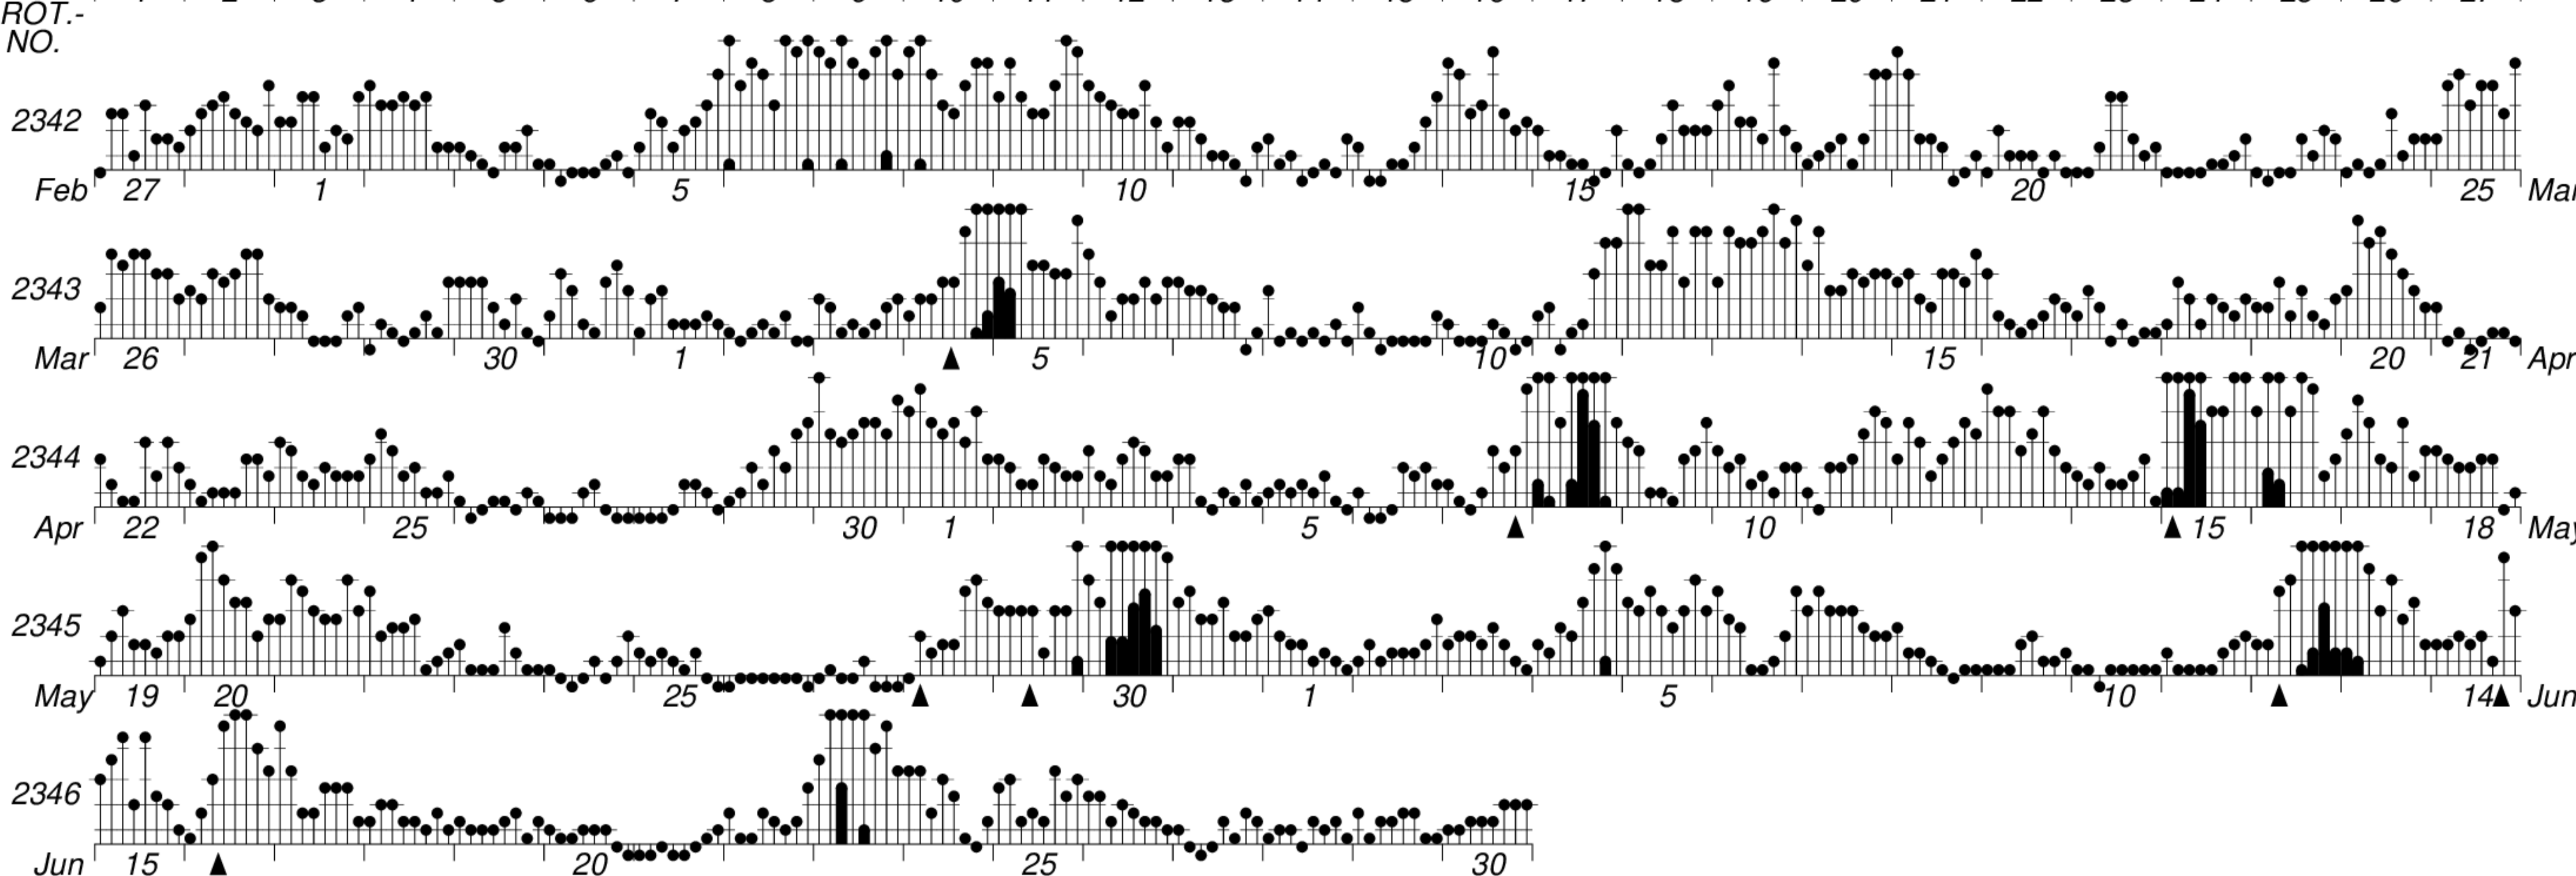

DAYS IN SOLAR ROTATION INTERVAL

1 2 3 4 5 6 7 8 9 10 11 12 13 14 15 16 17 18 19 20 21 22 23 24 25 26 27

KEY

▲ = sudden commencement

GFZ German Research Centre for Geosciences
**PLANETARY MAGNETIC
 THREE-HOUR-RANGE INDICES**

Kp till 2005 Jun 30