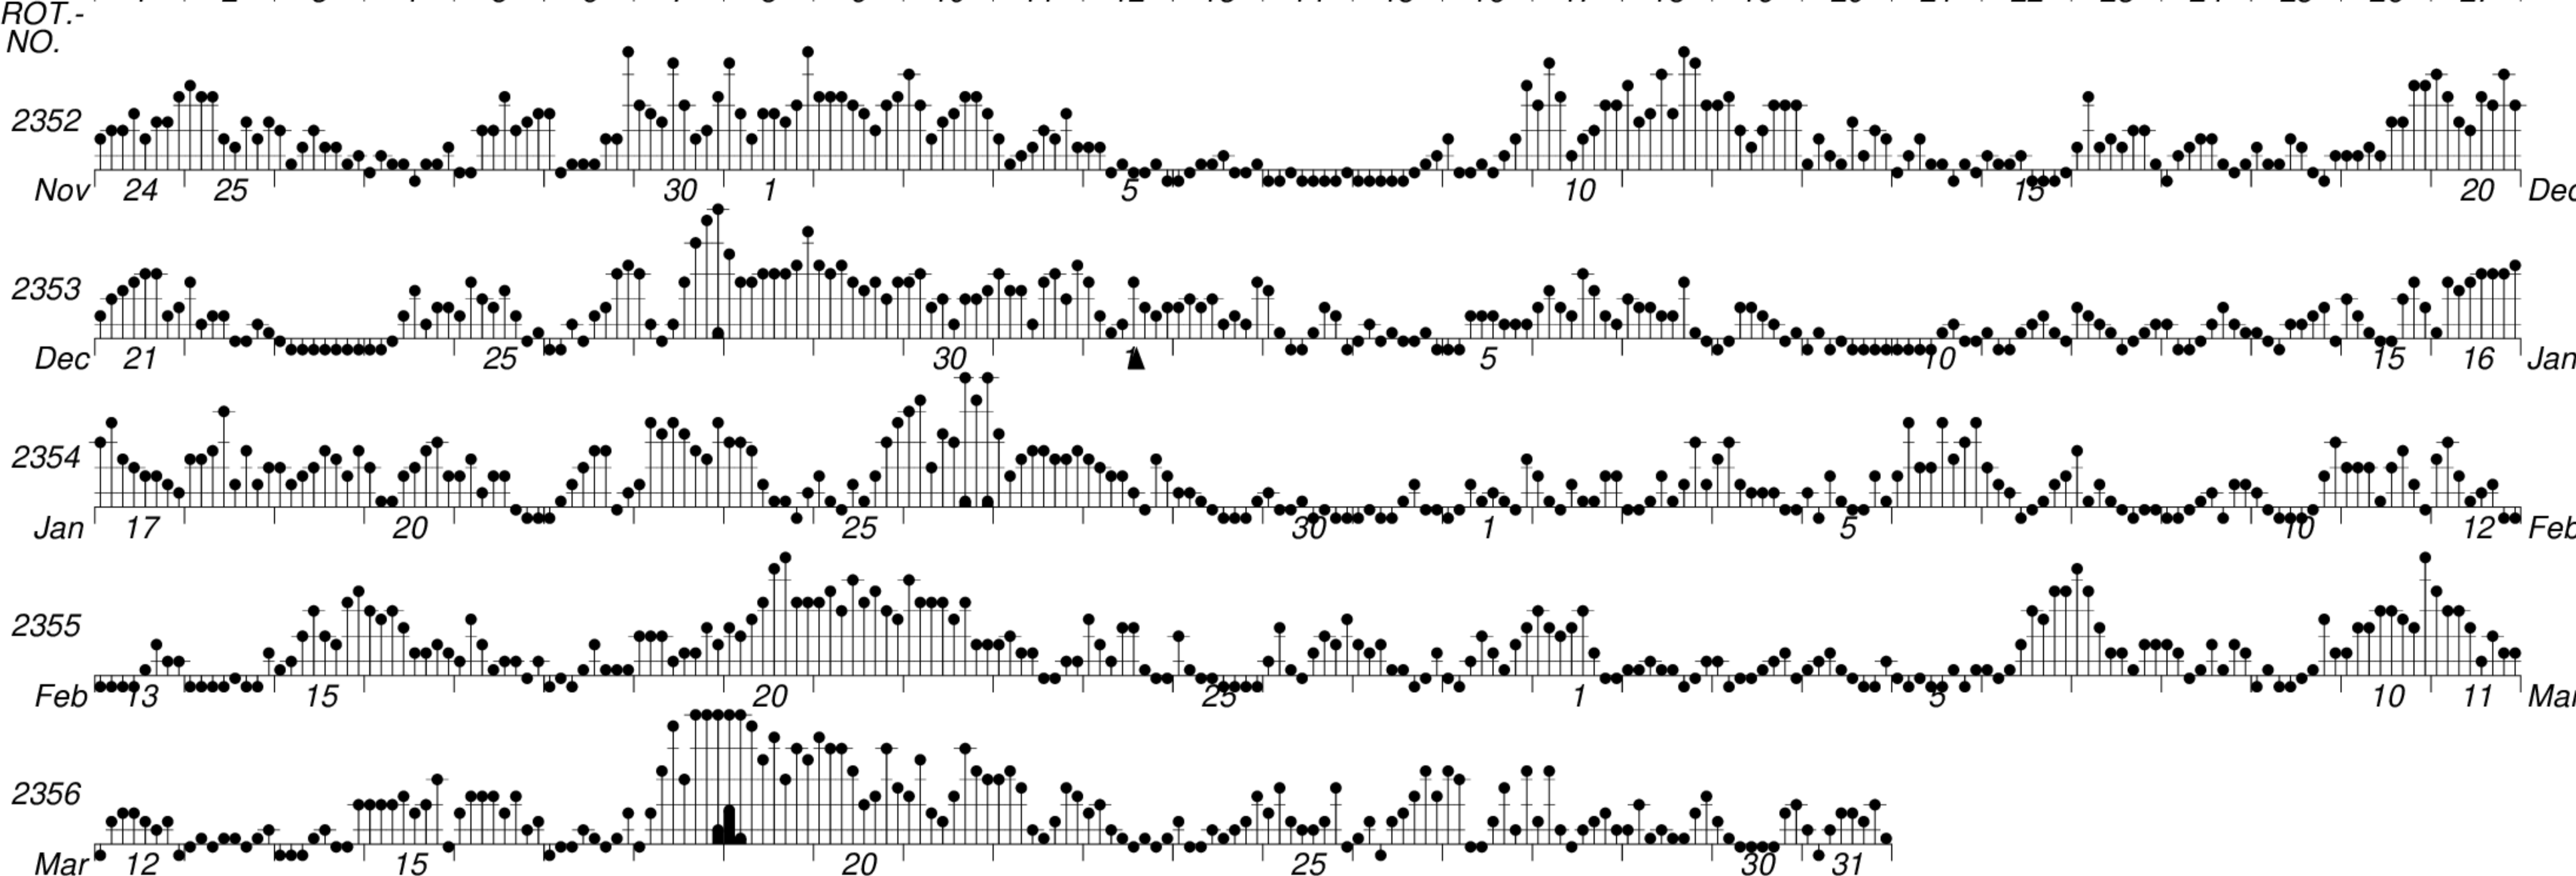

DAYS IN SOLAR ROTATION INTERVAL

1 2 3 4 5 6 7 8 9 10 11 12 13 14 15 16 17 18 19 20 21 22 23 24 25 26 27

KEY

▲ = sudden commencement

GFZ German Research Centre for Geosciences  
**PLANETARY MAGNETIC  
 THREE-HOUR-RANGE INDICES**

*Kp till 2006 Mar 31*