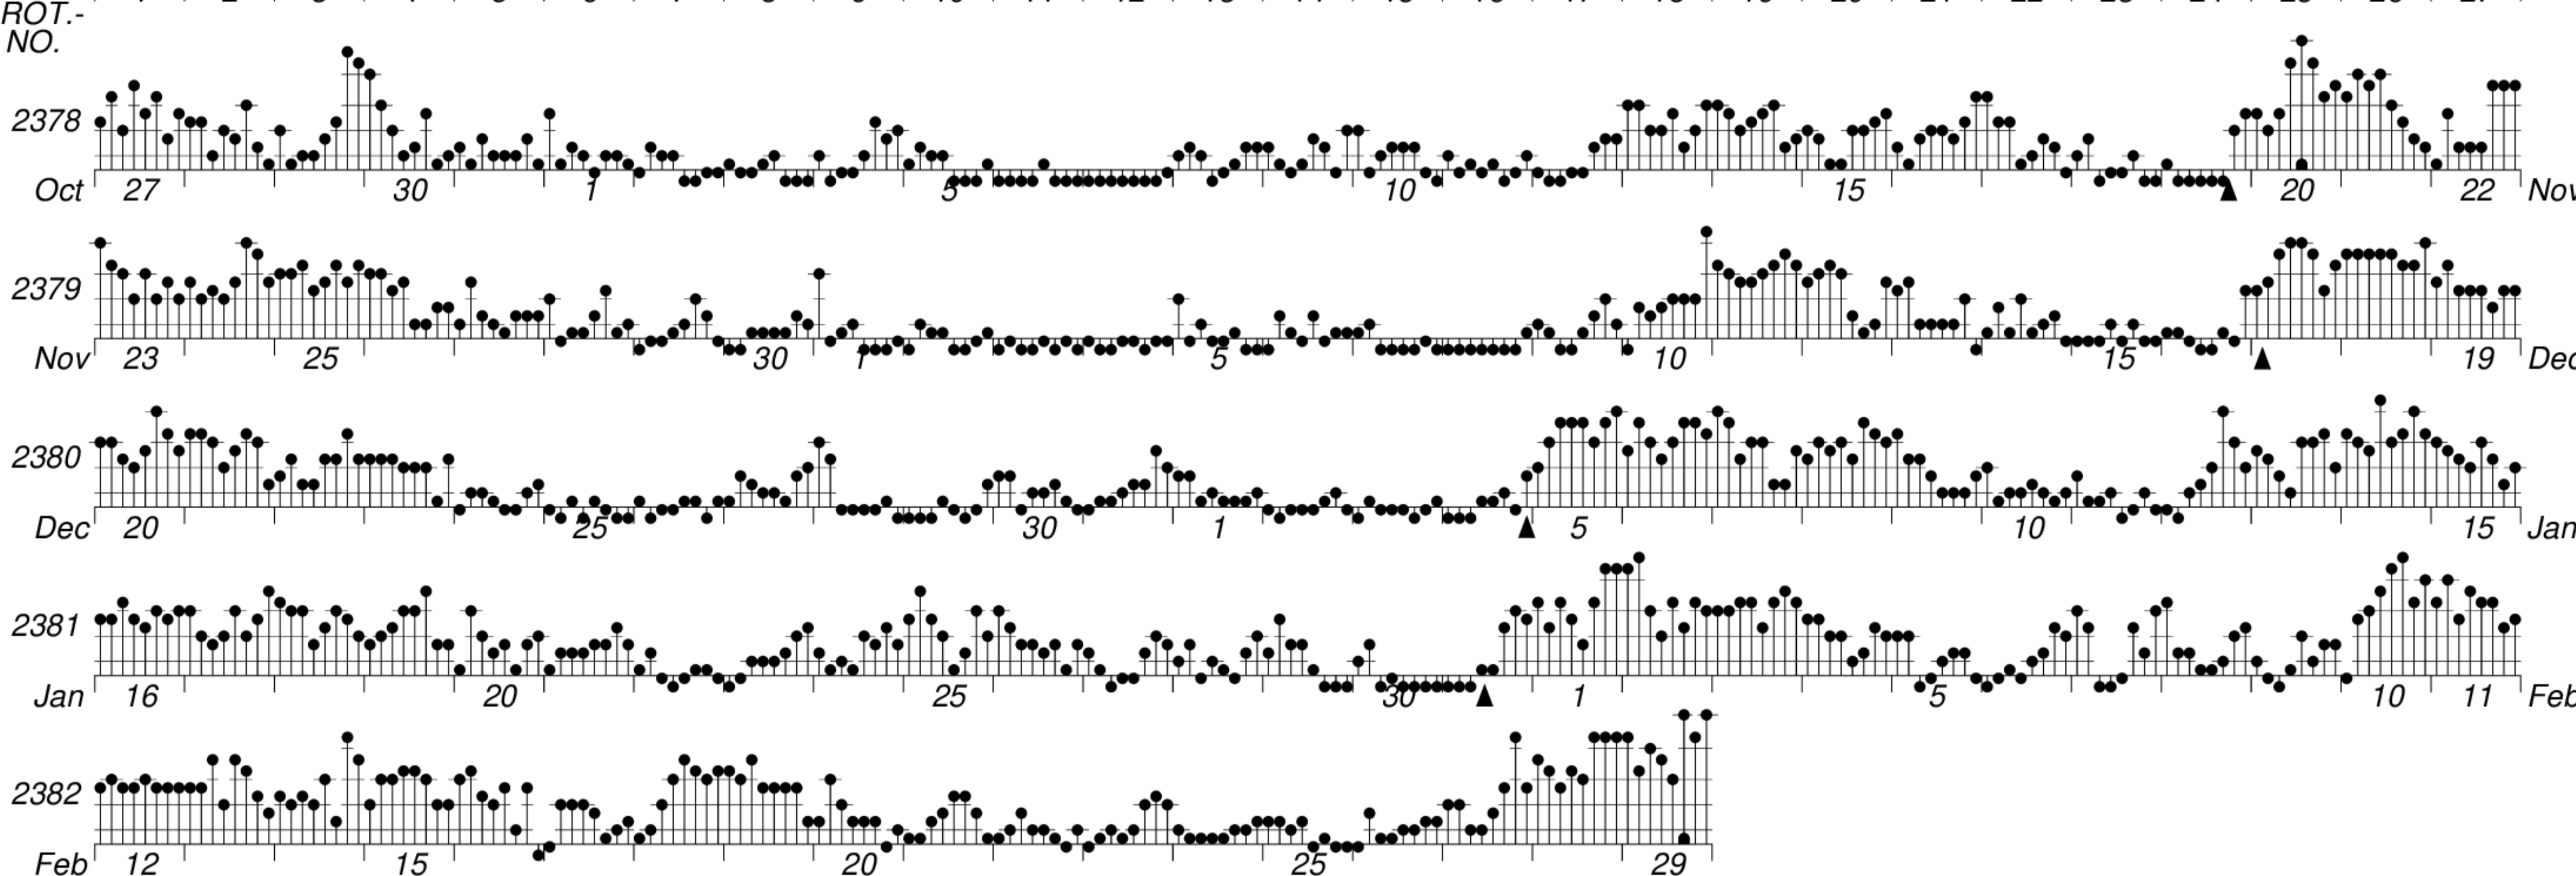

DAYS IN SOLAR ROTATION INTERVAL

1 2 3 4 5 6 7 8 9 10 11 12 13 14 15 16 17 18 19 20 21 22 23 24 25 26 27

KEY

▲ = sudden commencement

GFZ German Research Centre for Geosciences
**PLANETARY MAGNETIC
 THREE-HOUR-RANGE INDICES**
Kp till 2008 Feb 29