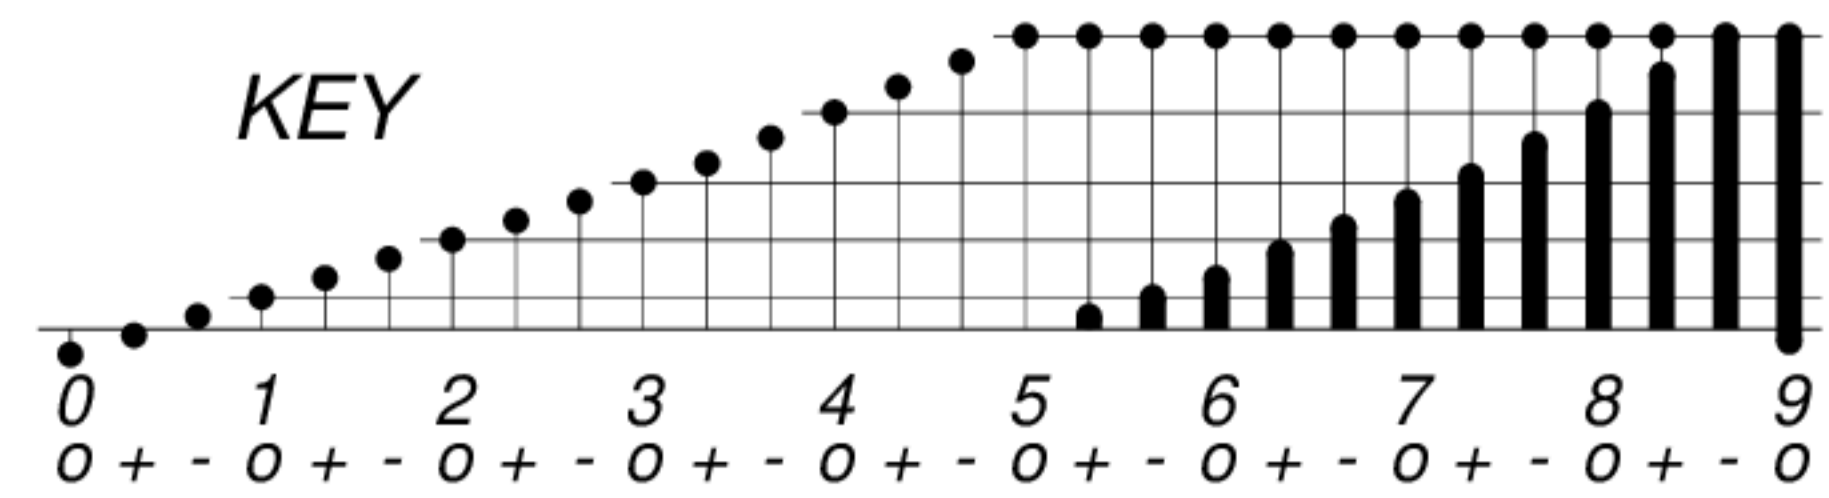

DAYS IN SOLAR ROTATION INTERVAL

1 2 3 4 5 6 7 8 9 10 11 12 13 14 15 16 17 18 19 20 21 22 23 24 25 26 27

KEY

▲ = sudden commencement

GFZ German Research Centre for Geosciences
**PLANETARY MAGNETIC
 THREE-HOUR-RANGE INDICES**
Kp till 2008 Feb 29