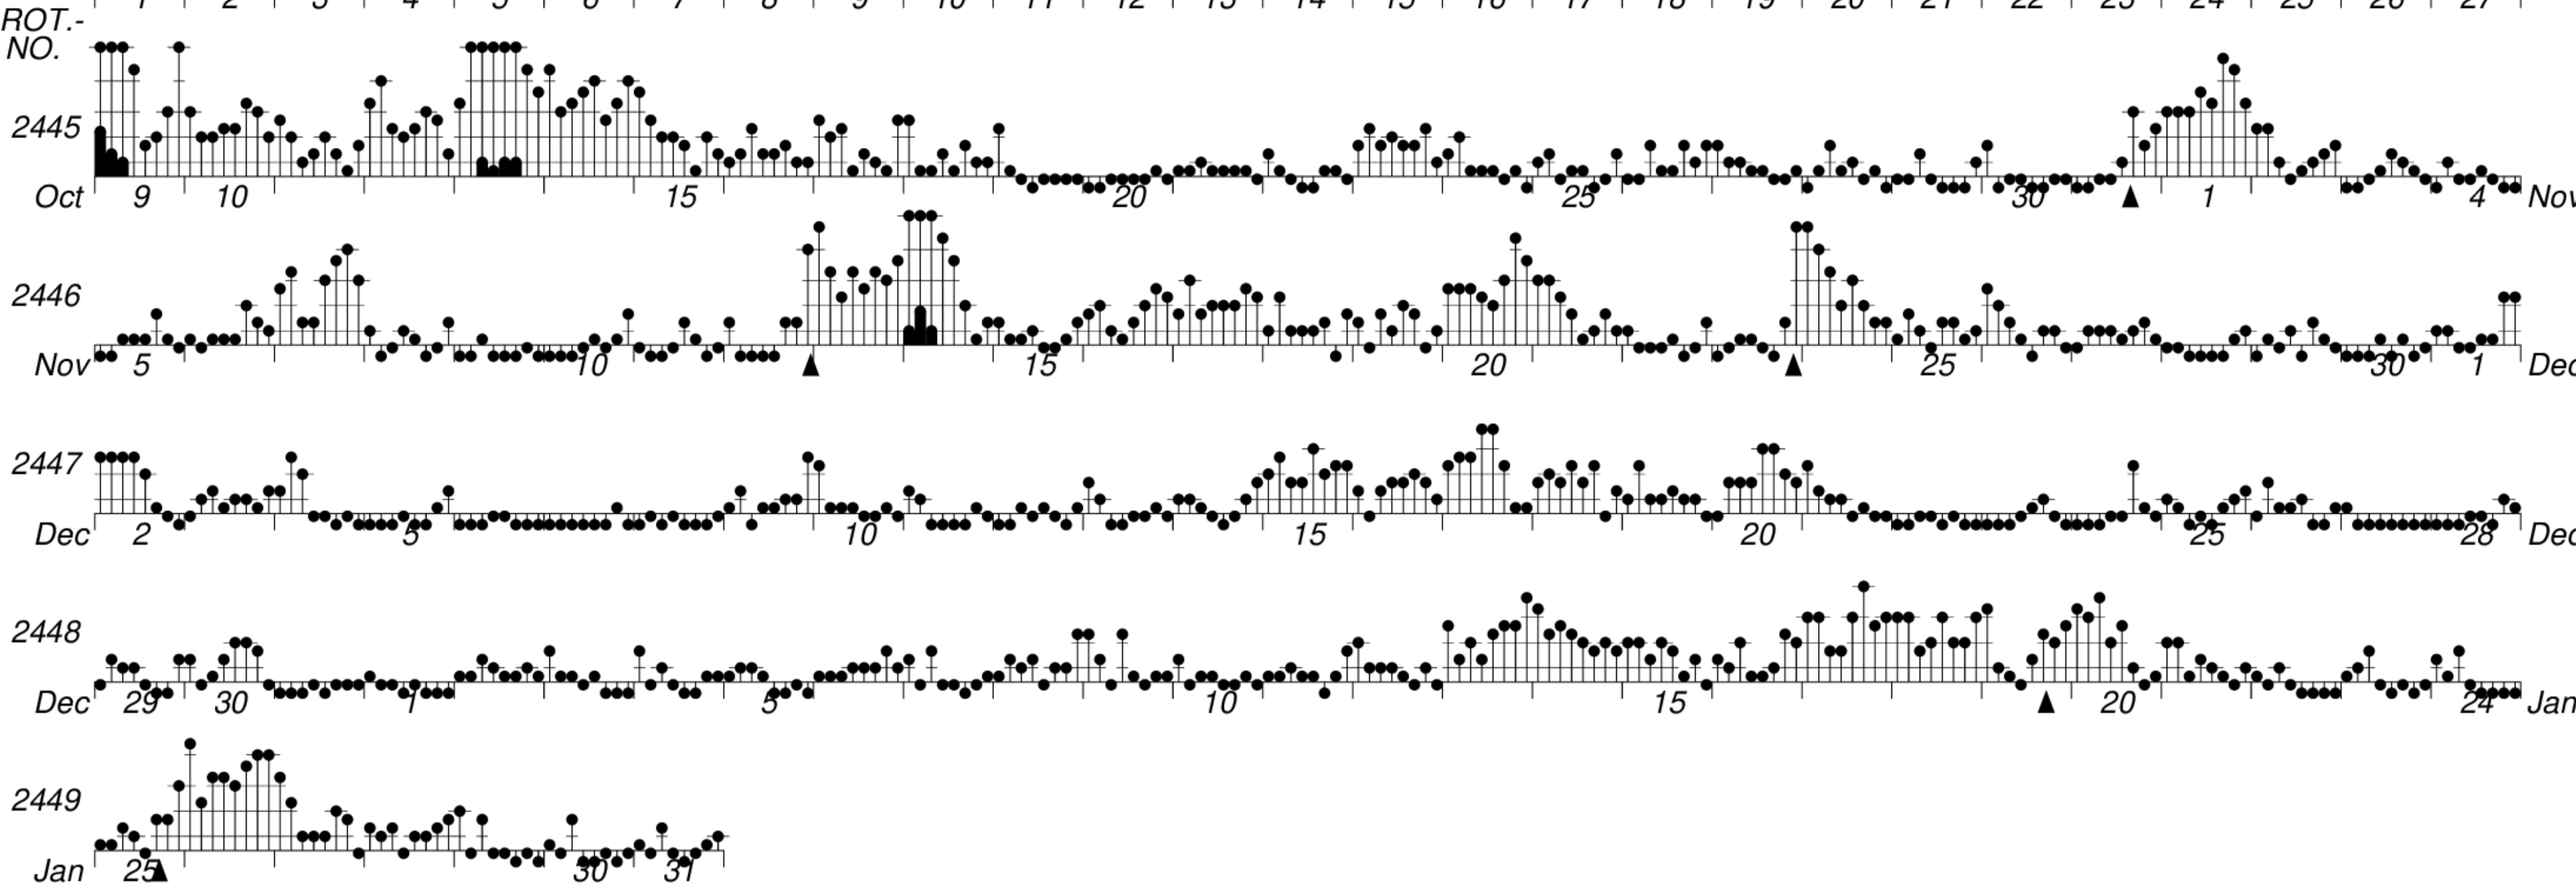

DAYS IN SOLAR ROTATION INTERVAL

1 2 3 4 5 6 7 8 9 10 11 12 13 14 15 16 17 18 19 20 21 22 23 24 25 26 27

KEY

▲ = sudden commencement

GFZ German Research Centre for Geosciences
**PLANETARY MAGNETIC
 THREE-HOUR-RANGE INDICES**

Kp till 2013 Jan 31