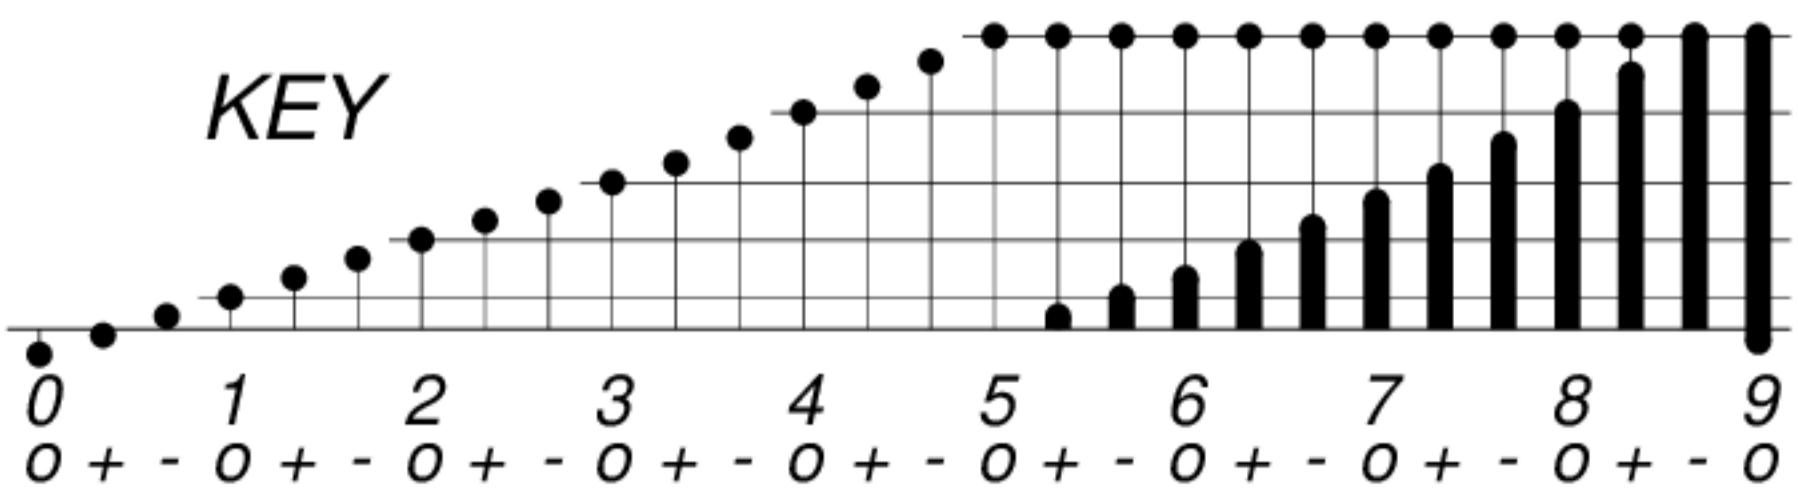

DAYS IN SOLAR ROTATION INTERVAL

1 2 3 4 5 6 7 8 9 10 11 12 13 14 15 16 17 18 19 20 21 22 23 24 25 26 27

ROT.-  
NO.

KEY

▲ = sudden commencement

GFZ German Research Centre for Geosciences  
**PLANETARY MAGNETIC  
 THREE-HOUR-RANGE INDICES**

*Kp till 2013 Feb 28*