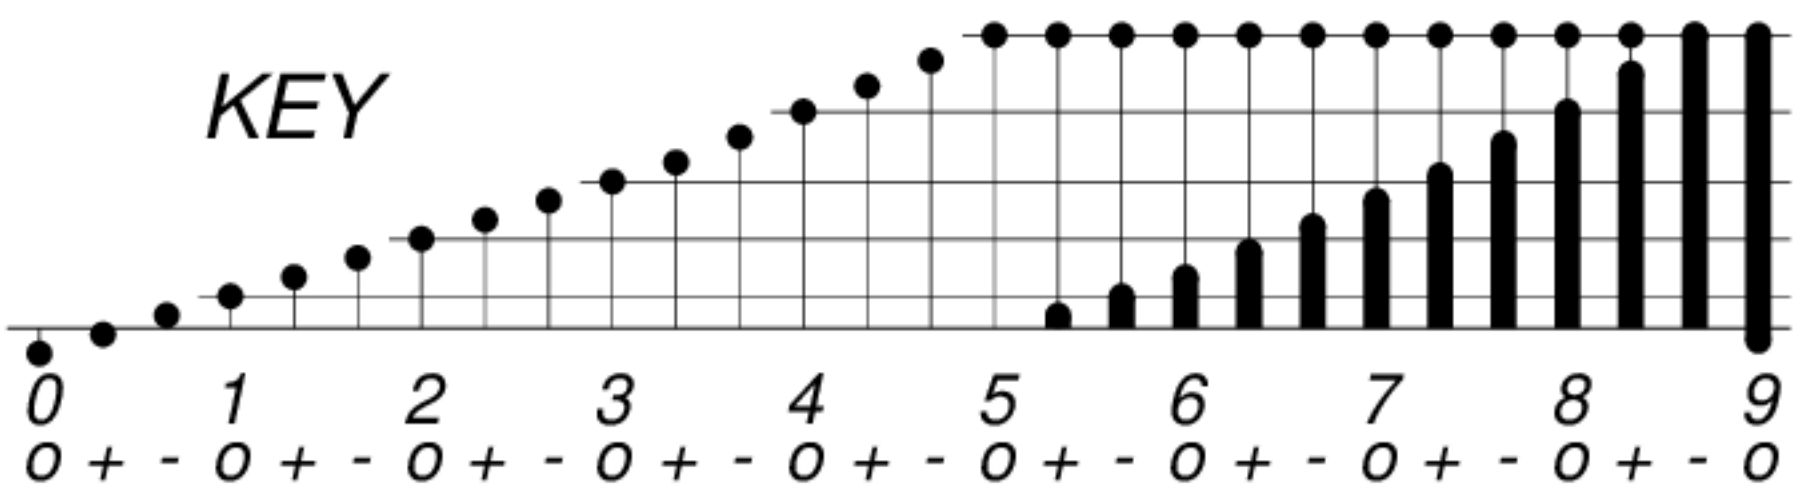

DAYS IN SOLAR ROTATION INTERVAL

1 2 3 4 5 6 7 8 9 10 11 12 13 14 15 16 17 18 19 20 21 22 23 24 25 26 27

ROT.-NO.

KEY

▲ = sudden commencement

GFZ German Research Centre for Geosciences
**PLANETARY MAGNETIC
 THREE-HOUR-RANGE INDICES**