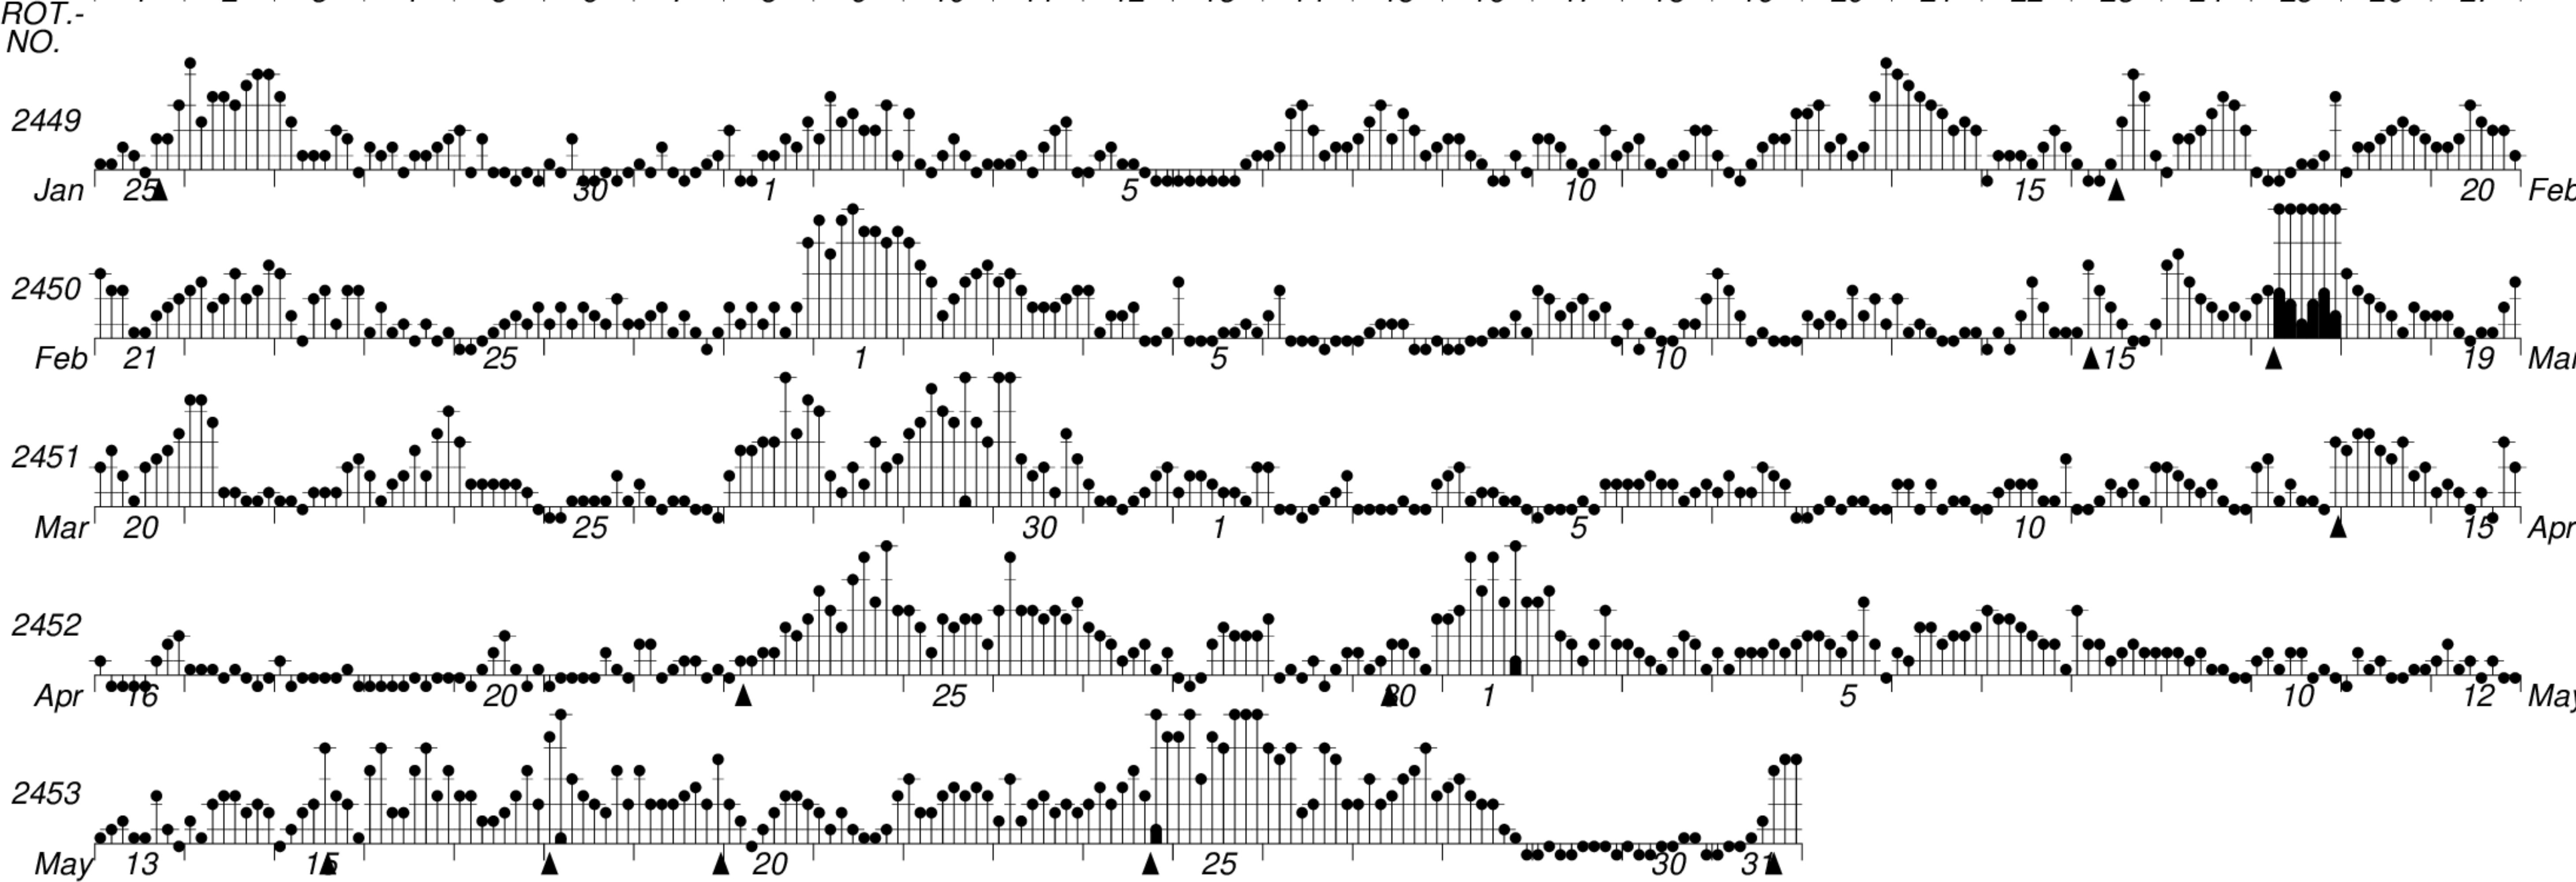

DAYS IN SOLAR ROTATION INTERVAL

1 2 3 4 5 6 7 8 9 10 11 12 13 14 15 16 17 18 19 20 21 22 23 24 25 26 27

KEY

▲ = sudden commencement

GFZ German Research Centre for Geosciences
**PLANETARY MAGNETIC
 THREE-HOUR-RANGE INDICES**

Kp till 2013 May 31