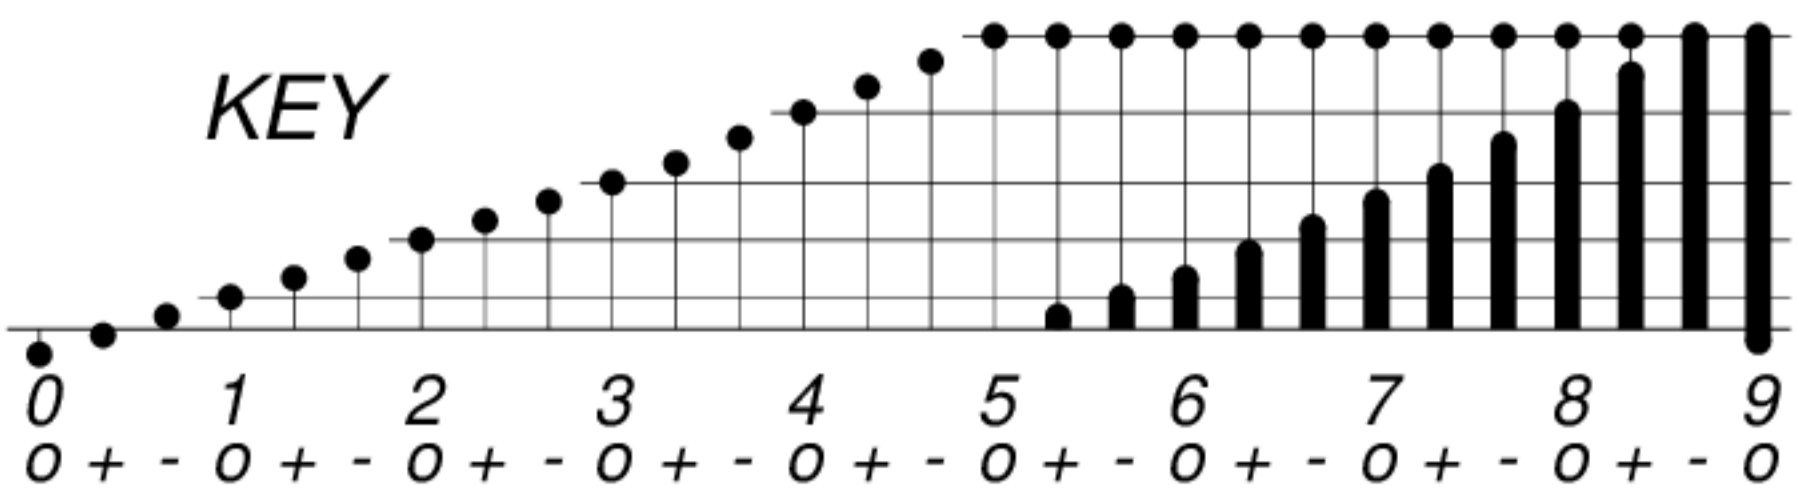

DAYS IN SOLAR ROTATION INTERVAL

1 2 3 4 5 6 7 8 9 10 11 12 13 14 15 16 17 18 19 20 21 22 23 24 25 26 27

KEY

▲ = sudden commencement

GFZ German Research Centre for Geosciences  
**PLANETARY MAGNETIC  
 THREE-HOUR-RANGE INDICES**

*Kp till 2013 Jun 30*