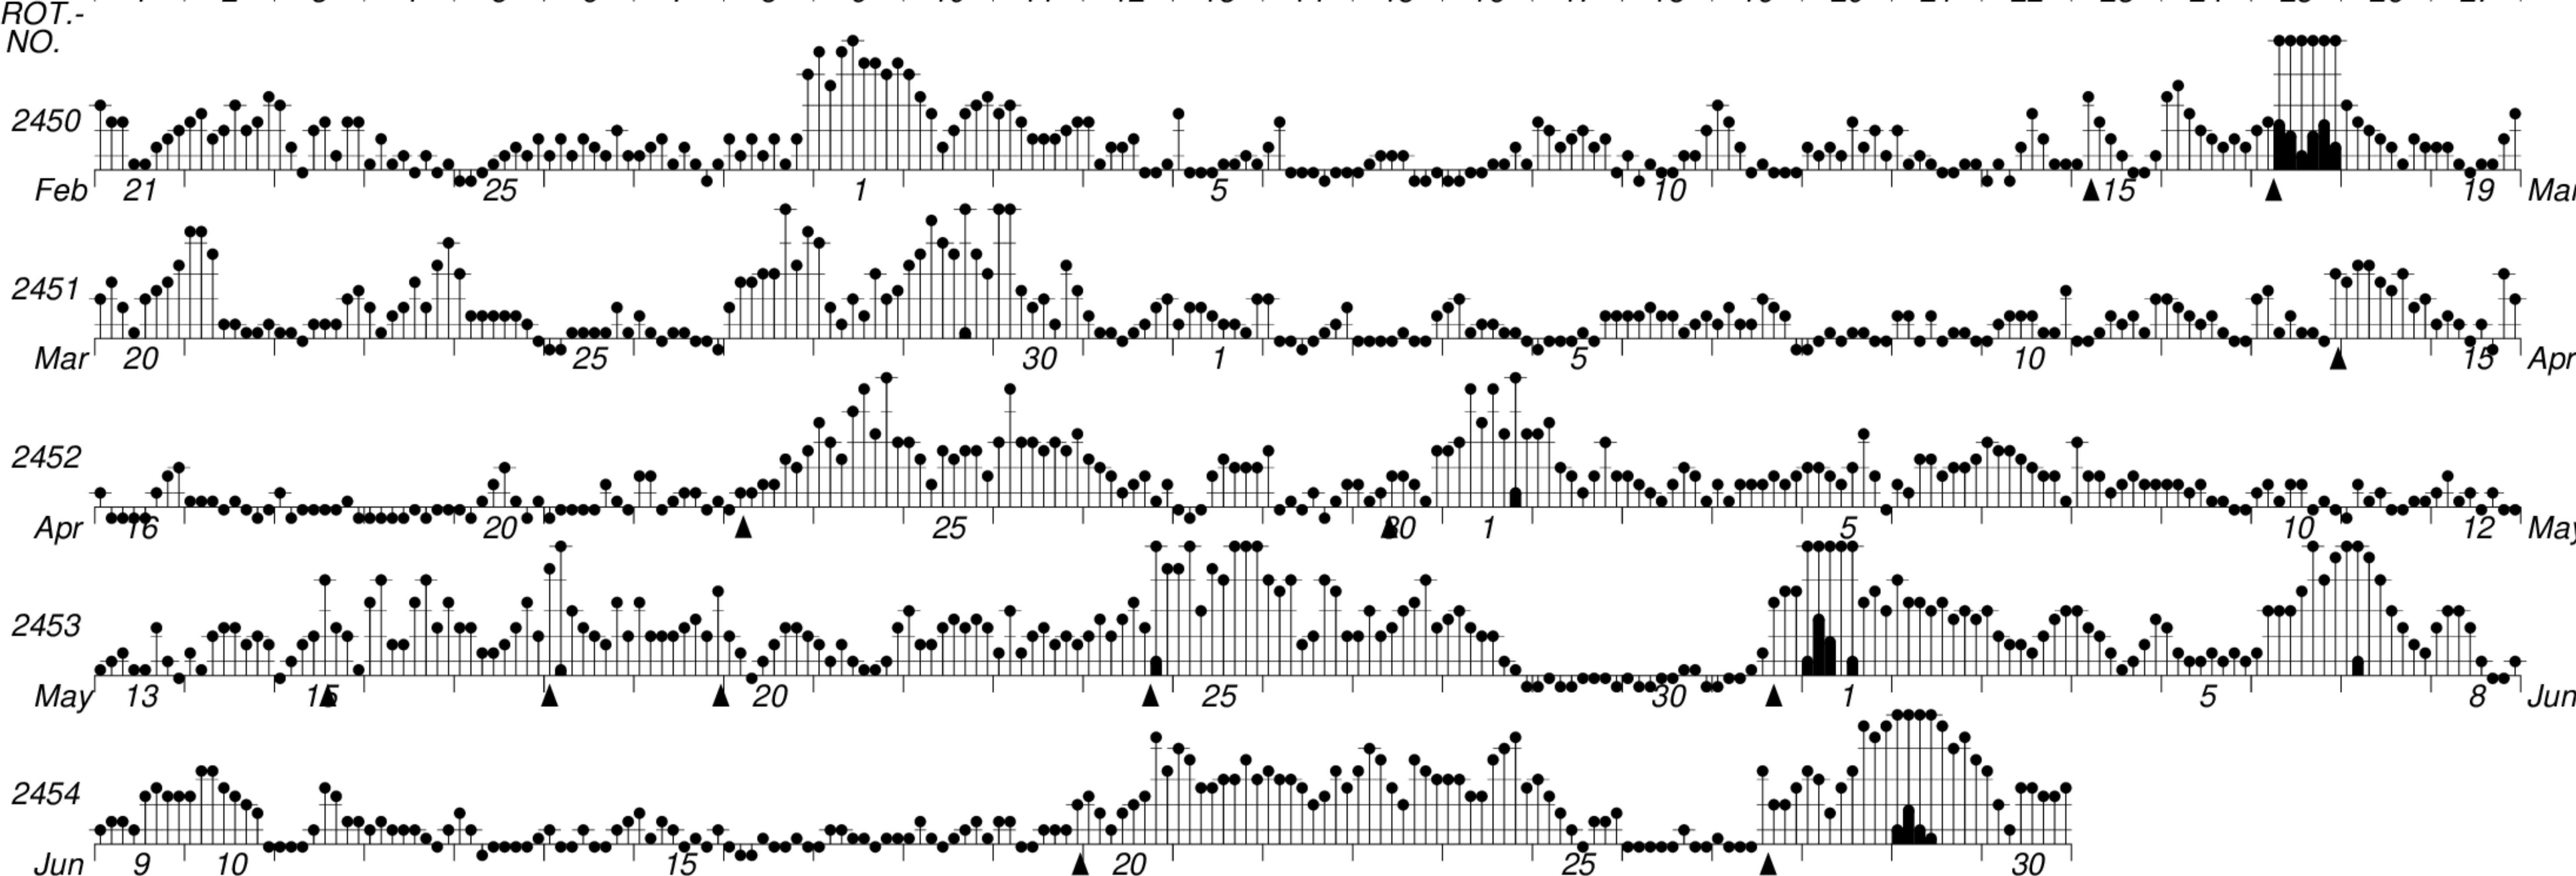

DAYS IN SOLAR ROTATION INTERVAL

1 2 3 4 5 6 7 8 9 10 11 12 13 14 15 16 17 18 19 20 21 22 23 24 25 26 27

KEY

▲ = sudden commencement

GFZ German Research Centre for Geosciences  
**PLANETARY MAGNETIC  
 THREE-HOUR-RANGE INDICES**

*Kp till 2013 Jun 30*