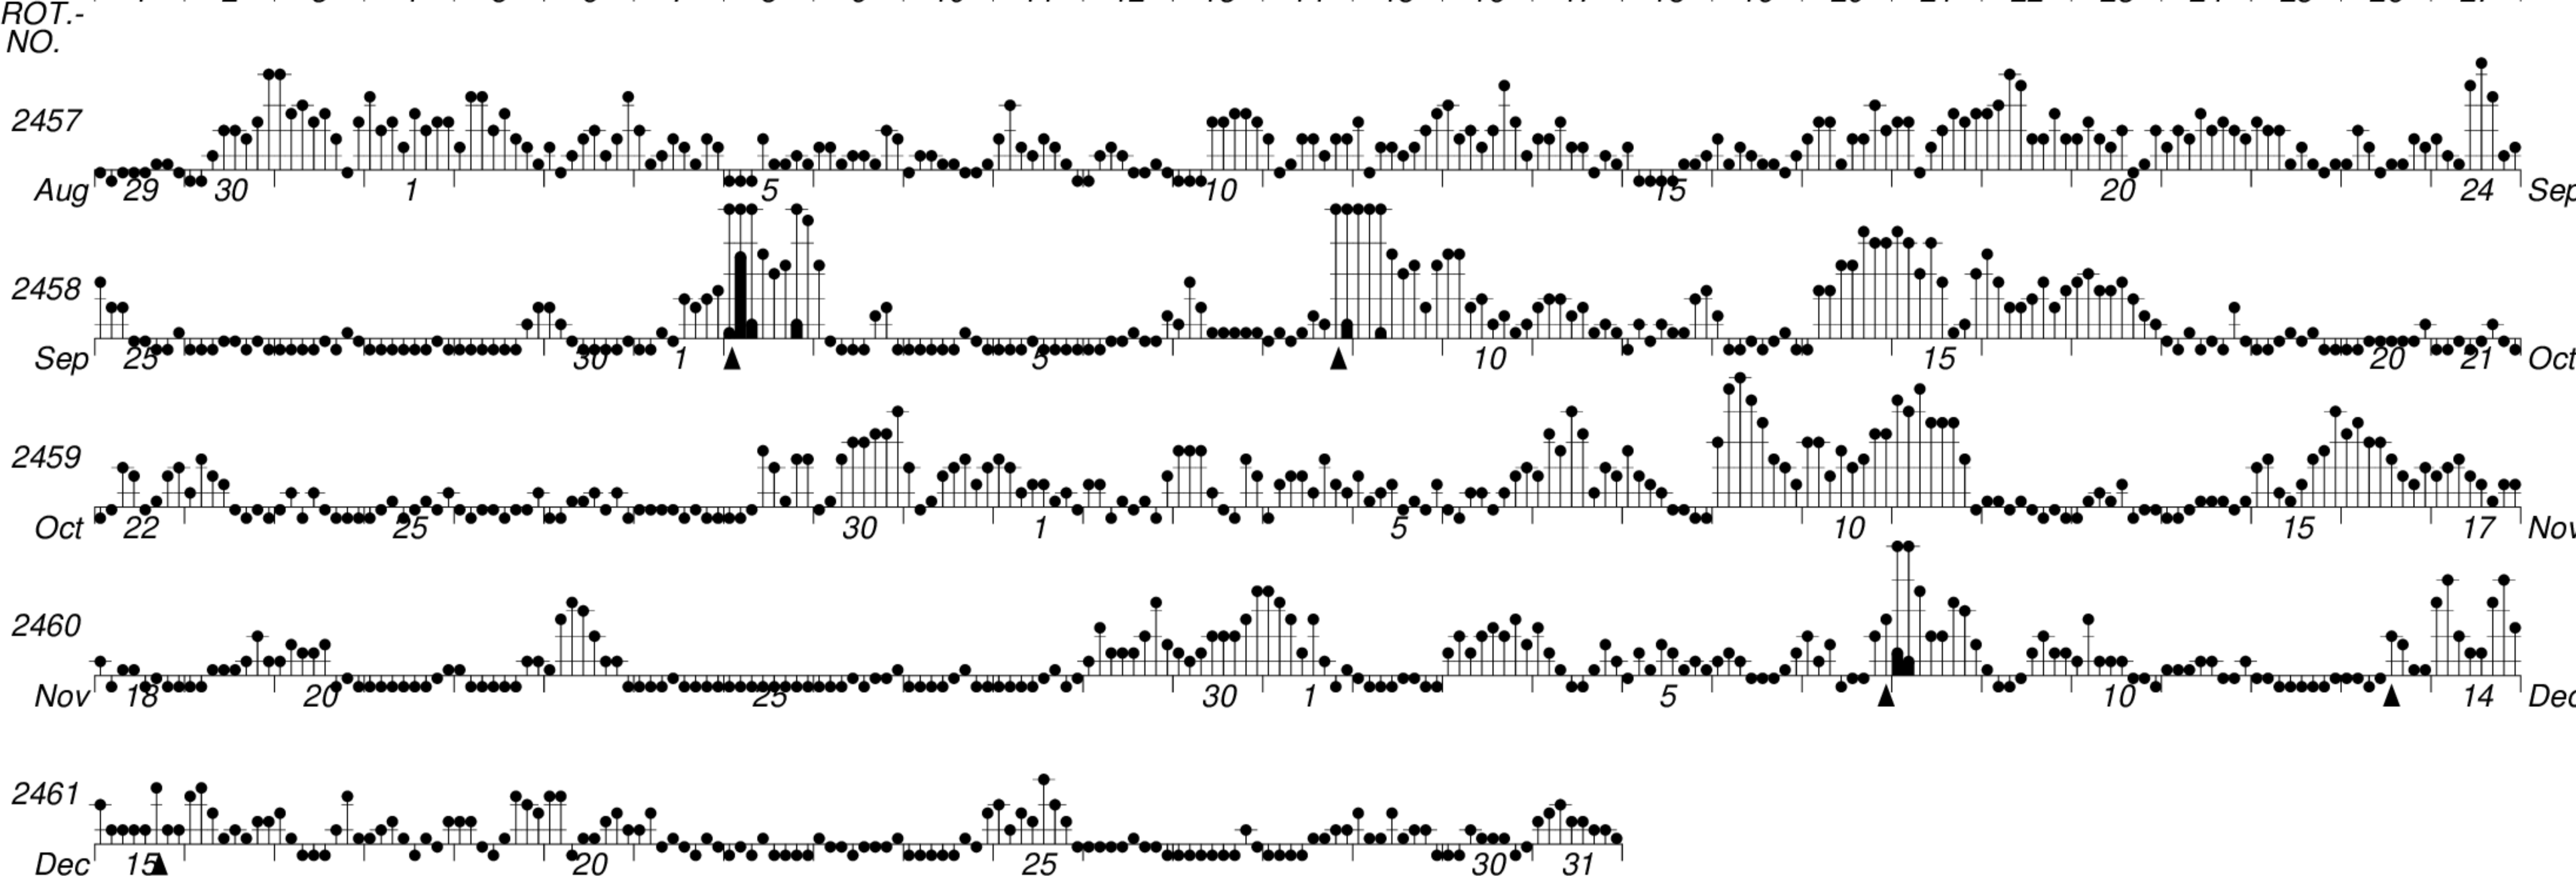

DAYS IN SOLAR ROTATION INTERVAL

1 2 3 4 5 6 7 8 9 10 11 12 13 14 15 16 17 18 19 20 21 22 23 24 25 26 27

KEY

▲ = sudden commencement

GFZ German Research Centre for Geosciences  
**PLANETARY MAGNETIC  
 THREE-HOUR-RANGE INDICES**

*Kp till 2013 Dec 31*