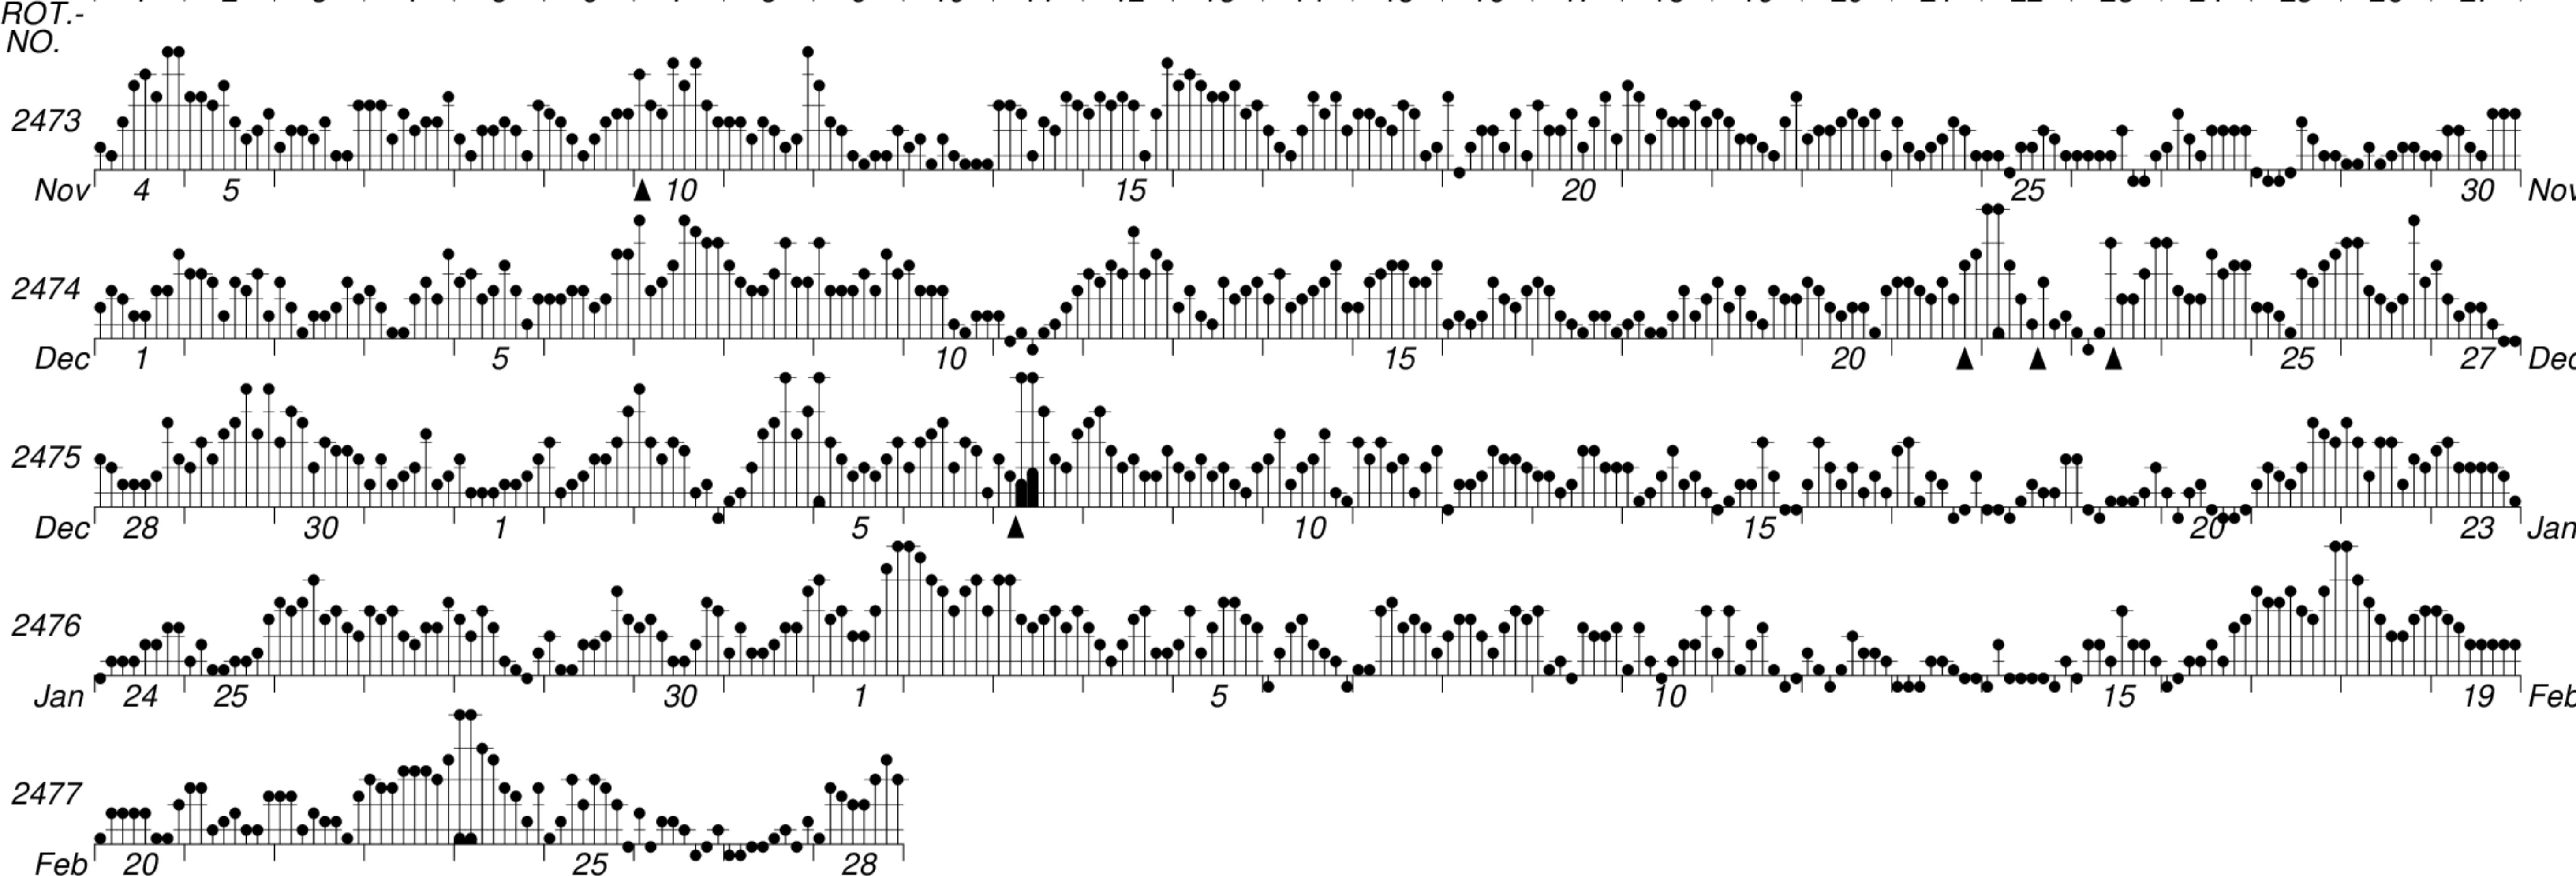

DAYS IN SOLAR ROTATION INTERVAL

1 2 3 4 5 6 7 8 9 10 11 12 13 14 15 16 17 18 19 20 21 22 23 24 25 26 27

KEY

▲ = sudden commencement

GFZ German Research Centre for Geosciences  
**PLANETARY MAGNETIC  
 THREE-HOUR-RANGE INDICES**  
*Kp till 2015 Feb 28*