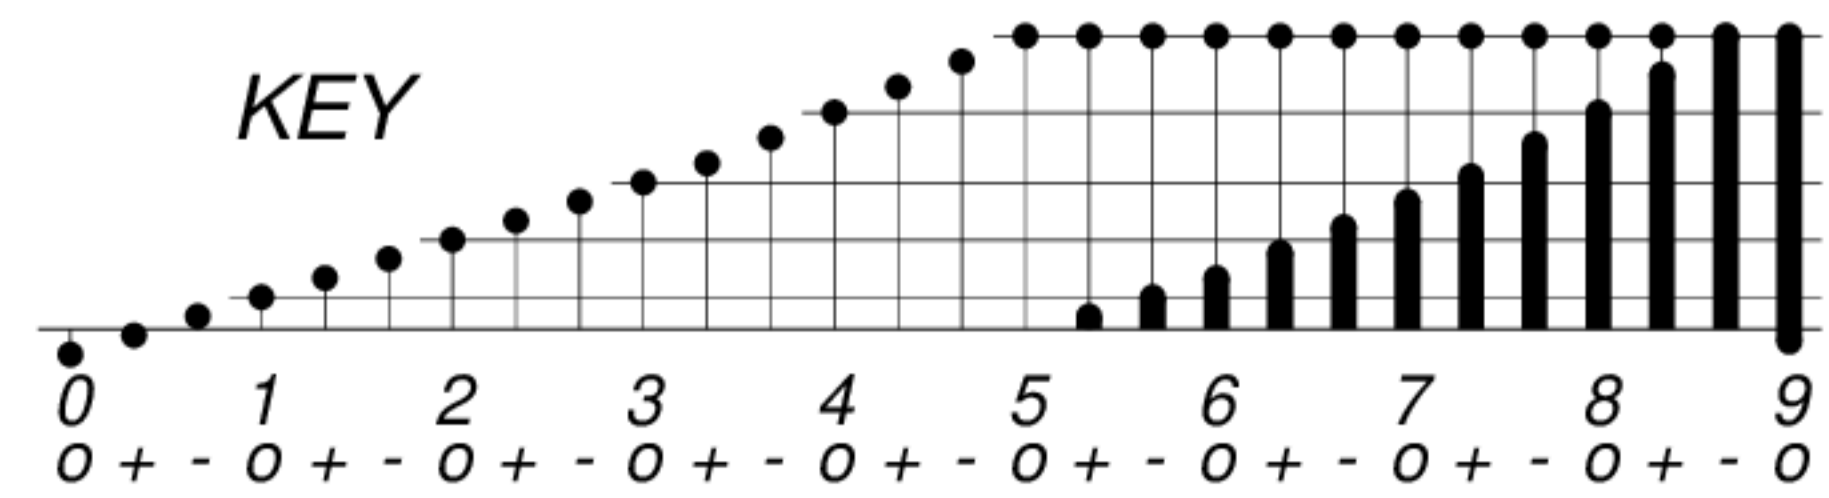

DAYS IN SOLAR ROTATION INTERVAL

1 2 3 4 5 6 7 8 9 10 11 12 13 14 15 16 17 18 19 20 21 22 23 24 25 26 27

KEY

▲ = sudden commencement

GFZ German Research Centre for Geosciences  
**PLANETARY MAGNETIC  
 THREE-HOUR-RANGE INDICES**  
*Kp till 2015 Feb 28*