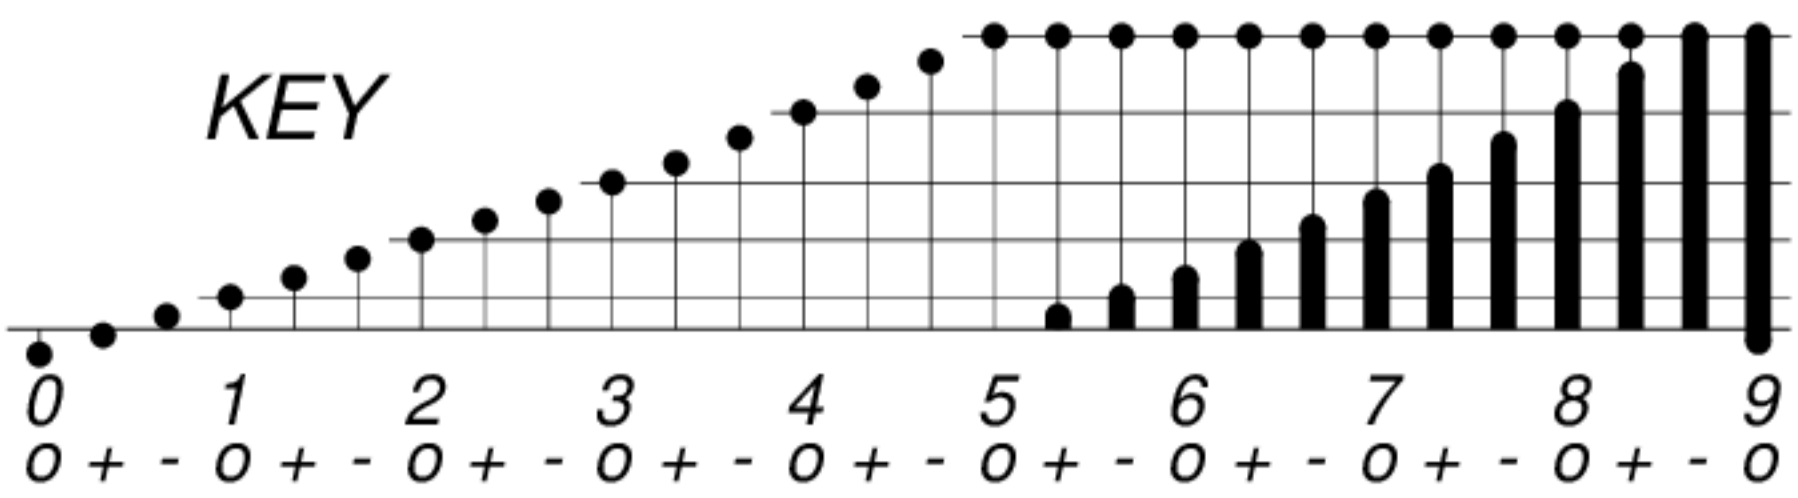

DAYS IN SOLAR ROTATION INTERVAL

1 2 3 4 5 6 7 8 9 10 11 12 13 14 15 16 17 18 19 20 21 22 23 24 25 26 27

ROT.-NO.

2486

Oct 21 25 30 1 5 10 15 16 Nov

2487

Nov 17 20 25 30 1 5 10 13 Dec

2488

Dec 14 15 20 25 30 1 5 9 Jan

2489

Jan 10 15 20 25 30 1 5 Feb

2490

Feb 6 10 15 20 25 29

KEY

▲ = sudden commencement

GFZ German Research Centre for Geosciences
**PLANETARY MAGNETIC
 THREE-HOUR-RANGE INDICES**