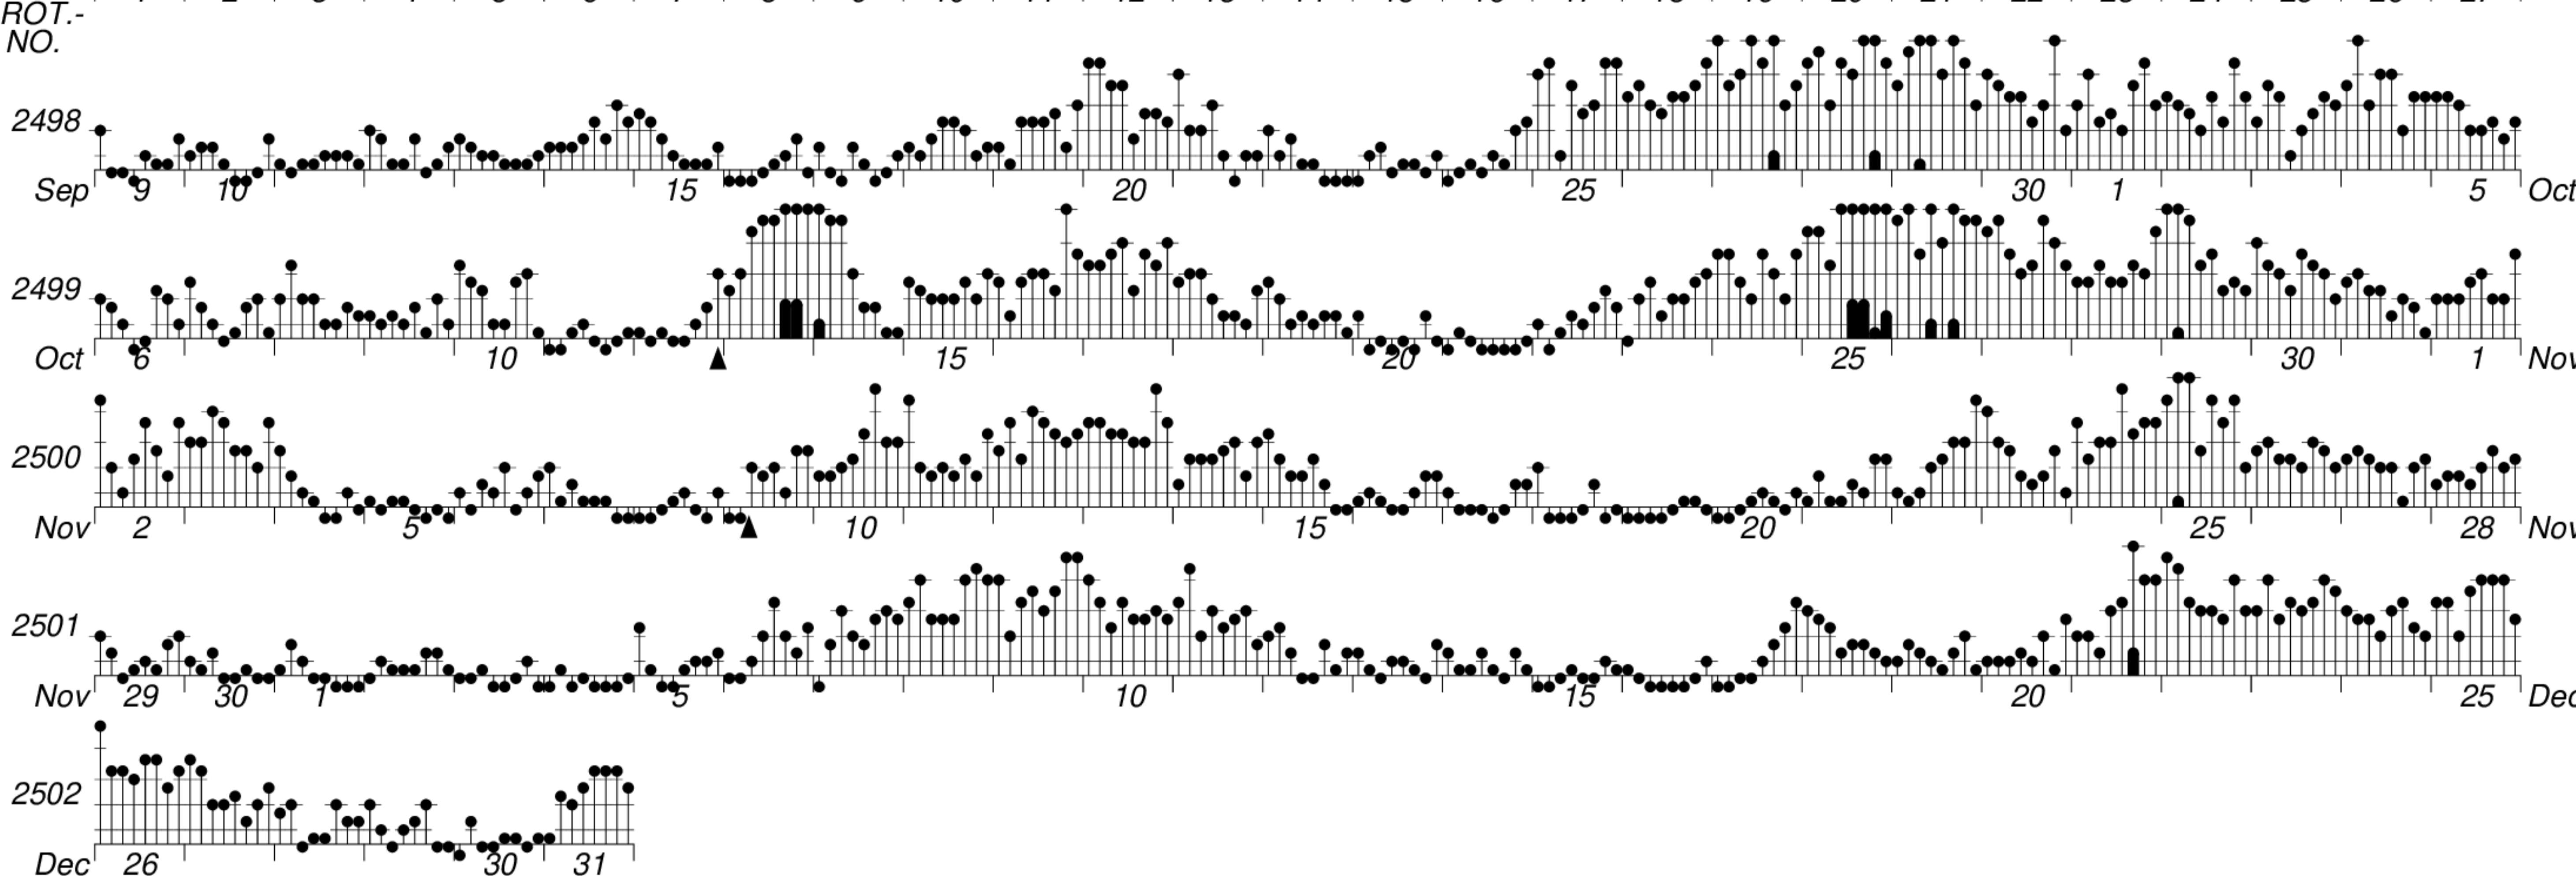

DAYS IN SOLAR ROTATION INTERVAL

1 2 3 4 5 6 7 8 9 10 11 12 13 14 15 16 17 18 19 20 21 22 23 24 25 26 27

KEY

▲ = sudden commencement

GFZ German Research Centre for Geosciences  
**PLANETARY MAGNETIC  
 THREE-HOUR-RANGE INDICES**

*Kp till 2016 Dec 31*