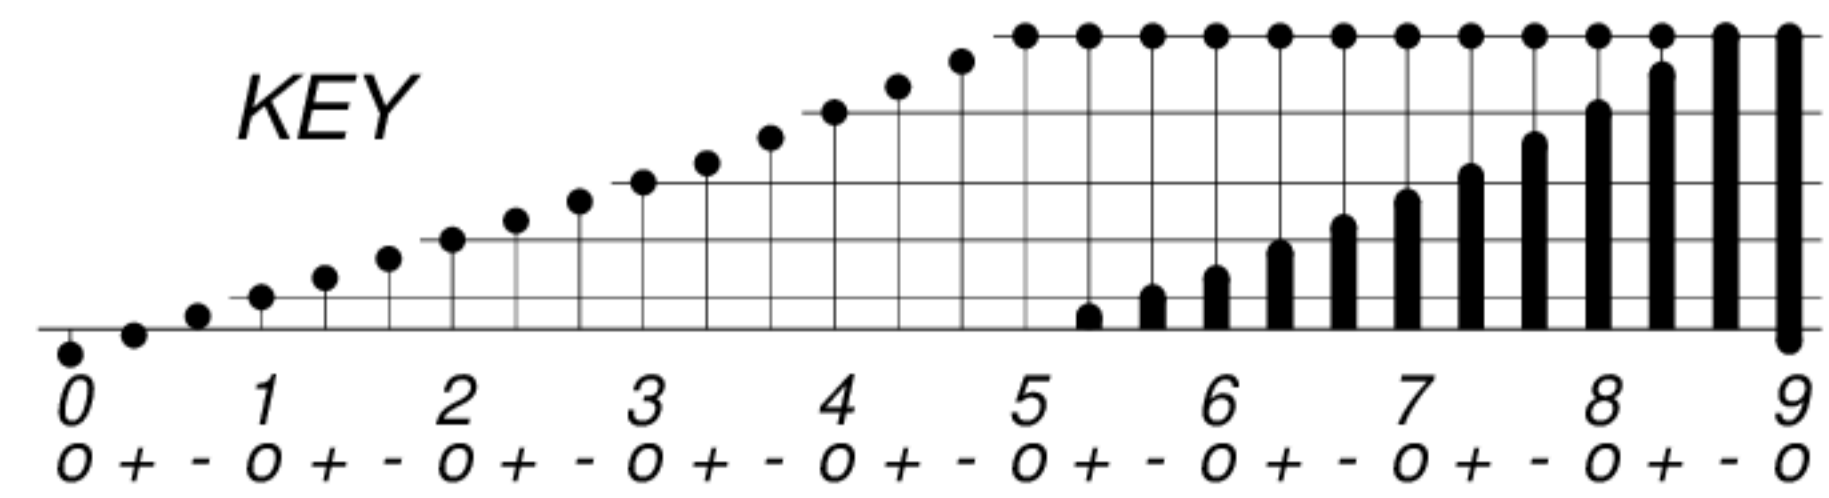

DAYS IN SOLAR ROTATION INTERVAL

1 2 3 4 5 6 7 8 9 10 11 12 13 14 15 16 17 18 19 20 21 22 23 24 25 26 27

KEY

▲ = sudden commencement

GFZ German Research Centre for Geosciences
**PLANETARY MAGNETIC
 THREE-HOUR-RANGE INDICES**

Kp till 2017 Jul 31