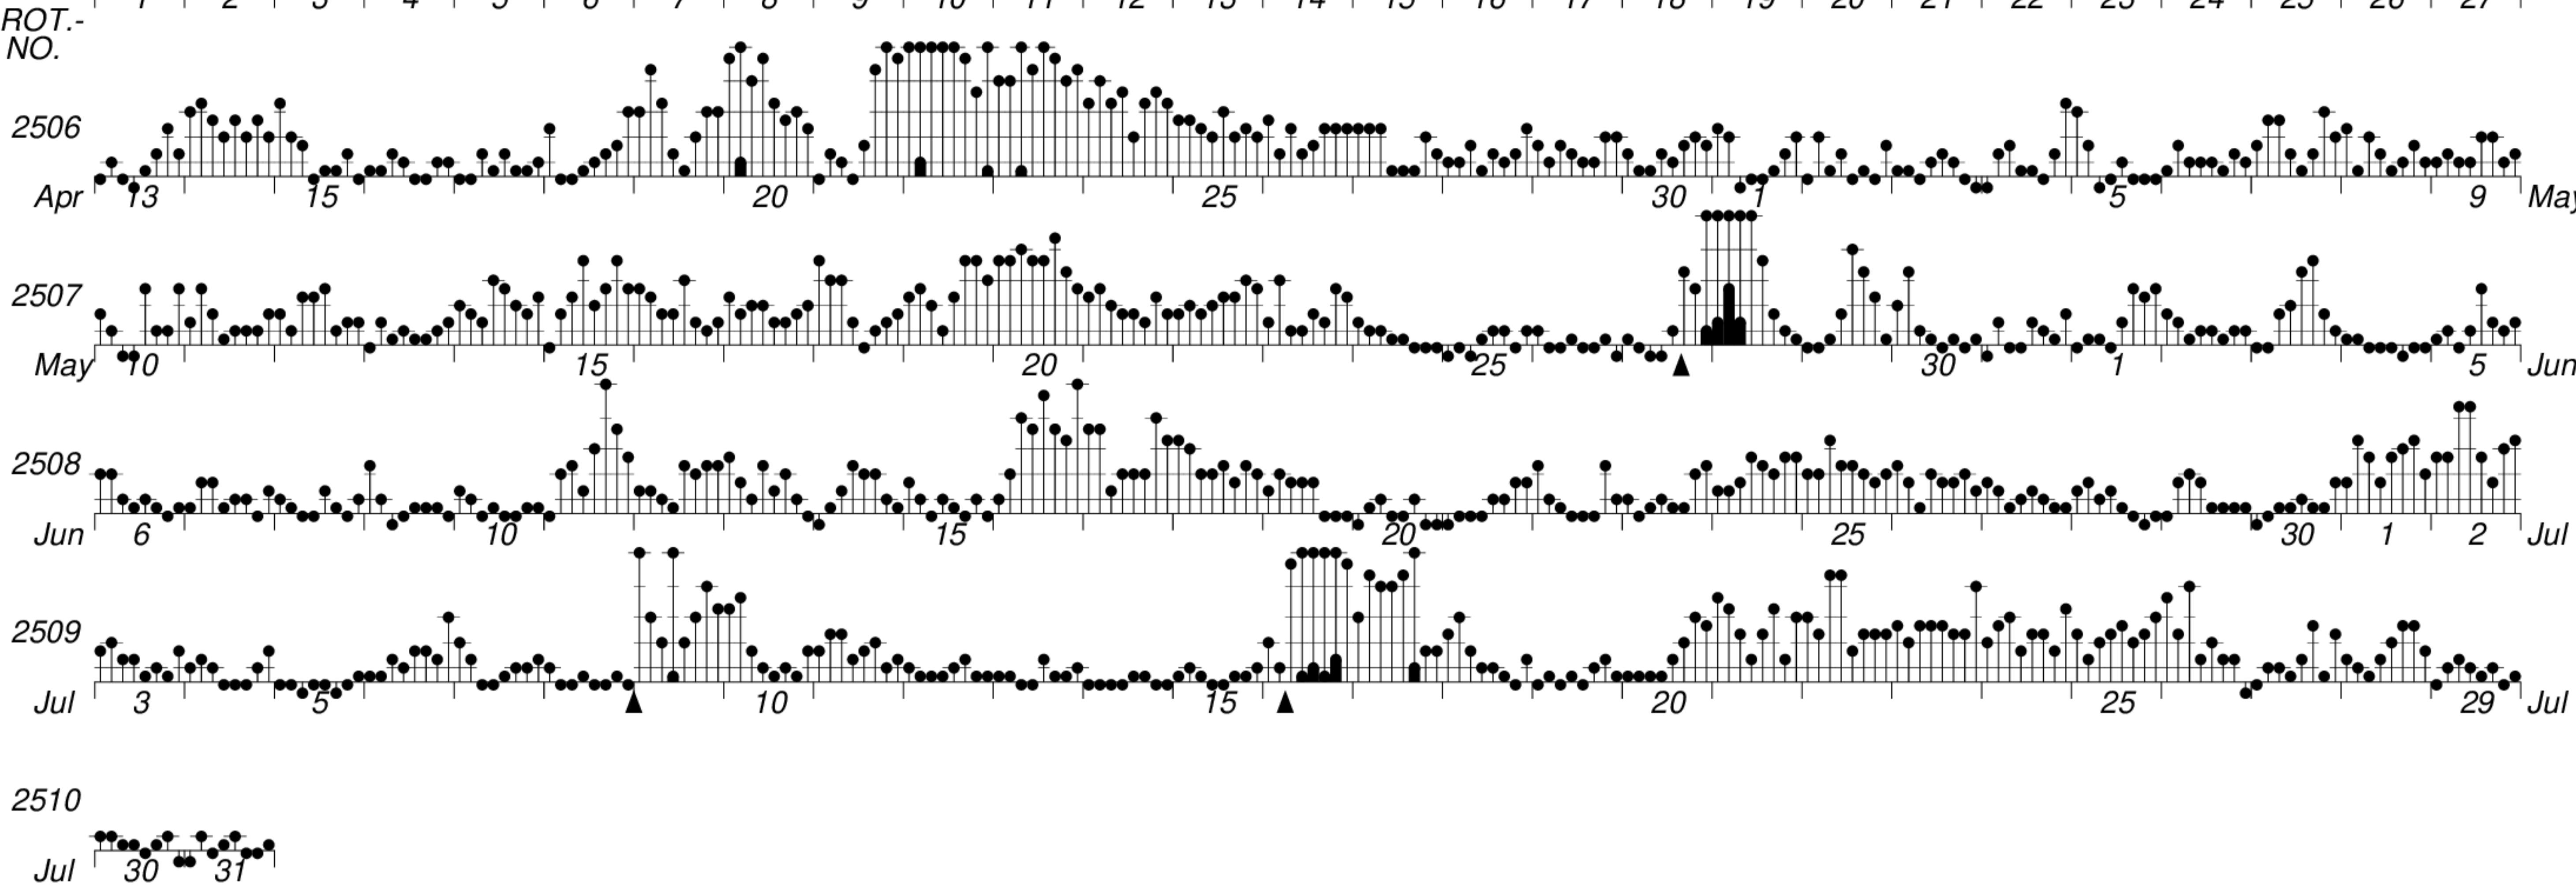

DAYS IN SOLAR ROTATION INTERVAL

1 2 3 4 5 6 7 8 9 10 11 12 13 14 15 16 17 18 19 20 21 22 23 24 25 26 27

KEY

▲ = sudden commencement

GFZ German Research Centre for Geosciences
**PLANETARY MAGNETIC
 THREE-HOUR-RANGE INDICES**

Kp till 2017 Jul 31