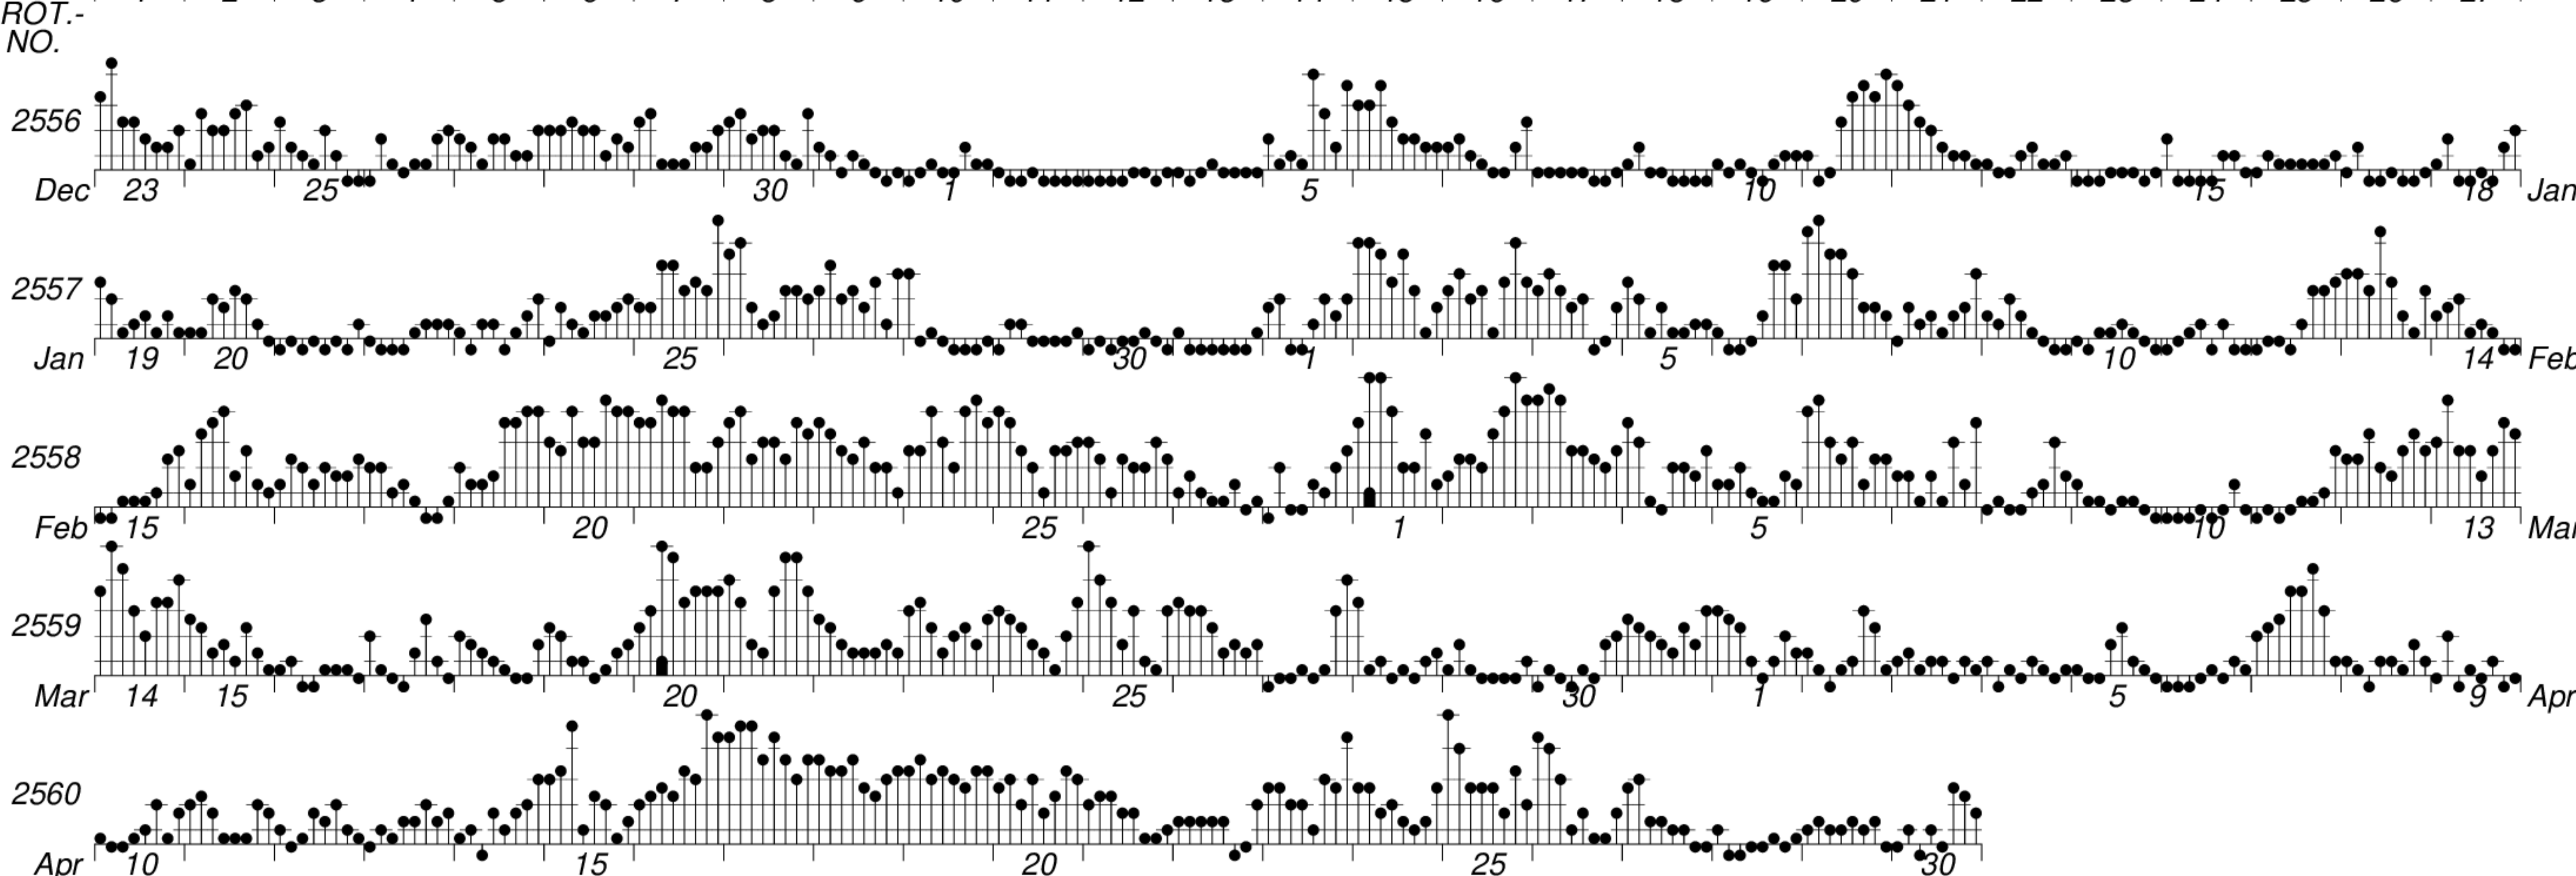

DAYS IN SOLAR ROTATION INTERVAL

1 2 3 4 5 6 7 8 9 10 11 12 13 14 15 16 17 18 19 20 21 22 23 24 25 26 27

KEY

▲ = sudden commencement

GFZ German Research Centre for Geosciences
**PLANETARY MAGNETIC
 THREE-HOUR-RANGE INDICES**

Kp till 2021 Apr 30