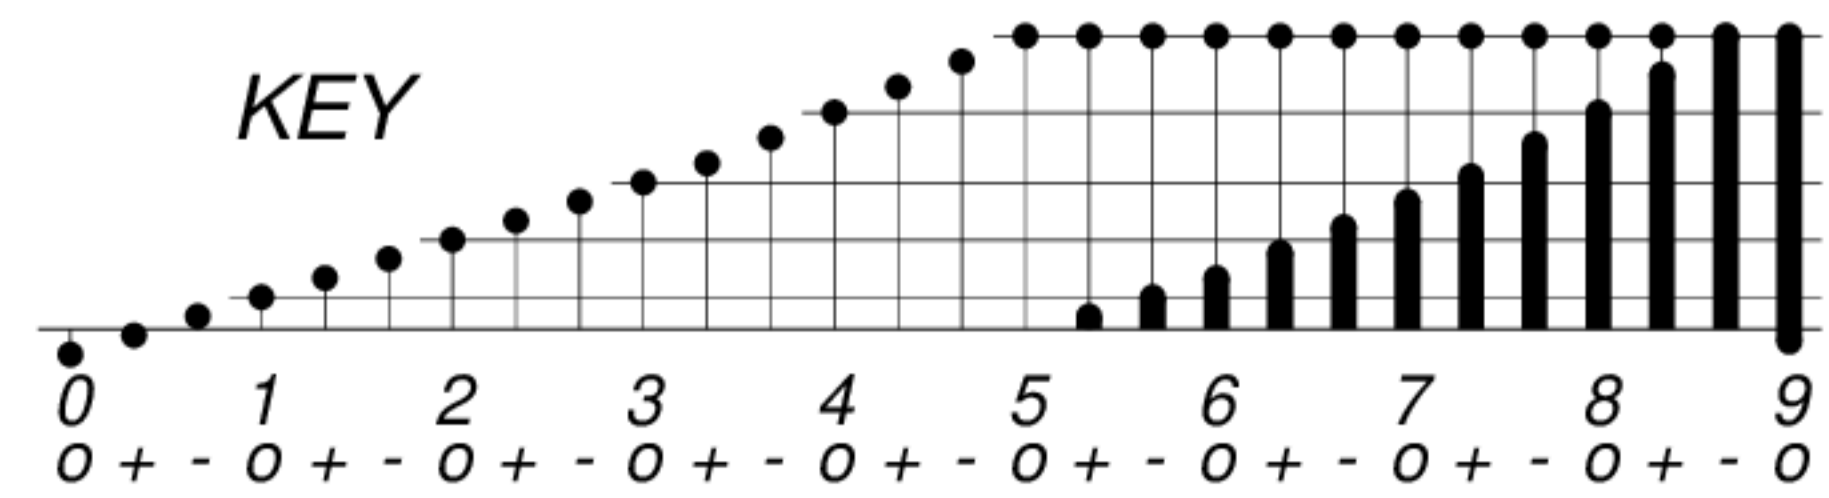

DAYS IN SOLAR ROTATION INTERVAL

1 2 3 4 5 6 7 8 9 10 11 12 13 14 15 16 17 18 19 20 21 22 23 24 25 26 27

KEY

▲ = sudden commencement

GFZ German Research Centre for Geosciences
**PLANETARY MAGNETIC
 THREE-HOUR-RANGE INDICES**

Kp till 2021 Apr 30