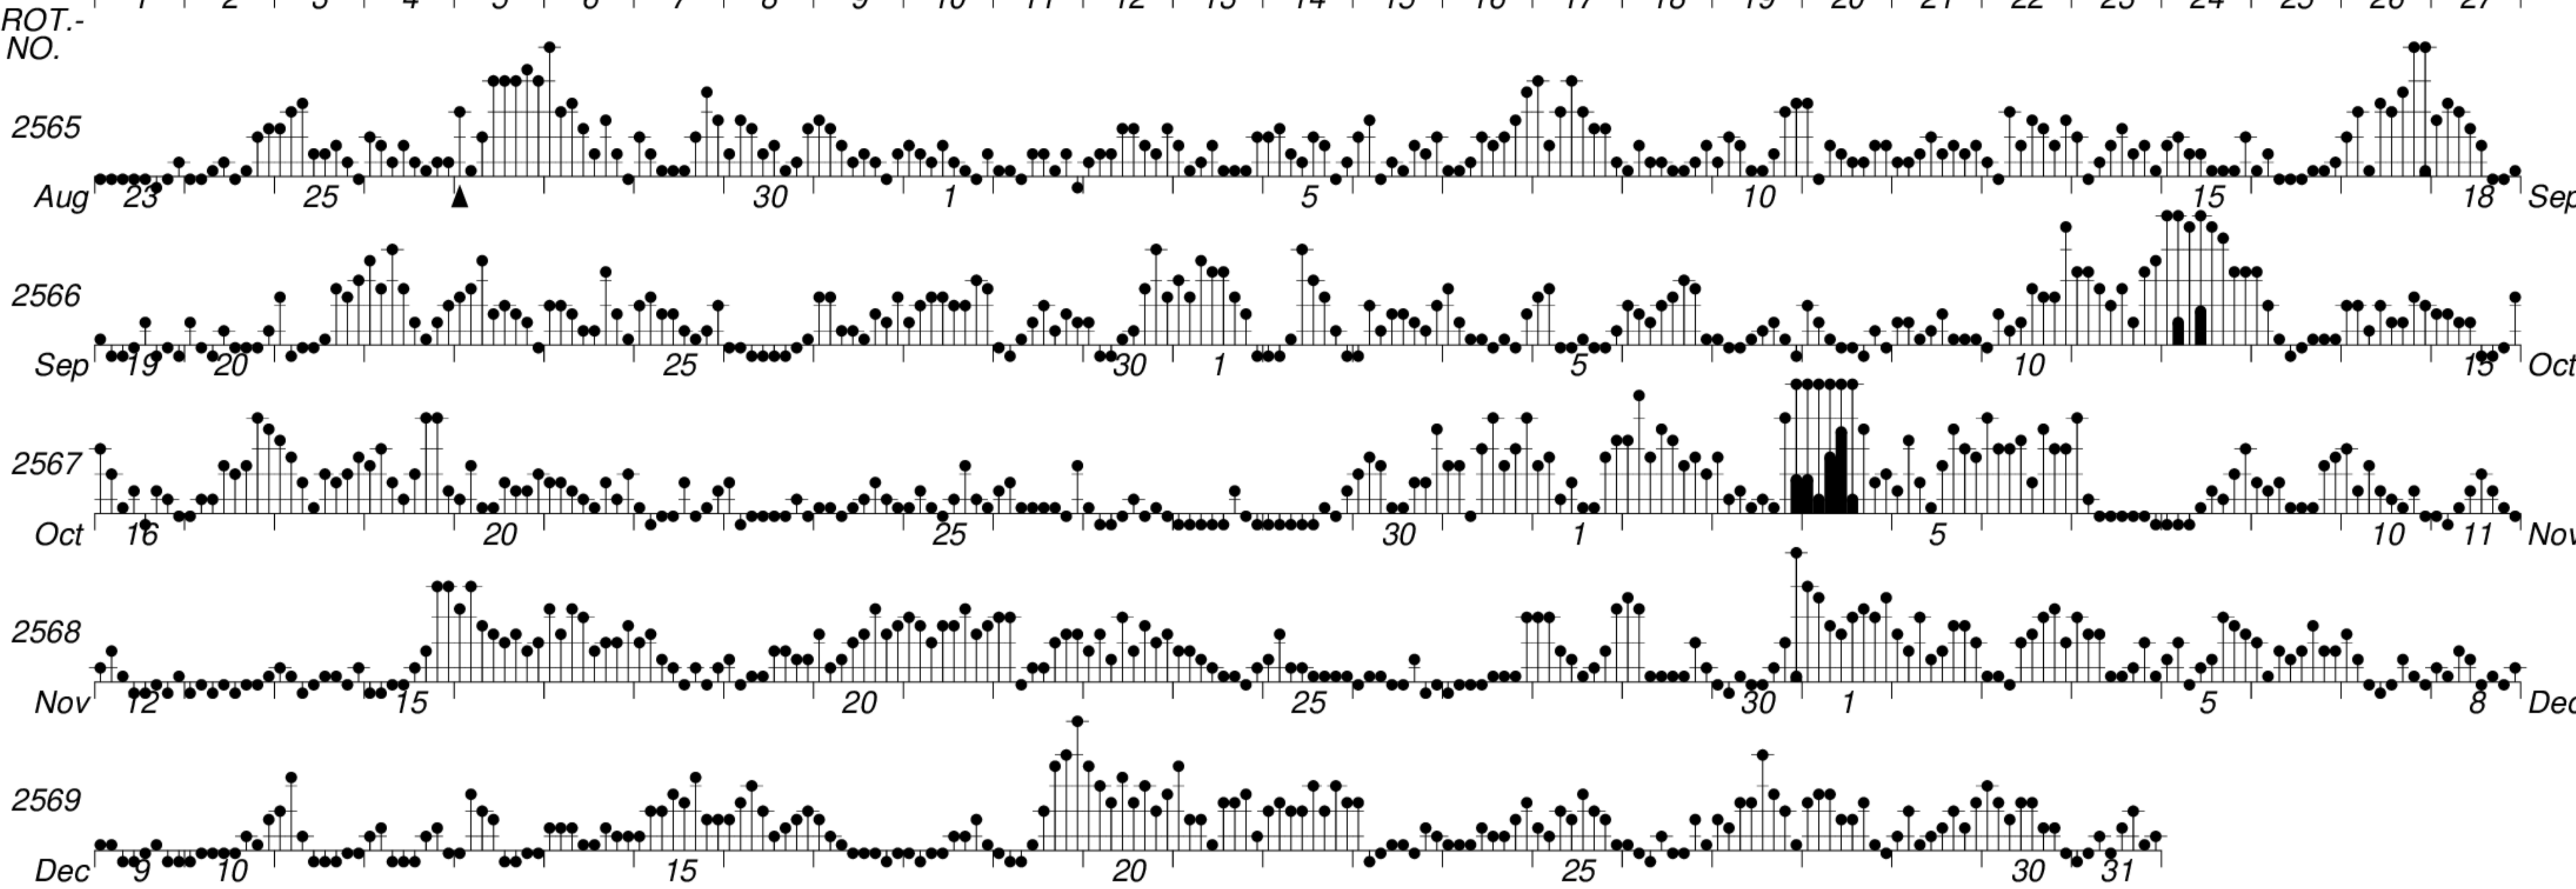

DAYS IN SOLAR ROTATION INTERVAL

1 2 3 4 5 6 7 8 9 10 11 12 13 14 15 16 17 18 19 20 21 22 23 24 25 26 27

KEY

▲ = sudden commencement

GFZ German Research Centre for Geosciences
**PLANETARY MAGNETIC
 THREE-HOUR-RANGE INDICES**

Kp till 2021 Dec 31