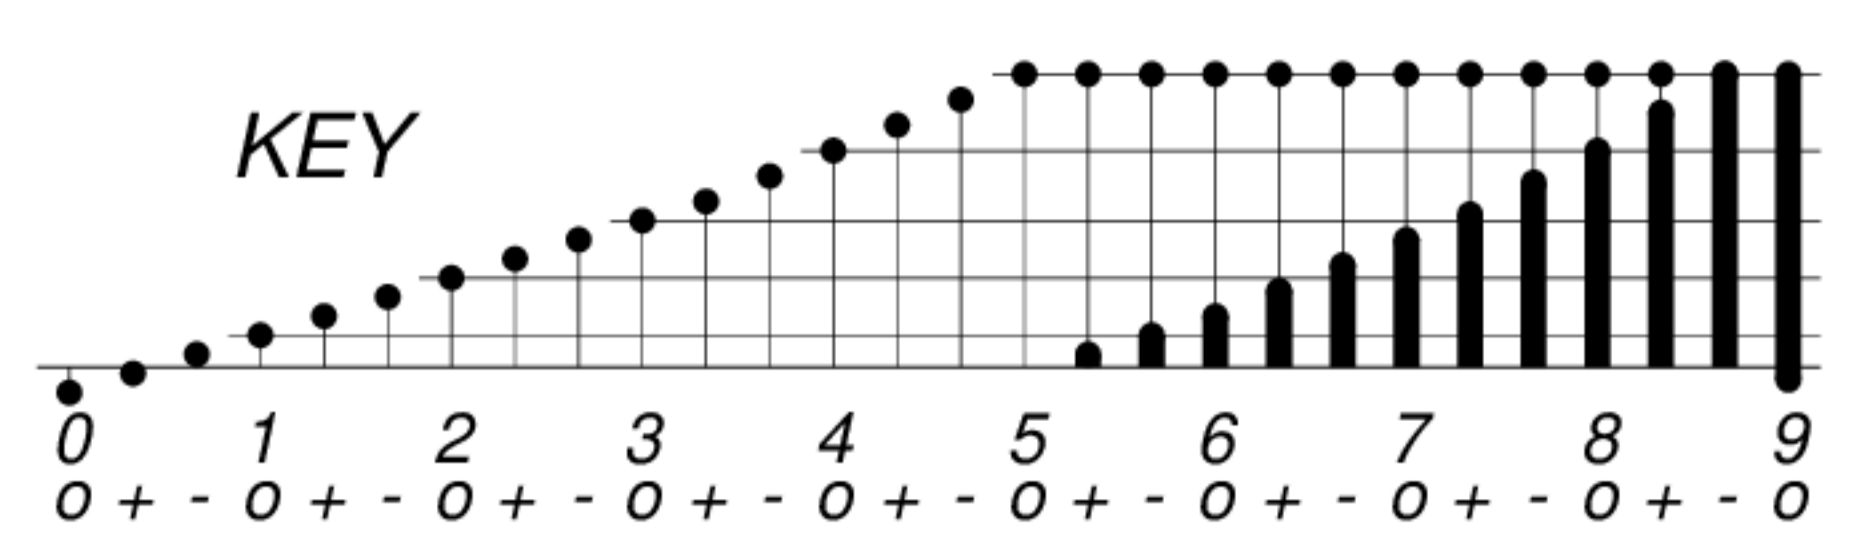

ROT.-NO.

KEY

▲ = sudden commencement

GFZ German Research Centre for Geosciences  
**PLANETARY MAGNETIC  
 THREE-HOUR-RANGE INDICES**  
 Kp 1944