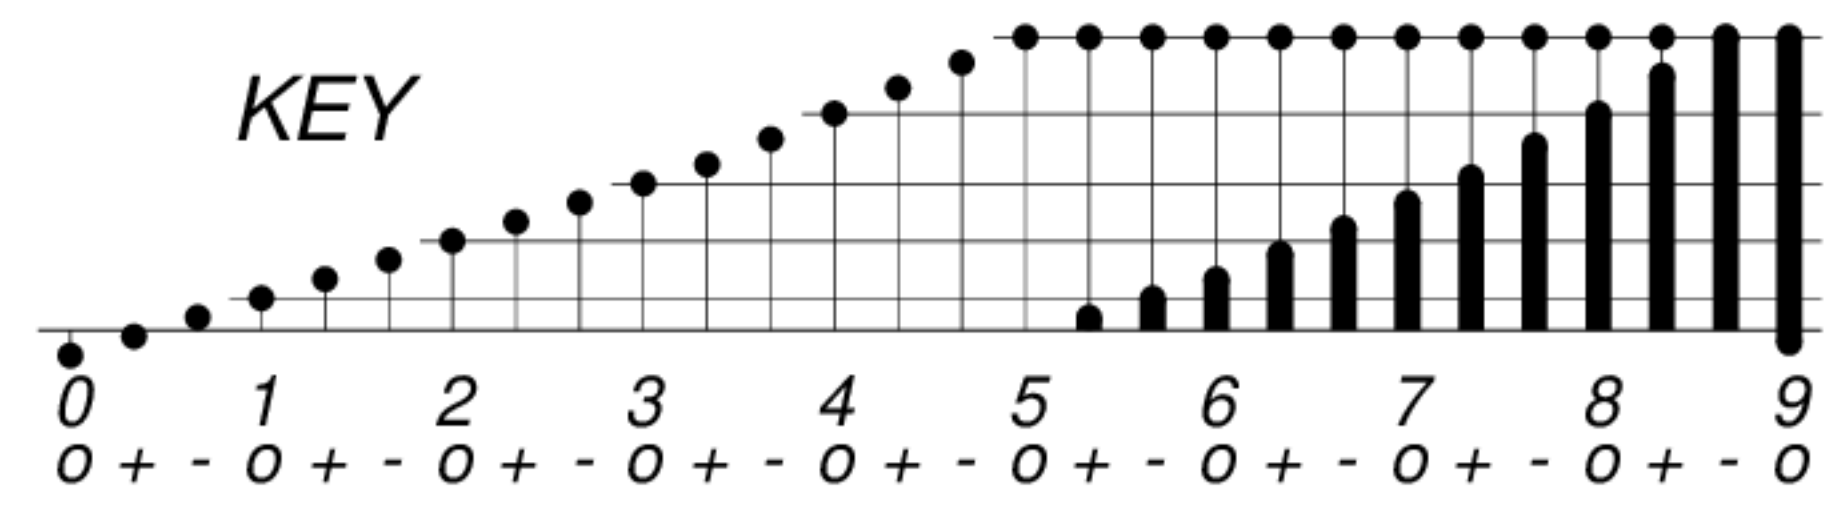

DAYS IN SOLAR ROTATION INTERVAL

1 2 3 4 5 6 7 8 9 10 11 12 13 14 15 16 17 18 19 20 21 22 23 24 25 26 27

ROT.-
NO.

KEY

▲ = sudden
commencement

GFZ German Research Centre for Geosciences
**PLANETARY MAGNETIC
THREE-HOUR-RANGE INDICES**
Kp 1977