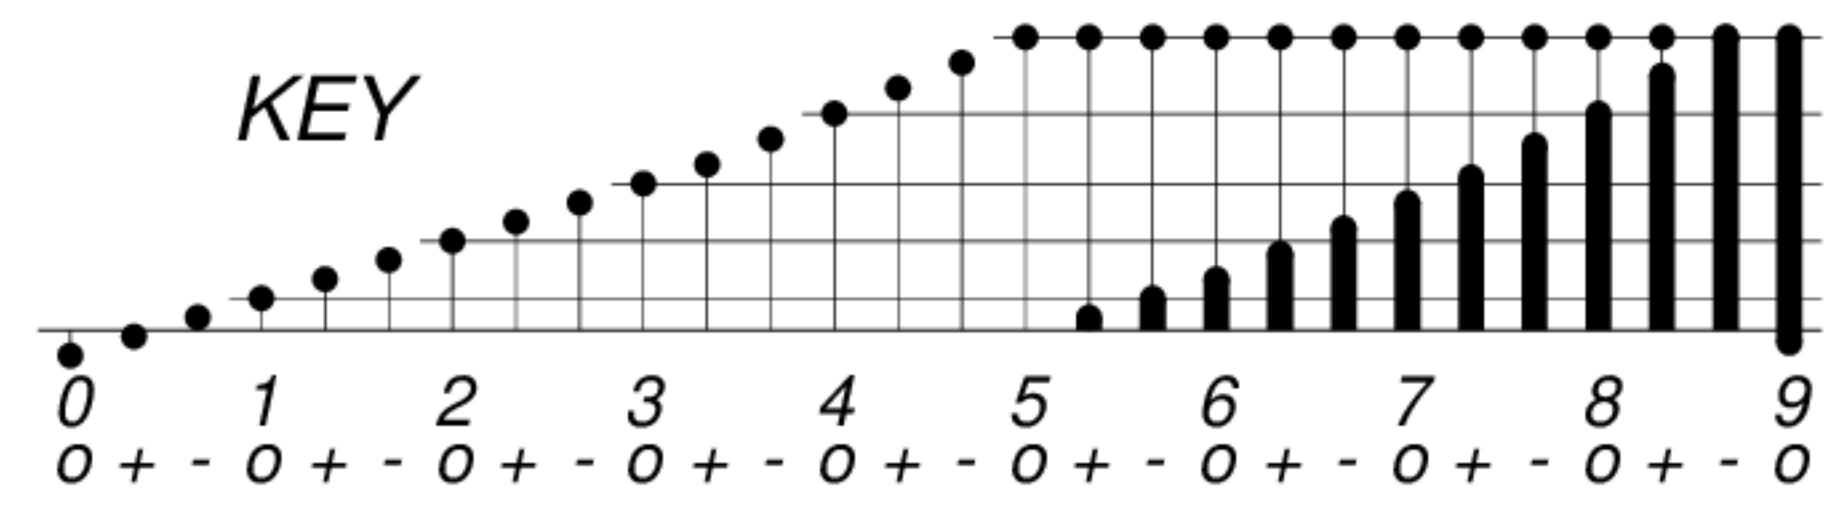

DAYS IN SOLAR ROTATION INTERVAL

1 2 3 4 5 6 7 8 9 10 11 12 13 14 15 16 17 18 19 20 21 22 23 24 25 26 27

ROT.-
NO.

1988

1979

KEY

▲ = sudden
commencement

GFZ German Research Centre for Geosciences
**PLANETARY MAGNETIC
THREE-HOUR-RANGE INDICES**
Kp 1979