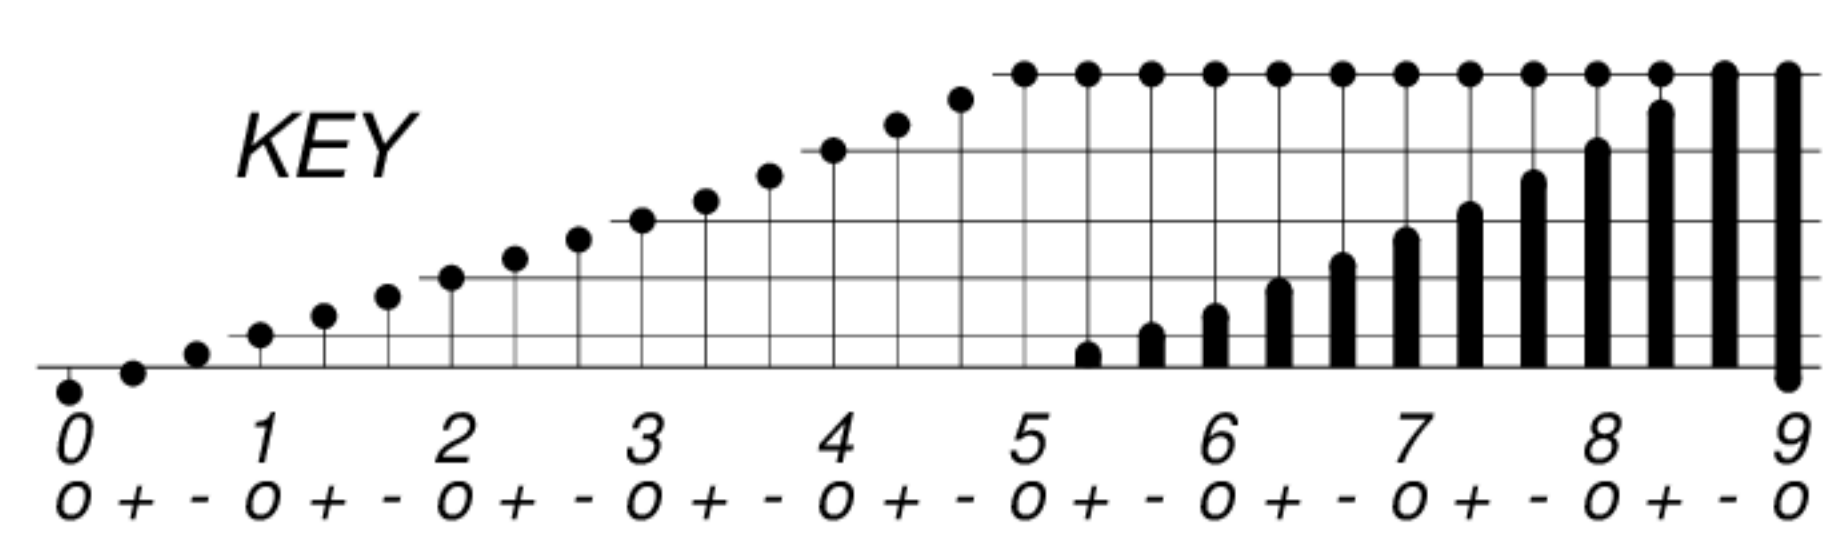

DAYS IN SOLAR ROTATION INTERVAL

1 2 3 4 5 6 7 8 9 10 11 12 13 14 15 16 17 18 19 20 21 22 23 24 25 26 27

ROT.-
NO.

2016

KEY

▲ = sudden commencement

GFZ German Research Centre for Geosciences
**PLANETARY MAGNETIC
 THREE-HOUR-RANGE INDICES**
Kp 2016