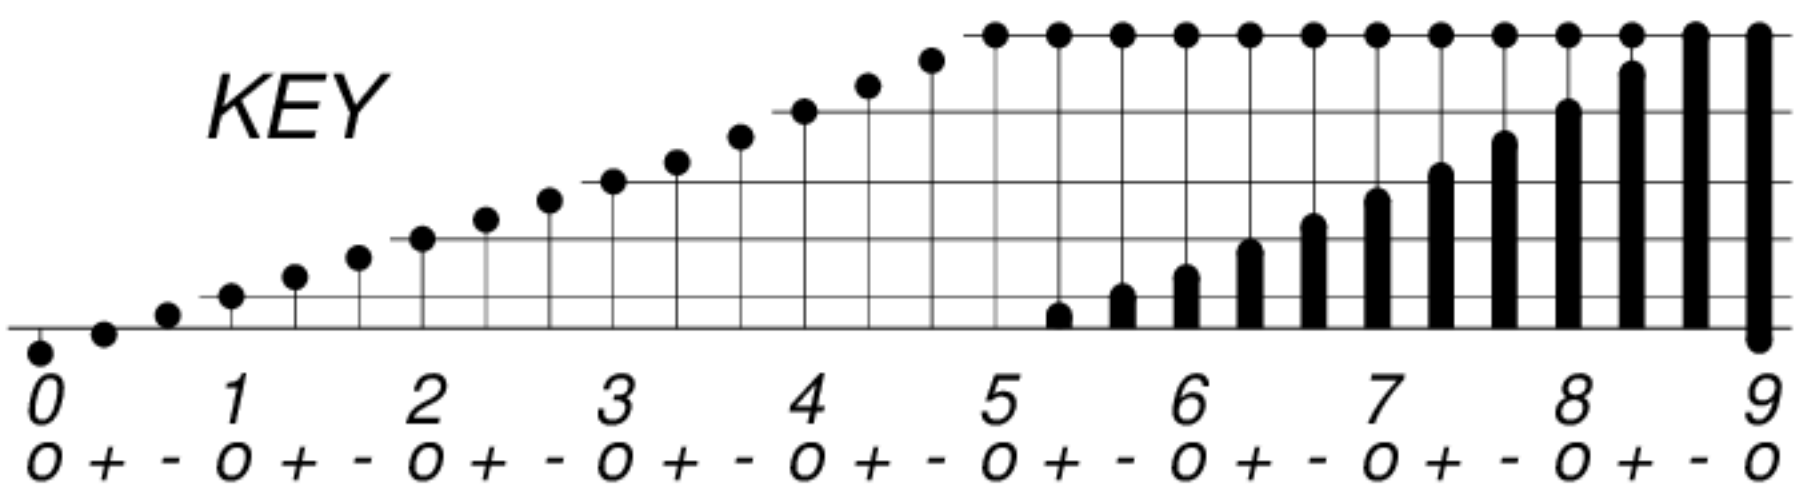

DAYS IN SOLAR ROTATION INTERVAL

1 2 3 4 5 6 7 8 9 10 11 12 13 14 15 16 17 18 19 20 21 22 23 24 25 26 27

ROT.-
NO.

2021

KEY

▲ = sudden
commencement

GFZ German Research Centre for Geosciences
**PLANETARY MAGNETIC
THREE-HOUR-RANGE INDICES**
Kp till 2021 Sep 30