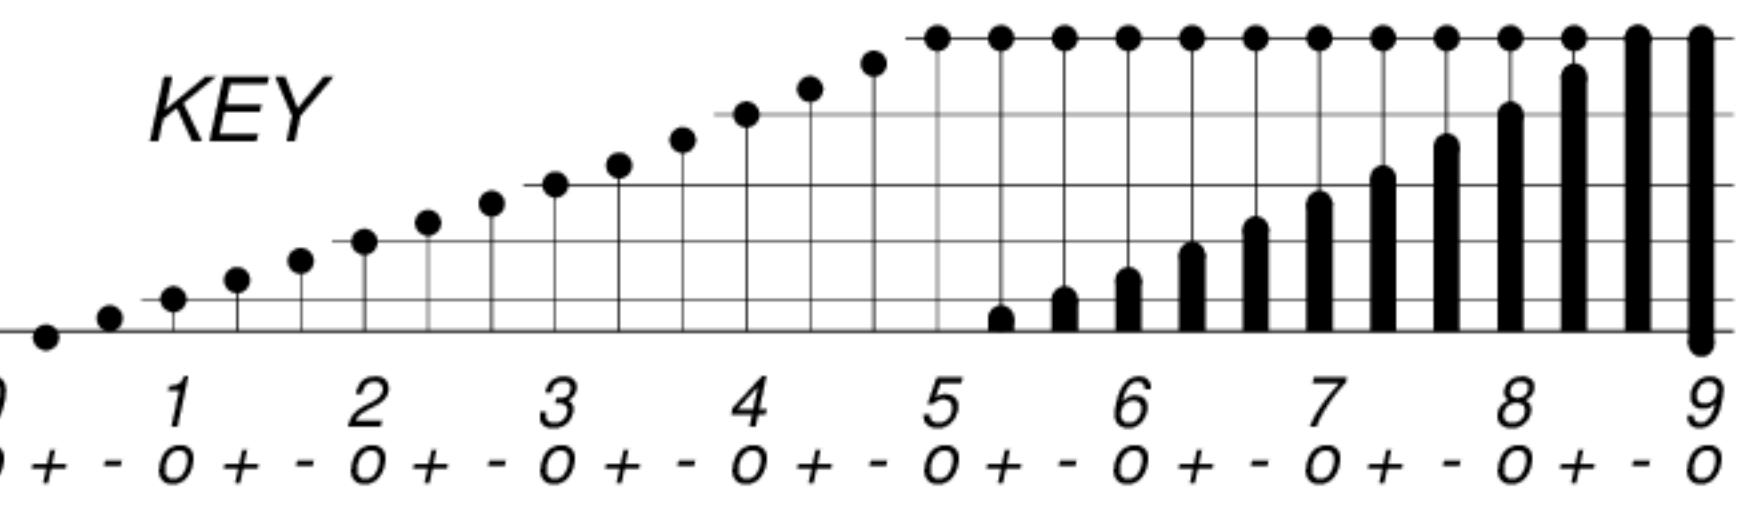

DAYS IN SOLAR ROTATION INTERVAL

1 2 3 4 5 6 7 8 9 10 11 12 13 14 15 16 17 18 19 20 21 22 23 24 25 26 27

ROT.-NO.

2022

▲ = sudden commencement

GFZ German Research Centre for Geosciences
**PLANETARY MAGNETIC
 THREE-HOUR-RANGE INDICES**
Kp 2022