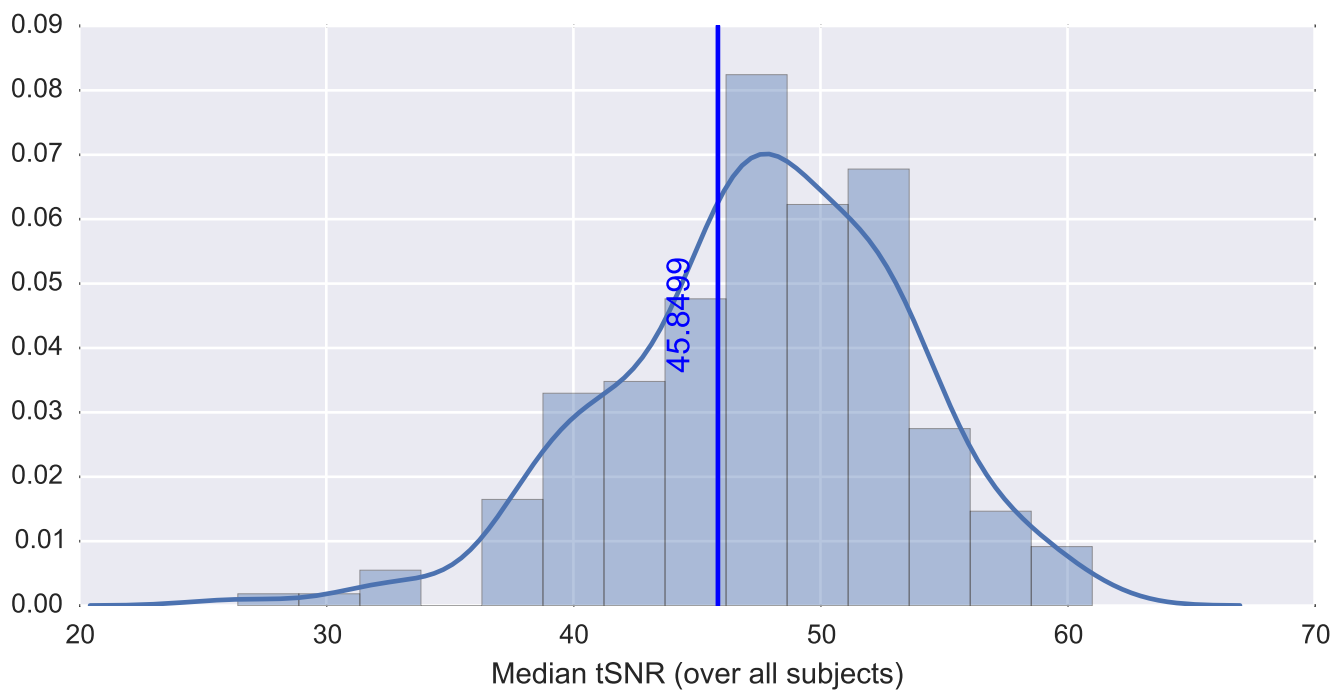

Mean EPI

Brain mask

tSNR

motion

fieldmap correction

coregistration