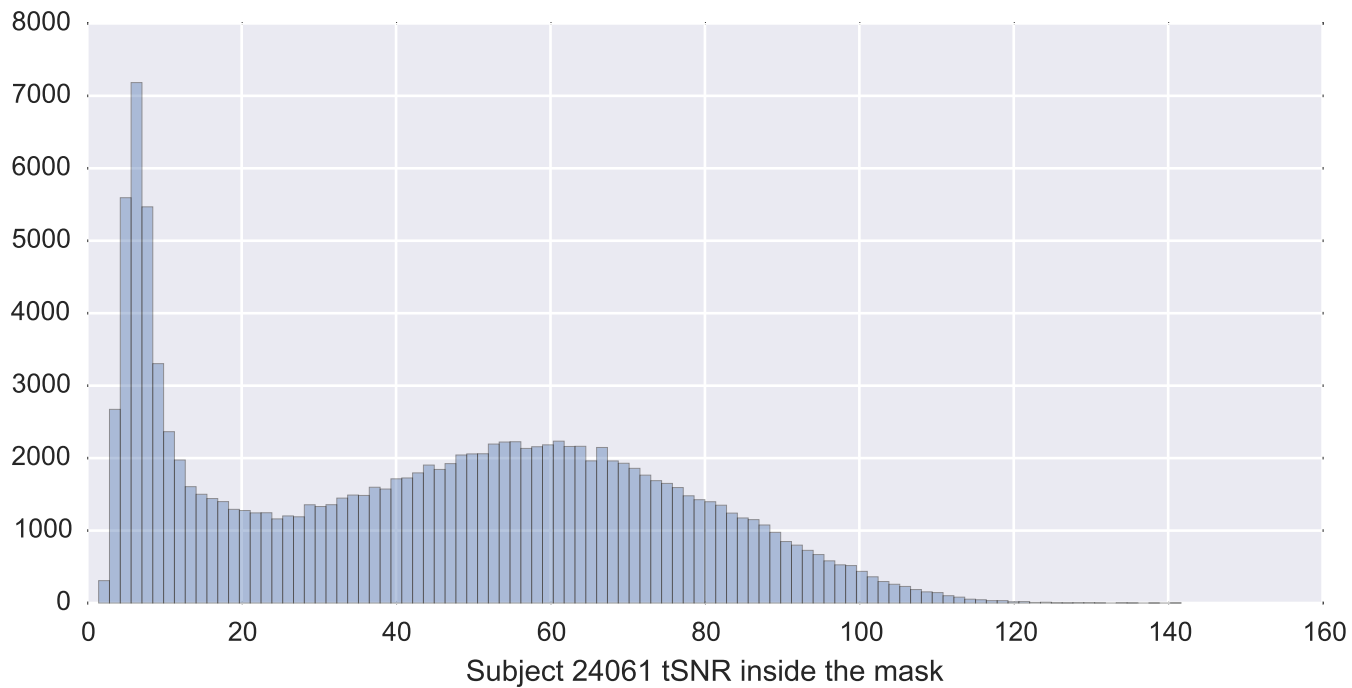

Mean EPI

Brain mask

tSNR

motion

fieldmap correction

coregistration