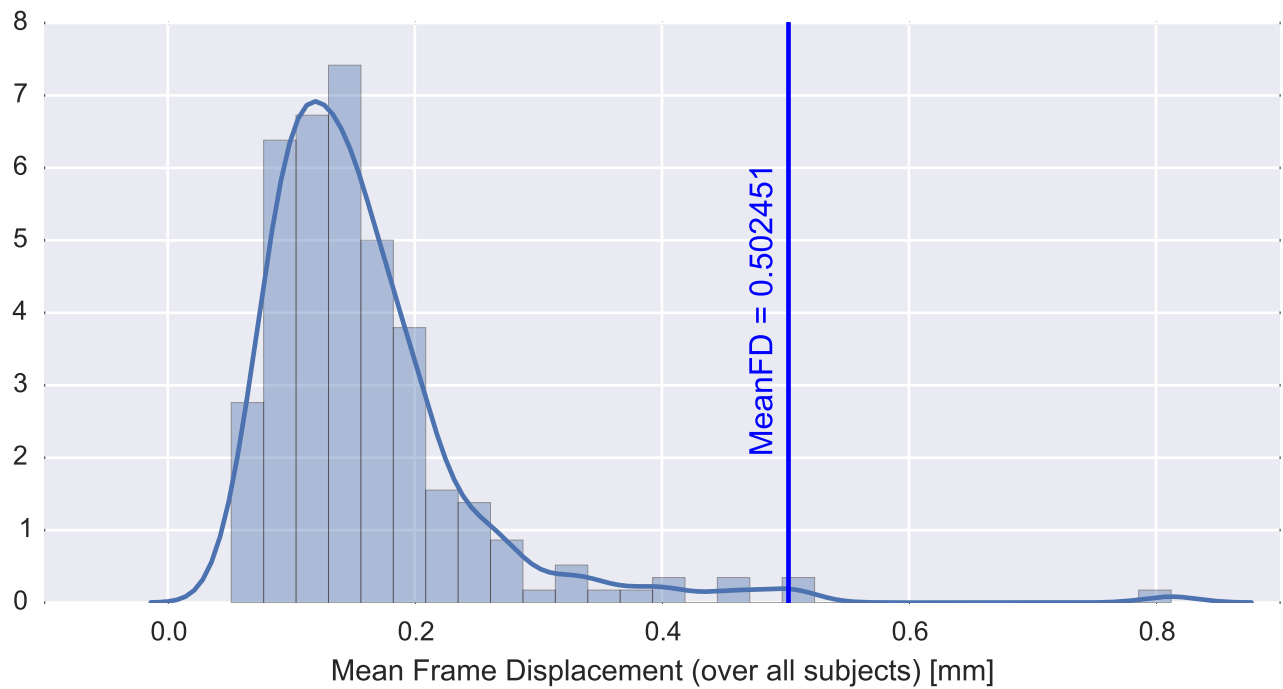

Mean EPI

Brain mask

tSNR

motion

fieldmap correction

coregistration