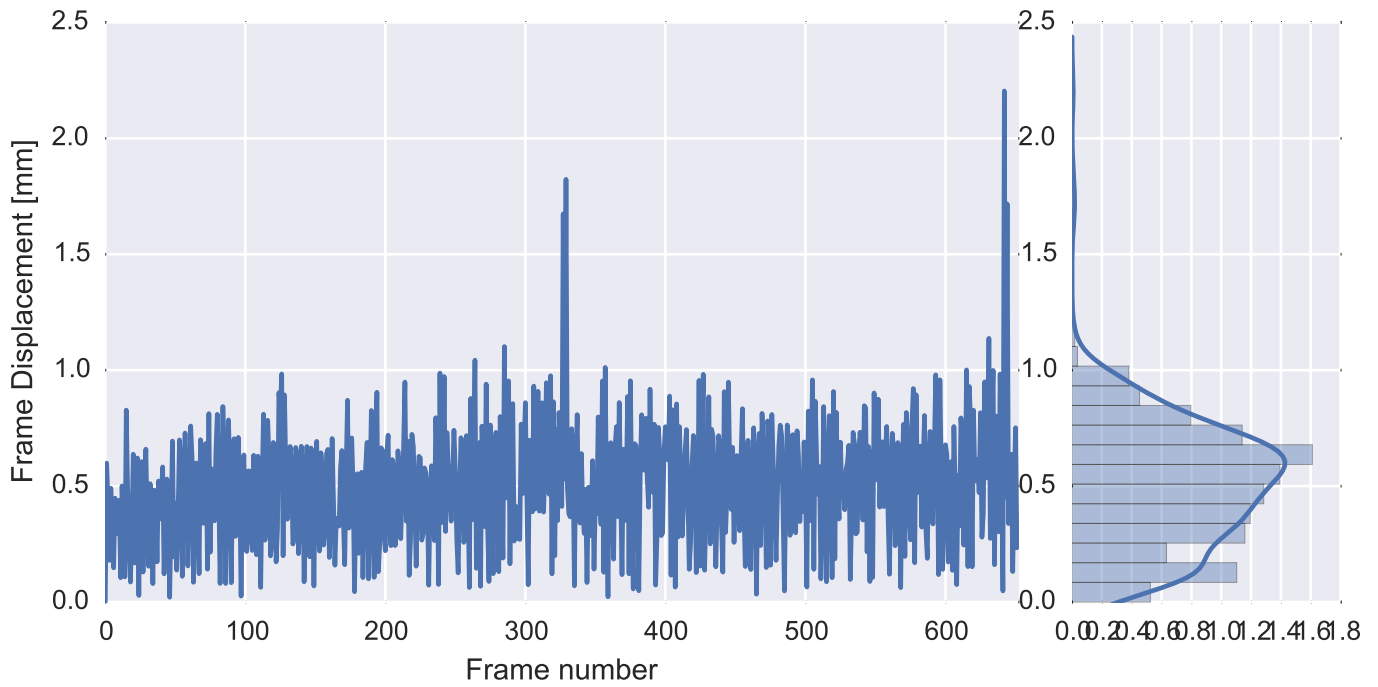

Mean EPI

Brain mask

tSNR

motion

fieldmap correction

coregistration