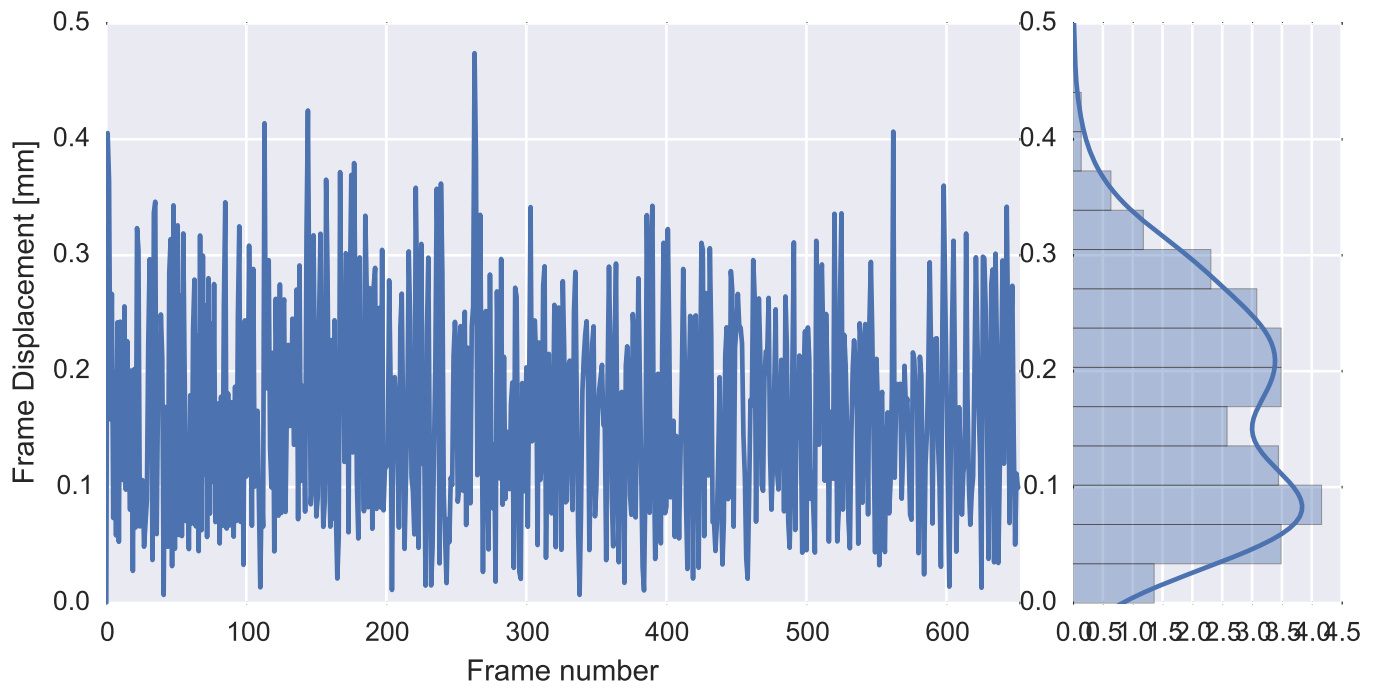

Mean EPI

Brain mask

tSNR

# fieldmap correction