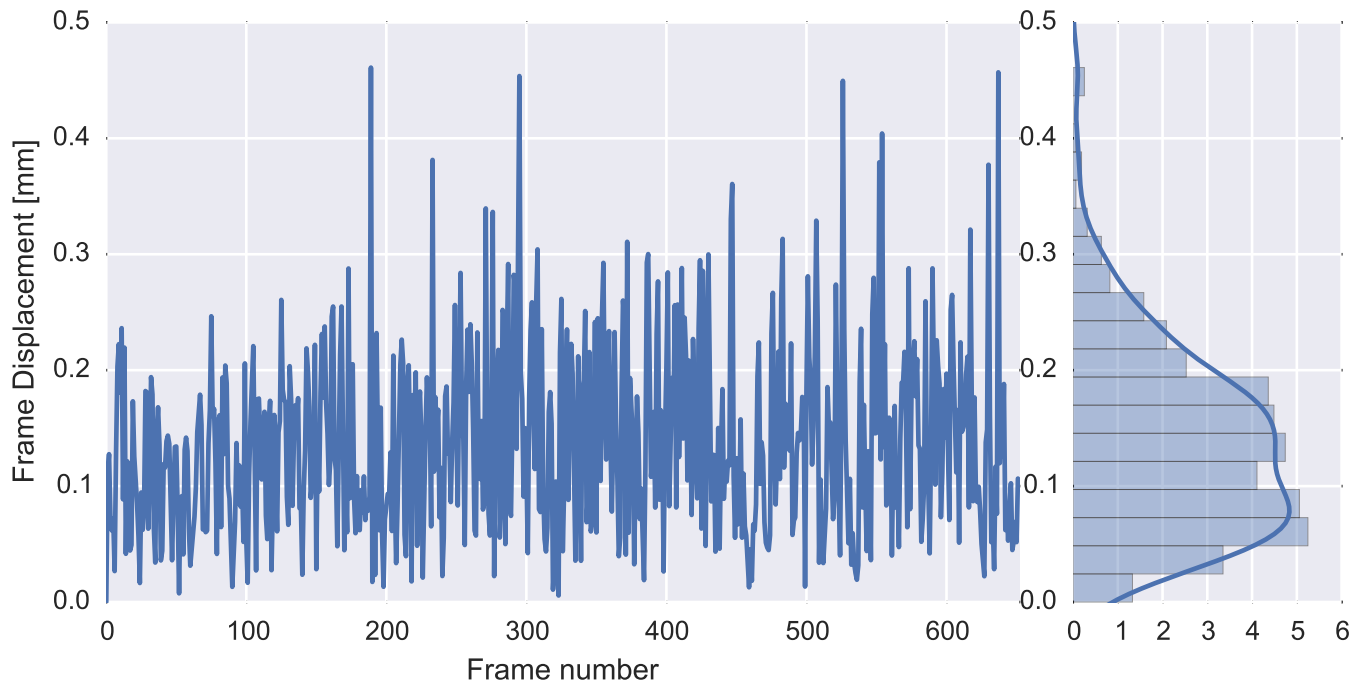

Mean EPI

Brain mask

tSNR

motion

fieldmap correction

coregistration