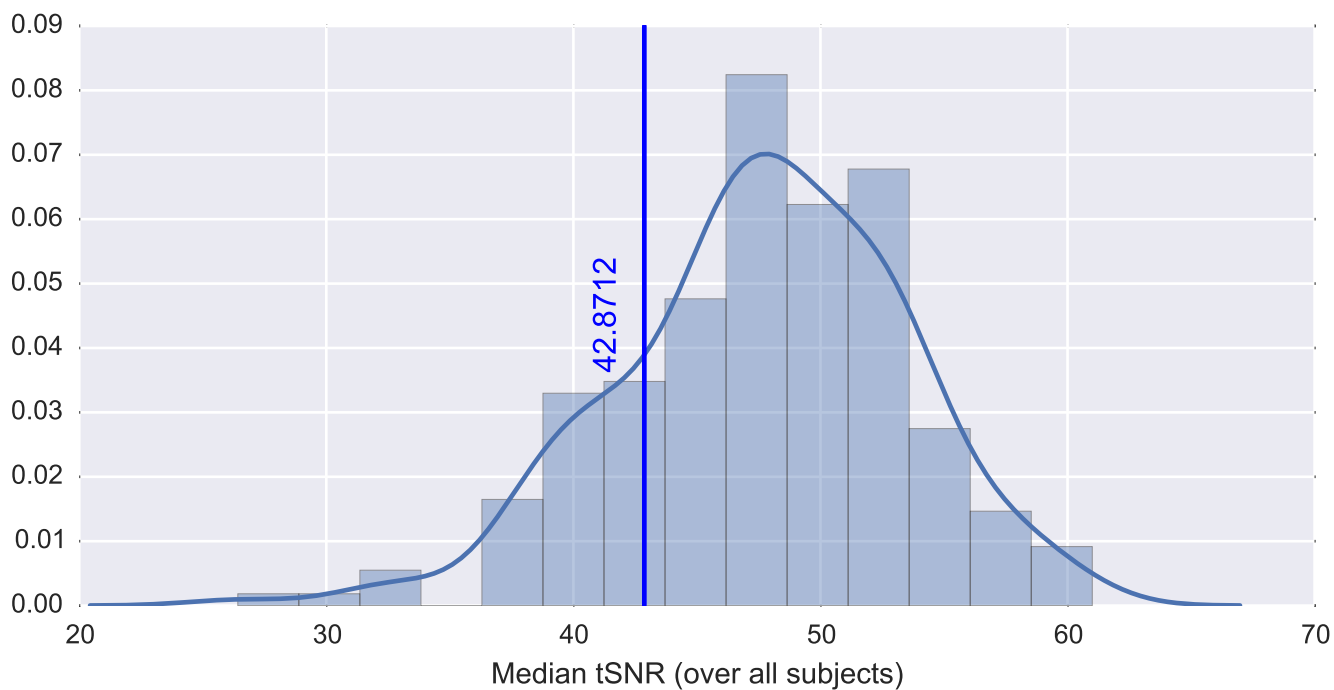

Mean EPI

Brain mask

tSNR

motion

fieldmap correction

coregistration