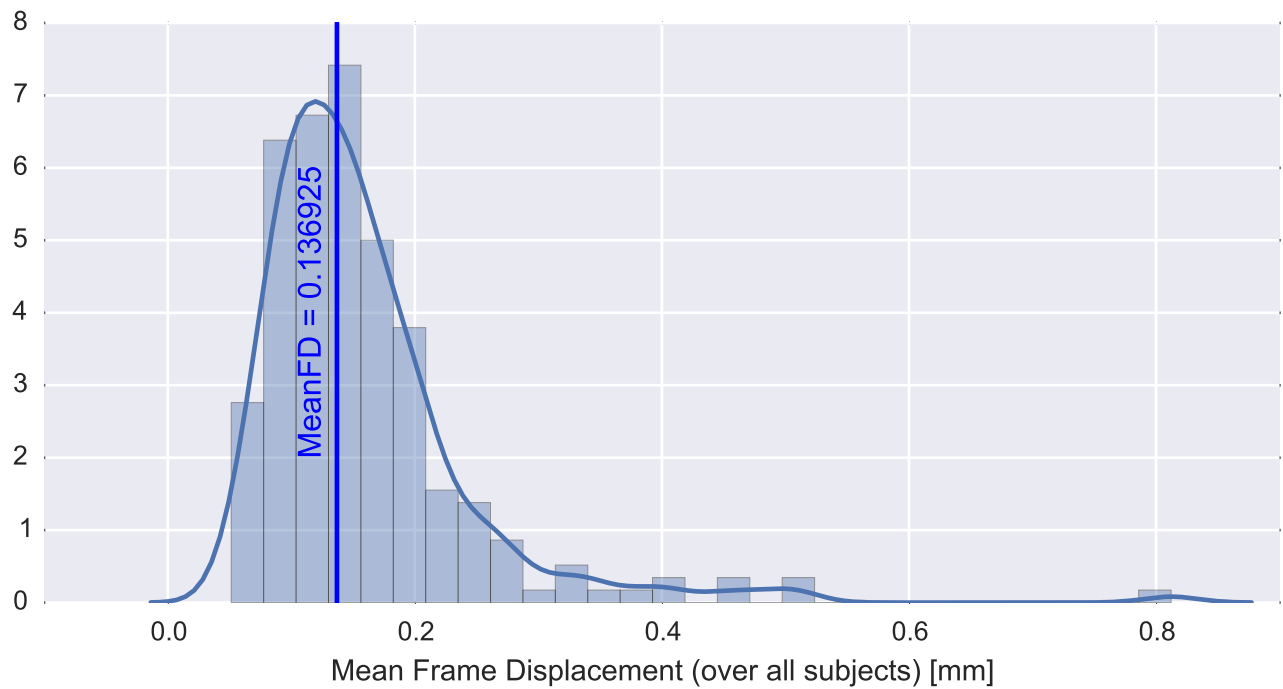

Mean EPI

Brain mask

tSNR

motion

fieldmap correction

coregistration