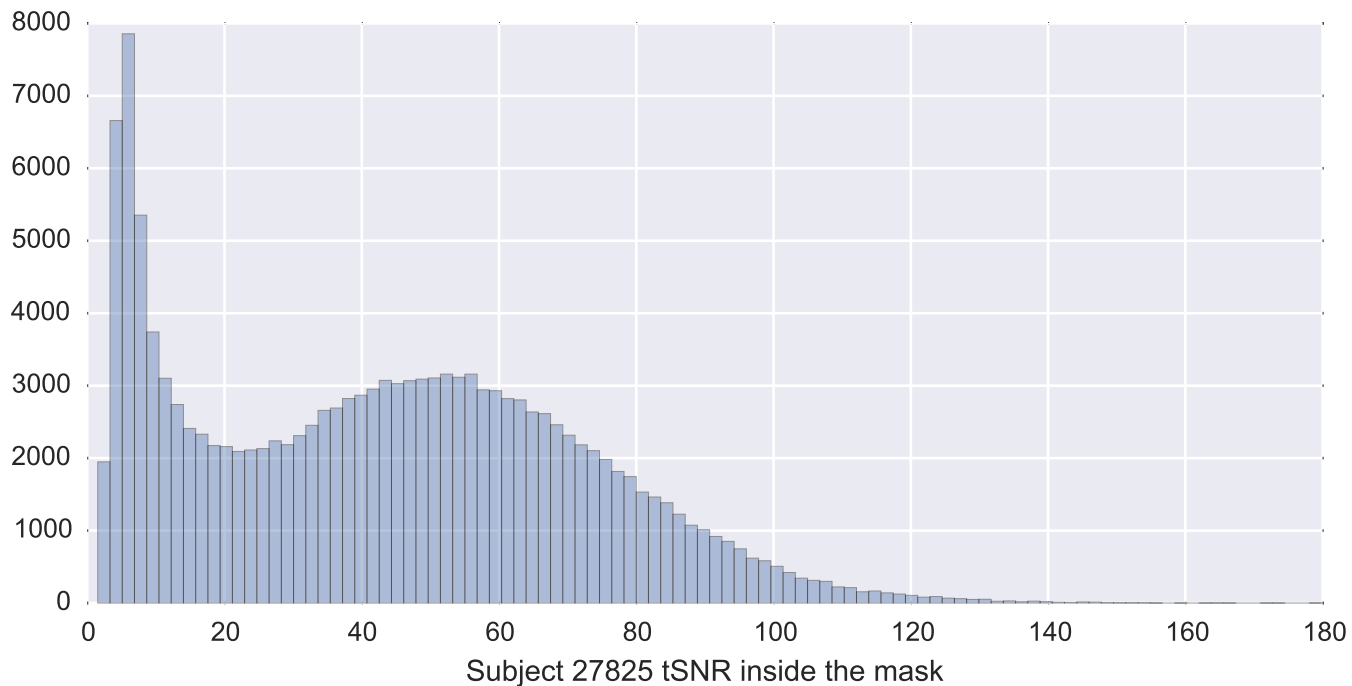

Mean EPI

Brain mask

tSNR

motion

fieldmap correction

coregistration