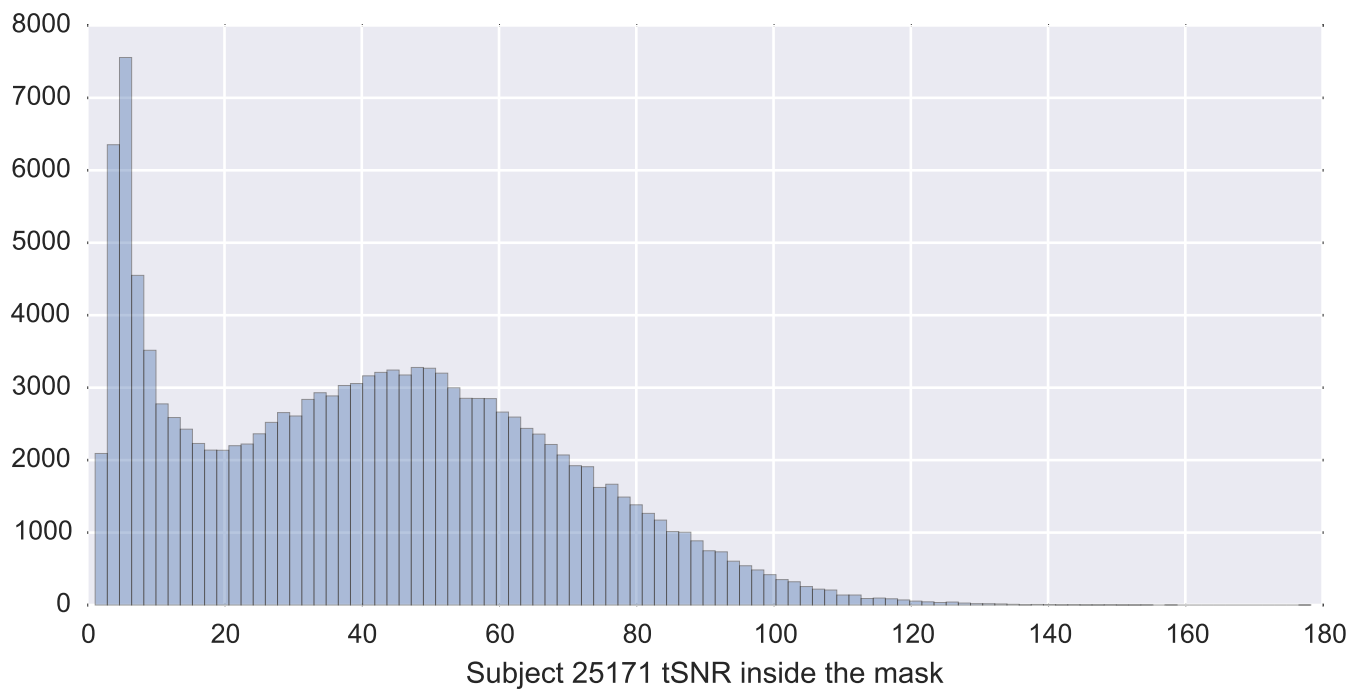

Mean EPI

Brain mask

tSNR

motion

fieldmap correction

coregistration