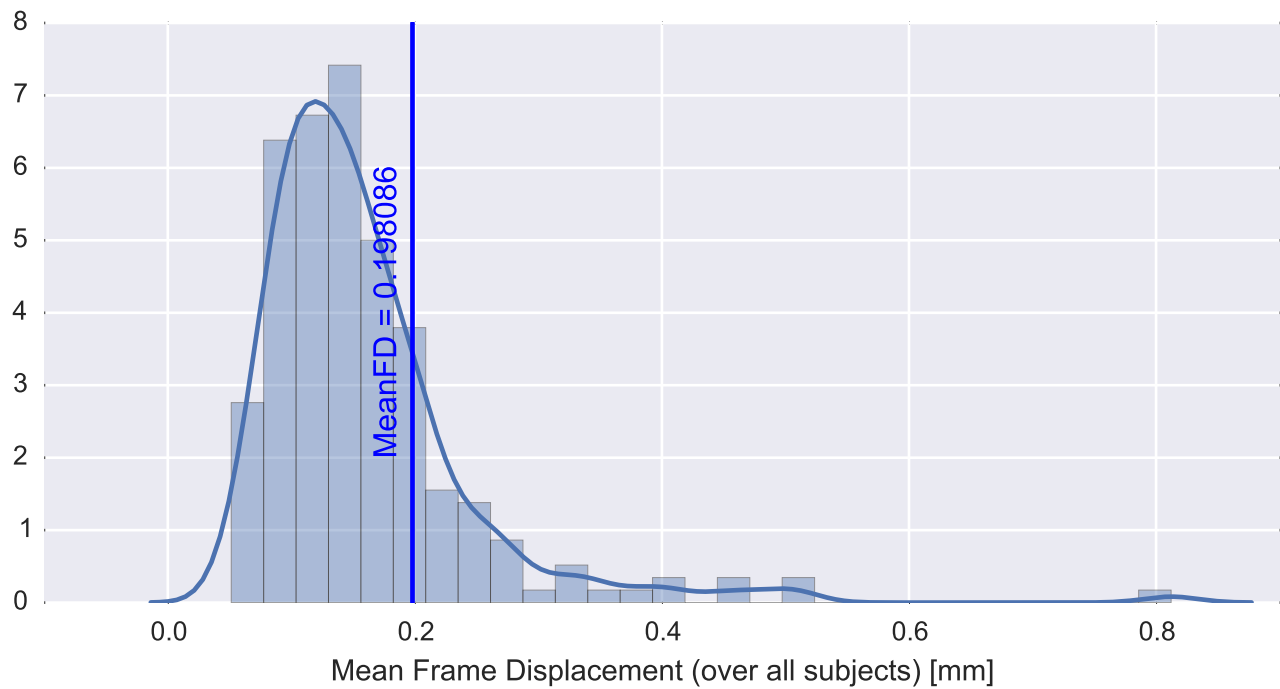

Mean EPI

Brain mask

tSNR

motion

fieldmap correction

coregistration