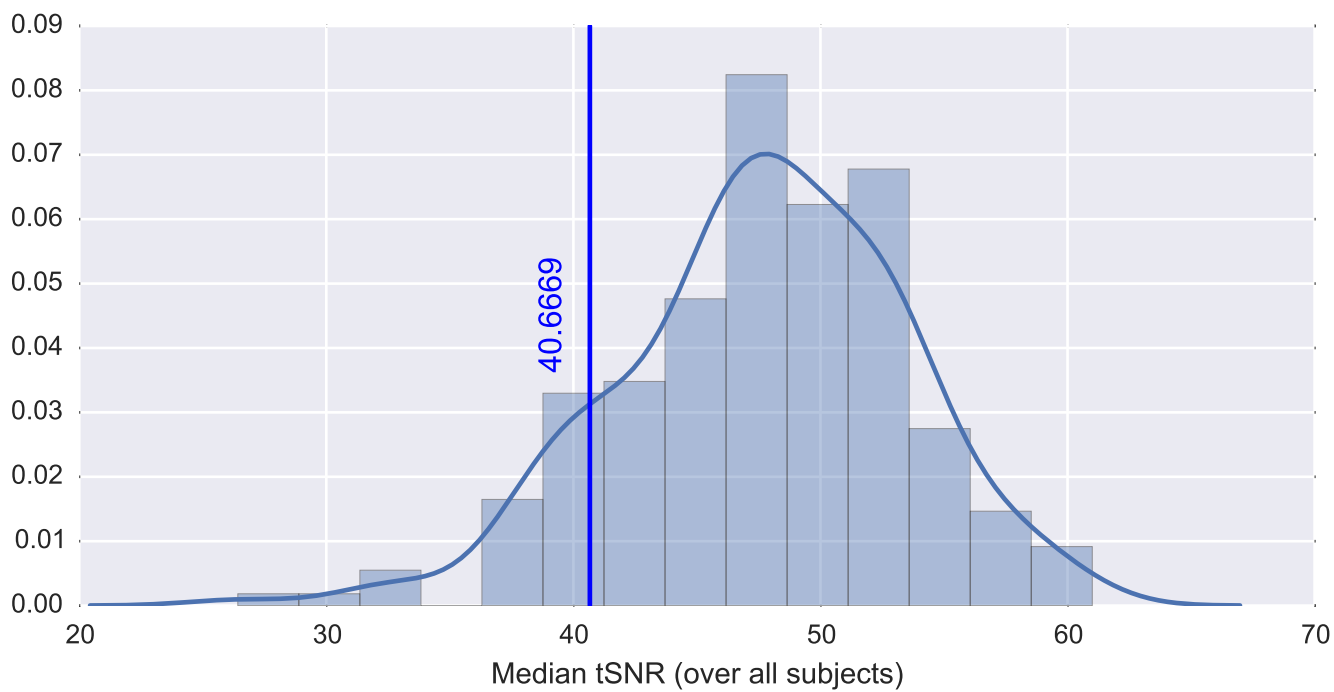

Mean EPI

Brain mask

tSNR

motion

fieldmap correction

coregistration