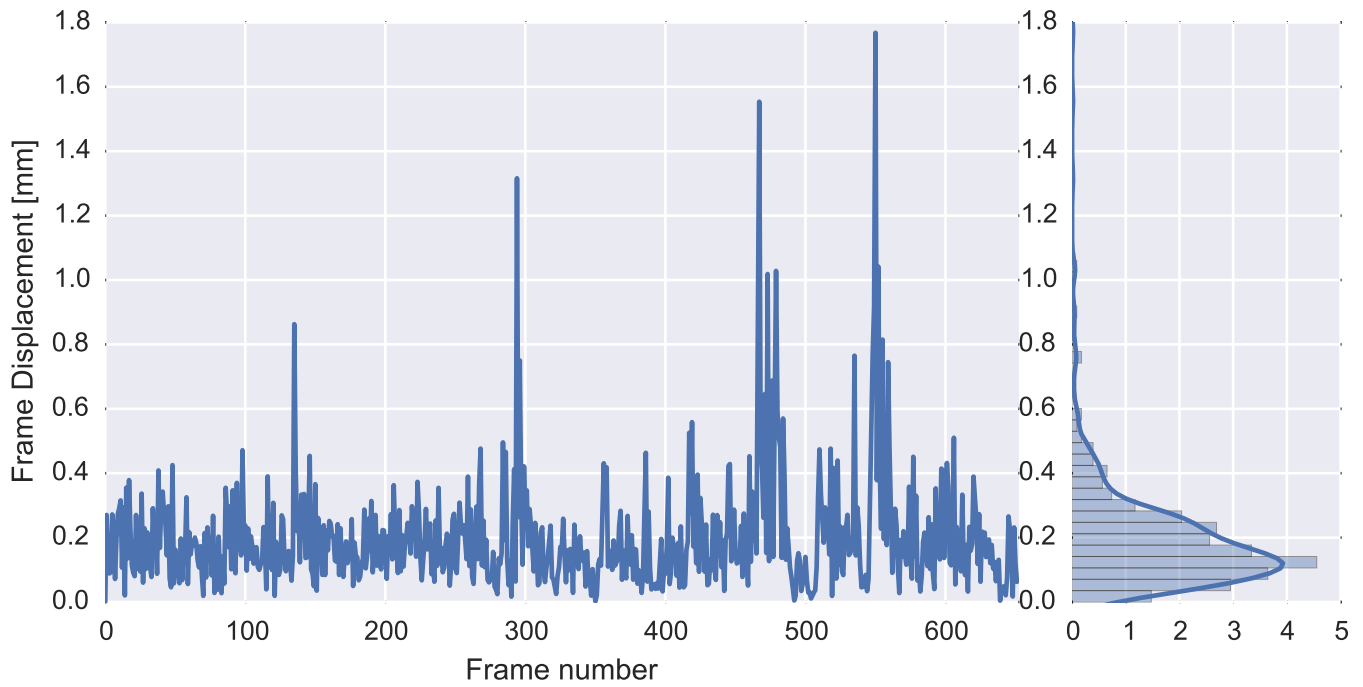

Mean EPI

Brain mask

tSNR

motion

fieldmap correction

coregistration