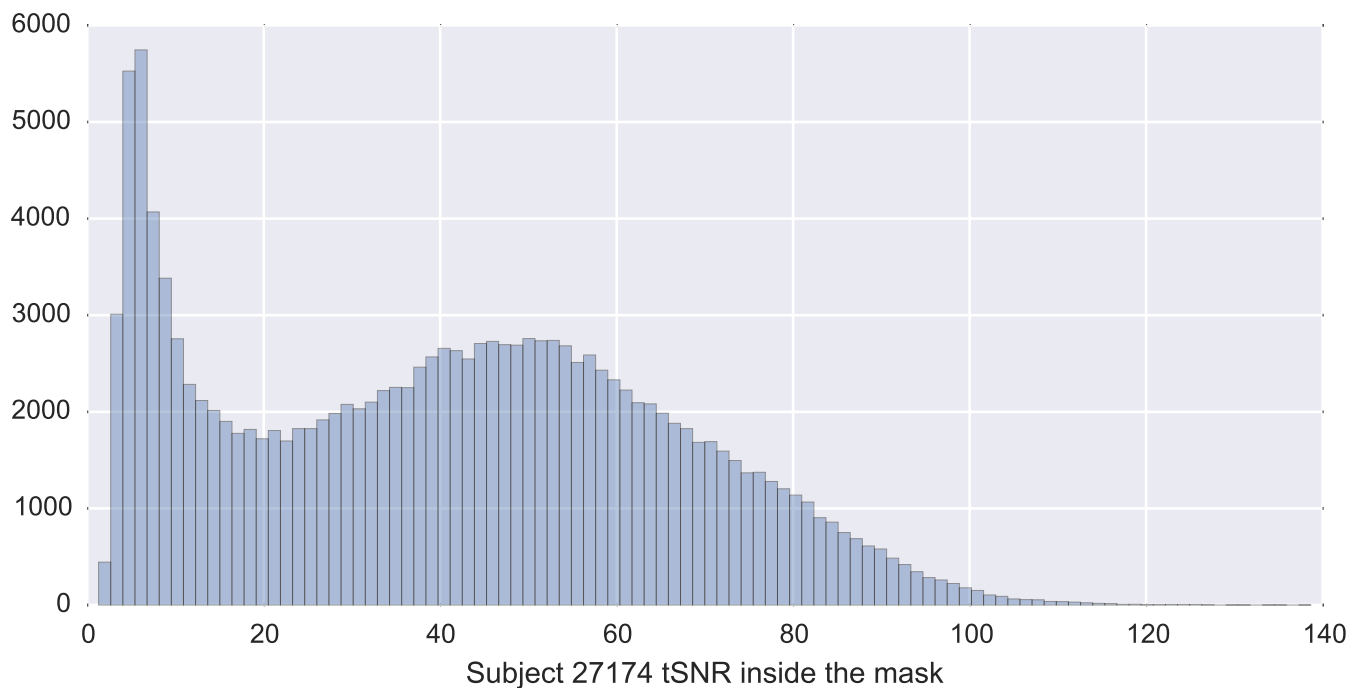

Mean EPI

Brain mask

tSNR

motion

fieldmap correction

coregistration