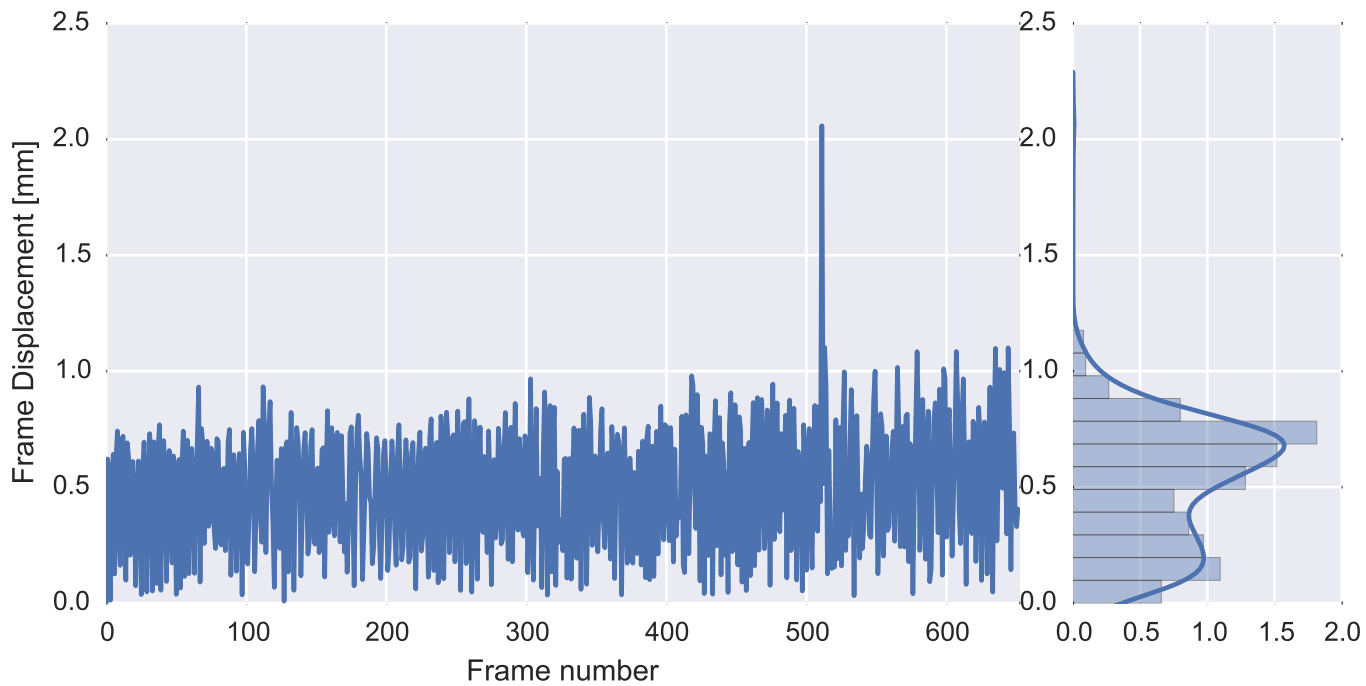

Mean EPI

Brain mask

tSNR

motion

fieldmap correction

coregistration