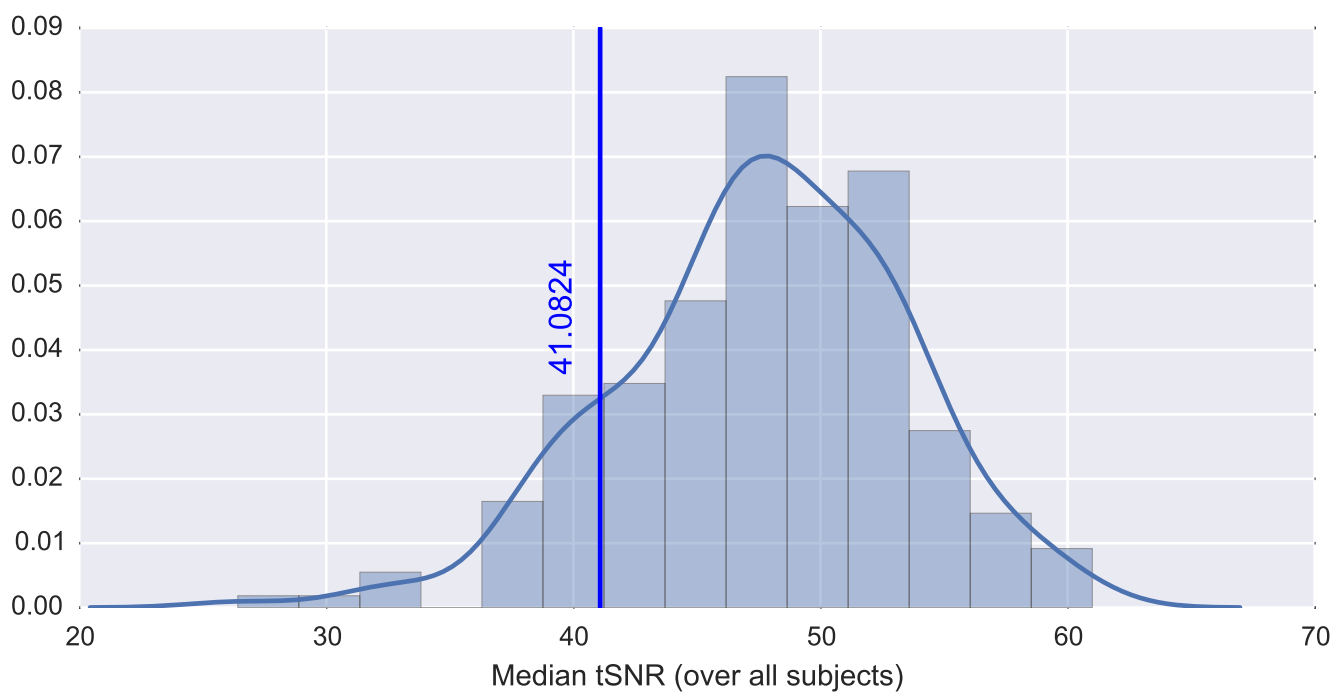

Mean EPI

Brain mask

tSNR

motion

fieldmap correction

coregistration