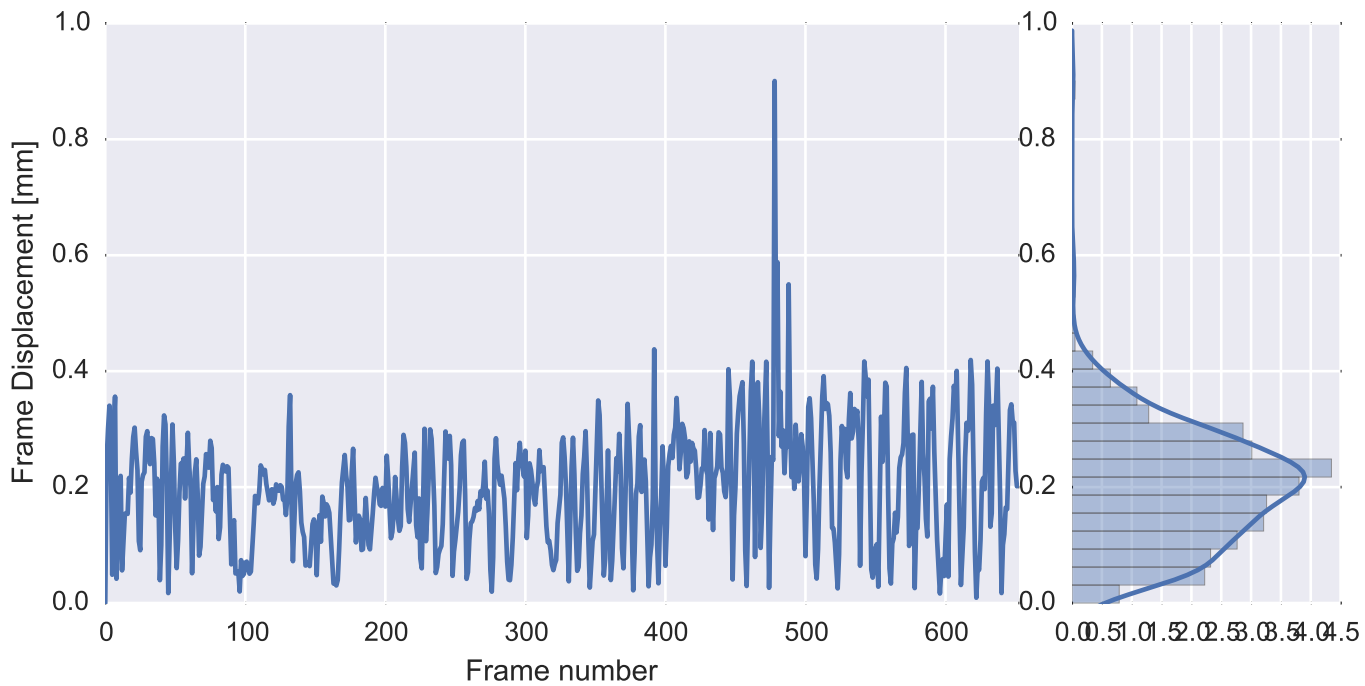

Mean EPI

Brain mask

tSNR

# fieldmap correction