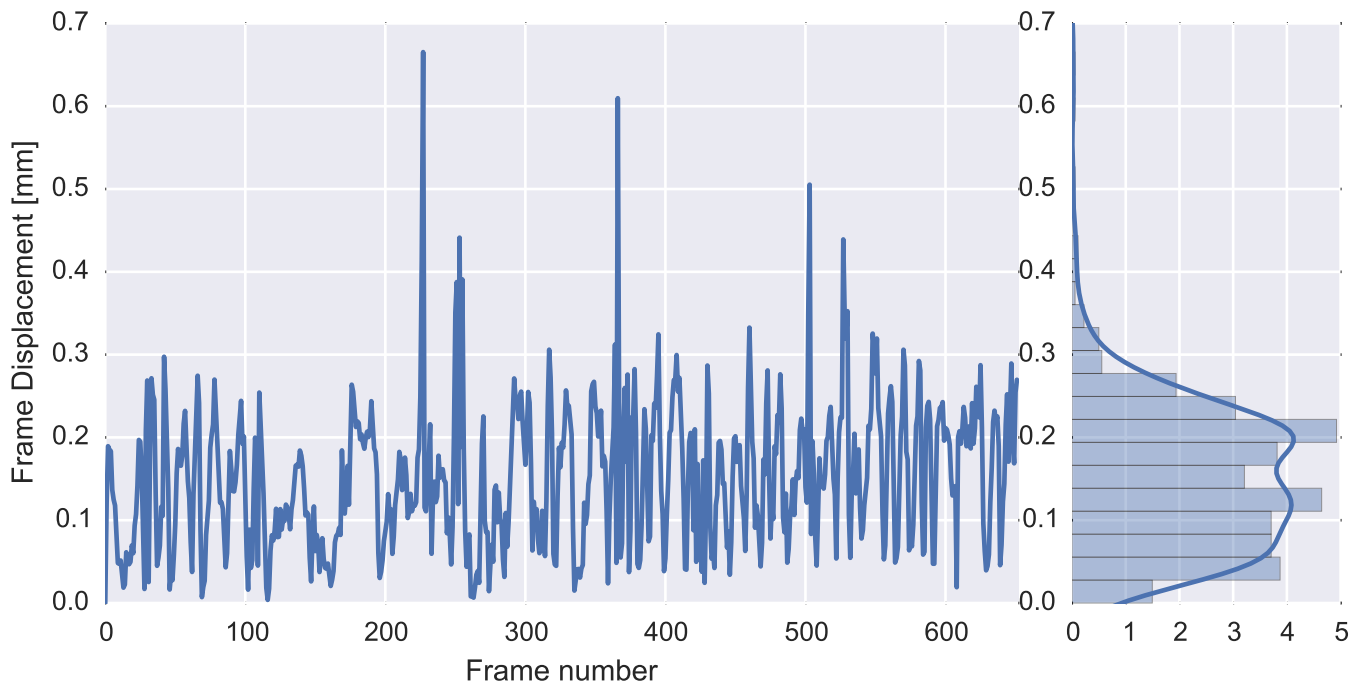

Mean EPI

Brain mask

tSNR

motion

fieldmap correction

coregistration