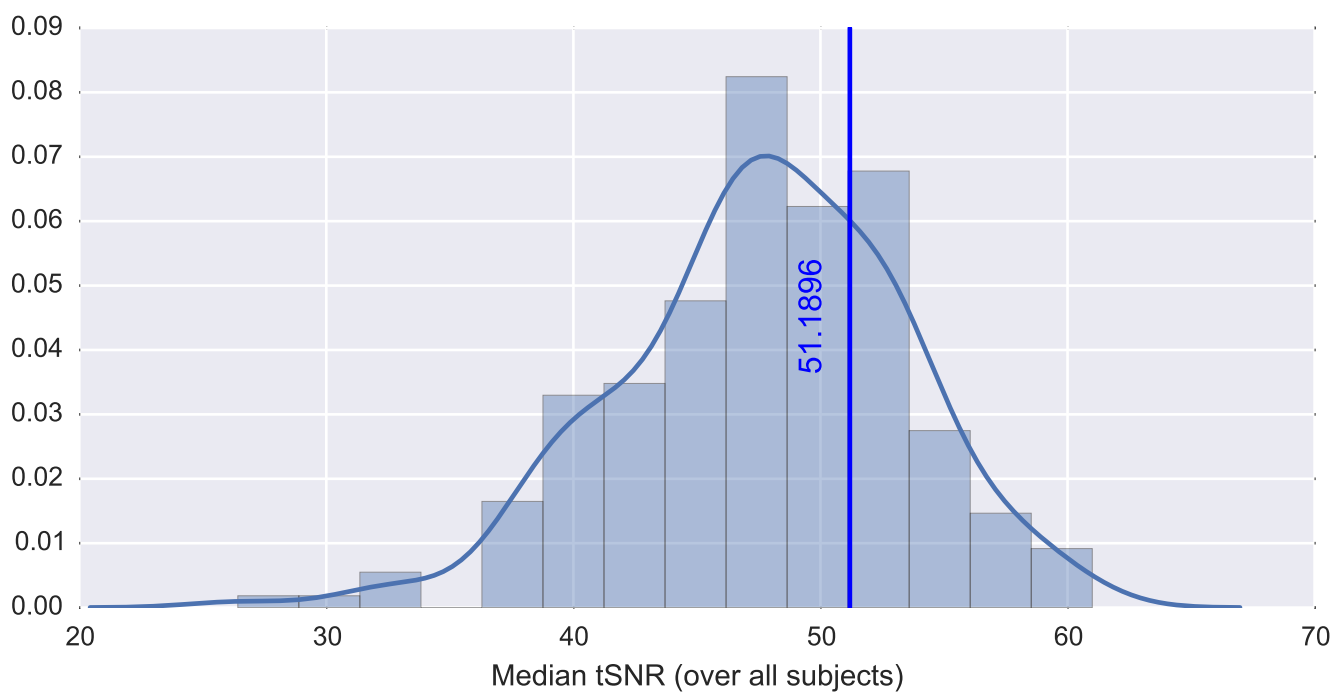

Mean EPI

Brain mask

tSNR

motion

fieldmap correction

coregistration