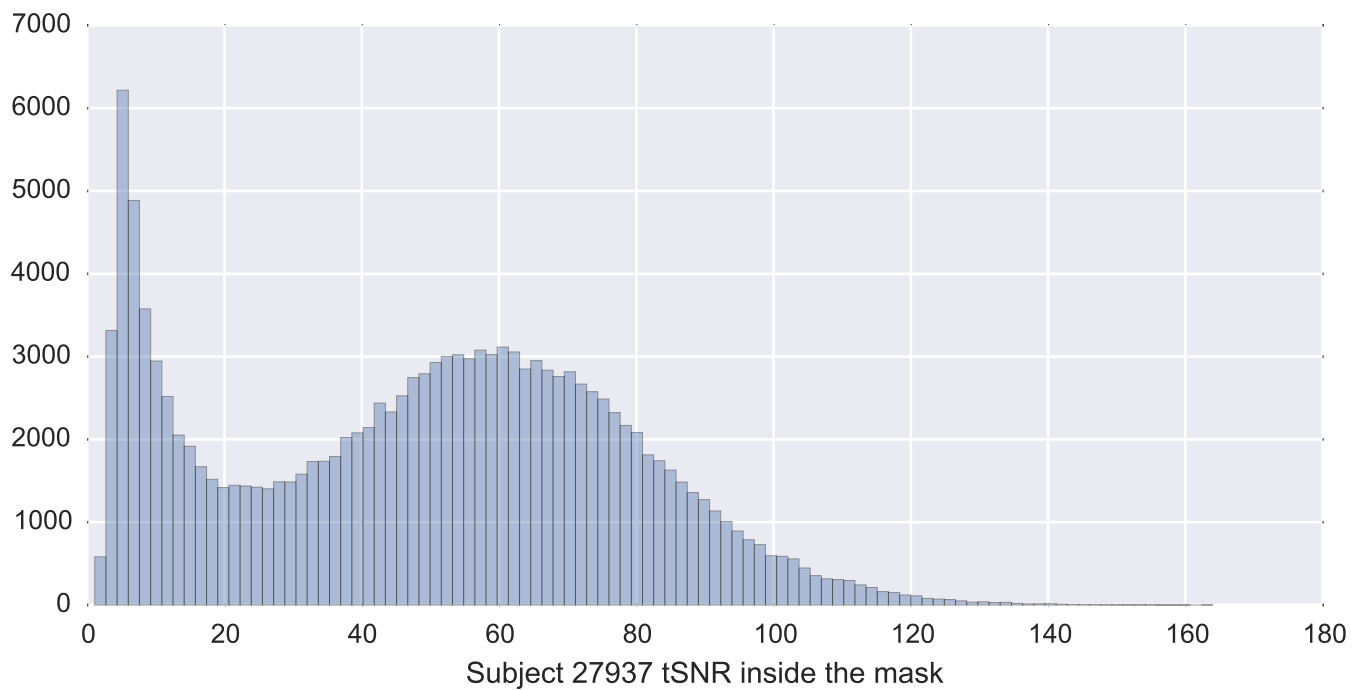

Mean EPI

Brain mask

tSNR

motion

fieldmap correction

coregistration