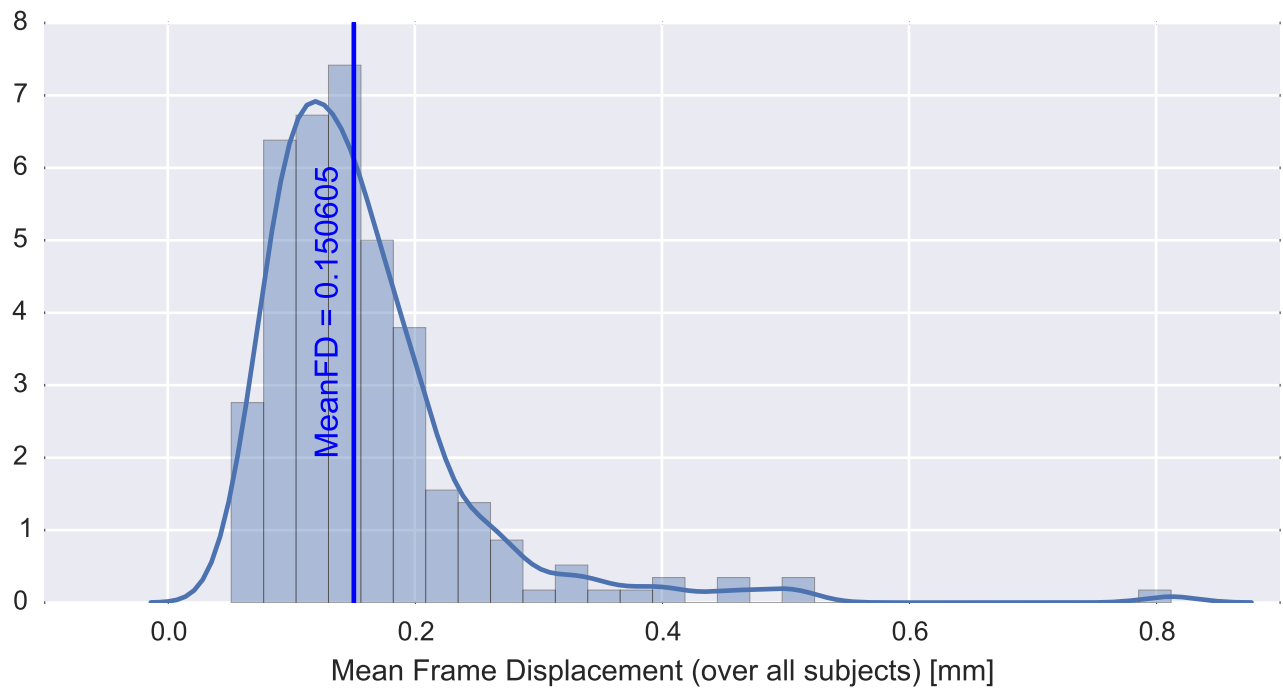

Mean EPI

Brain mask

tSNR

motion

fieldmap correction

coregistration