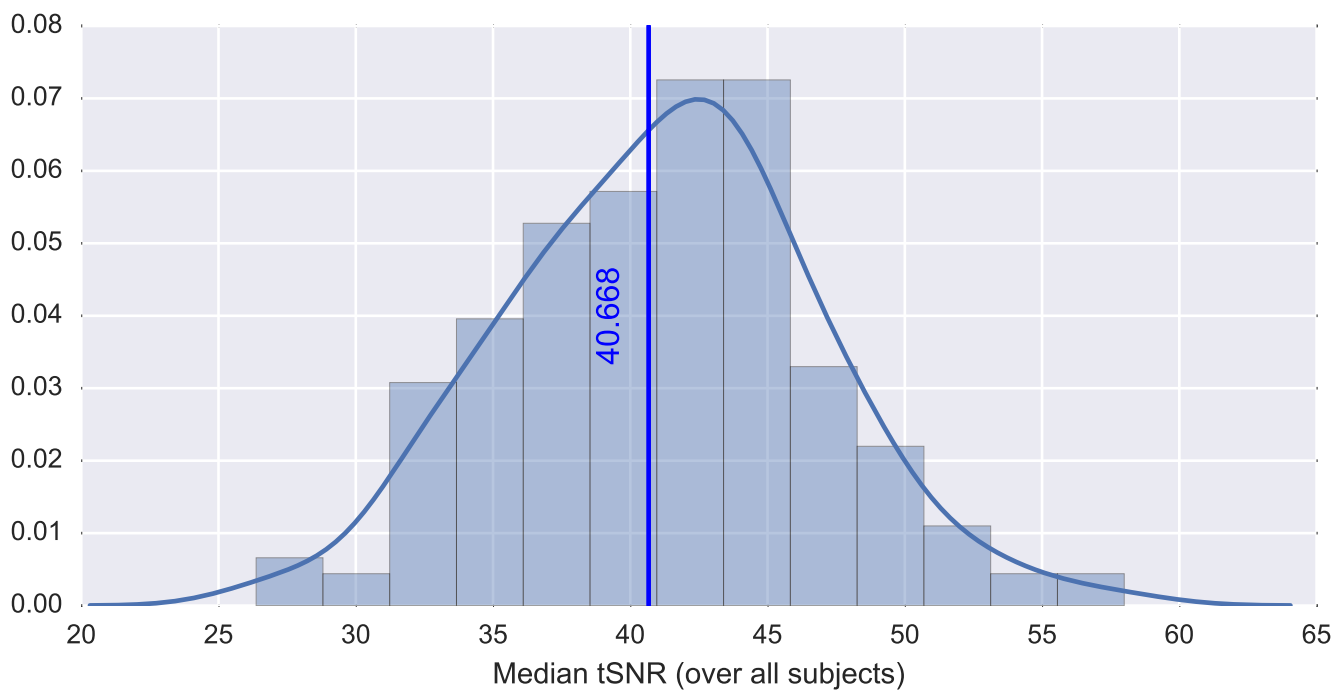

Mean EPI

Brain mask

tSNR

motion

fieldmap correction

coregistration