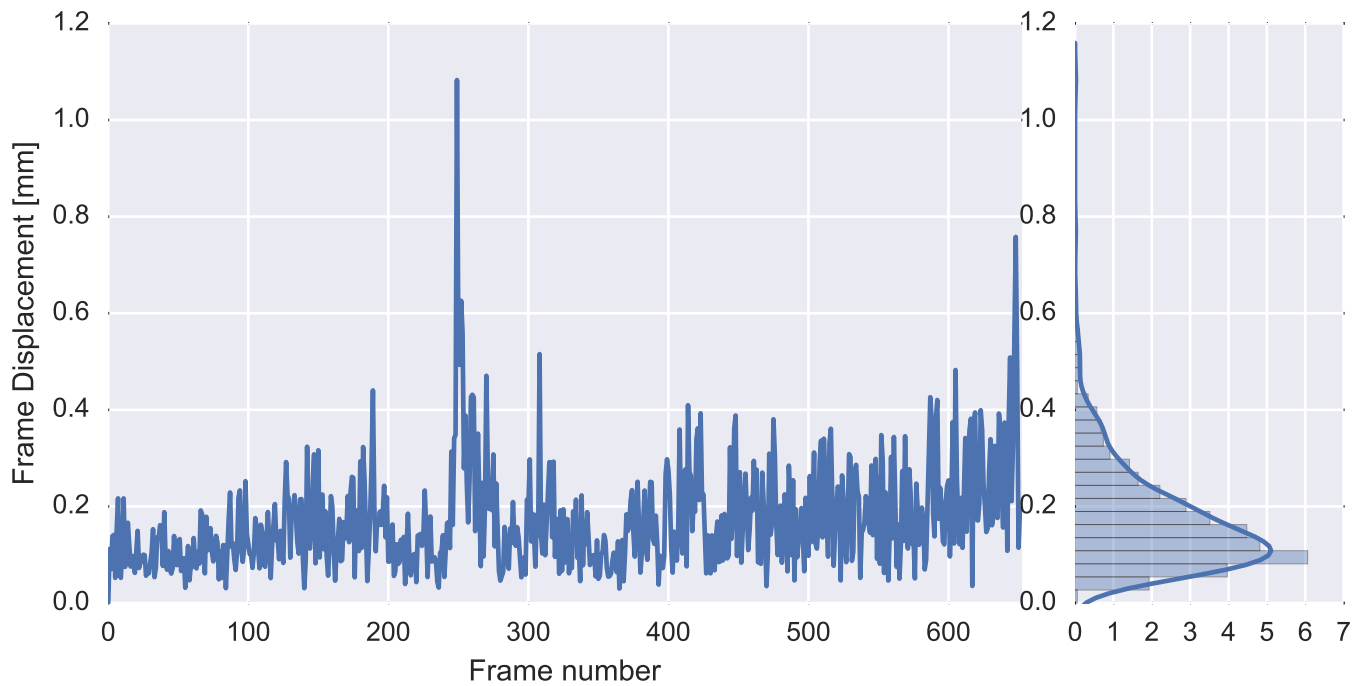

Mean EPI

Brain mask

tSNR

motion

fieldmap correction

coregistration