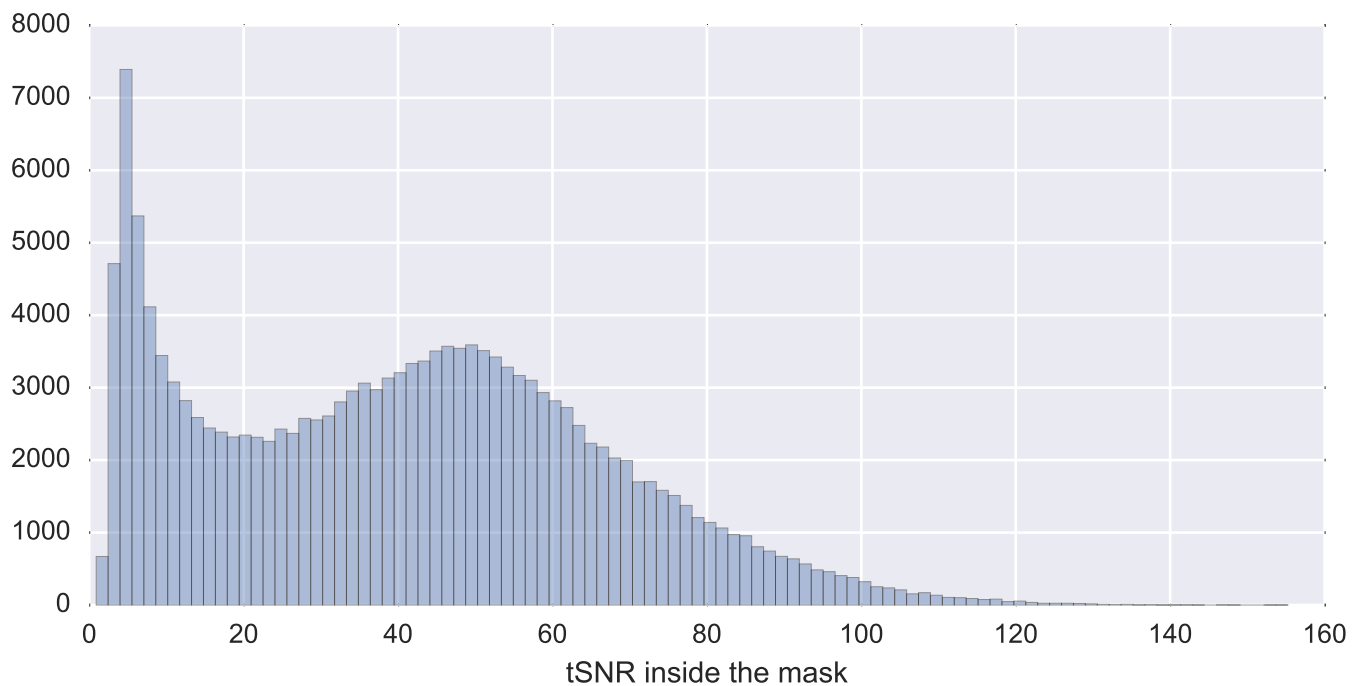

Mean EPI

Brain mask

tSNR

motion

fieldmap correction

coregistration