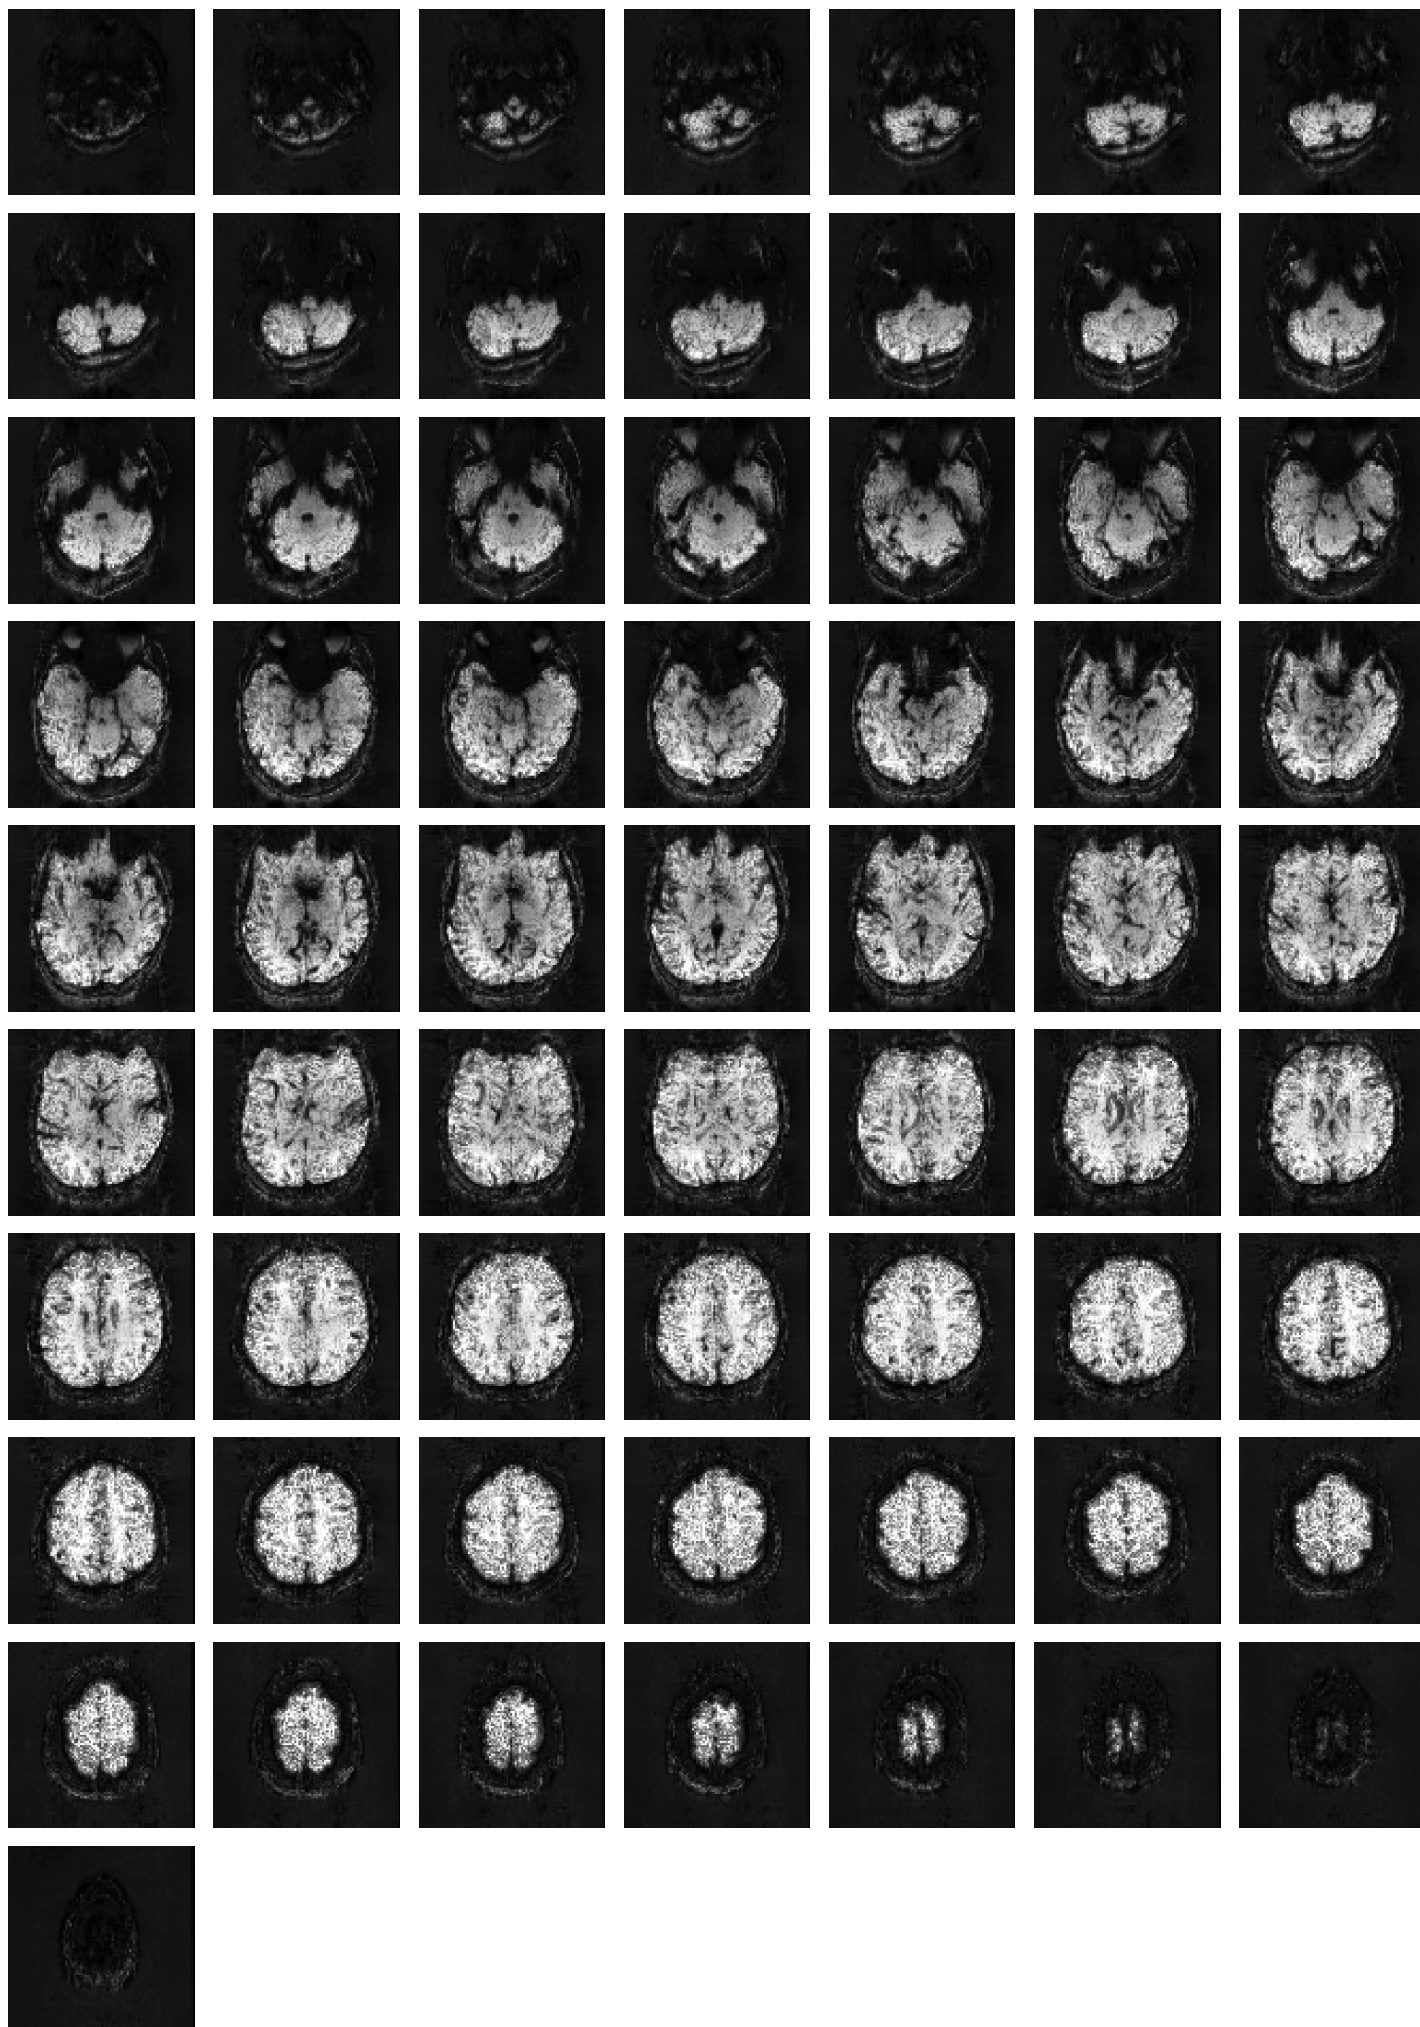

Mean EPI

Brain mask

tSNR

motion

fieldmap correction

coregistration