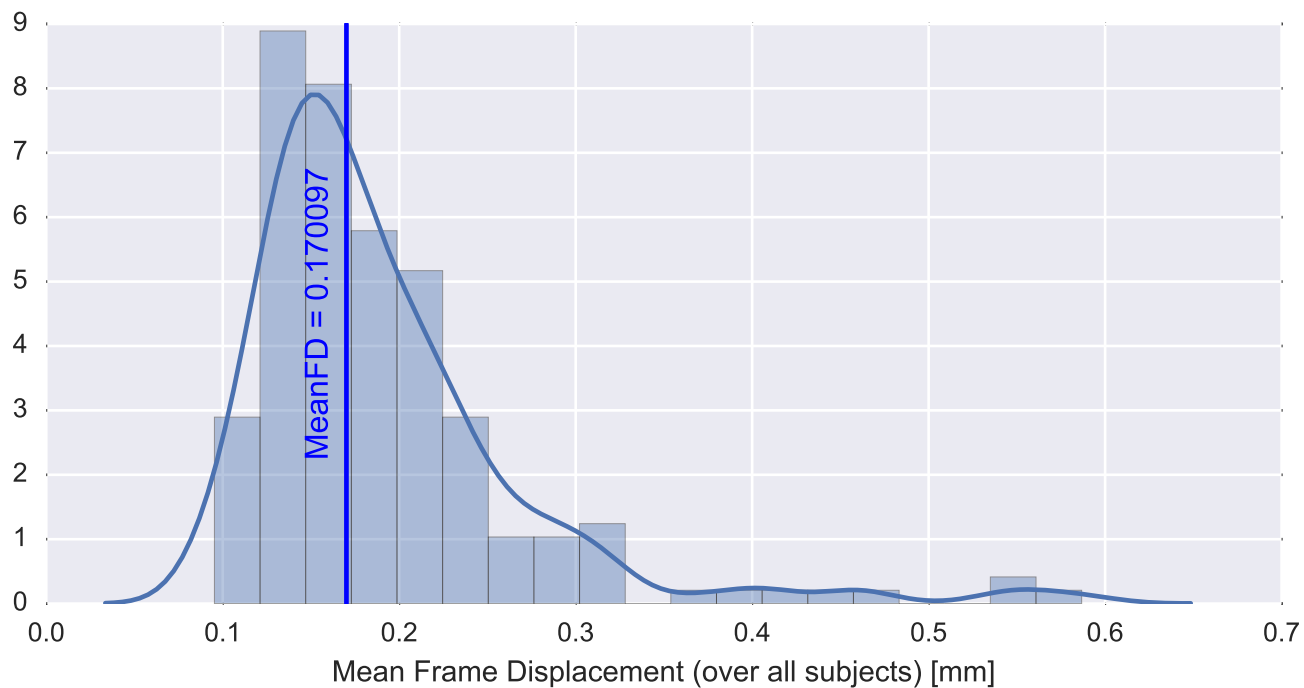

Mean EPI

Brain mask

tSNR

motion

fieldmap correction

coregistration