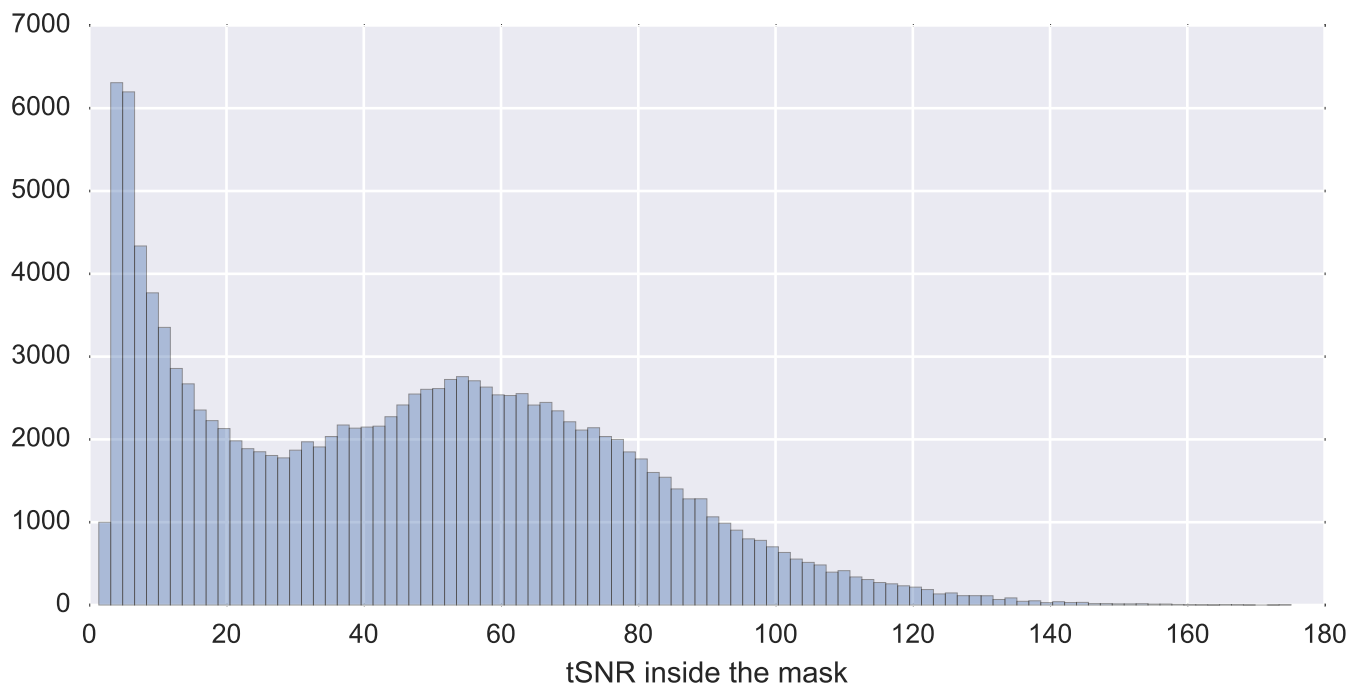

Mean EPI

Brain mask

tSNR

motion

fieldmap correction

coregistration