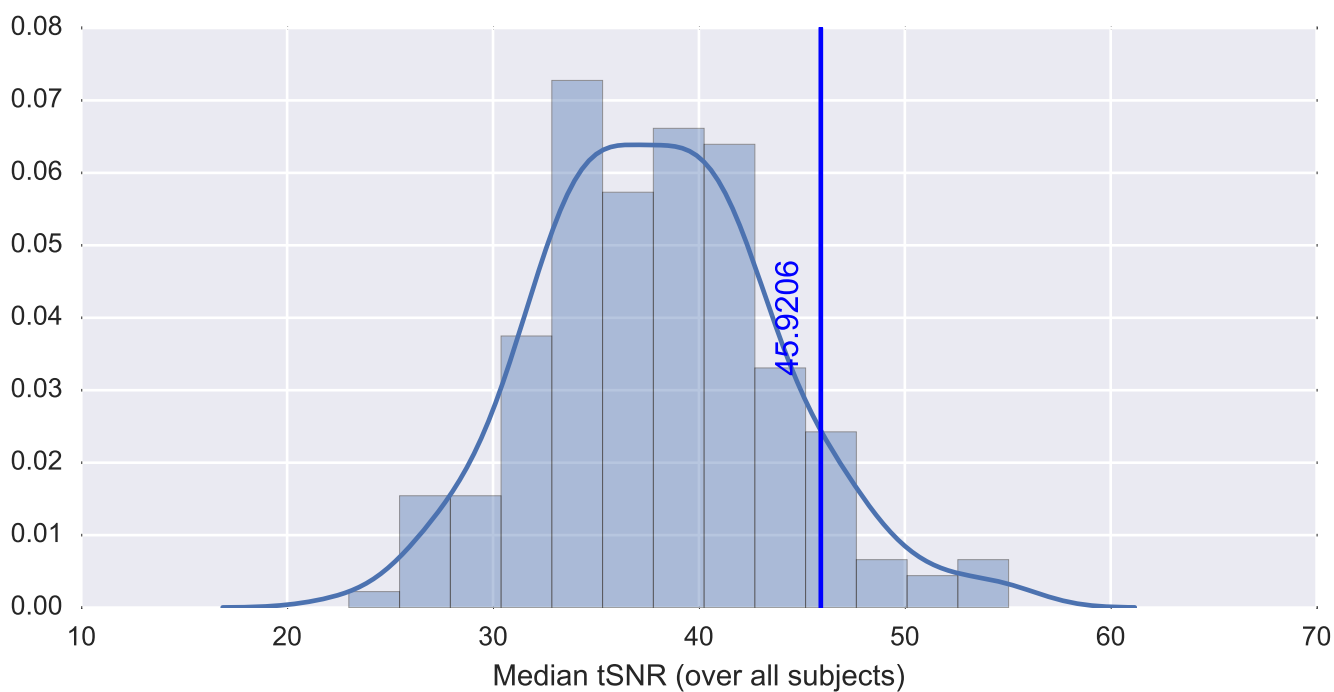

Mean EPI

Brain mask

tSNR

motion

fieldmap correction

coregistration