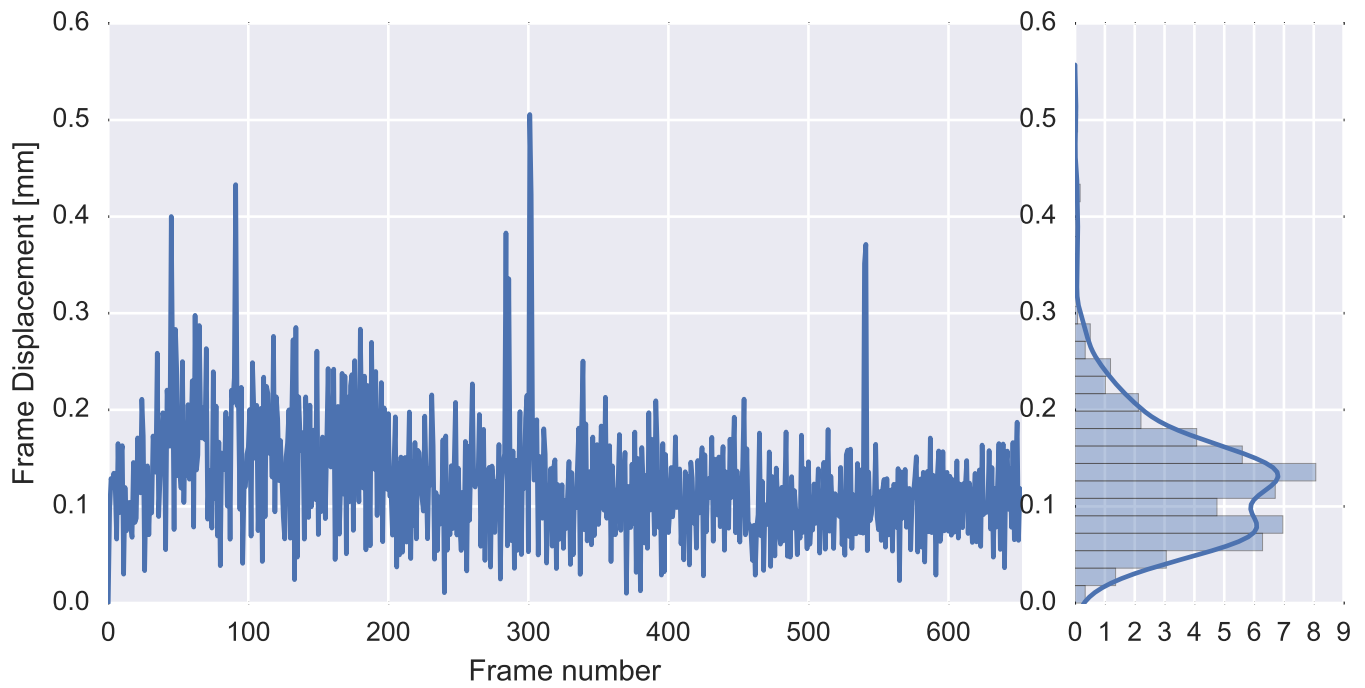

Mean EPI

Brain mask

tSNR

motion

fieldmap correction

coregistration