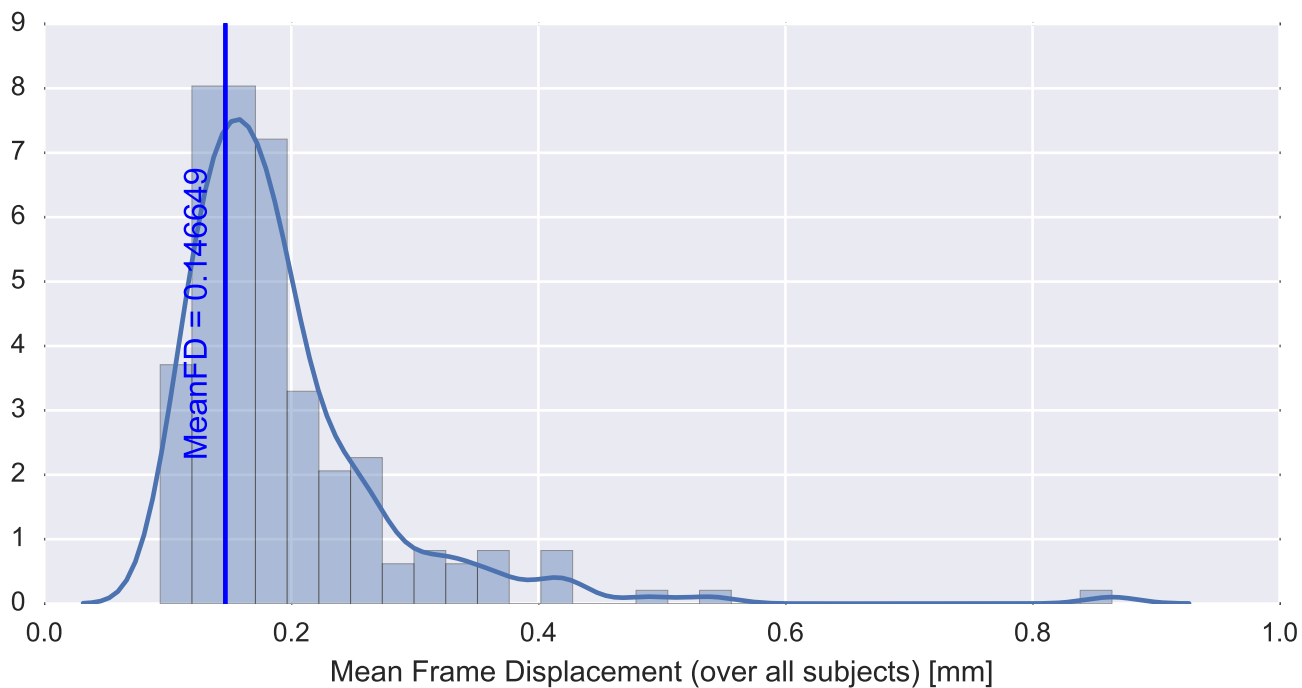

Mean EPI

Brain mask

tSNR

motion

fieldmap correction

coregistration