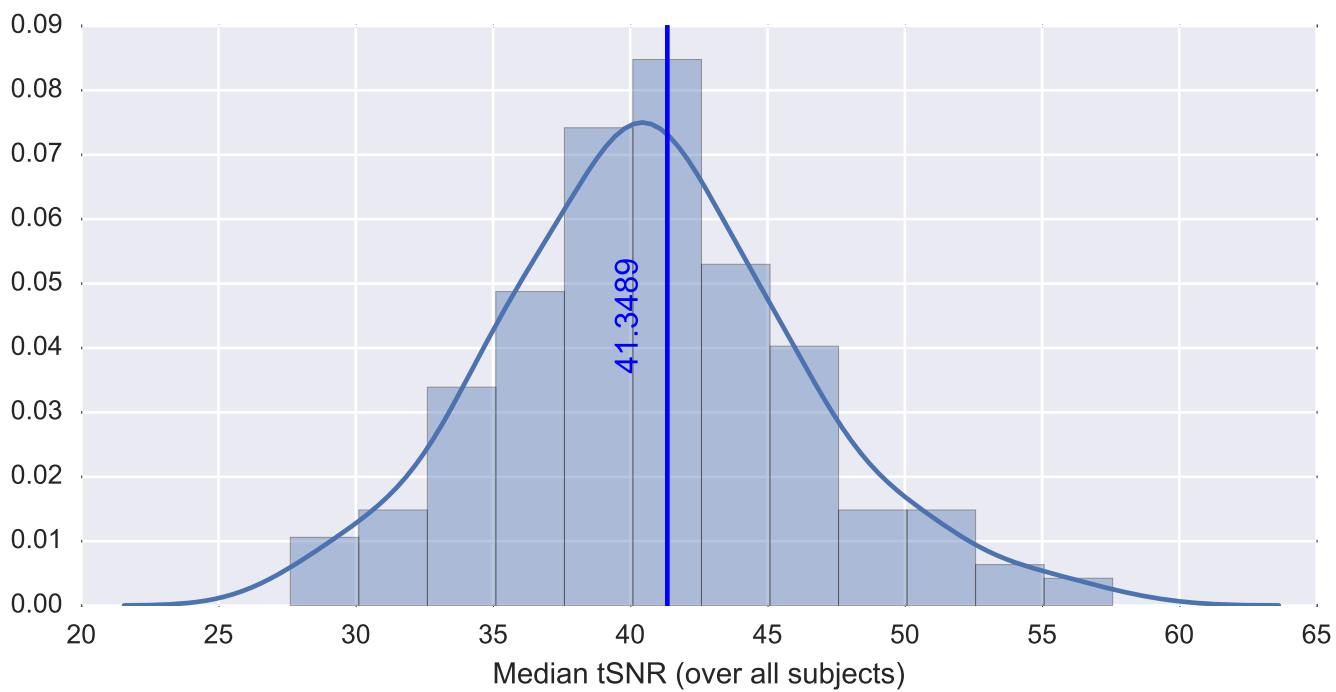

Mean EPI

Brain mask

tSNR

motion

fieldmap correction

coregistration