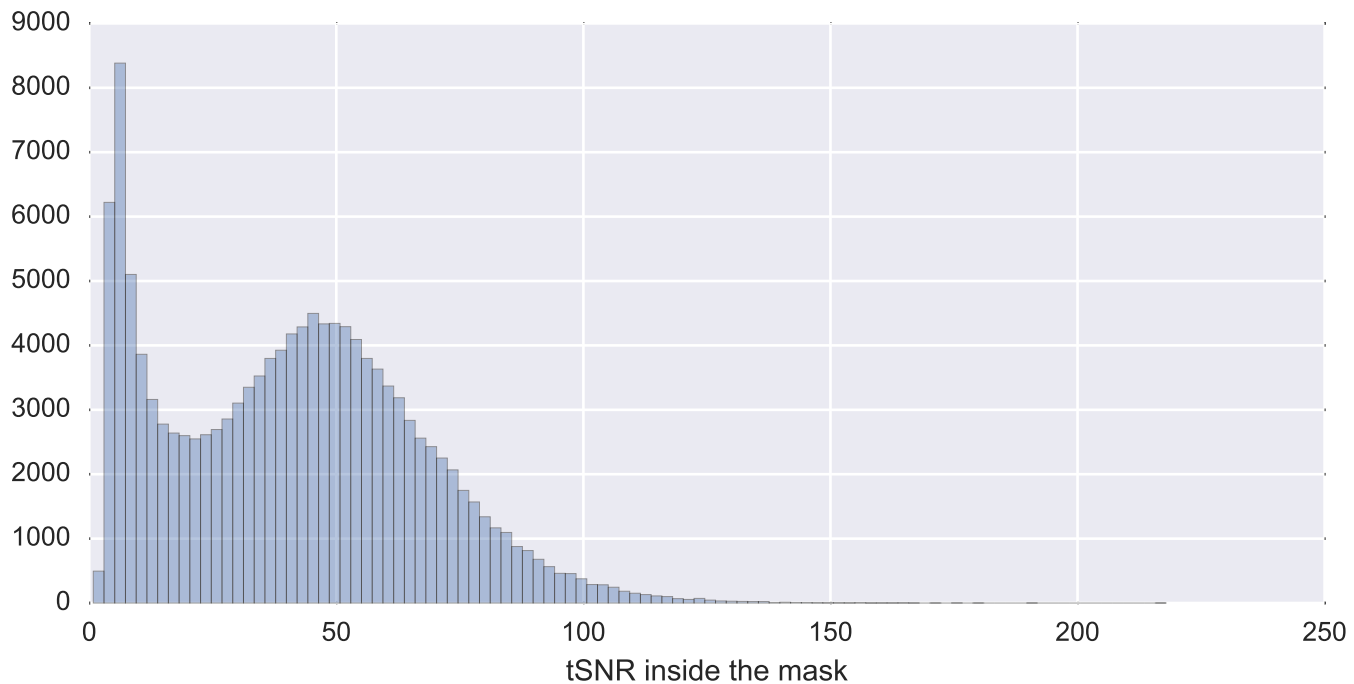

Mean EPI

Brain mask

tSNR

motion

fieldmap correction

coregistration