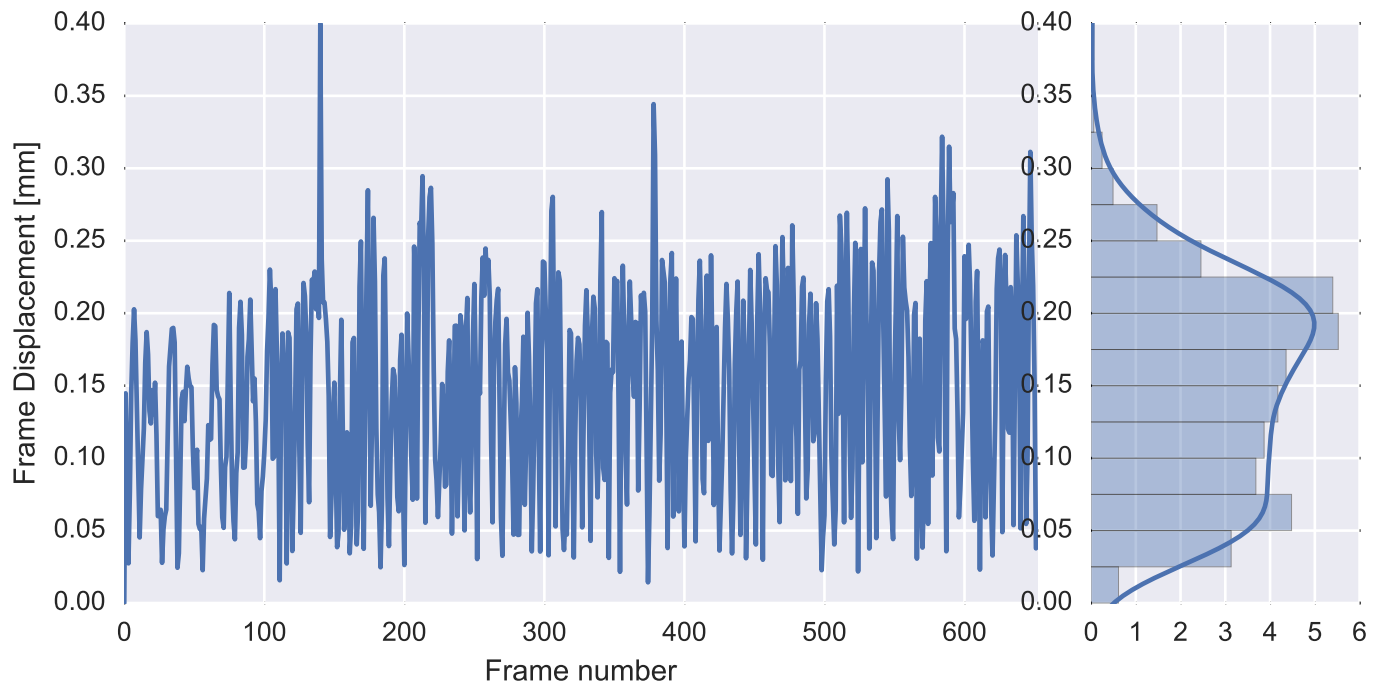

Mean EPI

Brain mask

tSNR

motion

fieldmap correction

coregistration