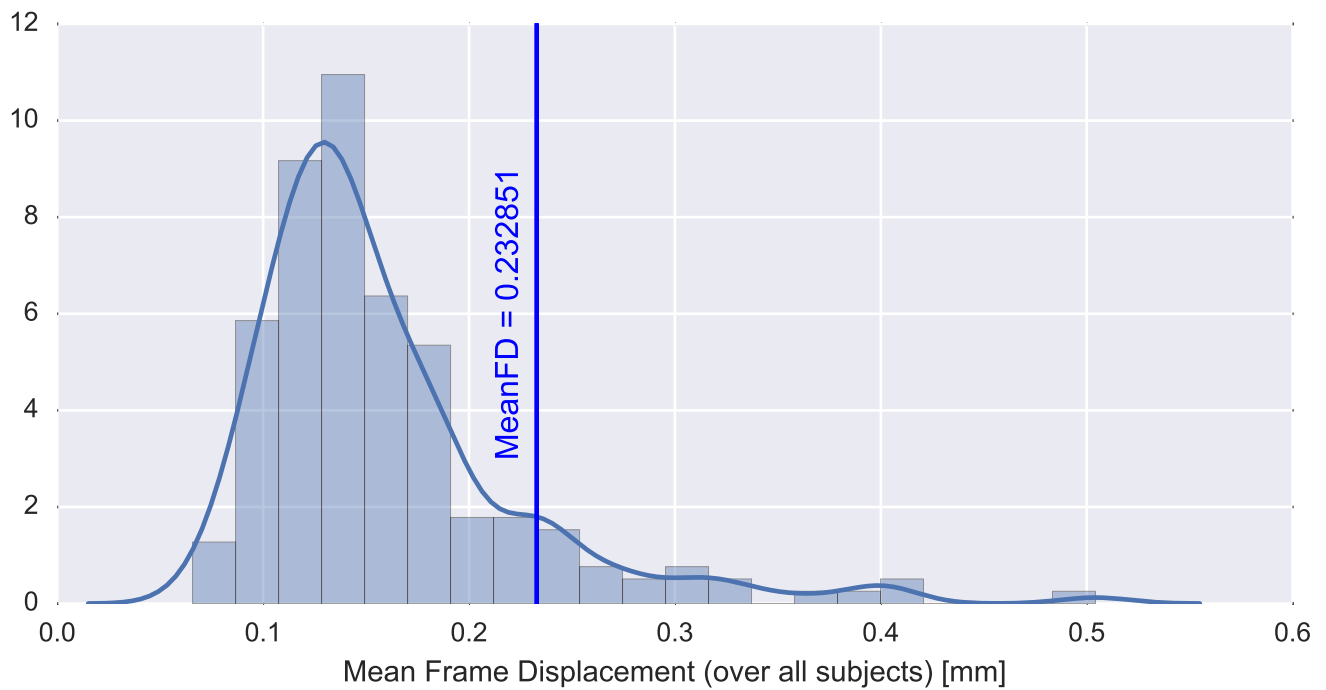

Mean EPI

Brain mask

tSNR

motion

fieldmap correction

coregistration