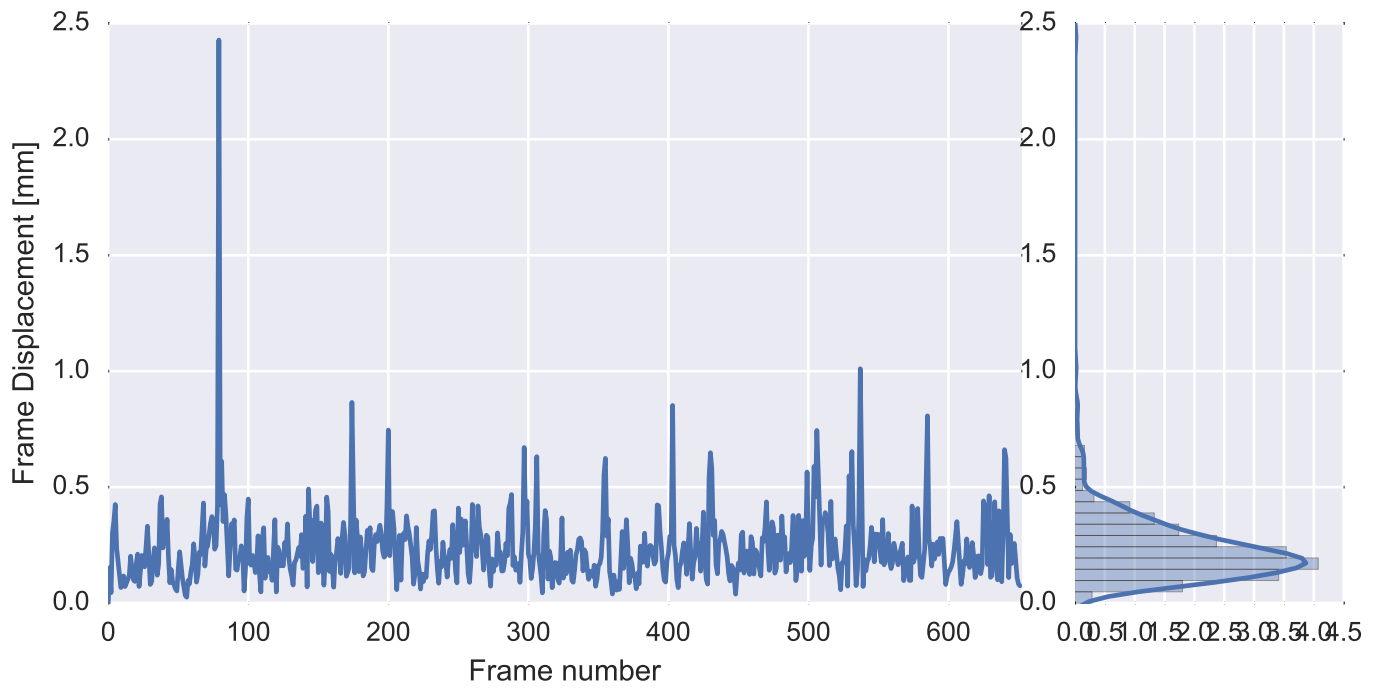

Mean EPI

Brain mask

tSNR

motion

fieldmap correction

coregistration