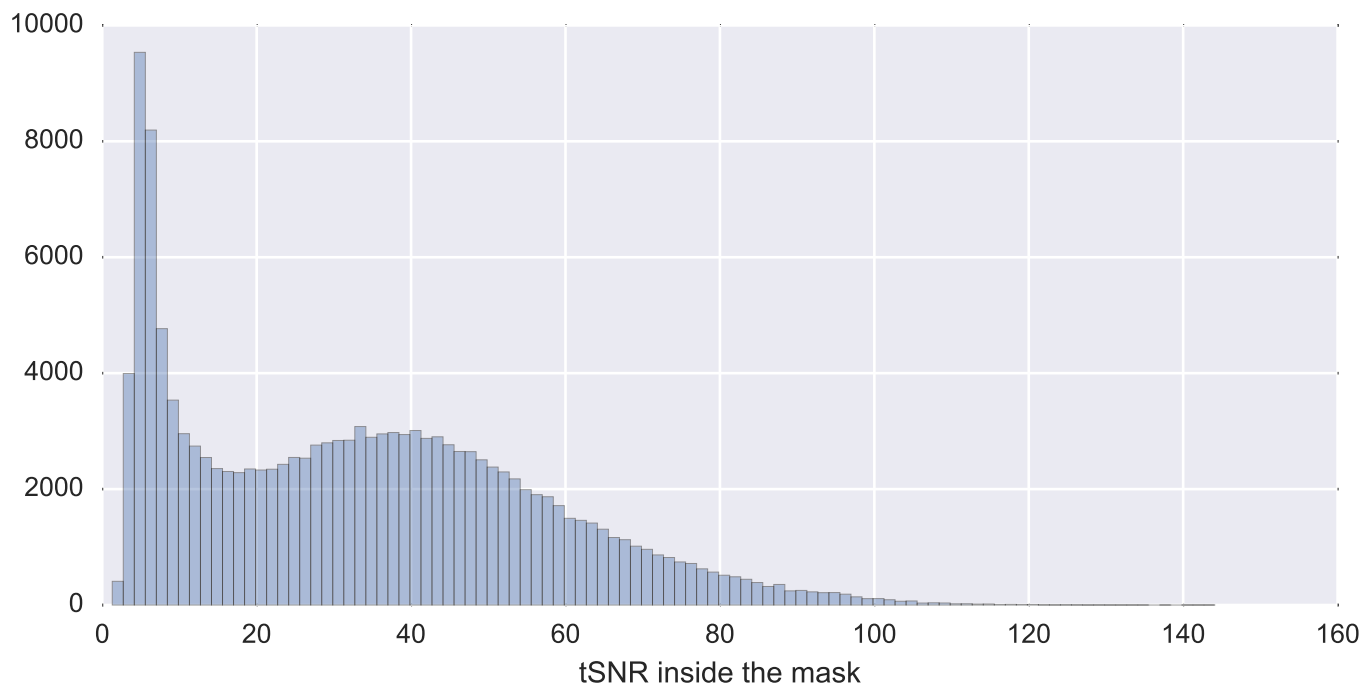

Mean EPI

Brain mask

tSNR

motion

fieldmap correction

coregistration