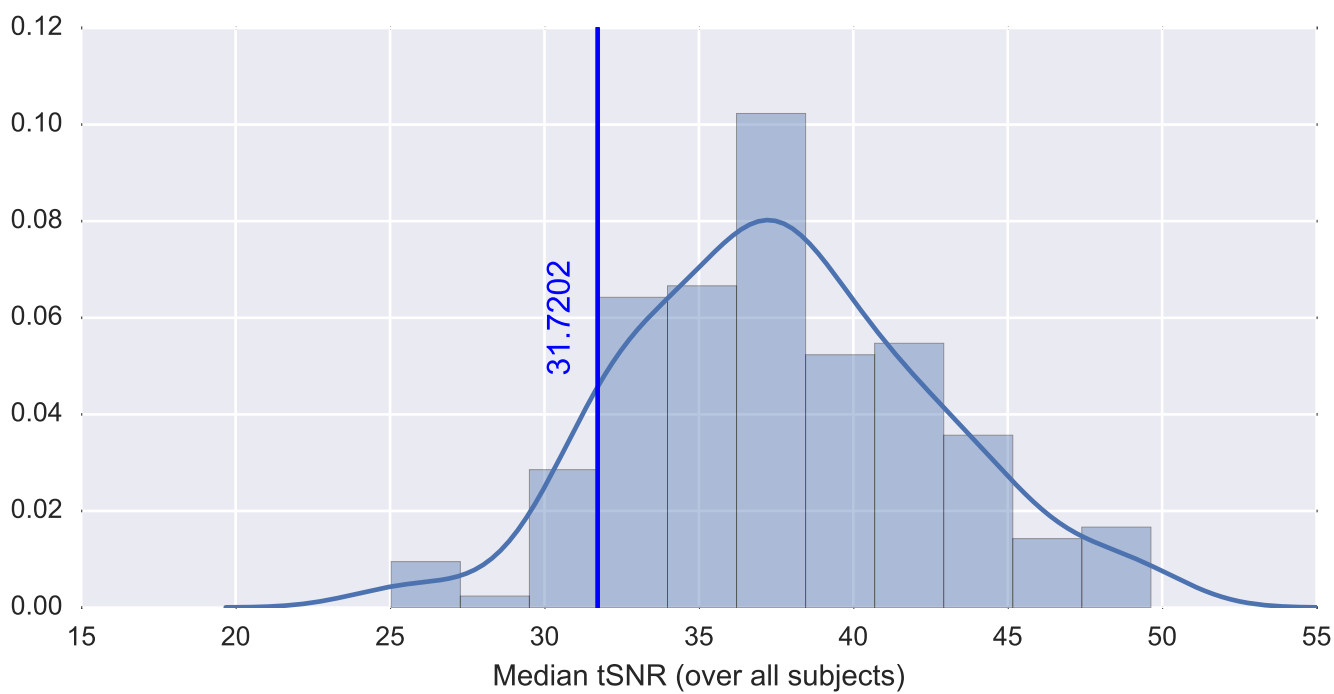

Mean EPI

Brain mask

tSNR

motion

fieldmap correction

coregistration