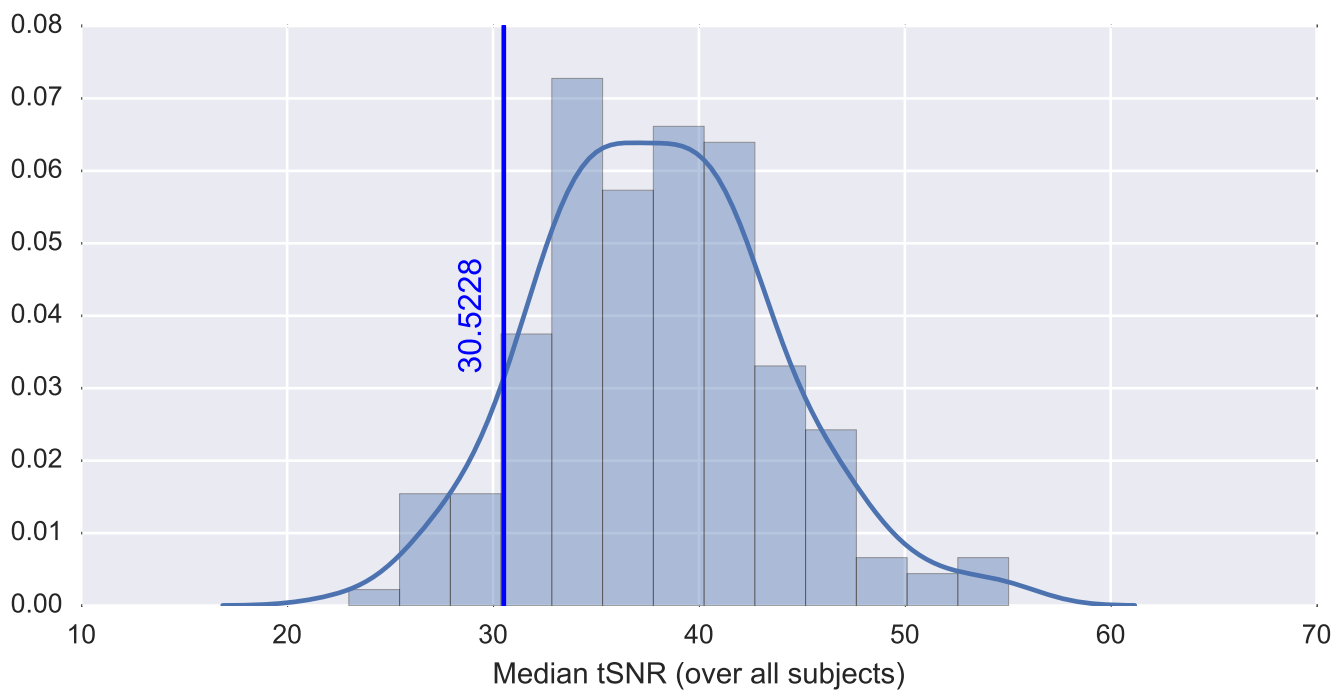

Brain mask

tSNR

motion

fieldmap correction

coregistration