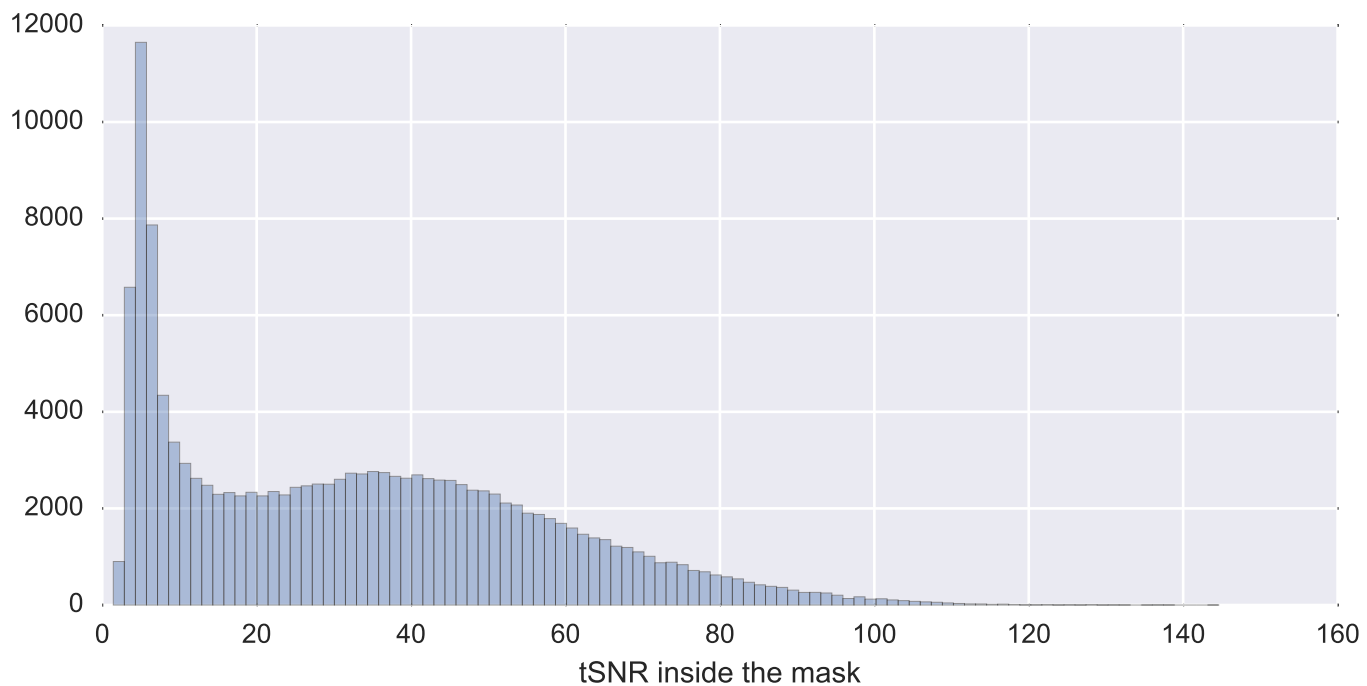

Brain mask

tSNR

motion

fieldmap correction

coregistration