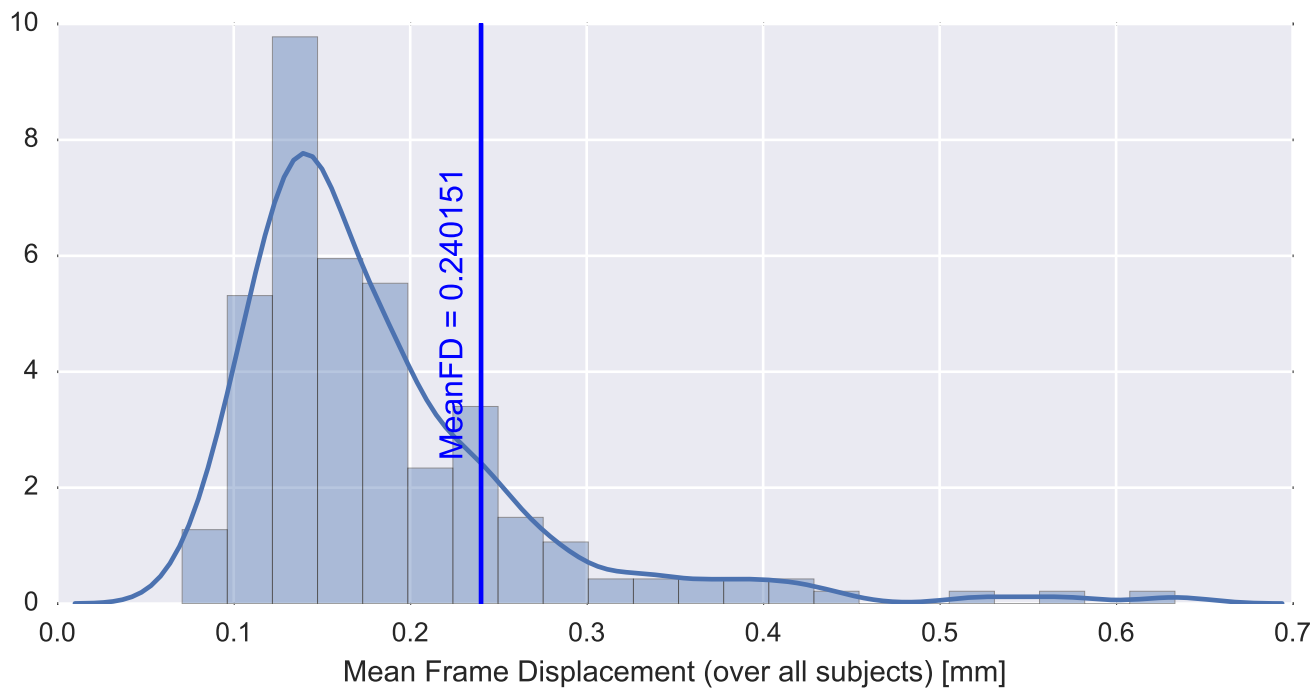

Brain mask

tSNR

motion

fieldmap correction

coregistration