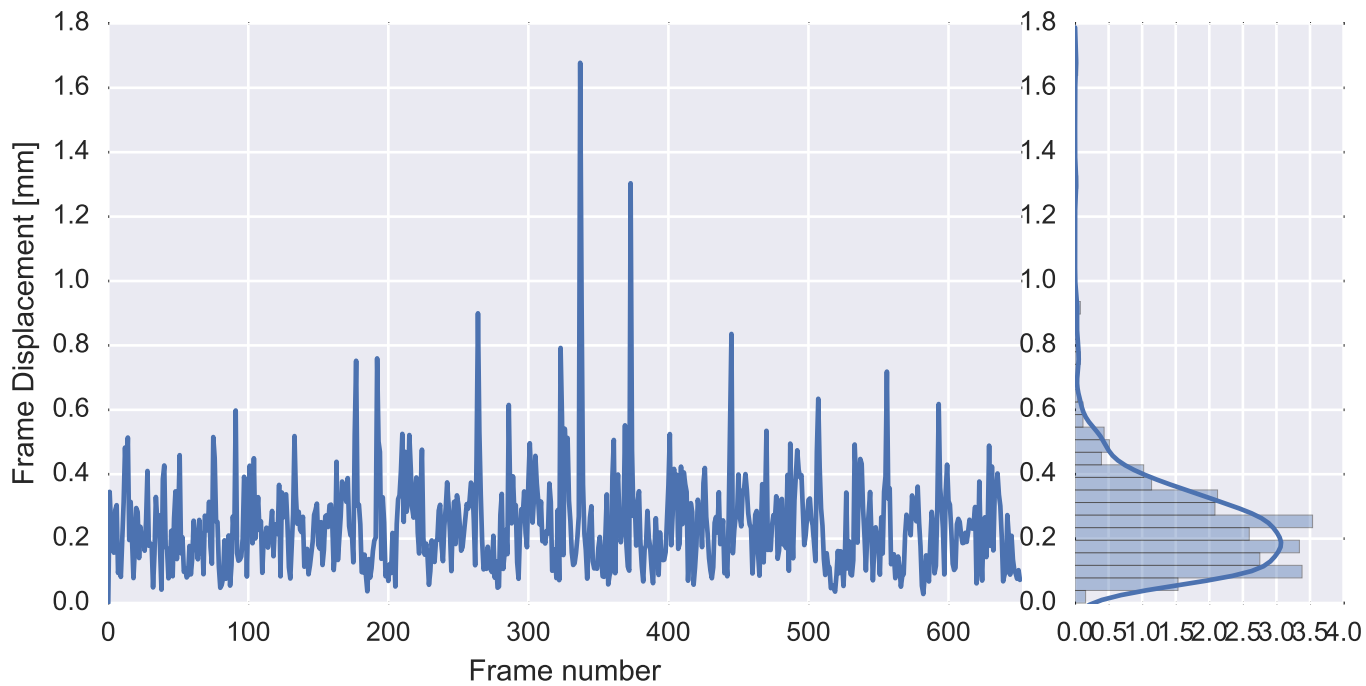

Brain mask

tSNR

motion

fieldmap correction

coregistration