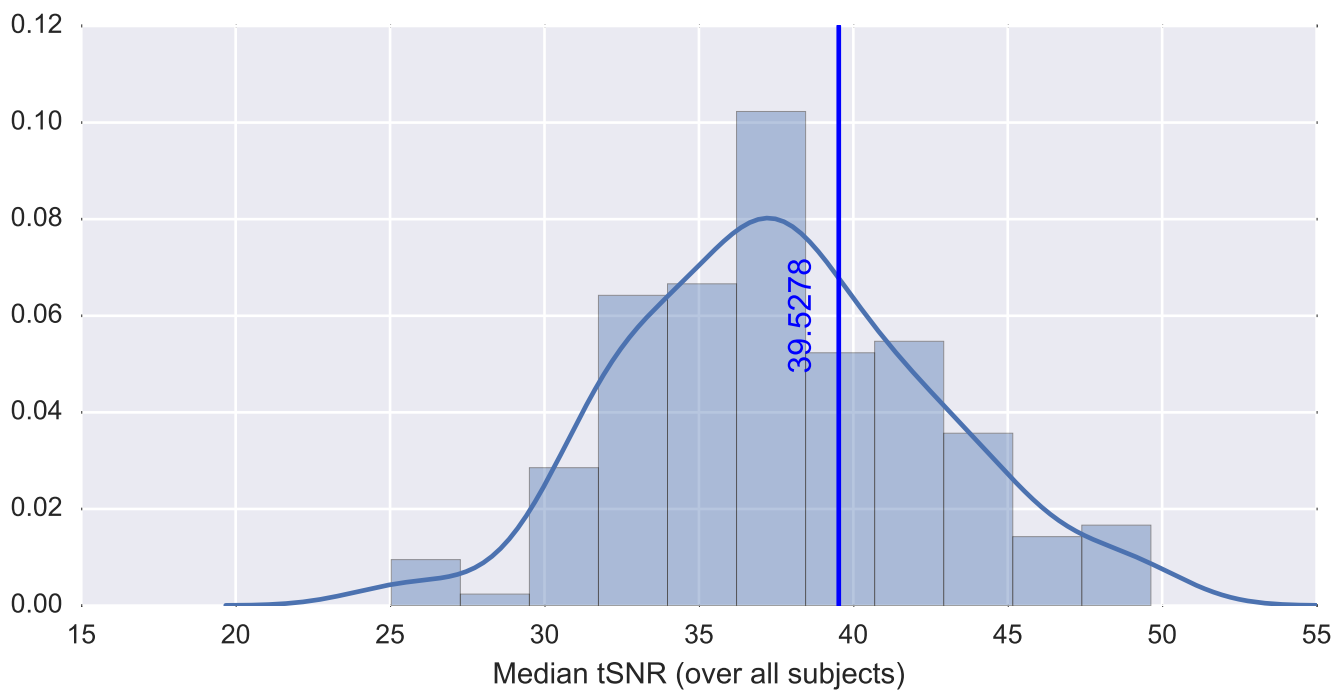

Mean EPI

Brain mask

tSNR

motion

fieldmap correction

coregistration