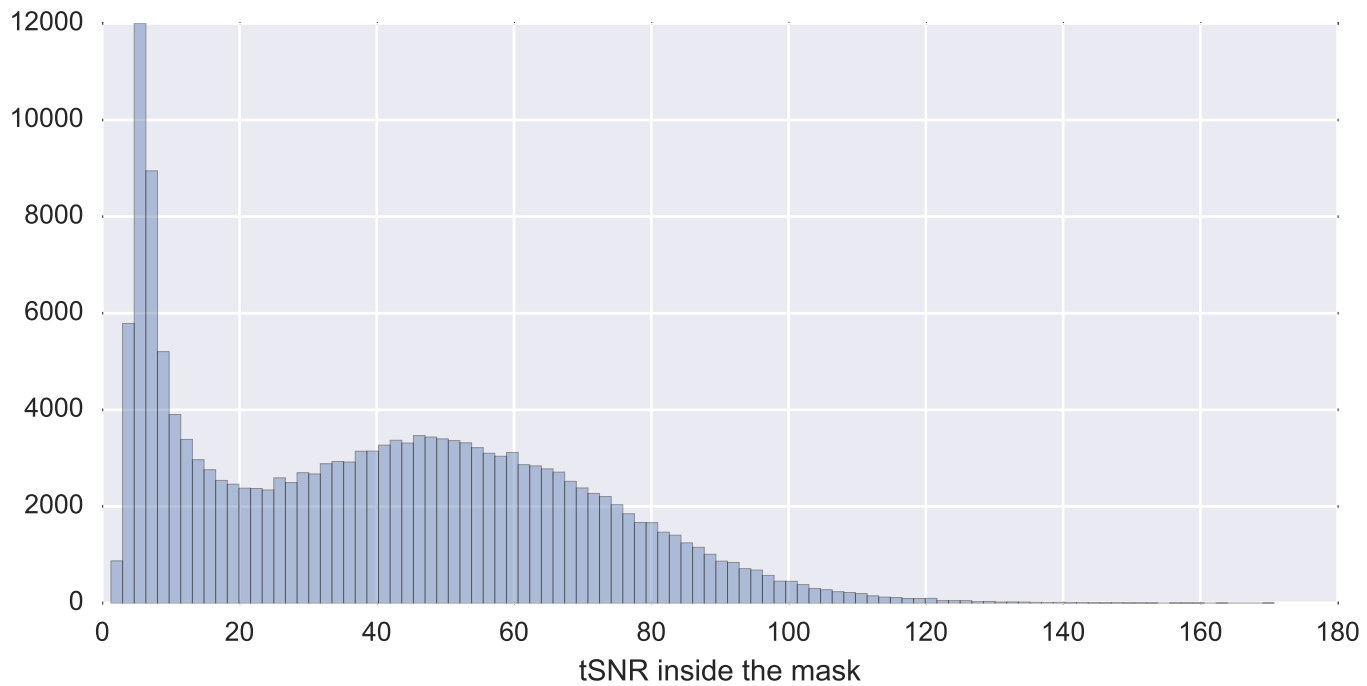

Mean EPI

Brain mask

tSNR

motion

fieldmap correction

coregistration