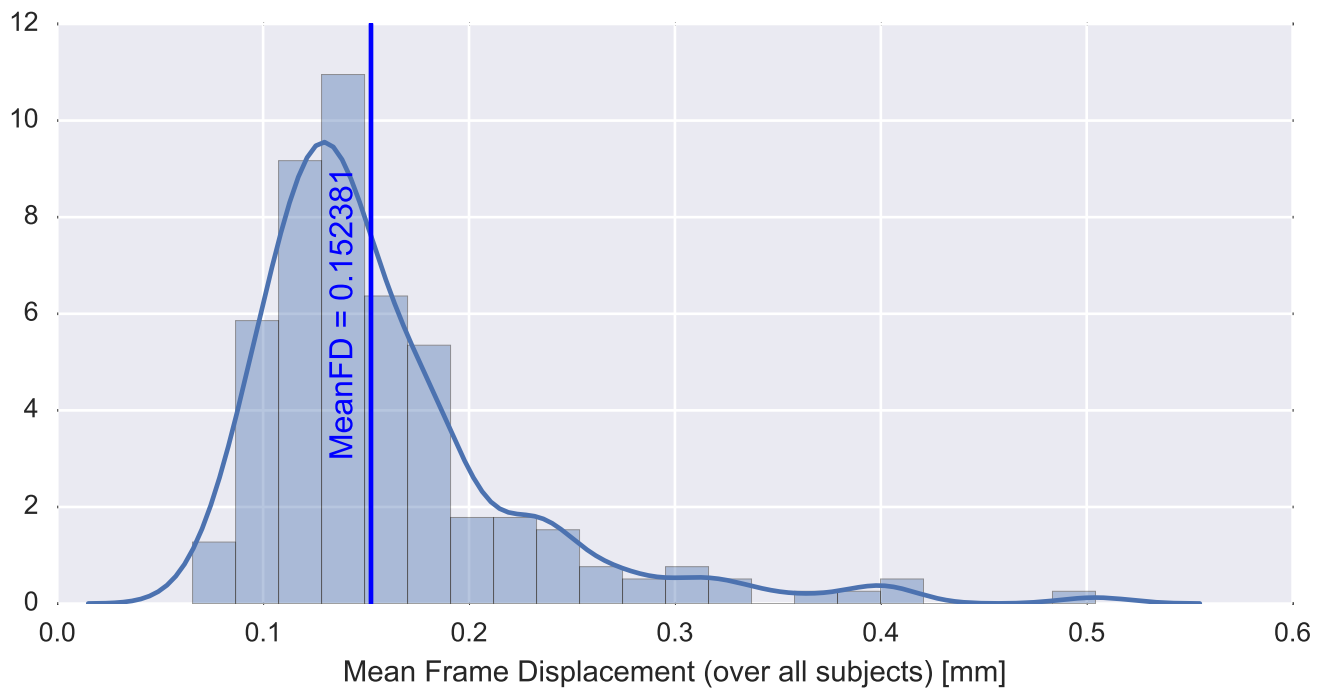

Mean EPI

Brain mask

tSNR

motion

fieldmap correction

coregistration