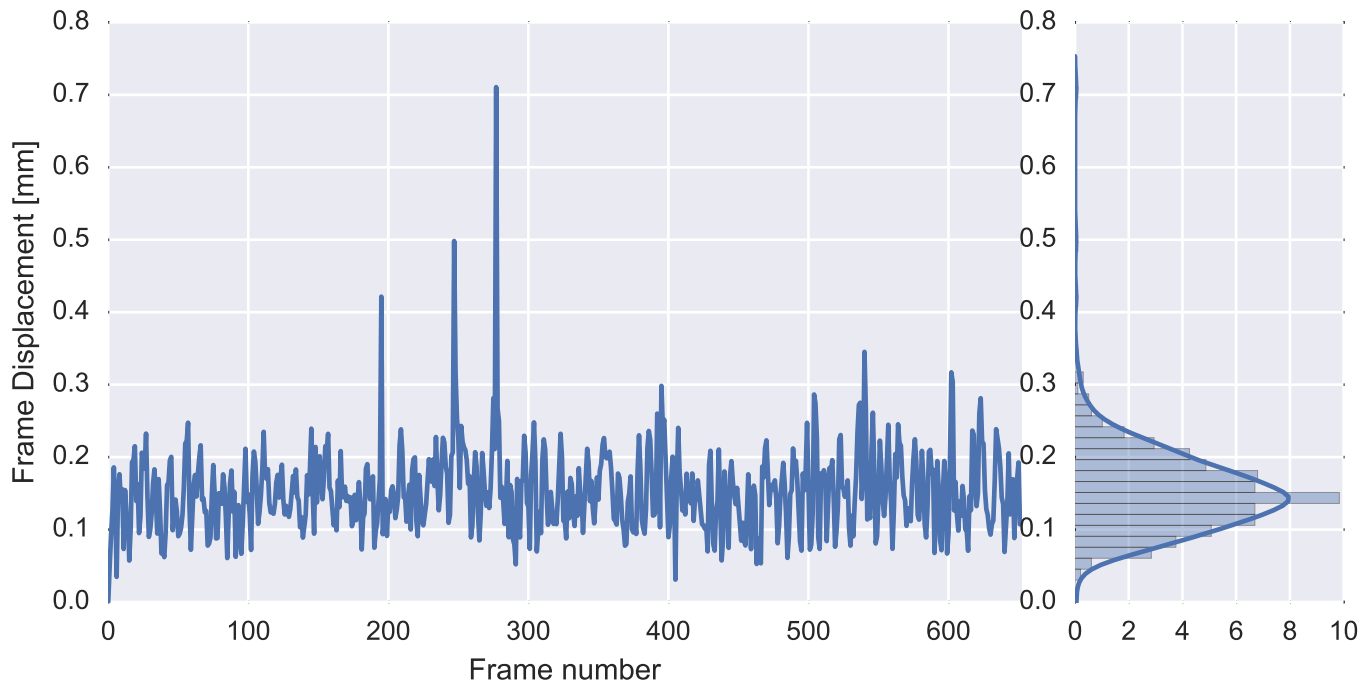

Mean EPI

Brain mask

tSNR

motion

fieldmap correction

coregistration