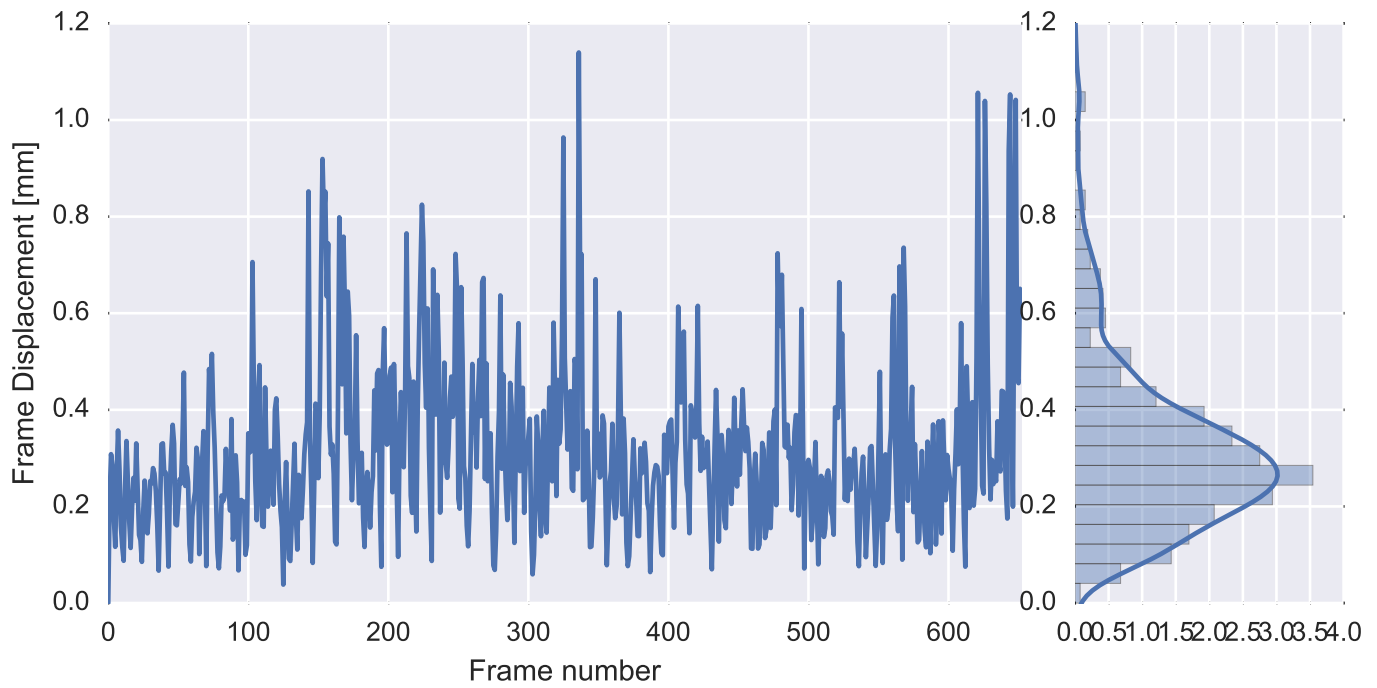

Mean EPI

Brain mask

tSNR

motion

fieldmap correction

coregistration