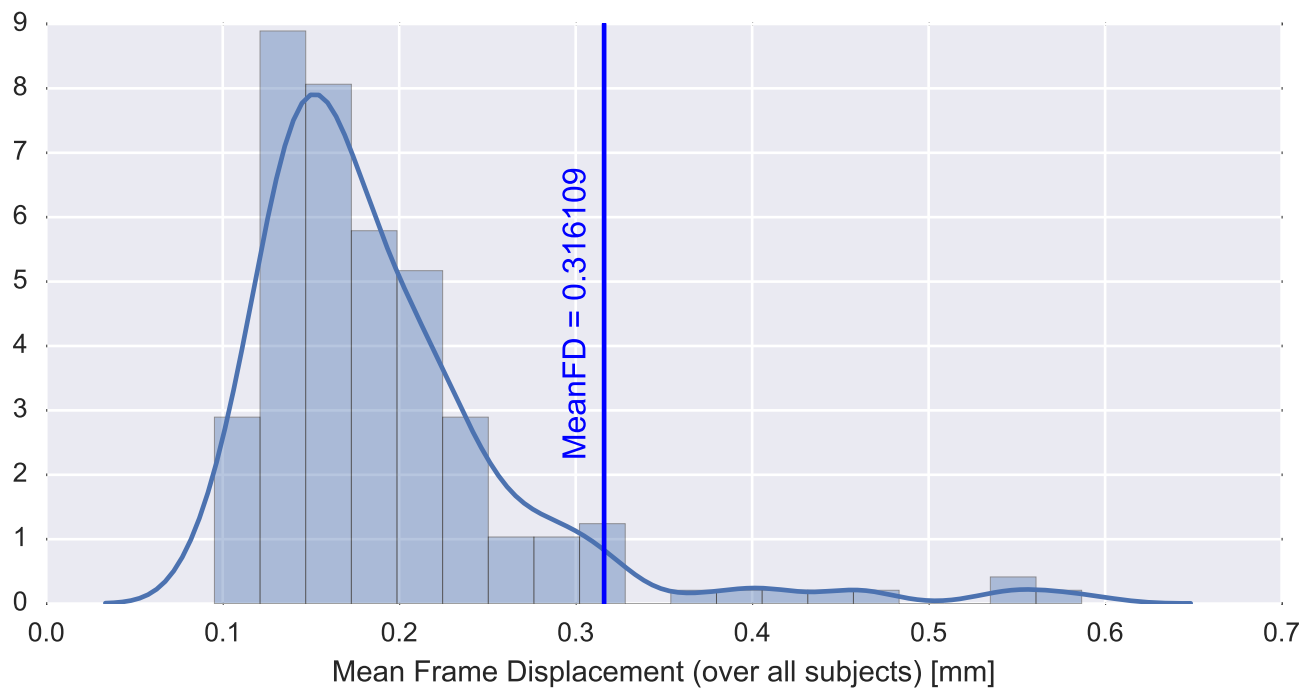

Mean EPI

Brain mask

tSNR

motion

fieldmap correction

coregistration