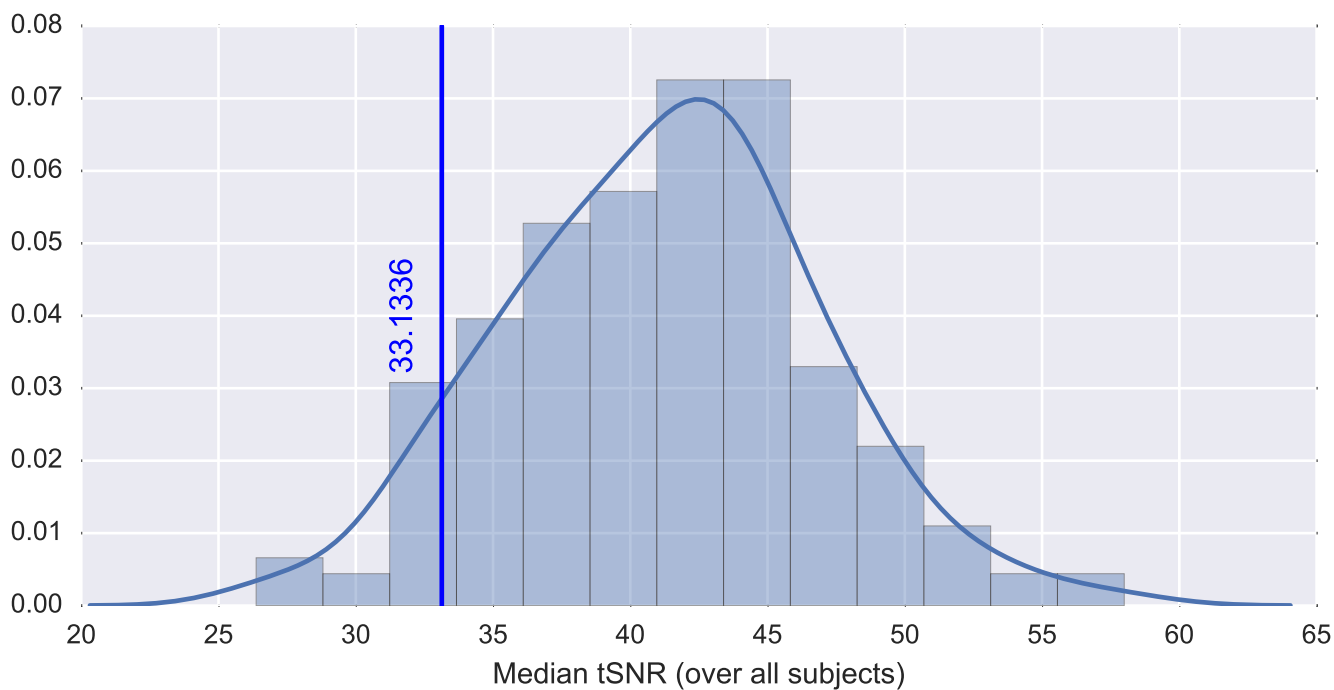

Mean EPI

Brain mask

tSNR

motion

fieldmap correction

coregistration