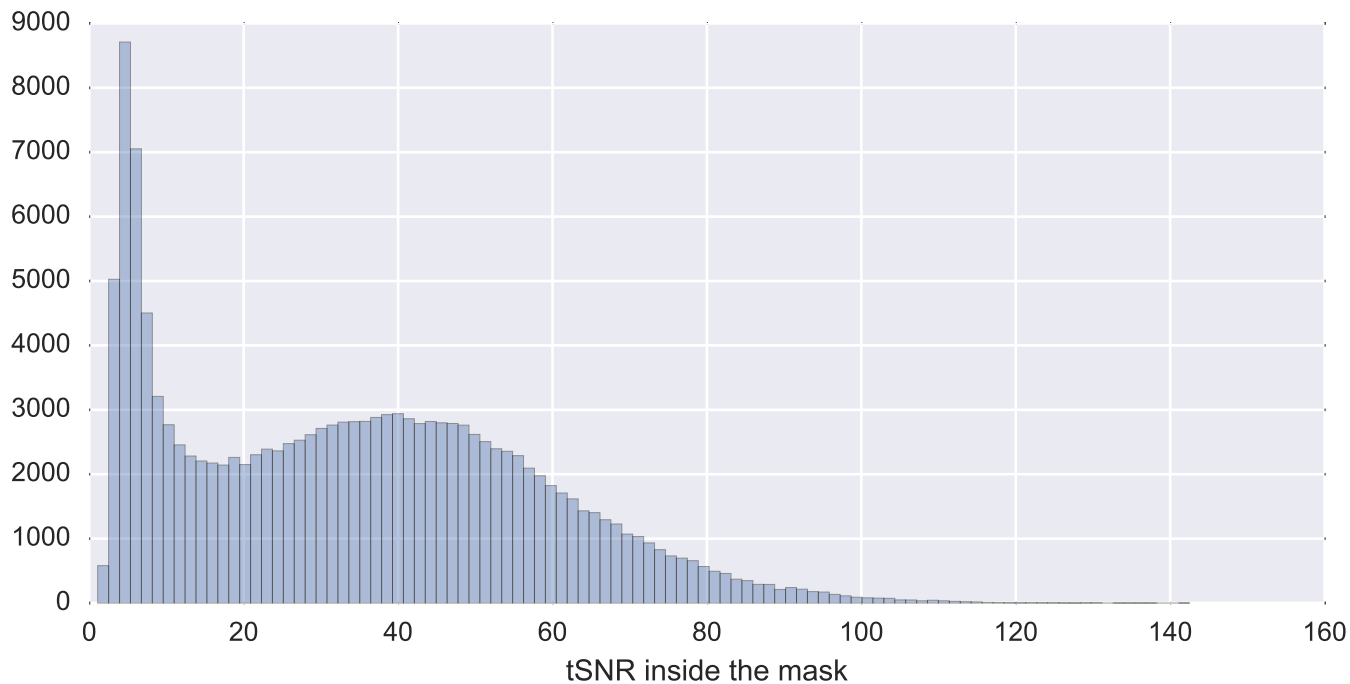

Mean EPI

Brain mask

tSNR

motion

fieldmap correction

coregistration