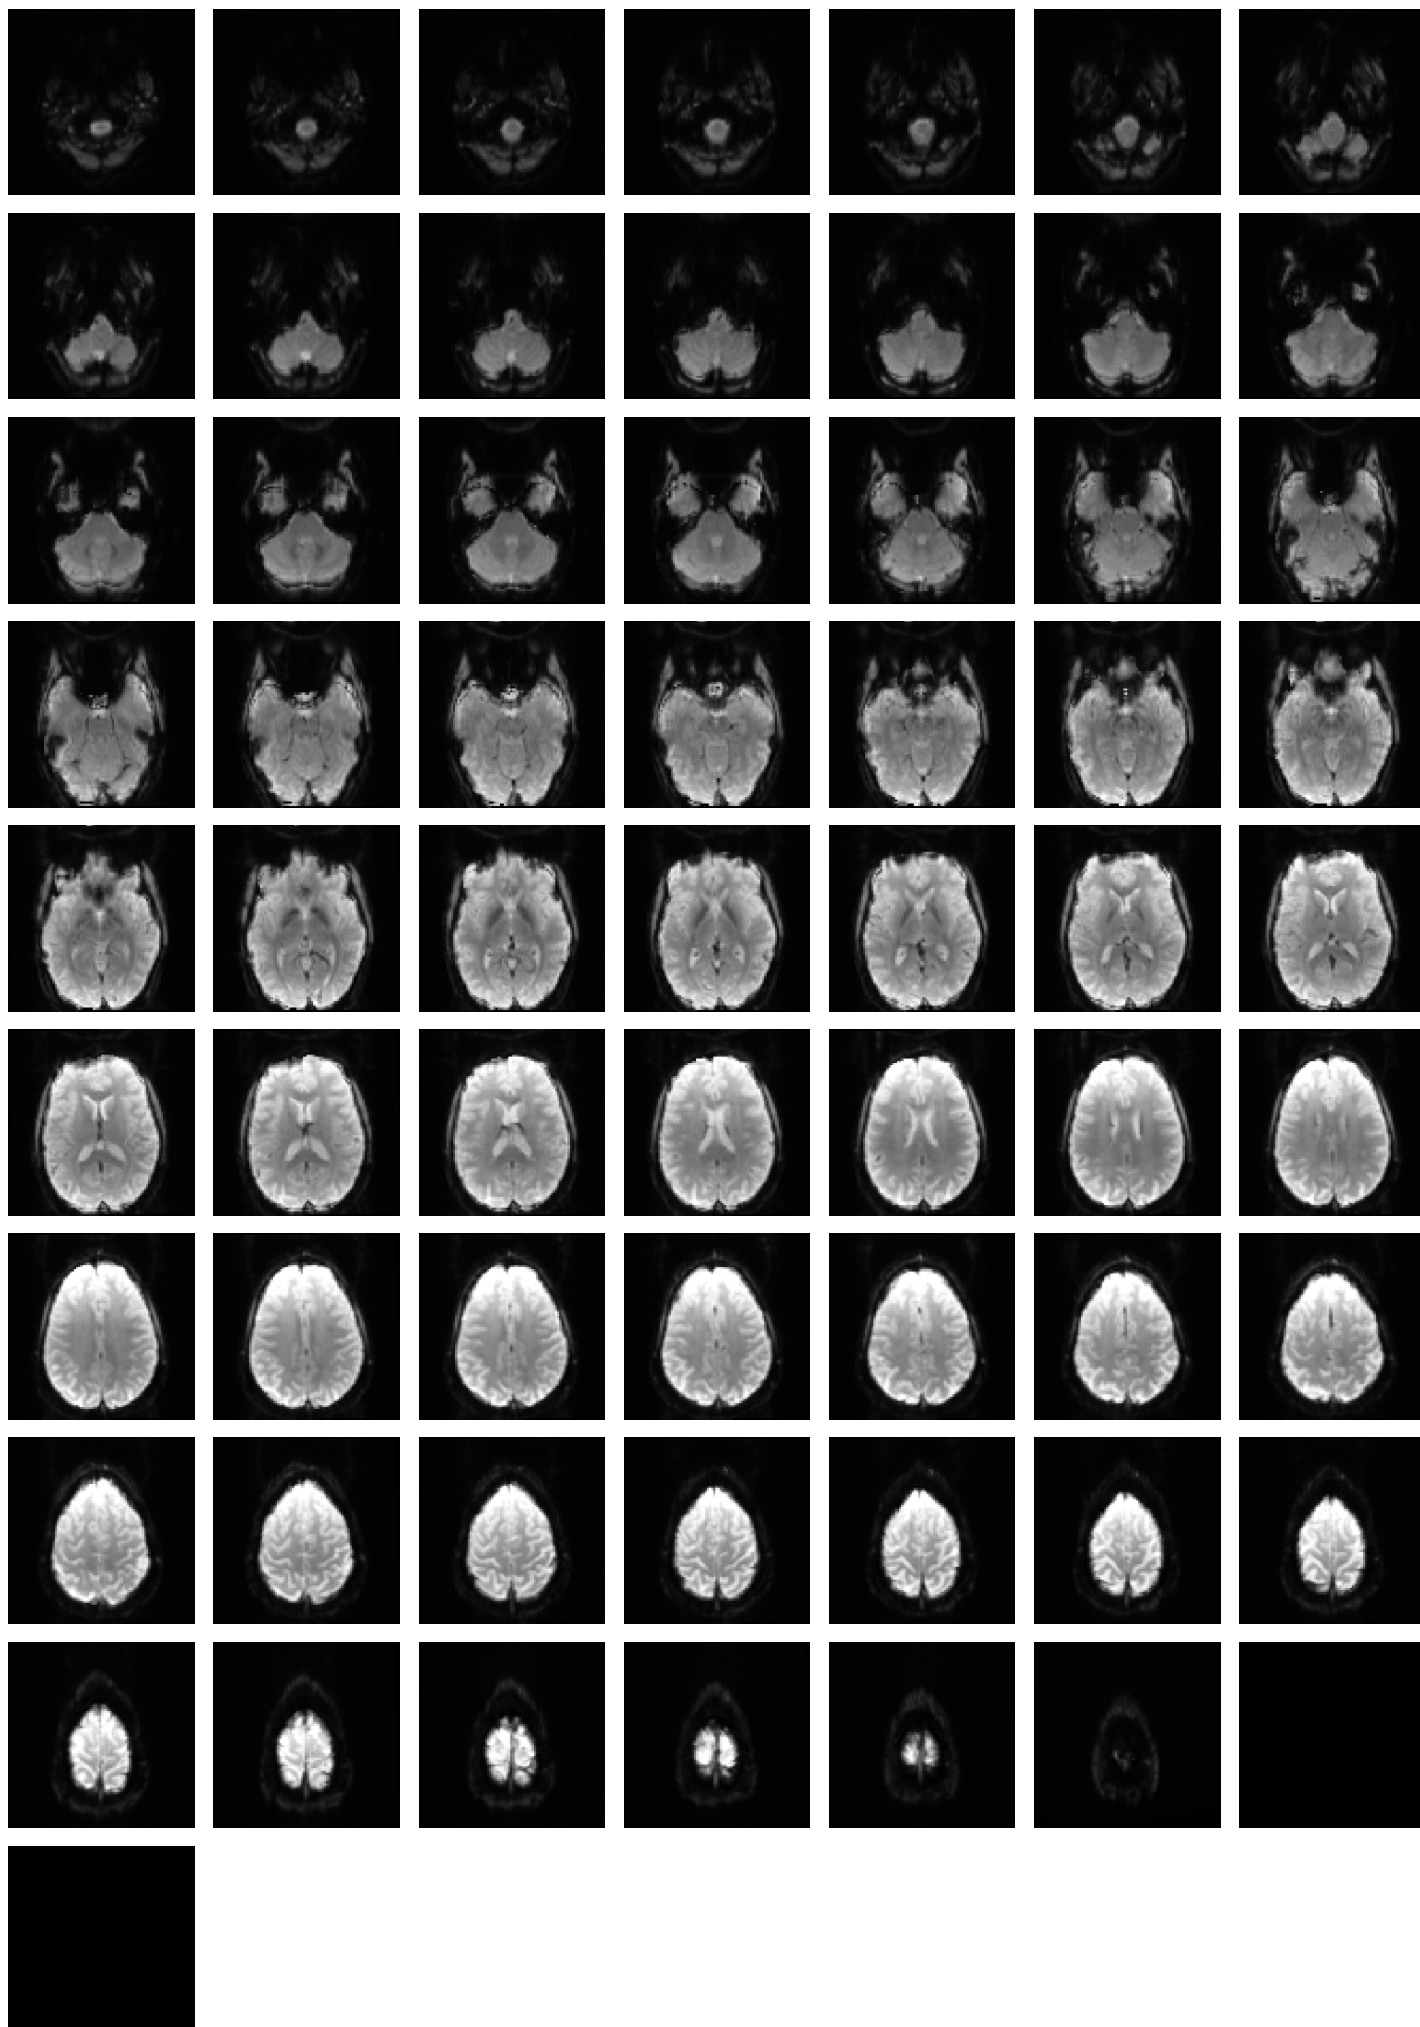

Mean EPI

Brain mask

tSNR

motion

fieldmap correction

coregistration