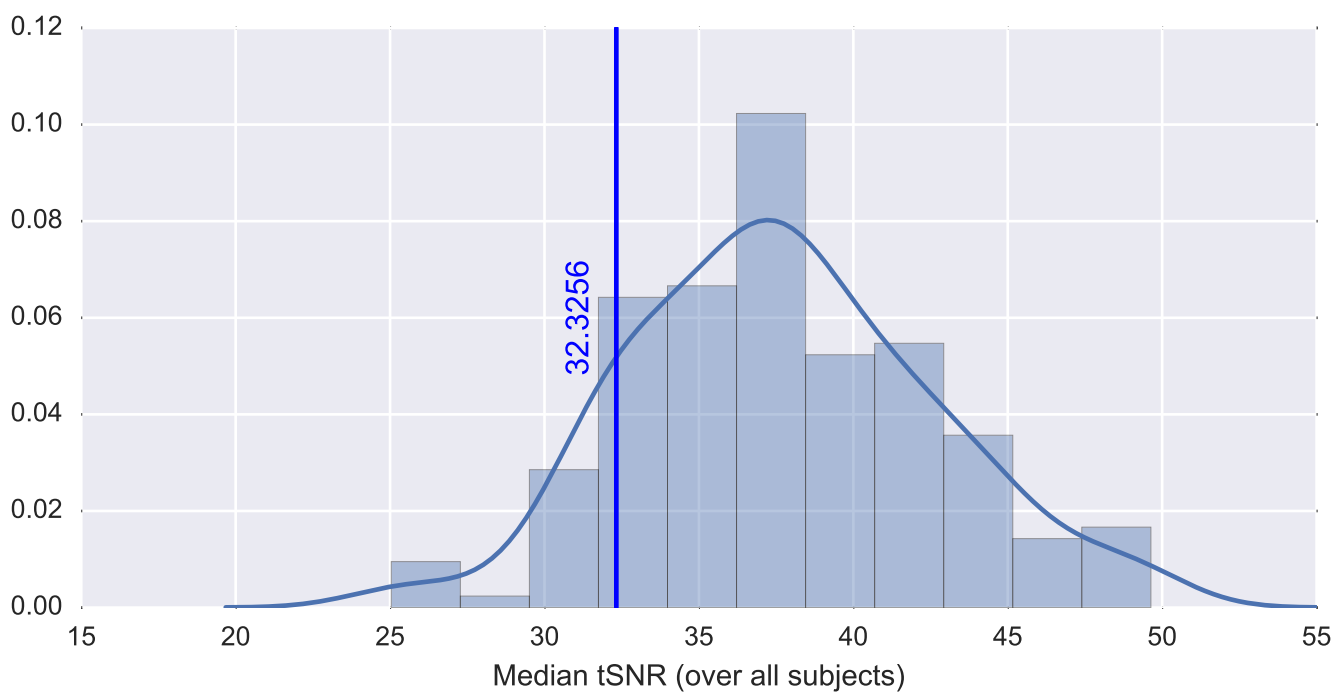

Mean EPI

Brain mask

tSNR

motion

fieldmap correction

coregistration