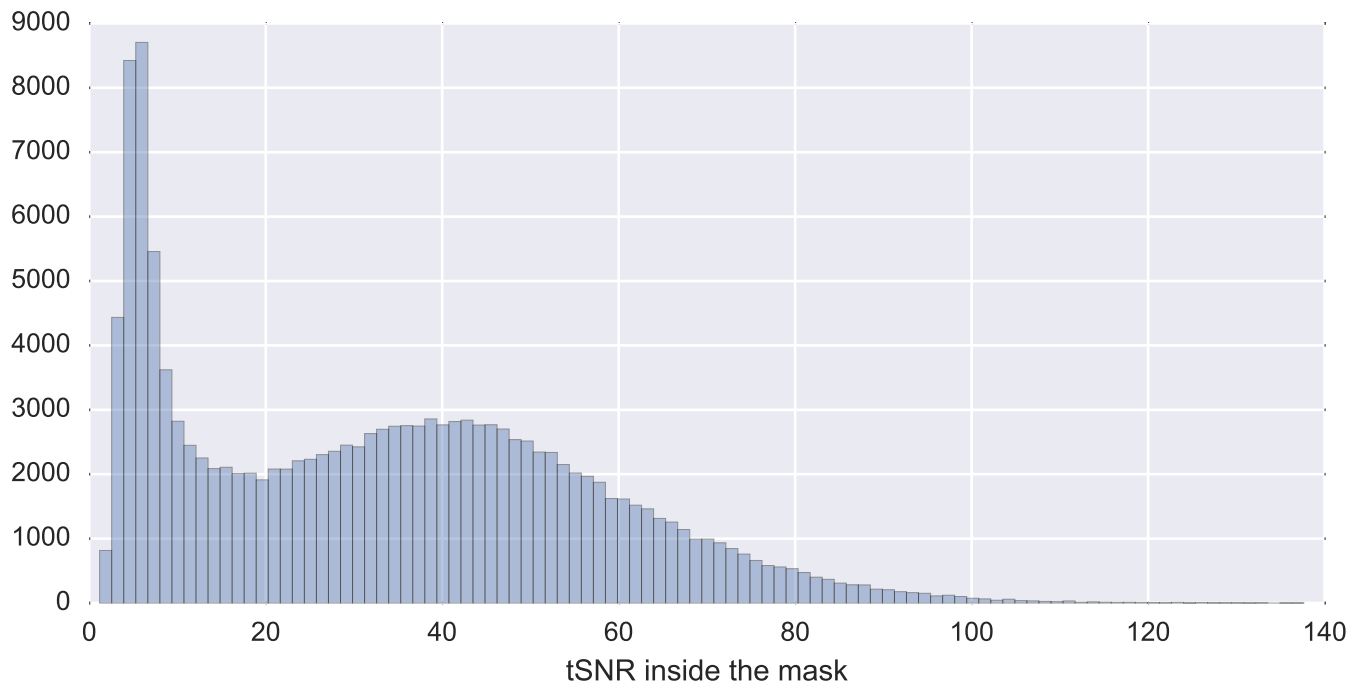

Mean EPI

Brain mask

tSNR

motion

fieldmap correction

coregistration