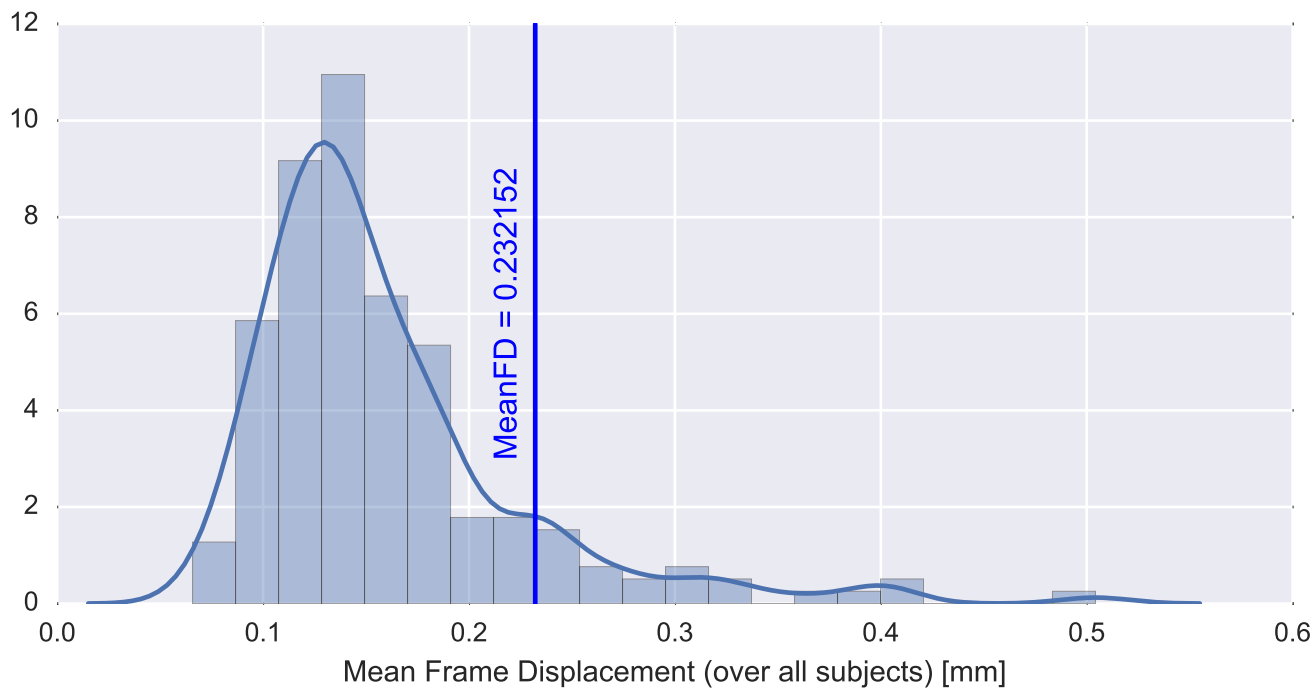

Mean EPI

Brain mask

tSNR

motion

fieldmap correction

coregistration