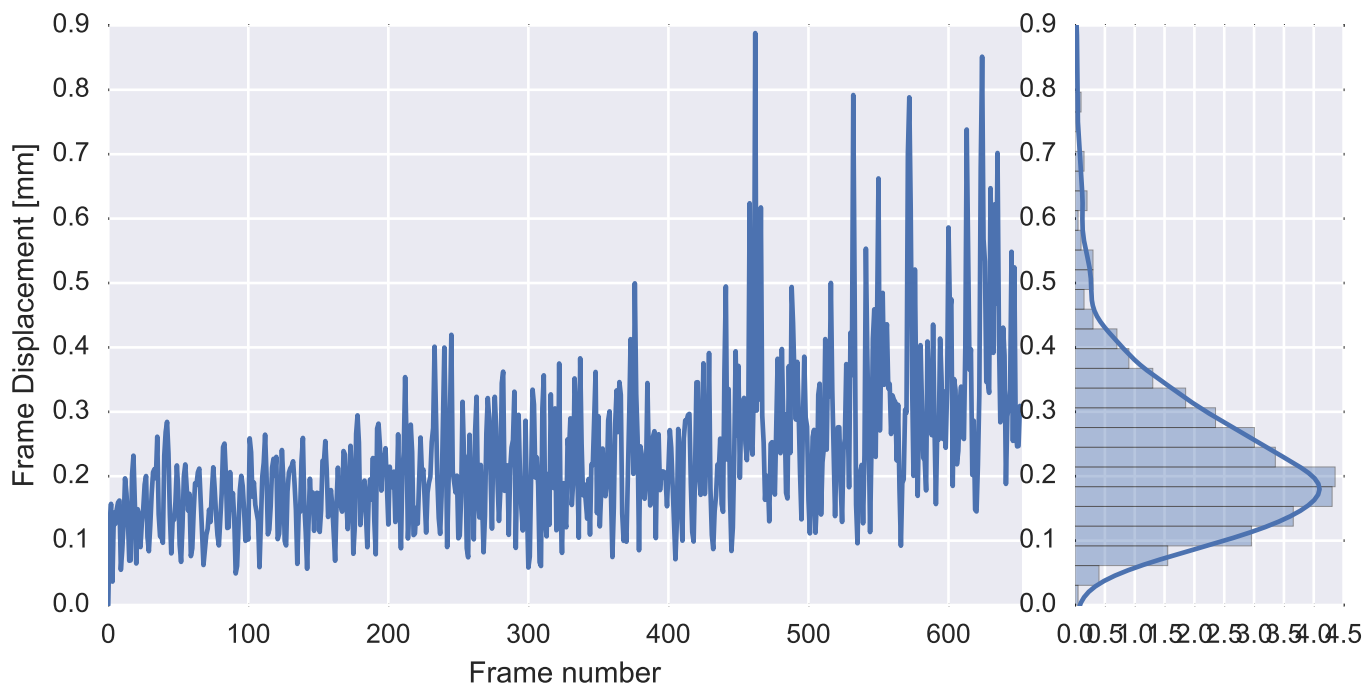

Mean EPI

Brain mask

tSNR

motion

fieldmap correction

coregistration