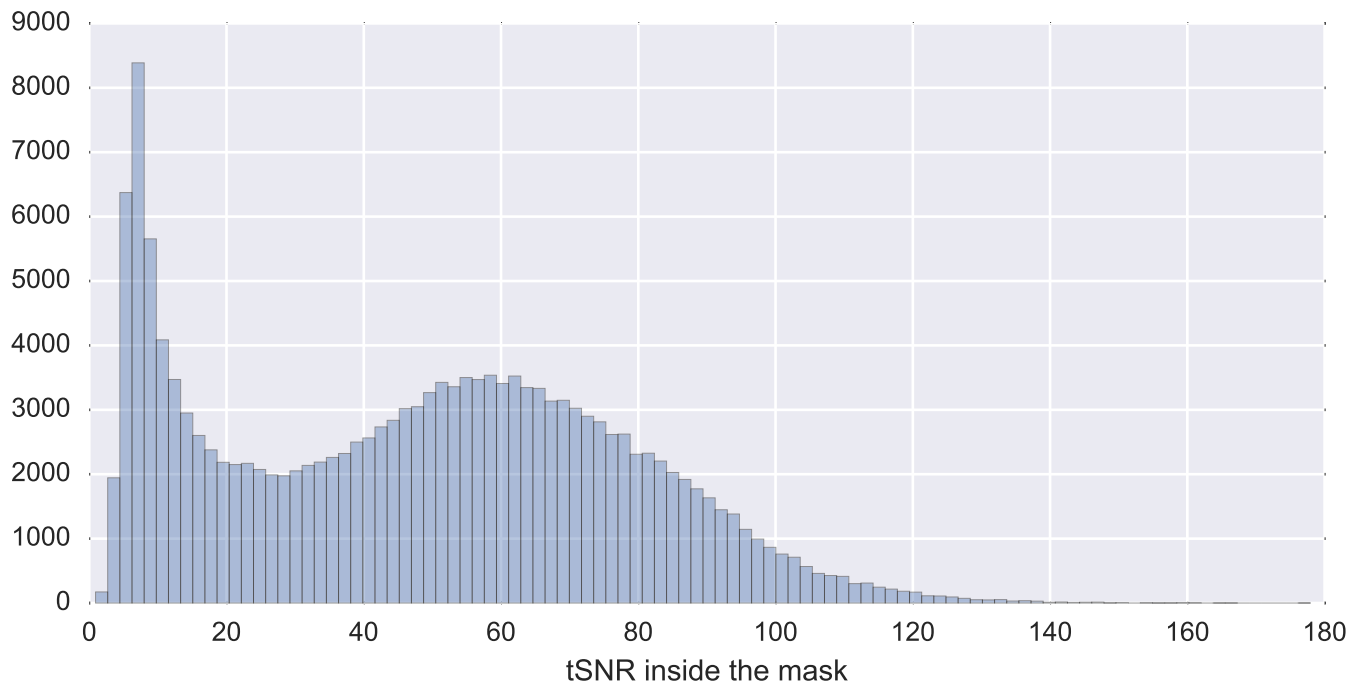

Mean EPI

Brain mask

tSNR

motion

fieldmap correction

coregistration