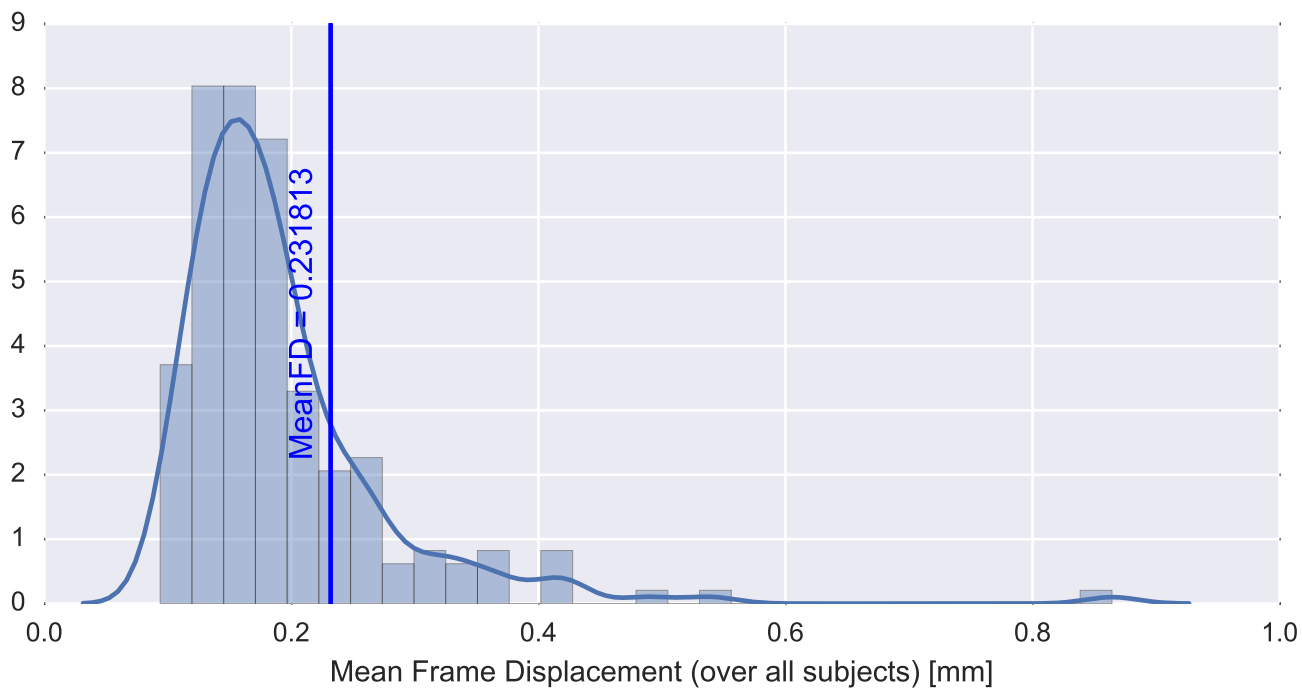

Mean EPI

Brain mask

tSNR

motion

fieldmap correction

coregistration