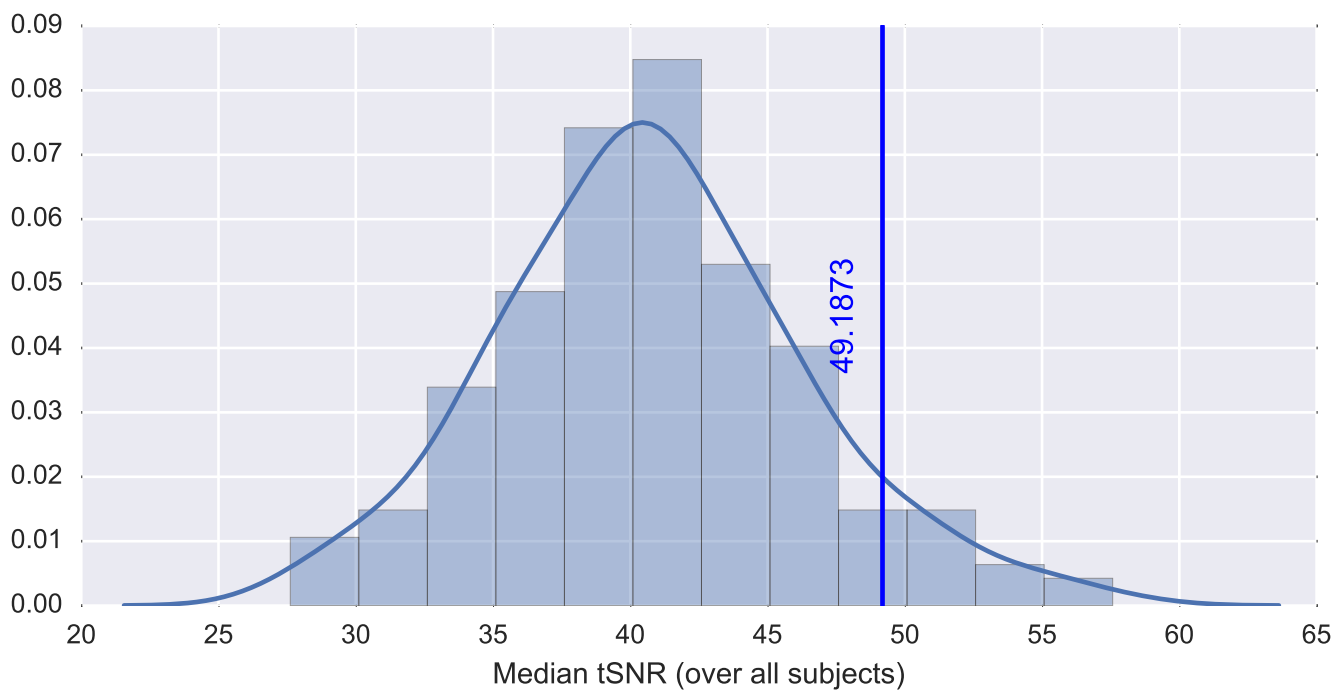

Mean EPI

Brain mask

tSNR

motion

fieldmap correction

coregistration