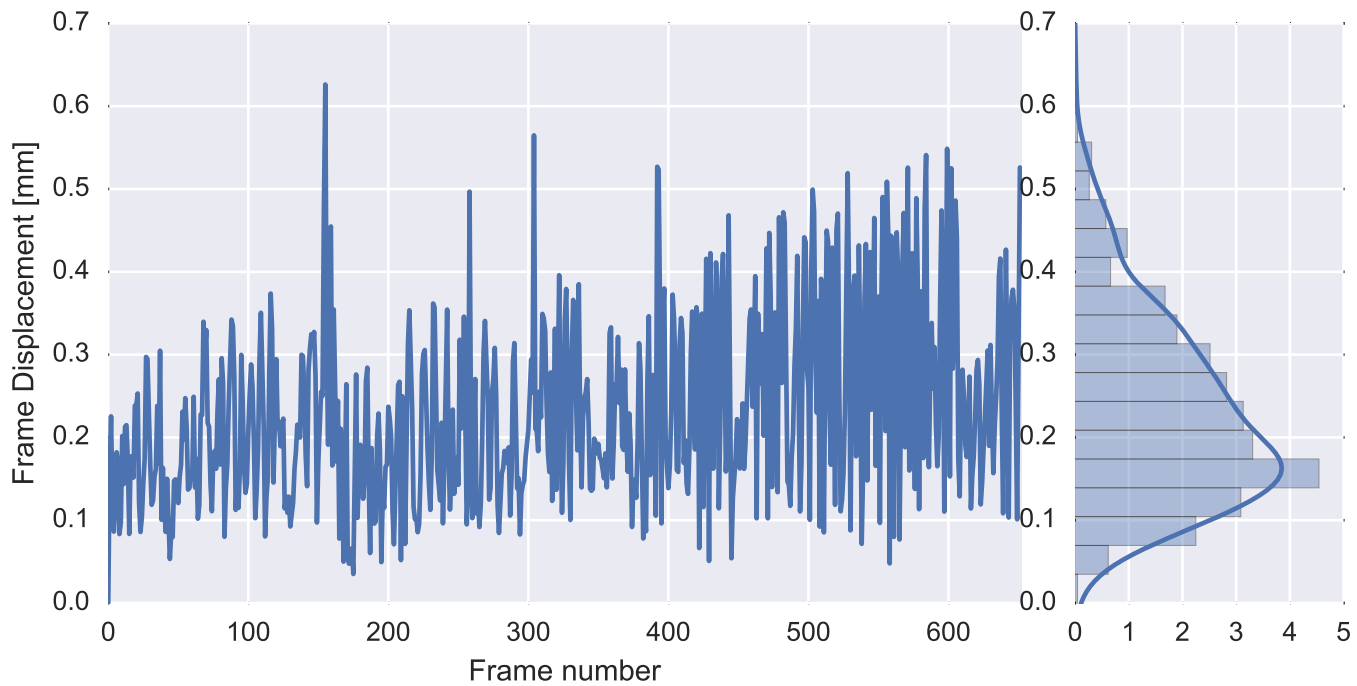

Mean EPI

Brain mask

tSNR

motion

fieldmap correction

coregistration