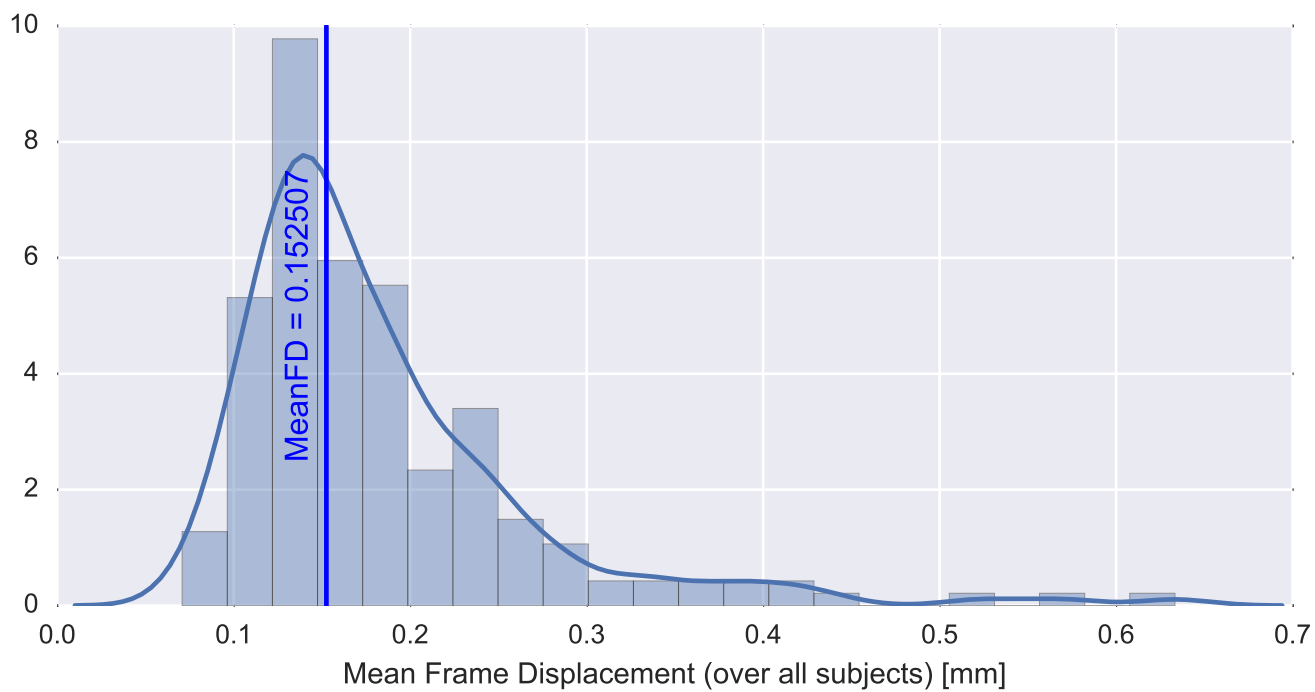

Mean EPI

Brain mask

tSNR

motion

fieldmap correction

coregistration