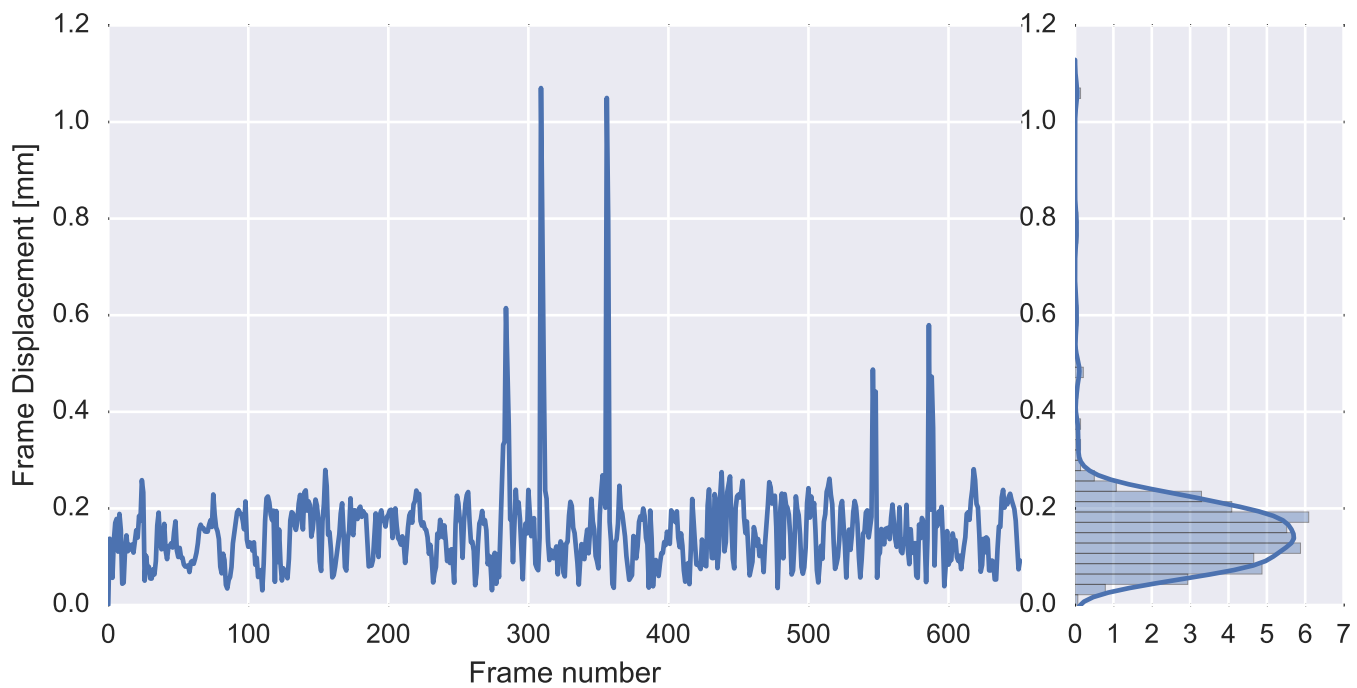

Mean EPI

Brain mask

tSNR

motion

fieldmap correction

coregistration