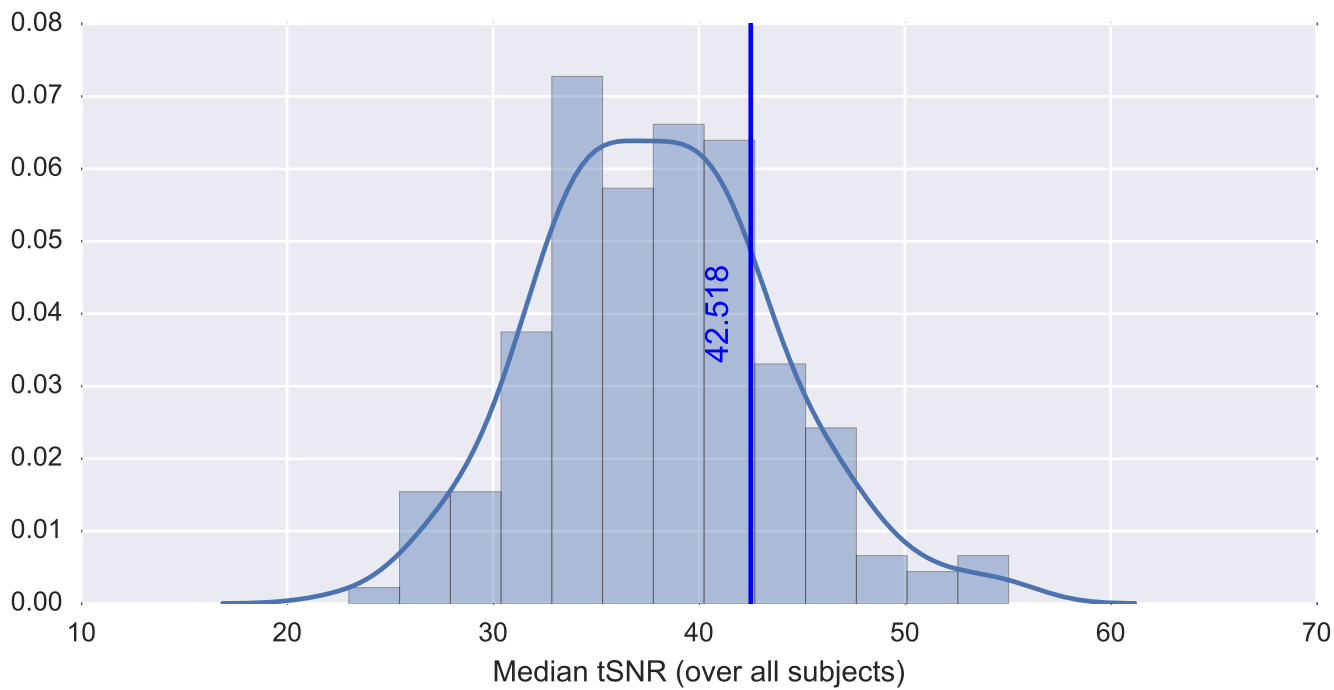

Mean EPI

Brain mask

tSNR

motion

fieldmap correction

coregistration