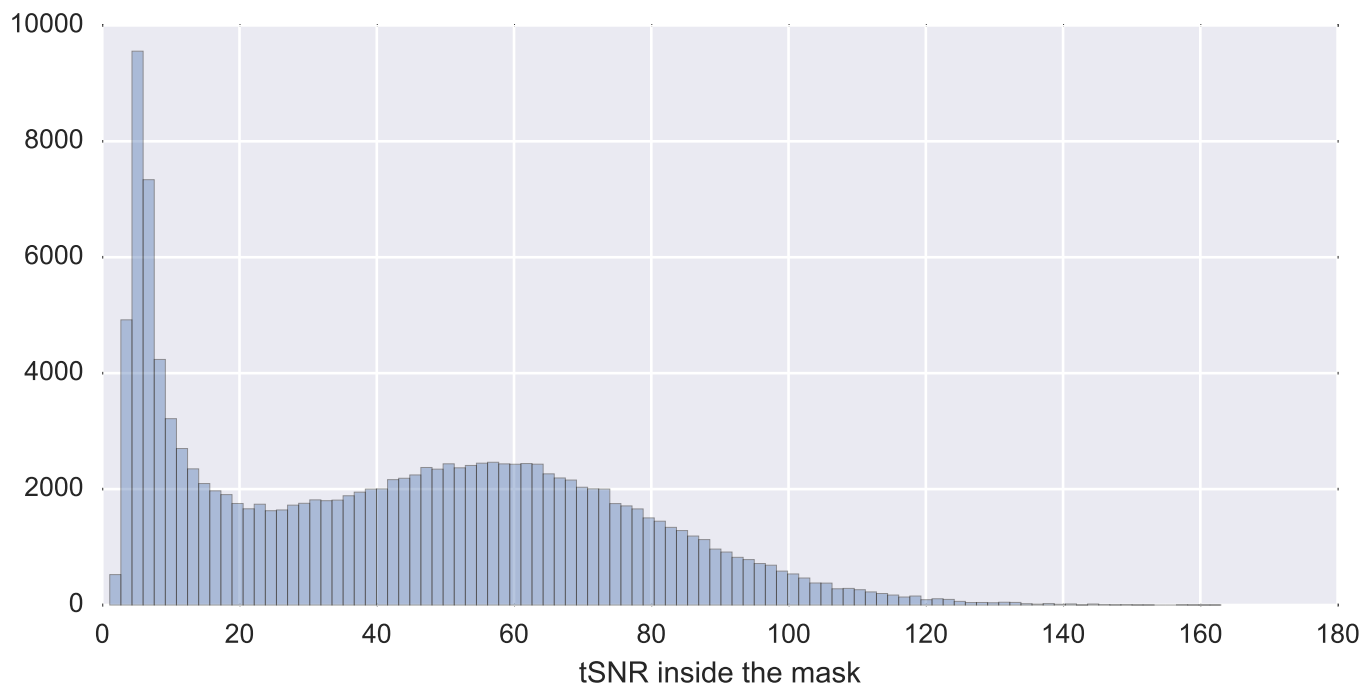

Mean EPI

Brain mask

tSNR

motion

fieldmap correction

coregistration