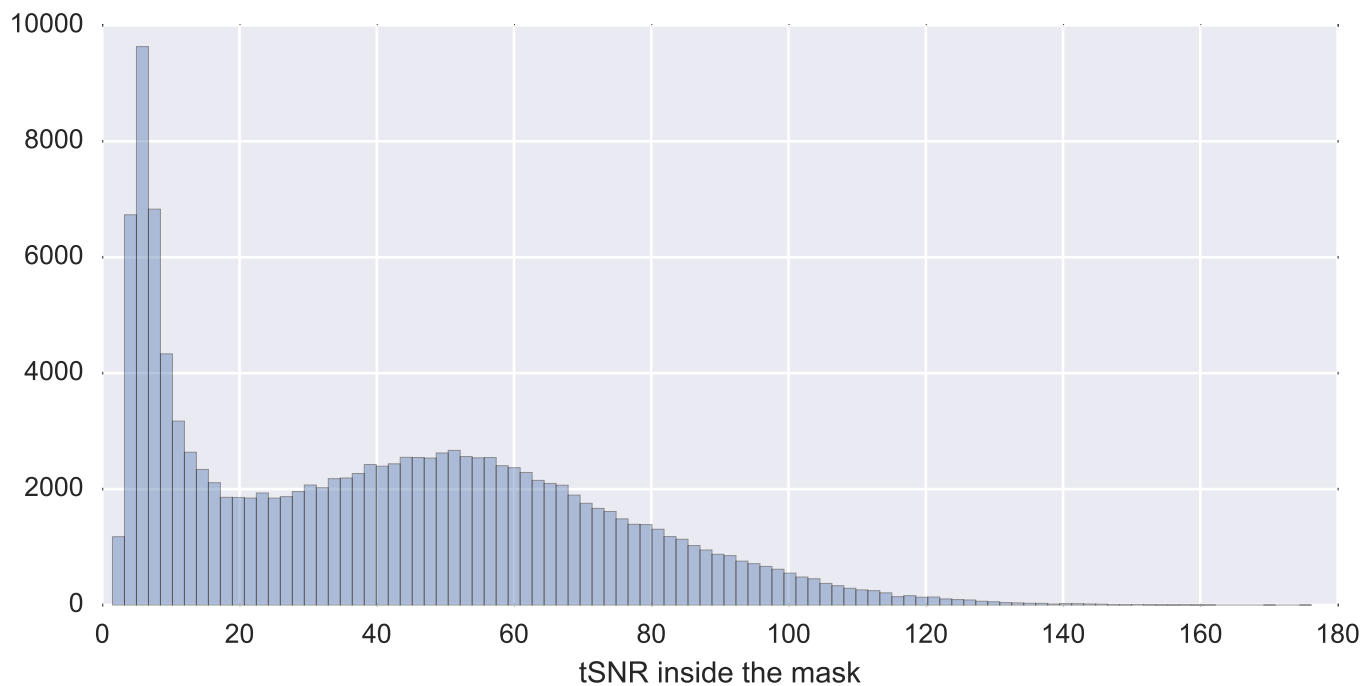

Mean EPI

Brain mask

tSNR

motion

fieldmap correction

coregistration