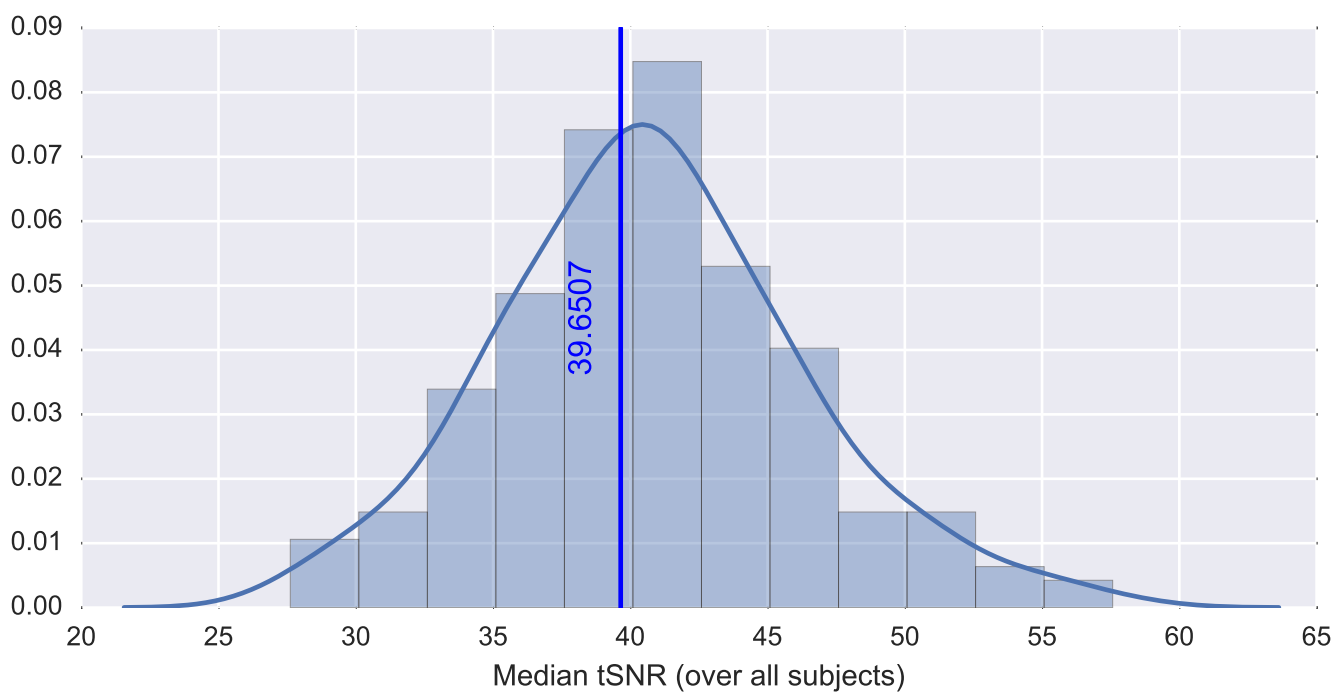

Mean EPI

Brain mask

tSNR

motion

fieldmap correction

coregistration