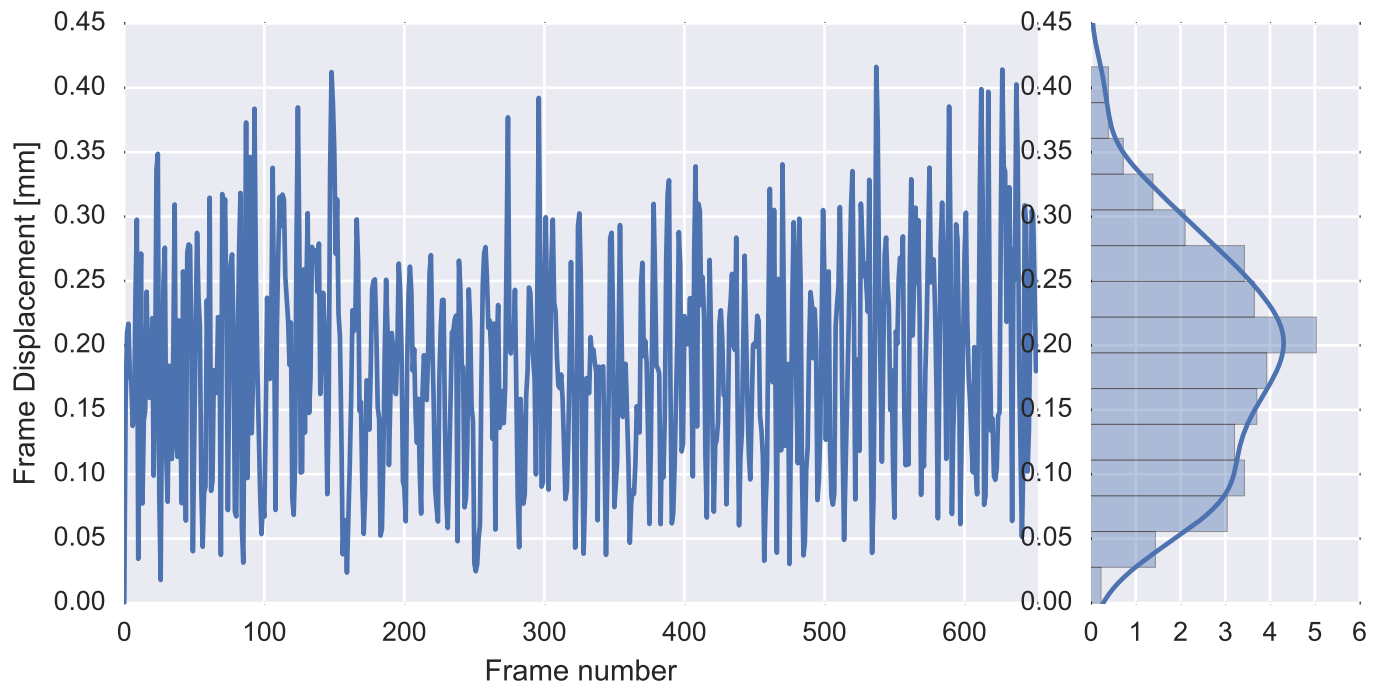

Mean EPI

Brain mask

tSNR

motion

fieldmap correction

coregistration