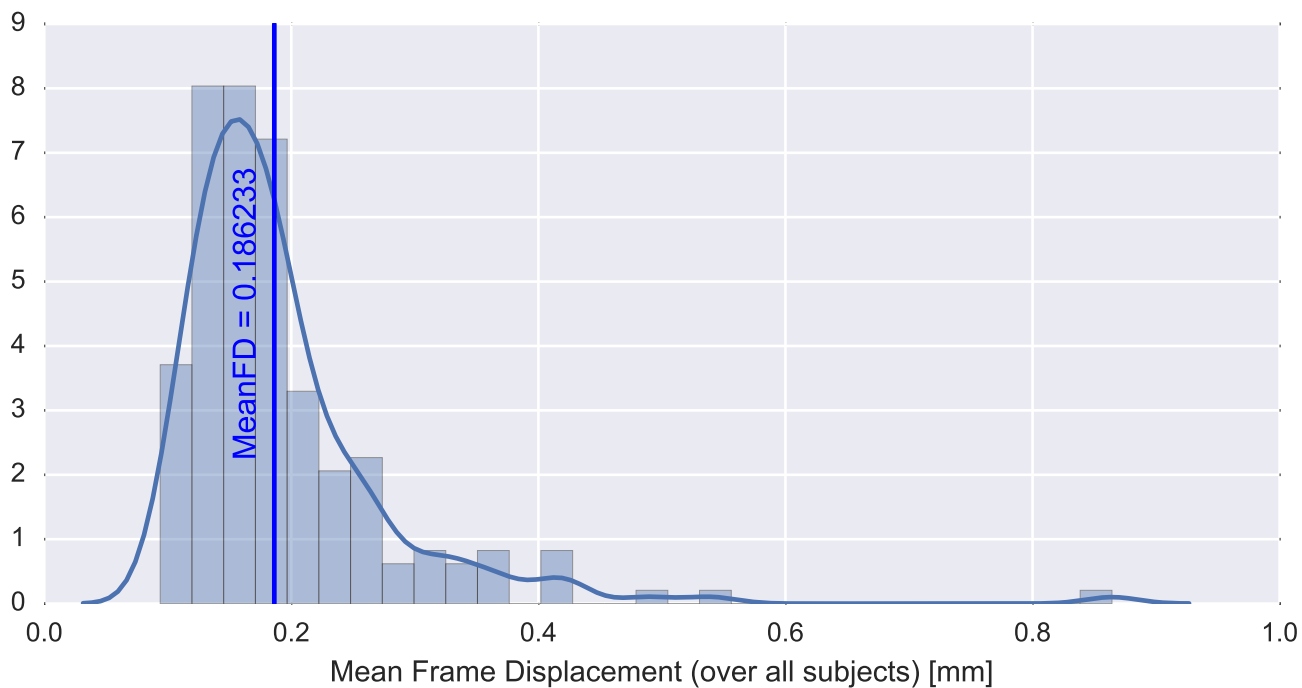

Mean EPI

Brain mask

tSNR

motion

fieldmap correction

coregistration