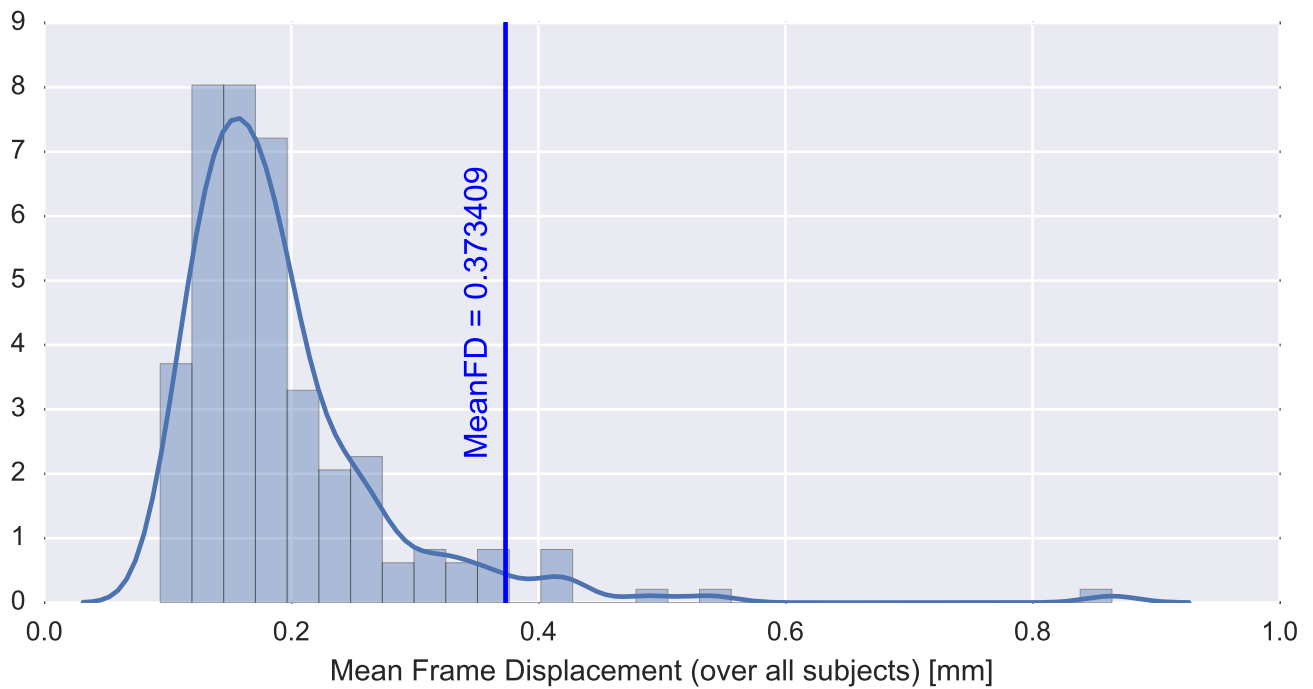

Brain mask

tSNR

motion

fieldmap correction

coregistration