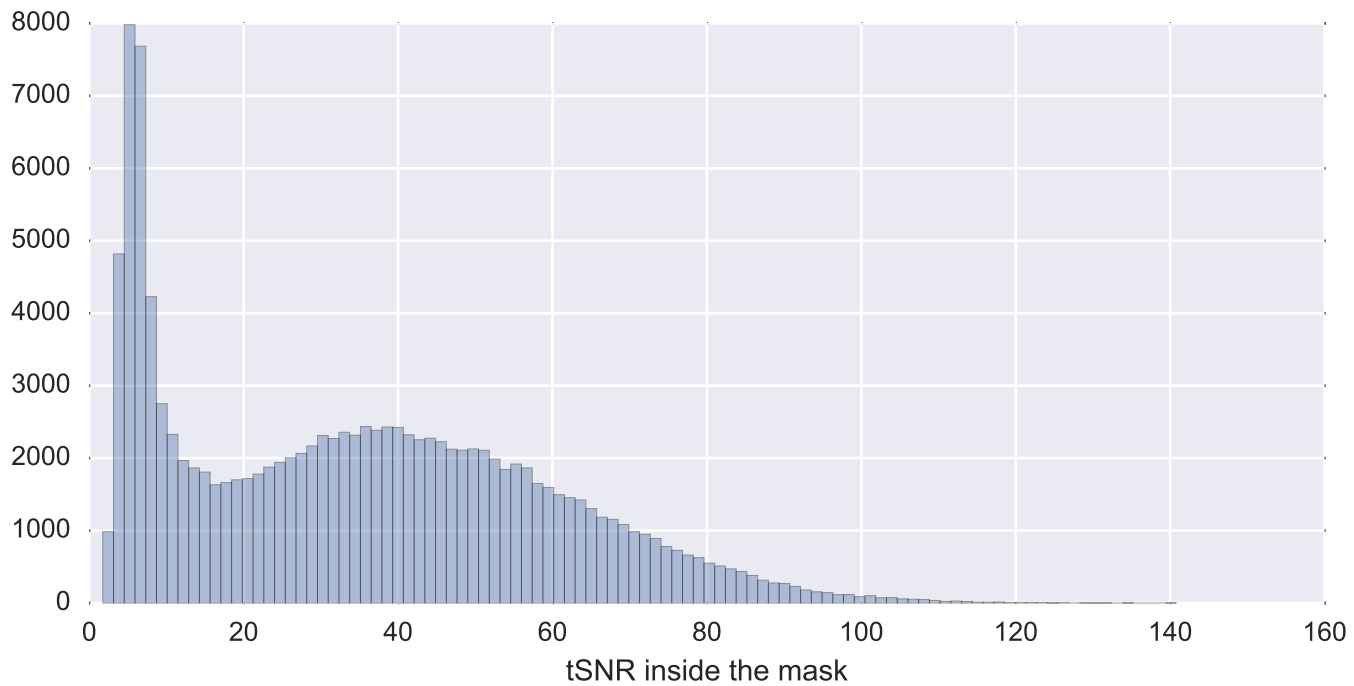

Brain mask

tSNR

motion

fieldmap correction

coregistration