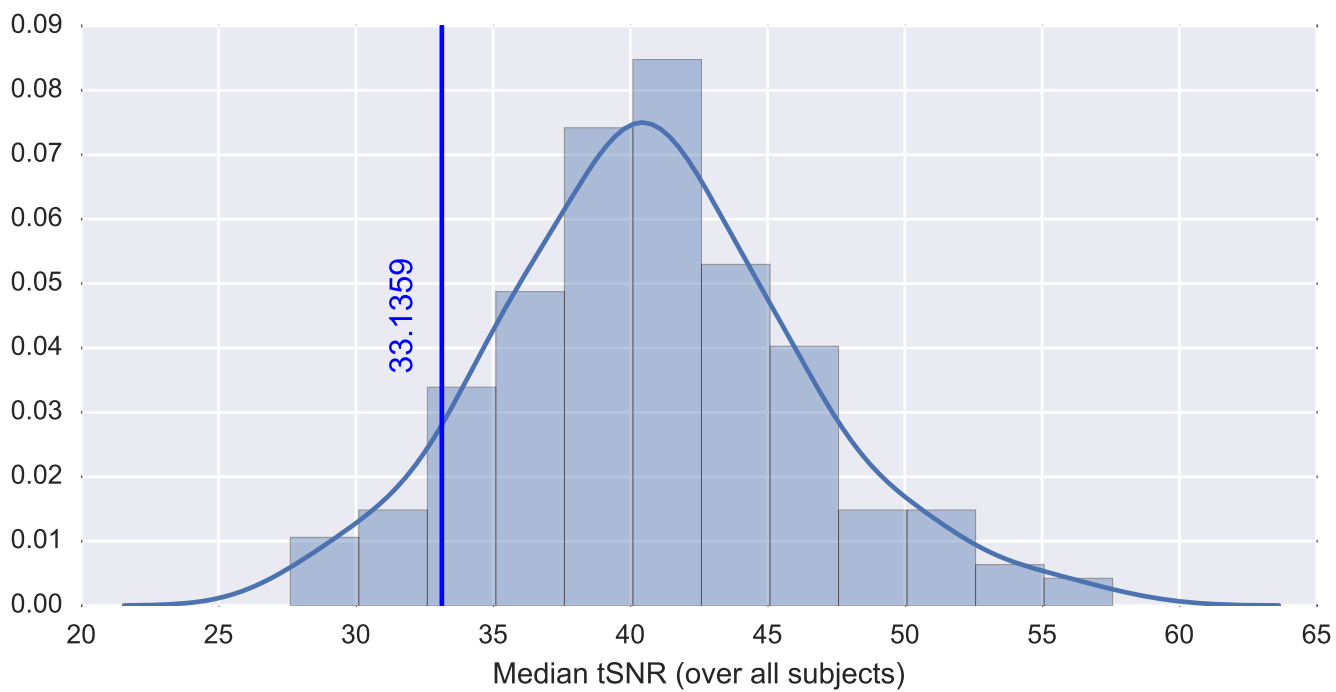

Brain mask

tSNR

motion

fieldmap correction

coregistration