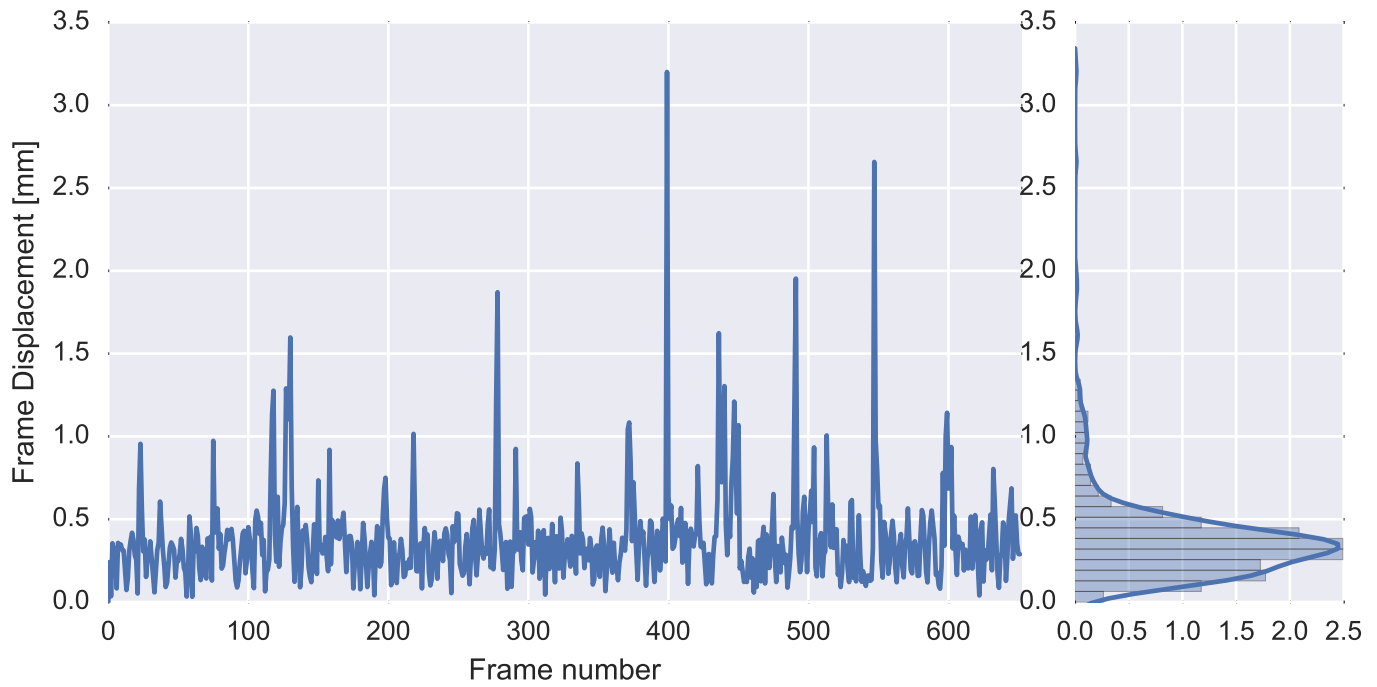

Brain mask

tSNR

motion

fieldmap correction

coregistration