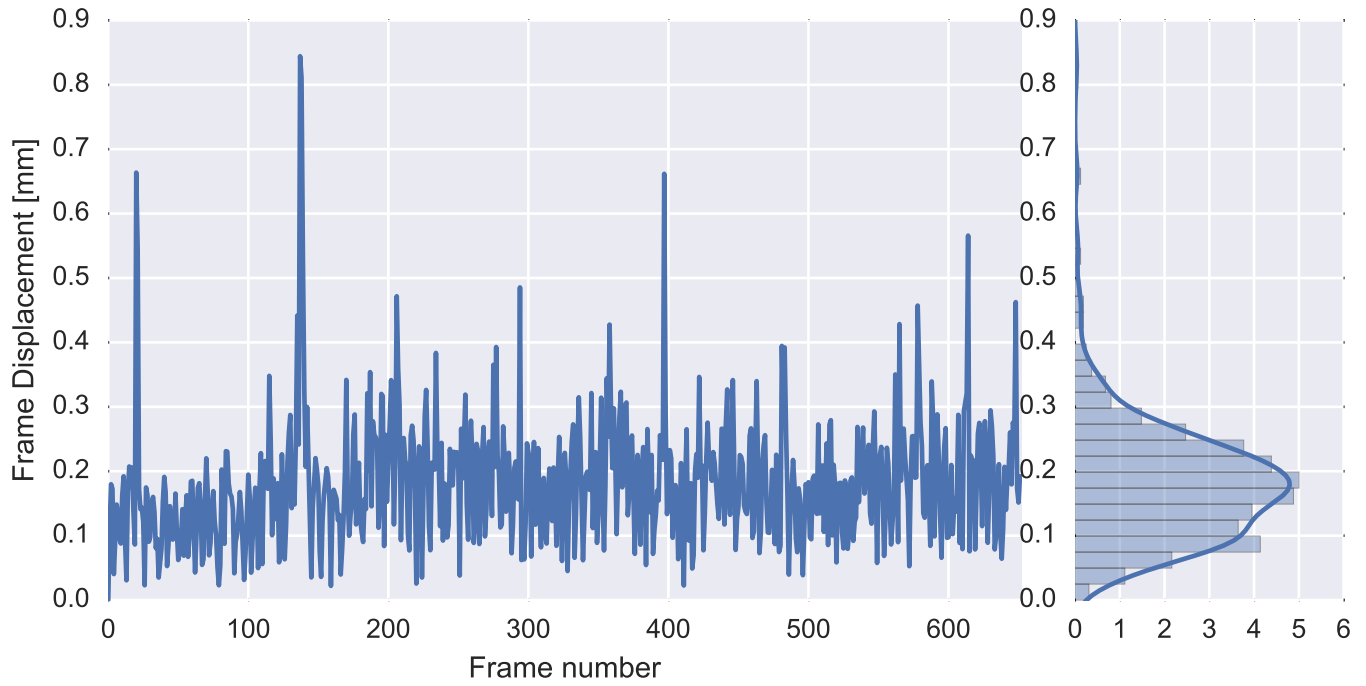

Mean EPI

Brain mask

tSNR

motion

fieldmap correction

coregistration