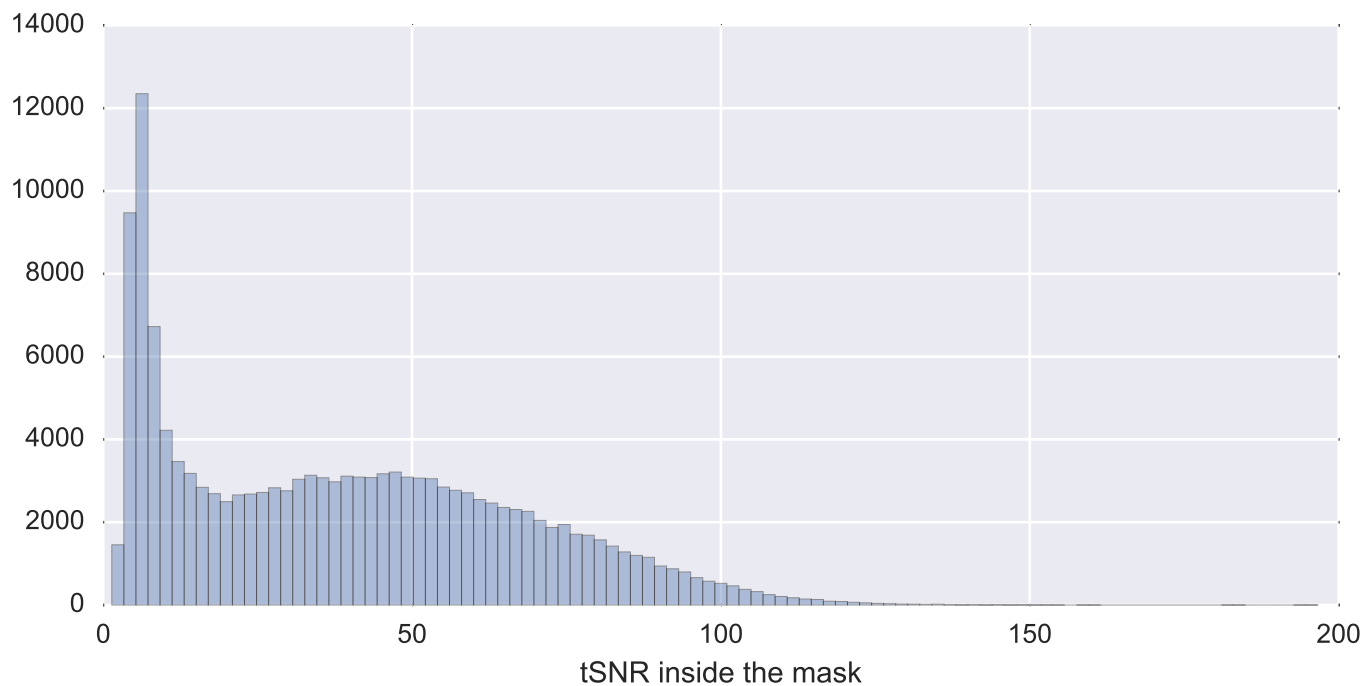

Mean EPI

Brain mask

tSNR

motion

fieldmap correction

coregistration