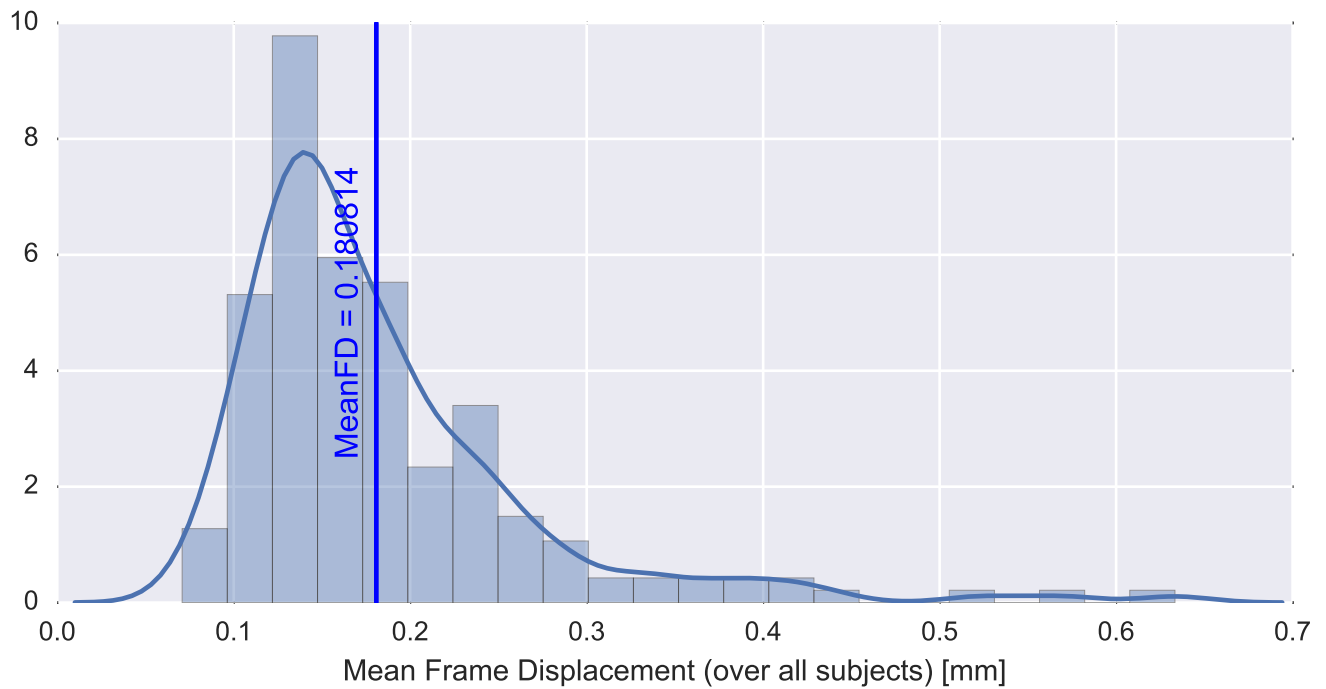

Mean EPI

Brain mask

tSNR

motion

fieldmap correction

coregistration