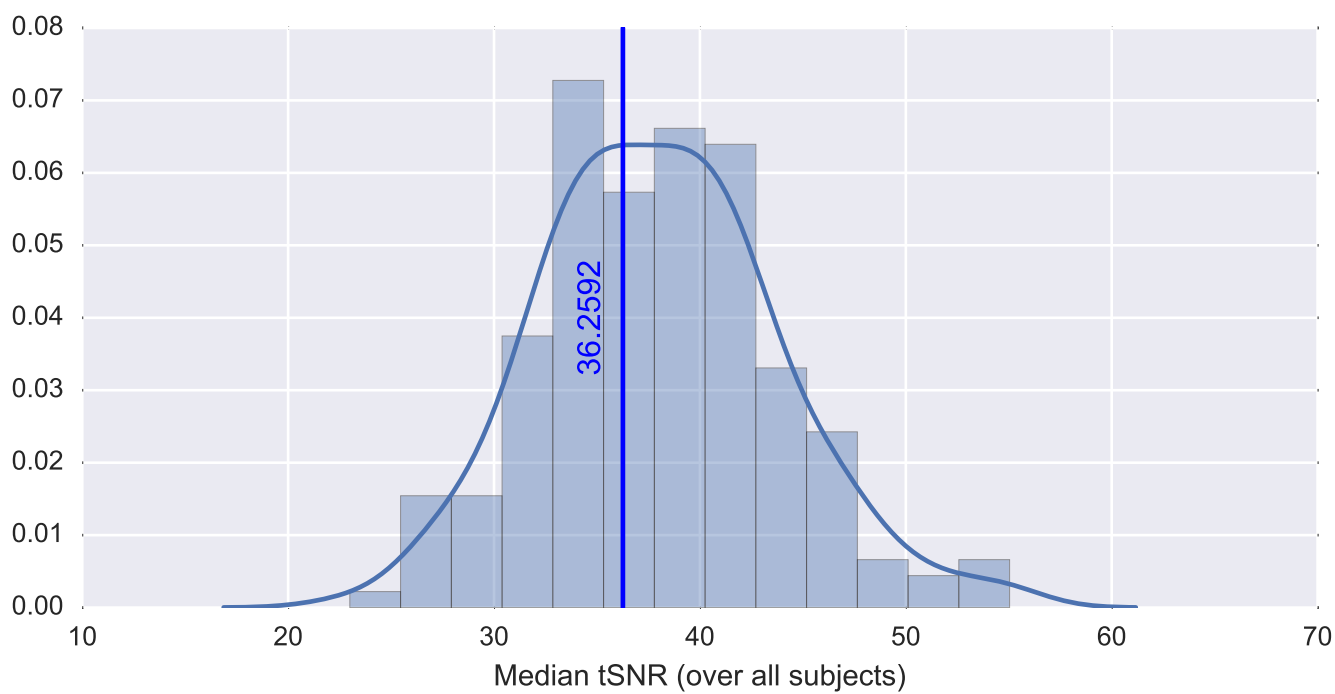

Mean EPI

Brain mask

tSNR

motion

fieldmap correction

coregistration