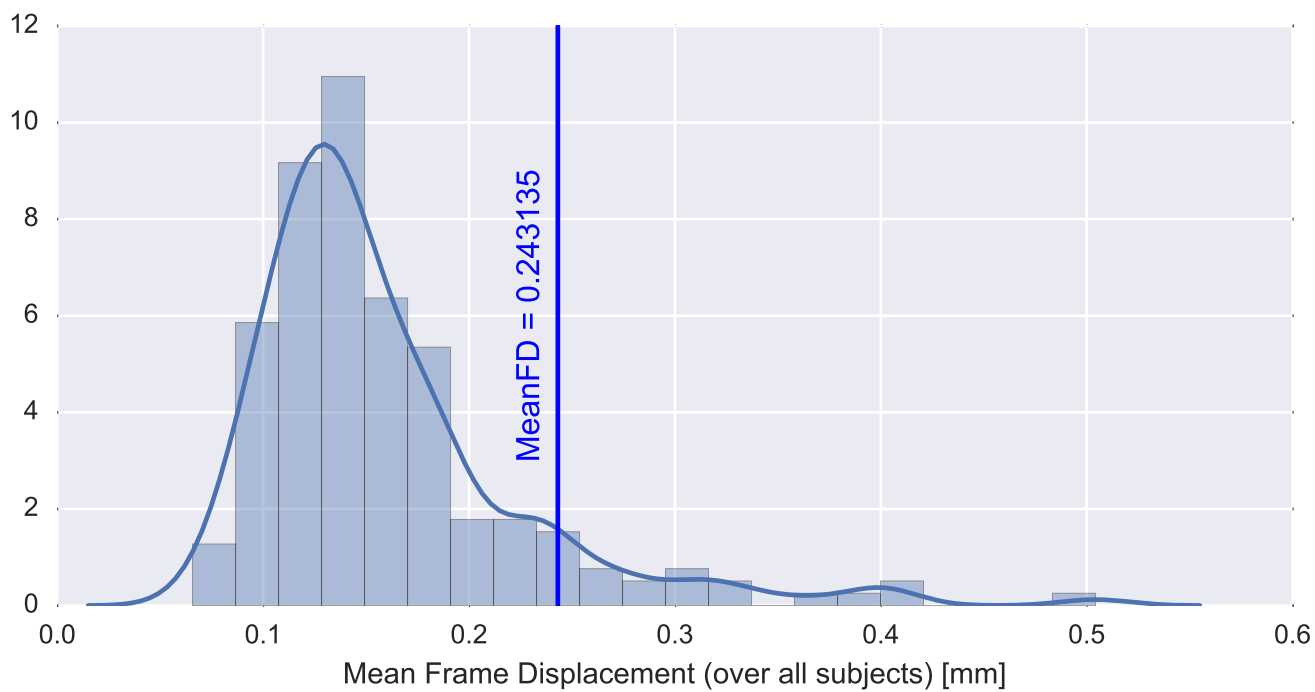

Brain mask

tSNR

motion

fieldmap correction

coregistration