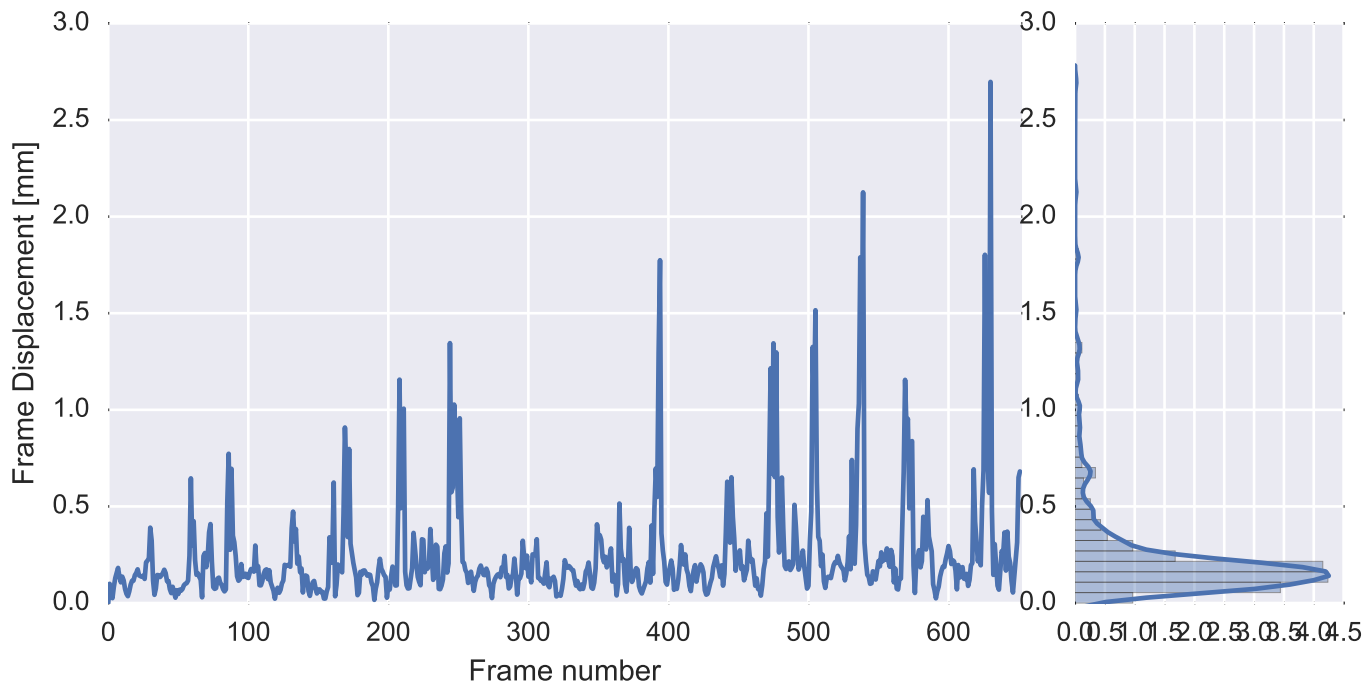

Brain mask

tSNR

motion

fieldmap correction

coregistration