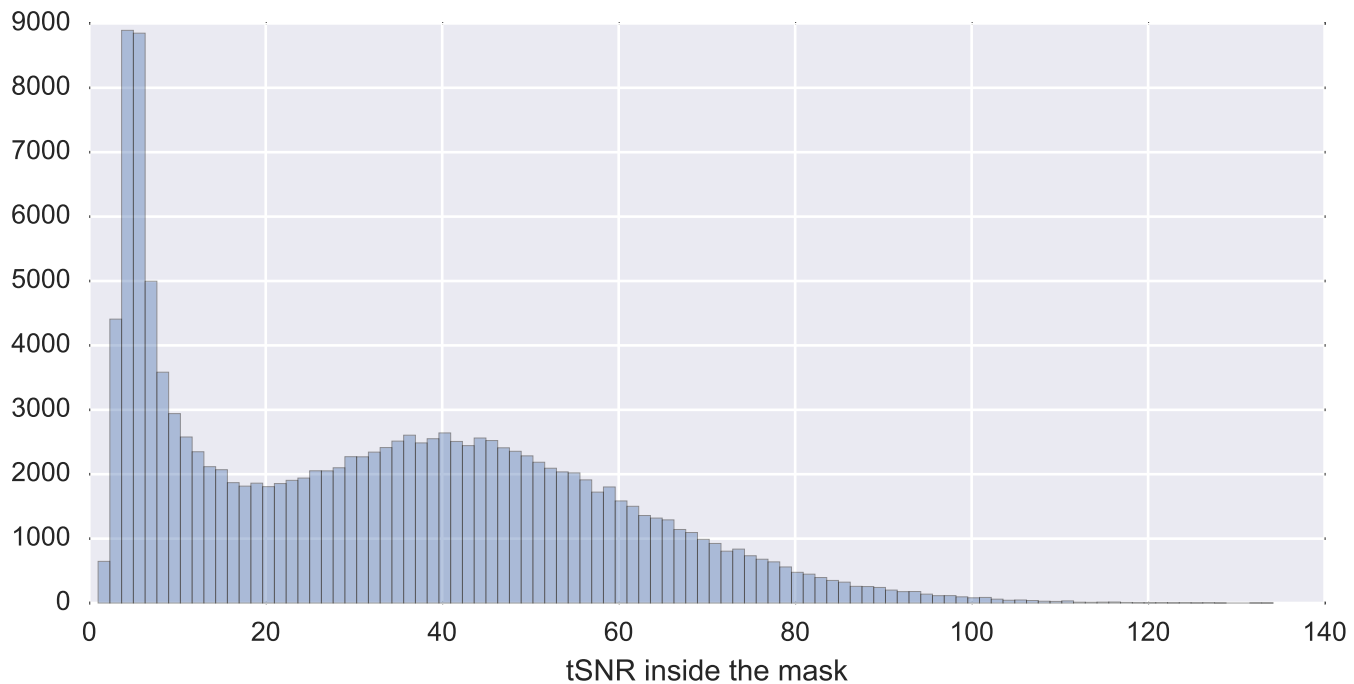

Brain mask

tSNR

motion

fieldmap correction

coregistration