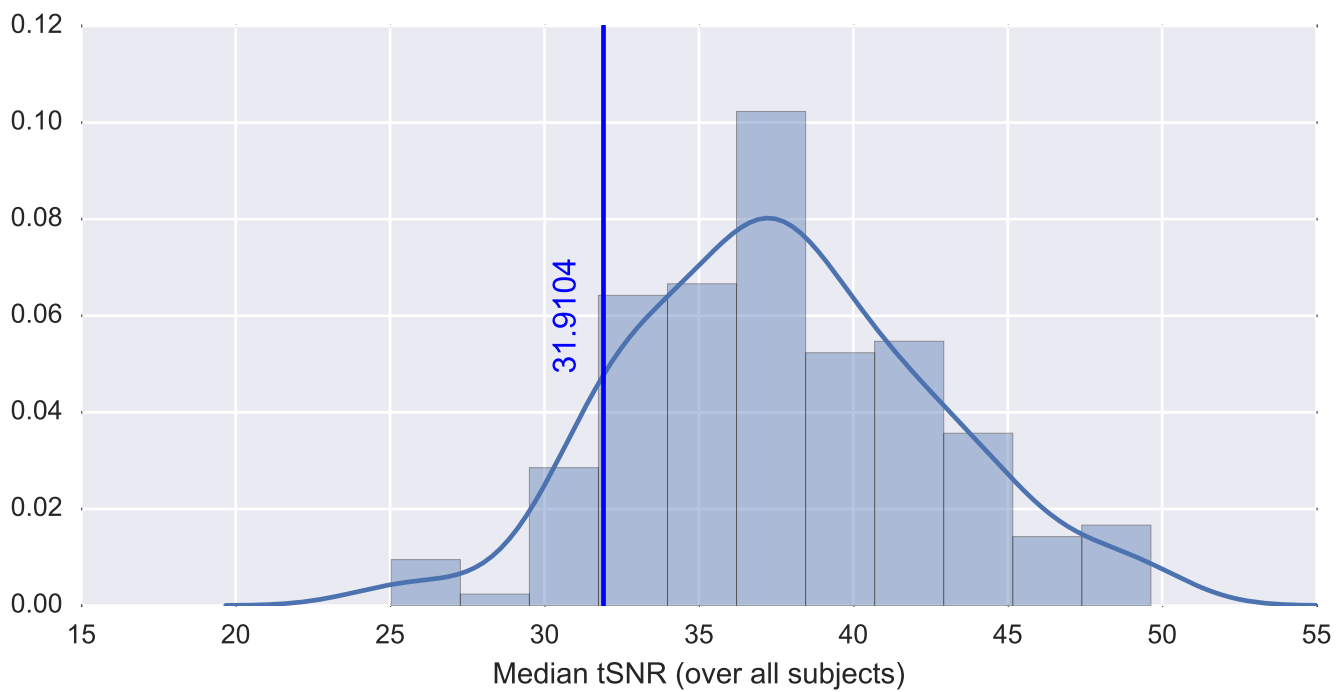

Brain mask

tSNR

motion

fieldmap correction

coregistration