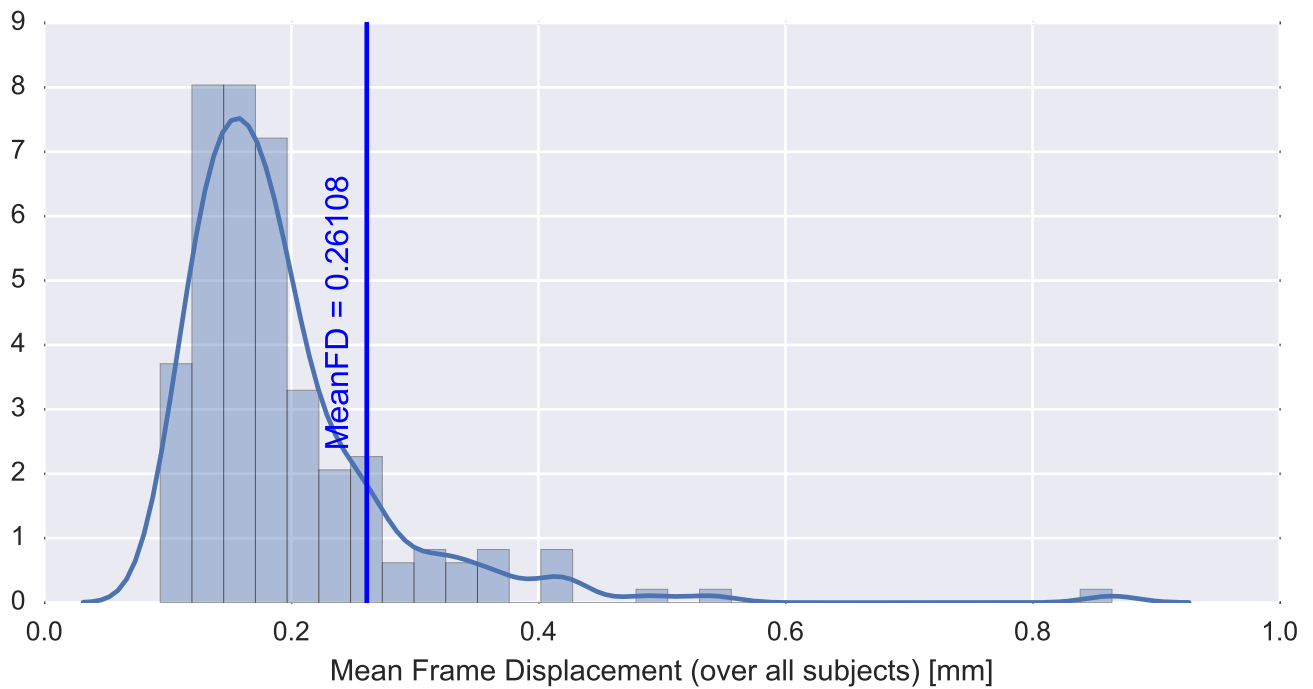

Mean EPI

Brain mask

tSNR

motion

fieldmap correction

coregistration