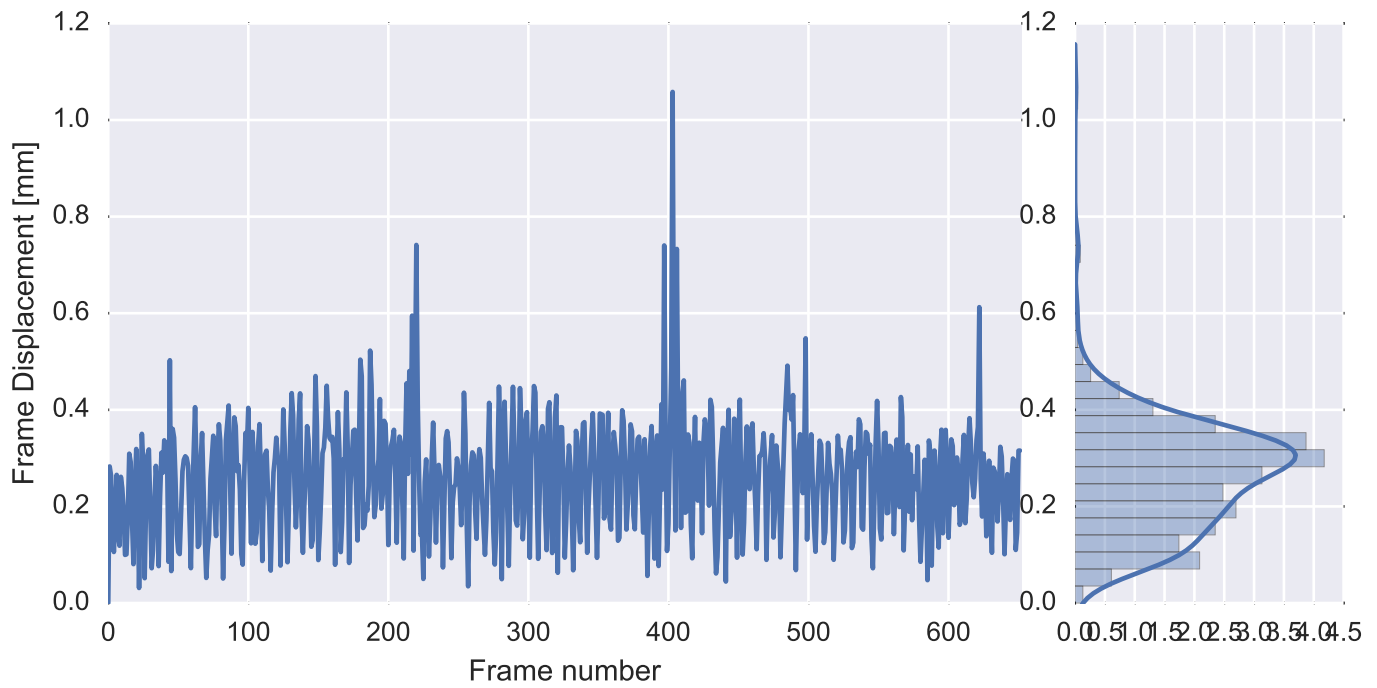

Mean EPI

Brain mask

tSNR

motion

fieldmap correction

coregistration