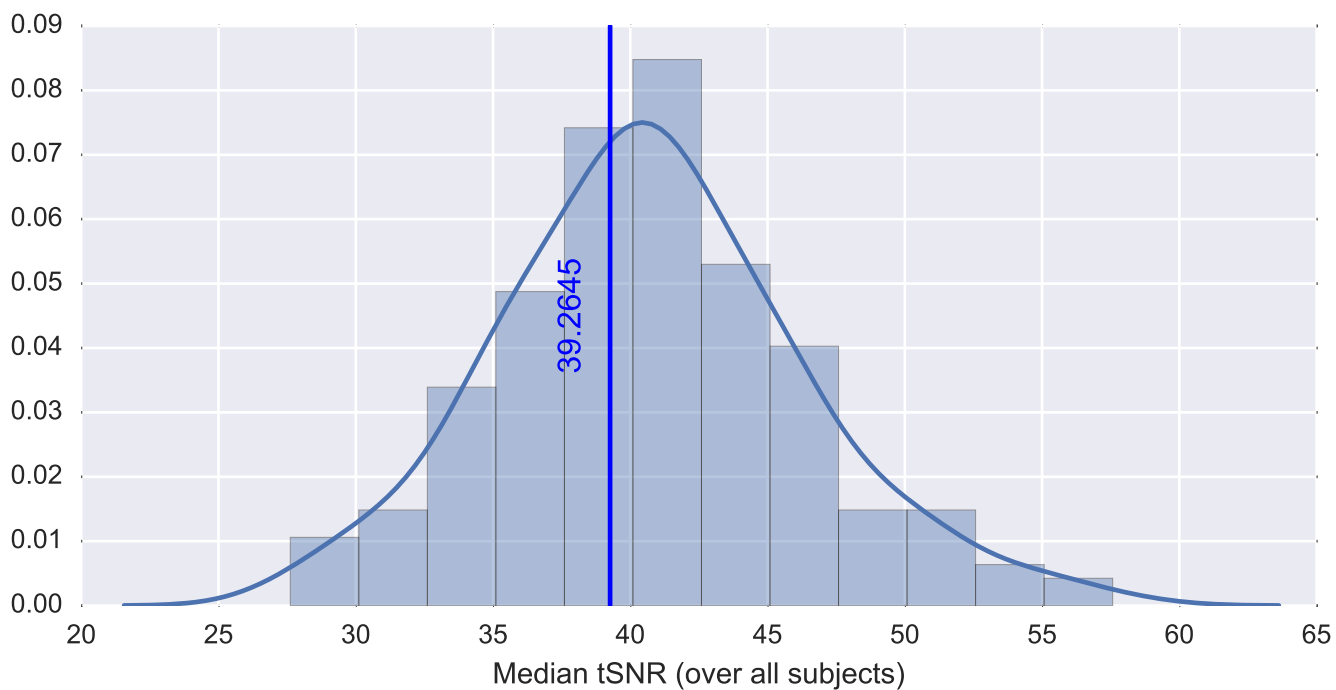

Mean EPI

Brain mask

tSNR

motion

fieldmap correction

coregistration