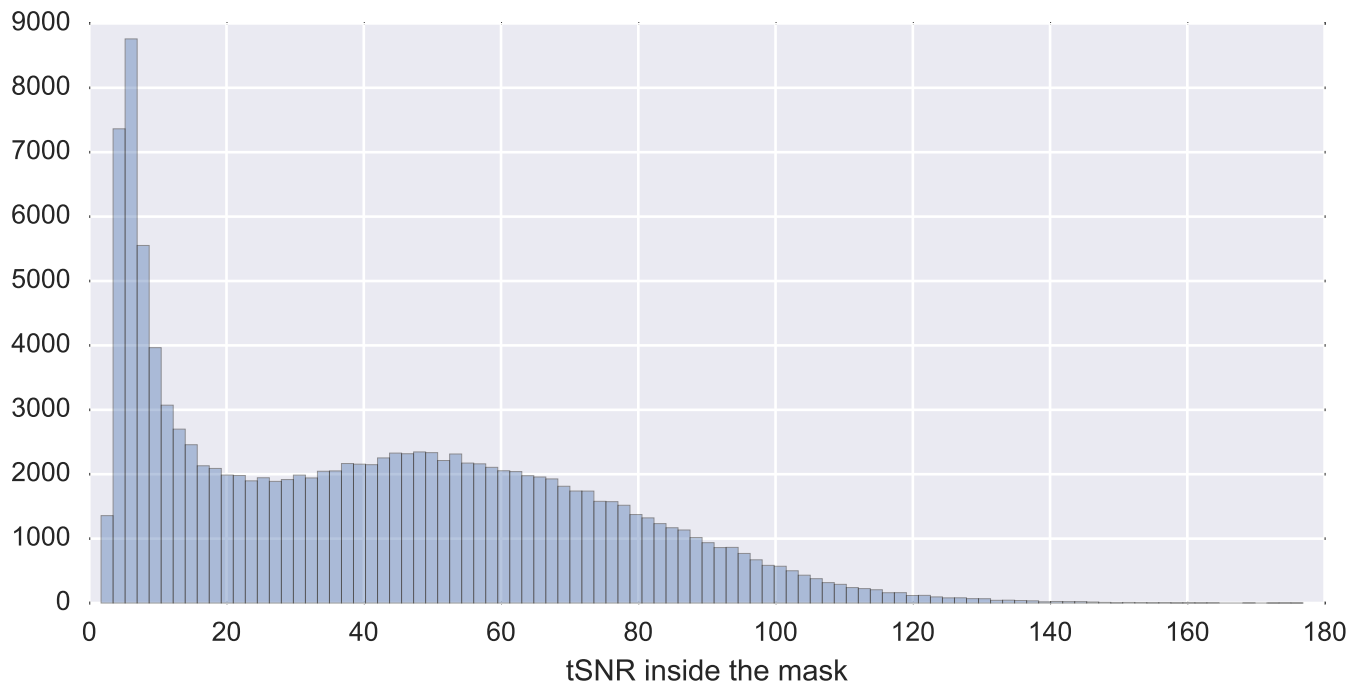

Mean EPI

Brain mask

tSNR

motion

fieldmap correction

coregistration